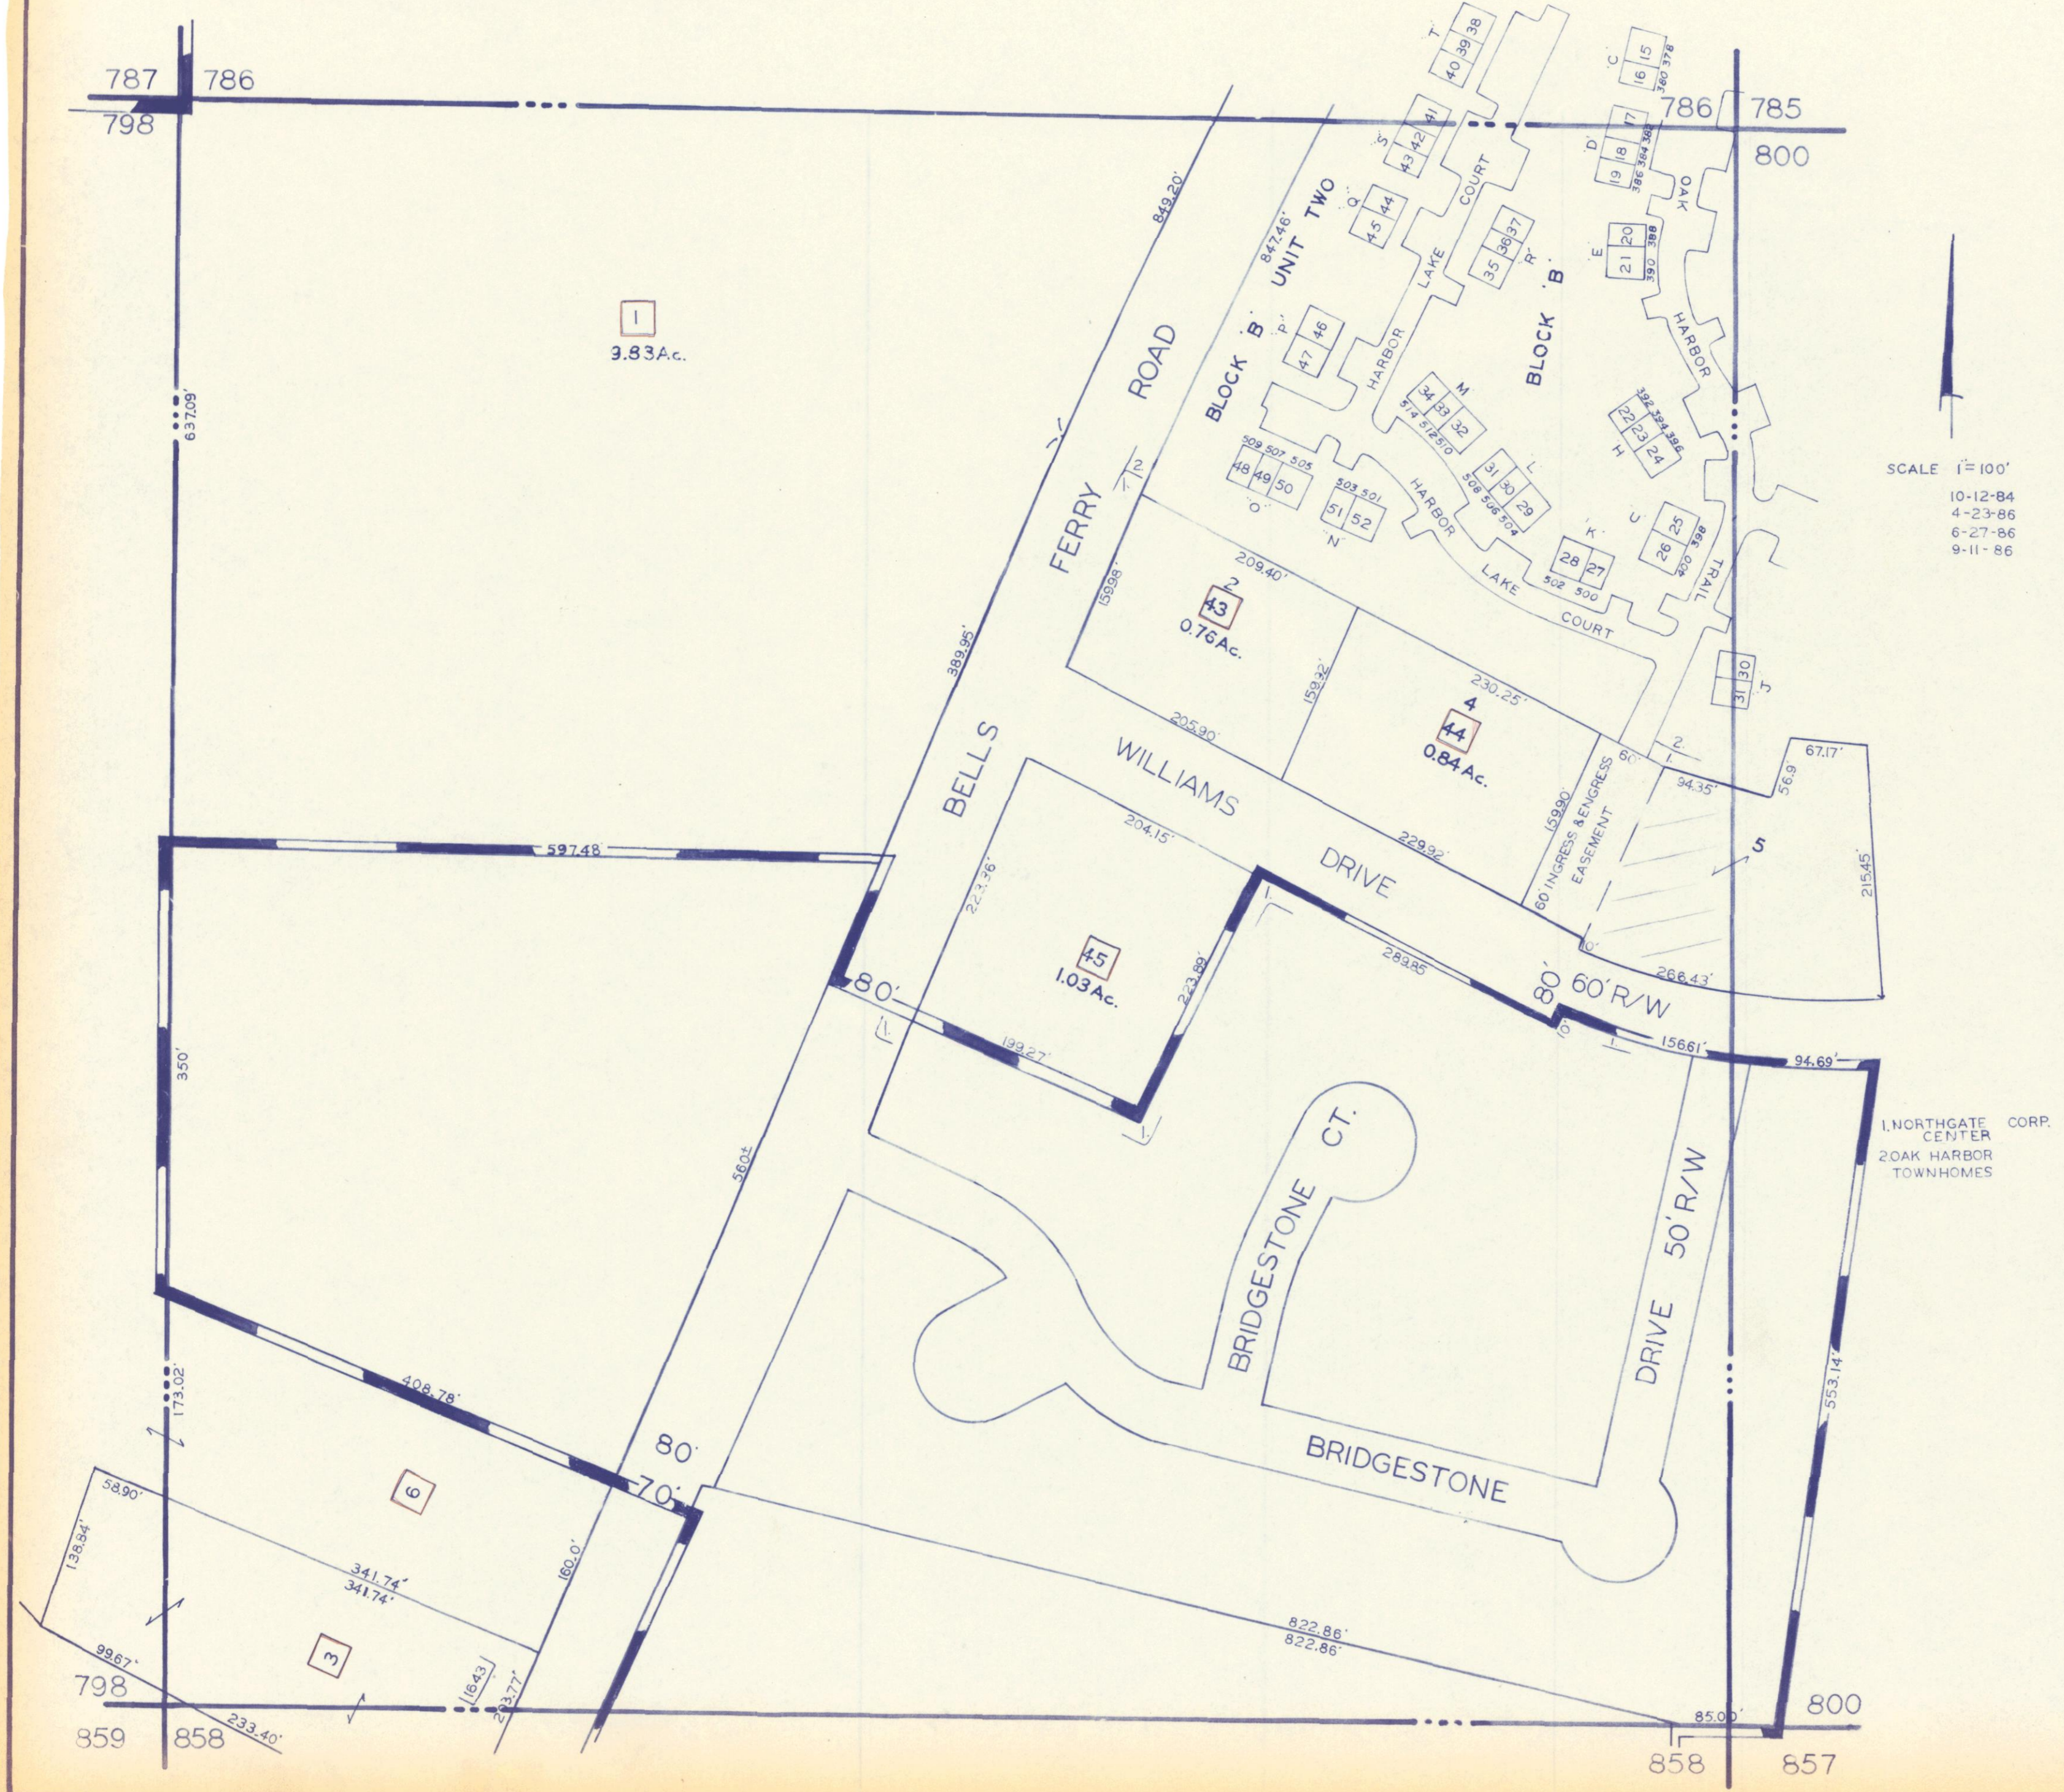

# L.L. 799-16TH.DIST.

SCALE 1" = 100'  
10-12-84  
4-23-86  
6-27-86  
9-11-86

I. NORTHGATE CENTER CORP.  
2 OAK HARBOR TOWNHOMES