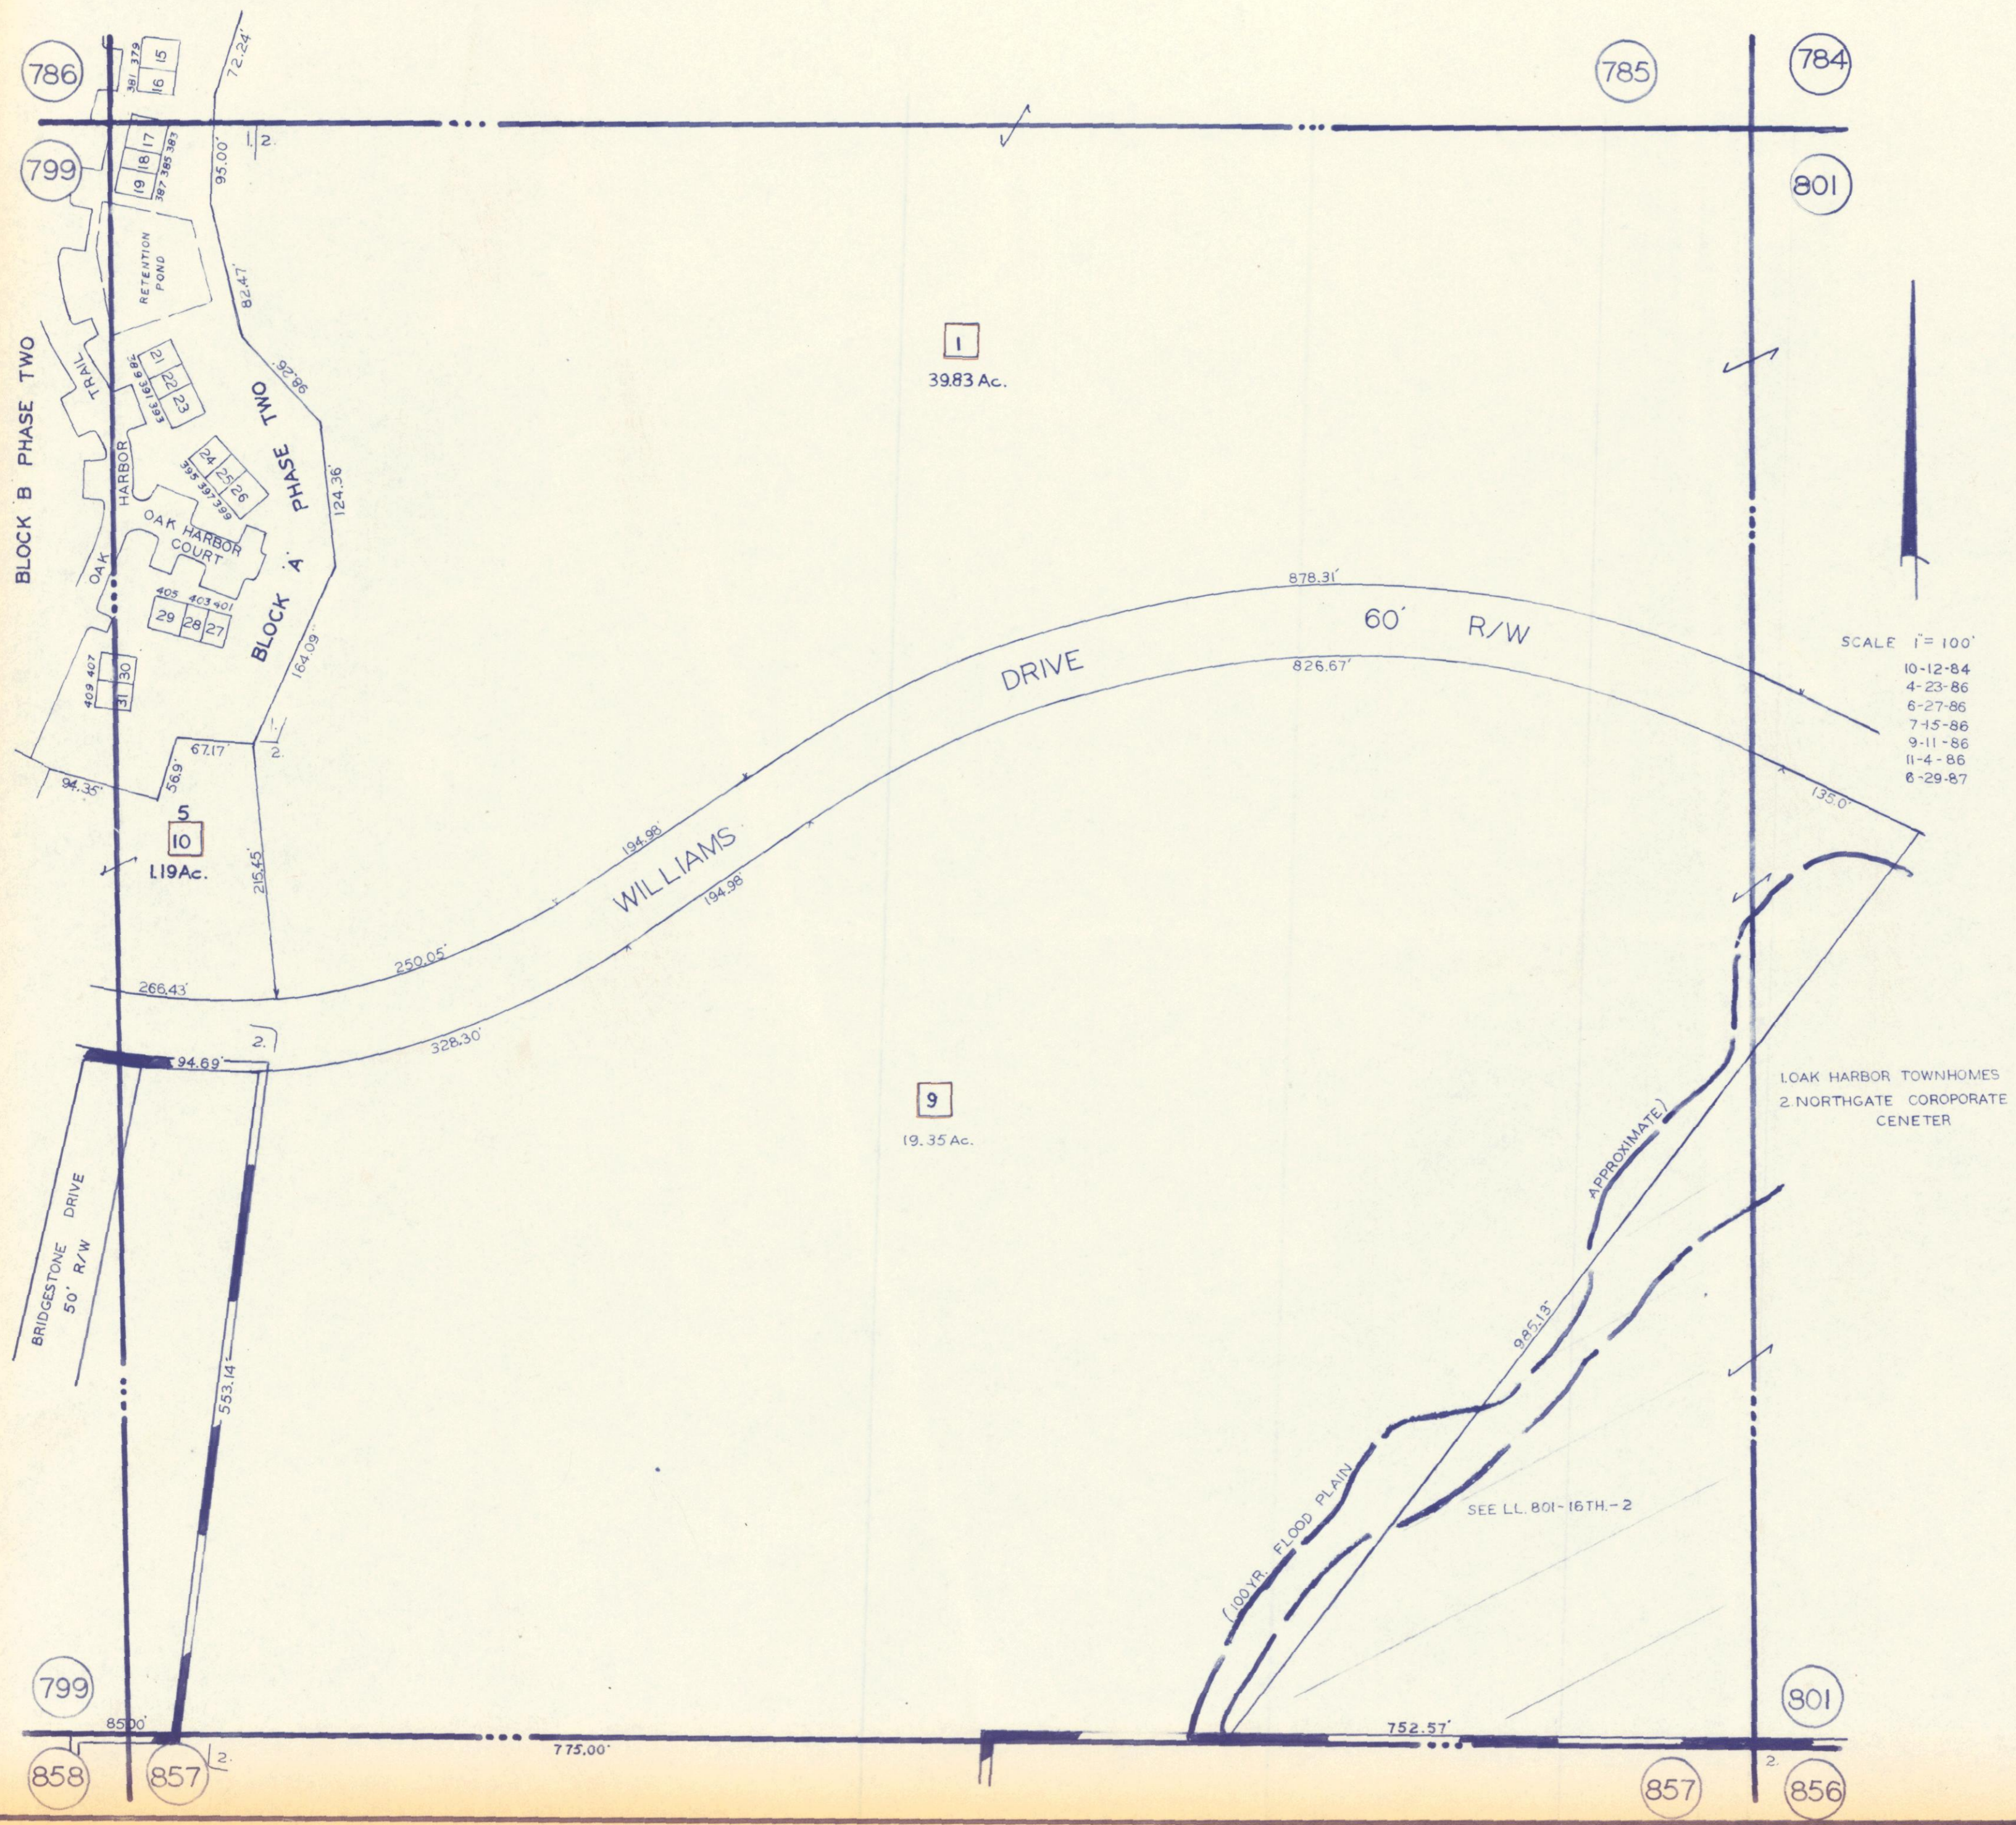

L.L. 800-16TH.DIST.

SCALE 1" = 100'
 10-12-84
 4-23-86
 6-27-86
 7-15-86
 9-11-86
 11-4-86
 8-29-87

OAK HARBOR TOWNHOMES
 2. NORTHGATE CORPORATE CENTER

SEE LL. 801-16TH.-2