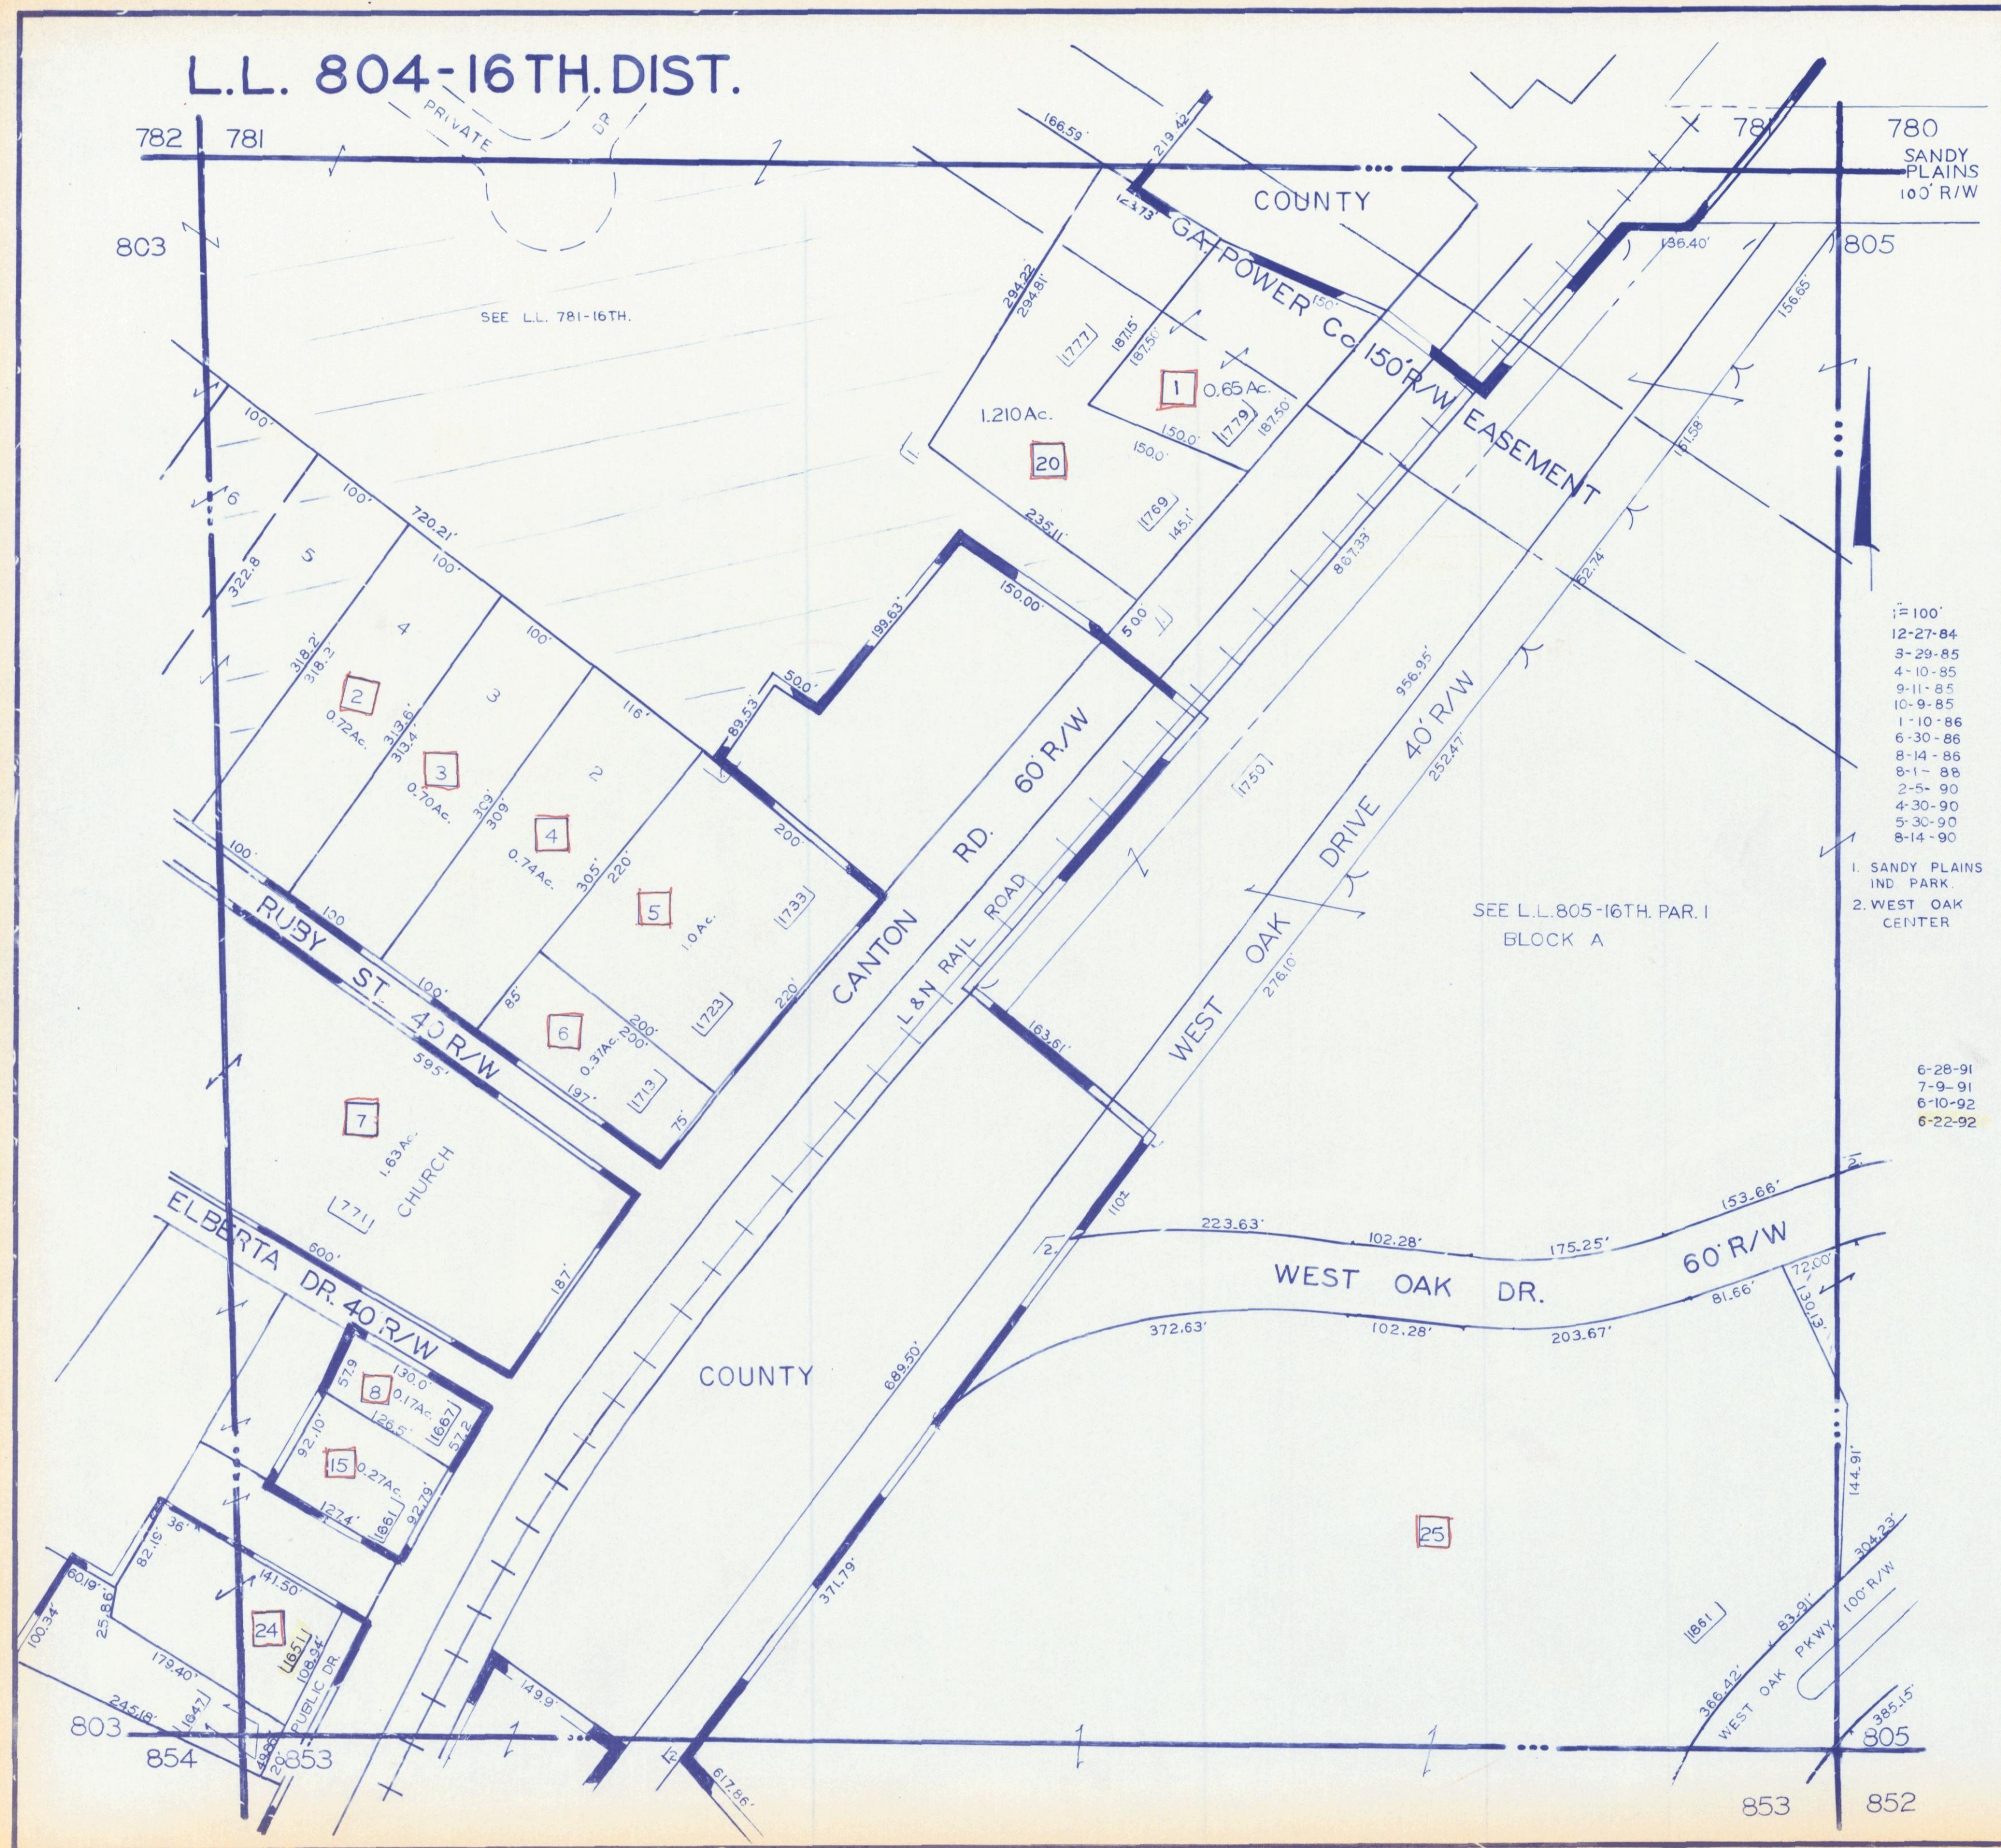

L.L. 804-16TH.DIST.

1" = 100'
 12-27-84
 3-29-85
 4-10-85
 9-11-85
 10-9-85
 1-10-86
 6-30-86
 8-14-86
 8-1-88
 2-5-90
 4-30-90
 5-30-90
 8-14-90

1. SANDY PLAINS IND PARK
 2. WEST OAK CENTER

SEE L.L. 805-16TH. PAR. I
 BLOCK A

6-28-91
 7-9-91
 6-10-92
 6-22-92