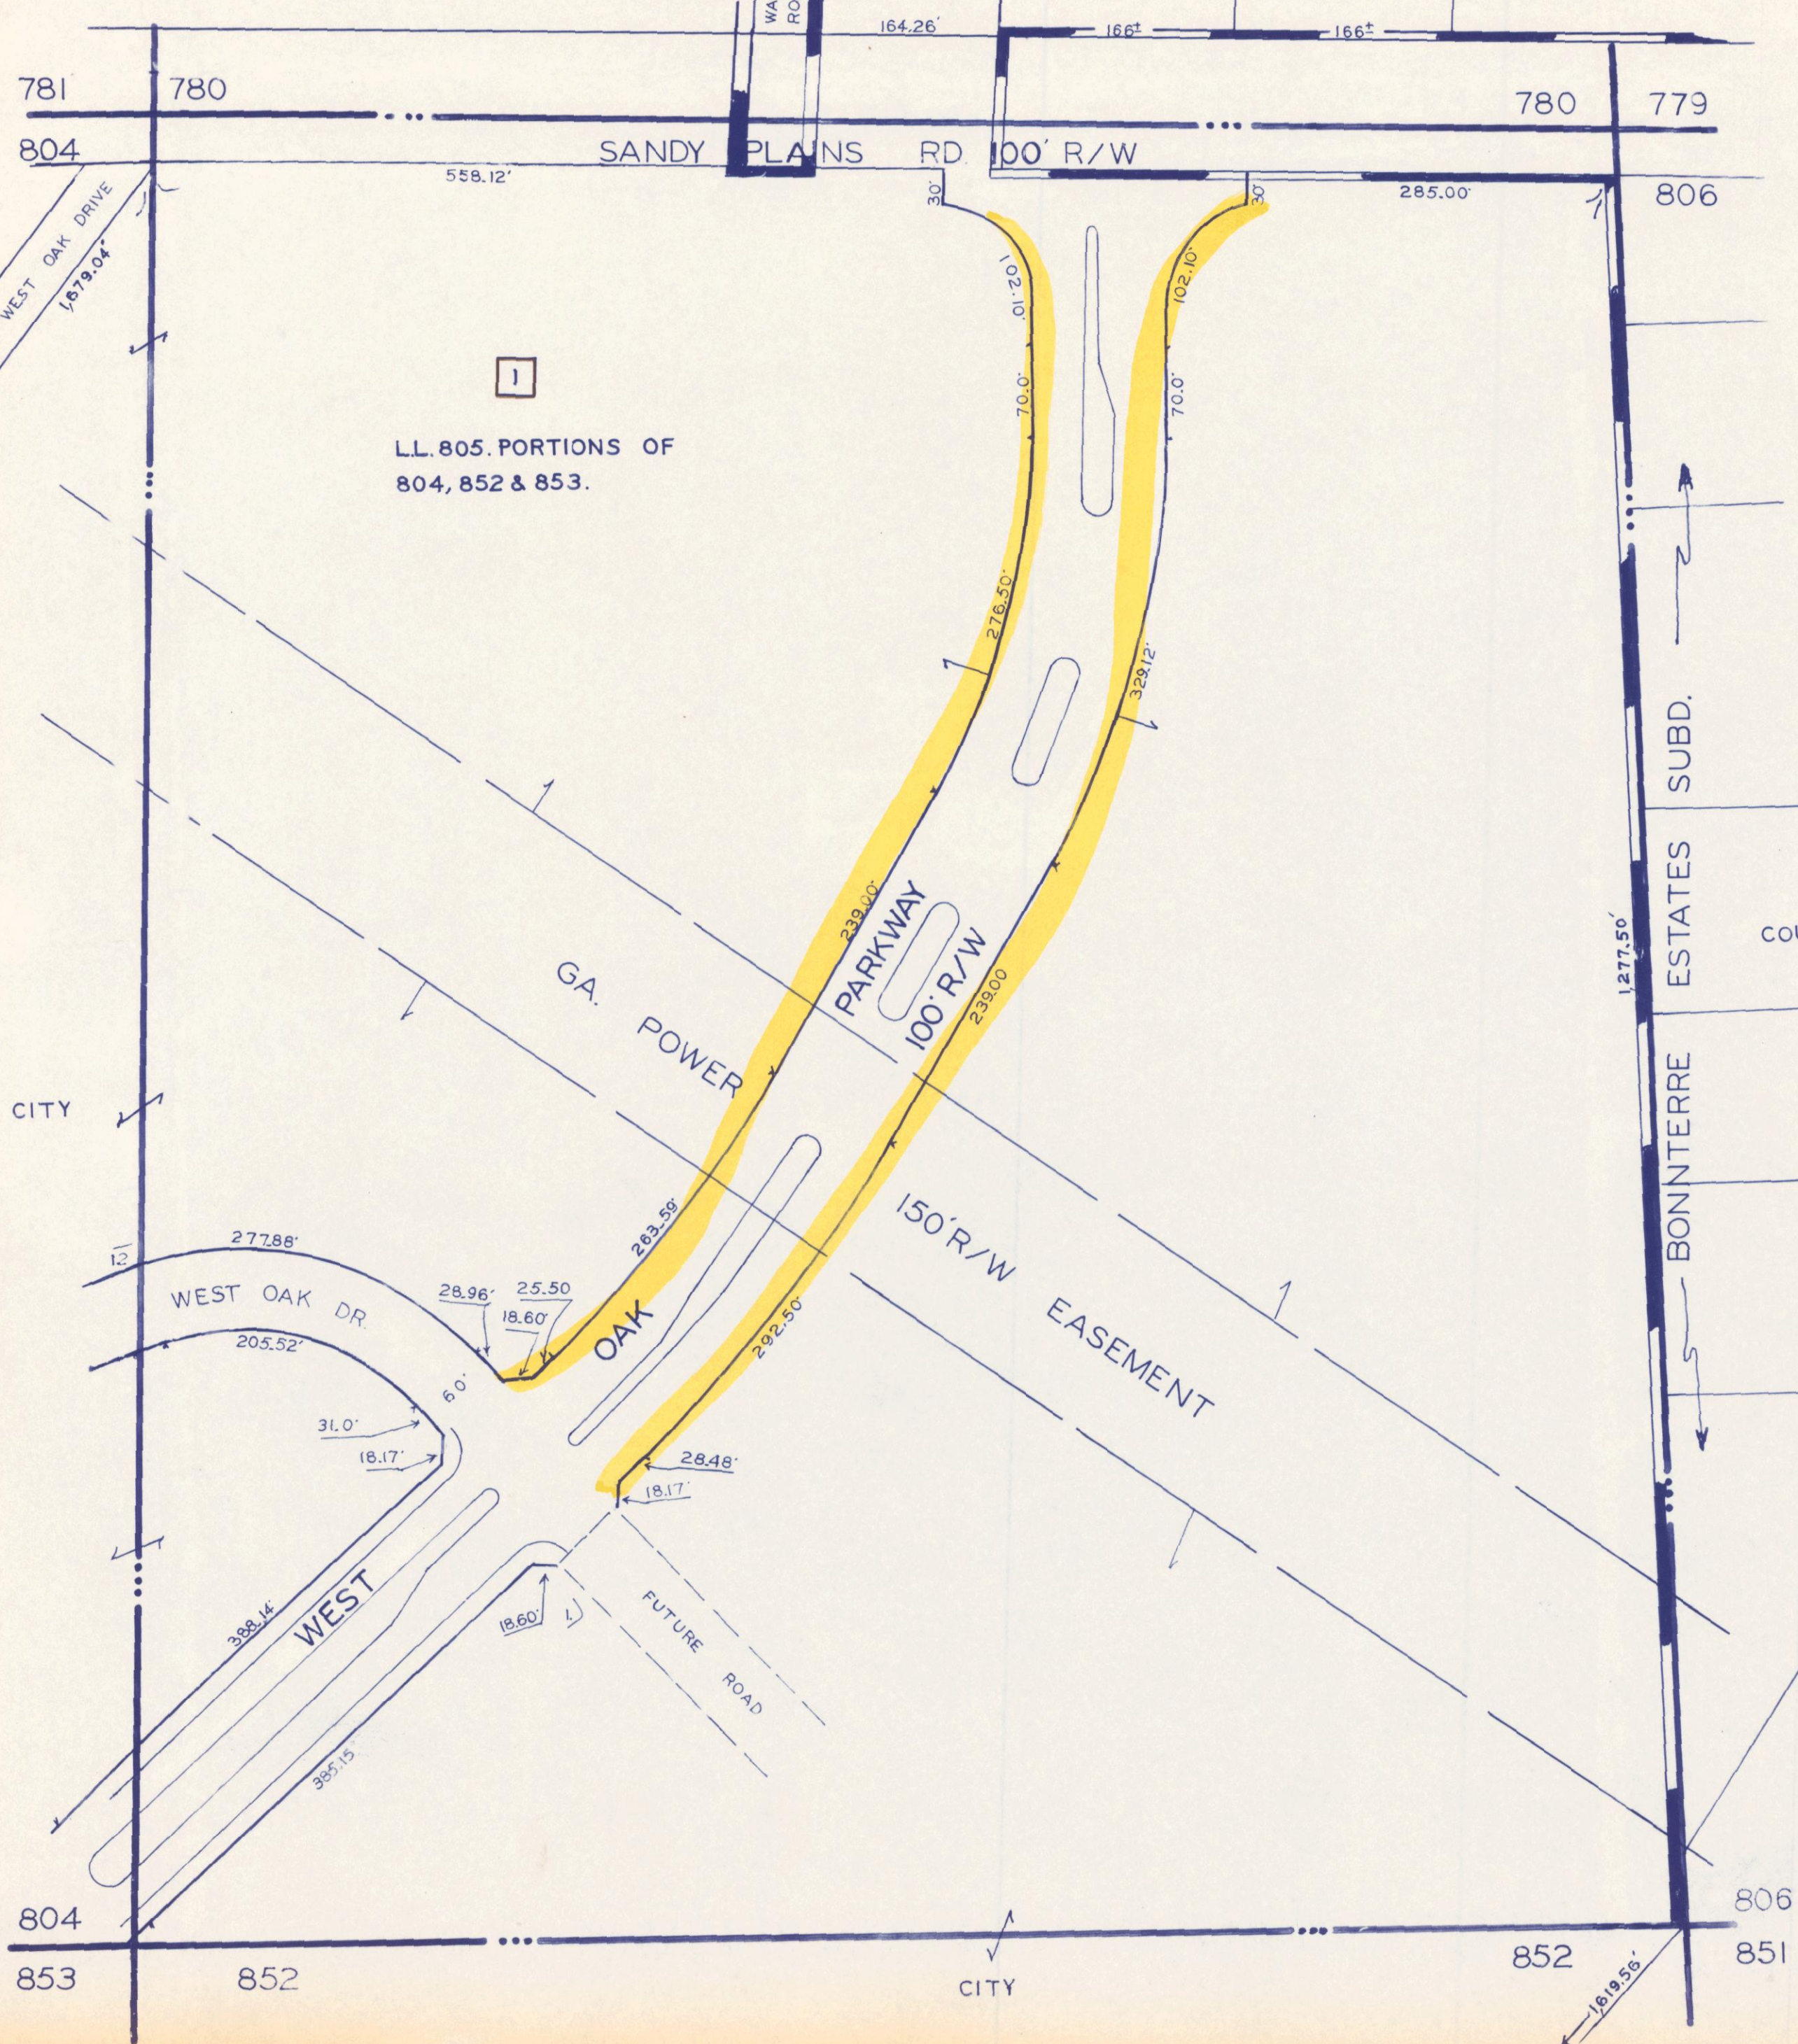

# L.L. 805-16 TH. DIST.

SCALE 1" = 100'

10-9-85  
8-14-86  
8-1-88  
12-7-88

I. WEST OAK CENTER