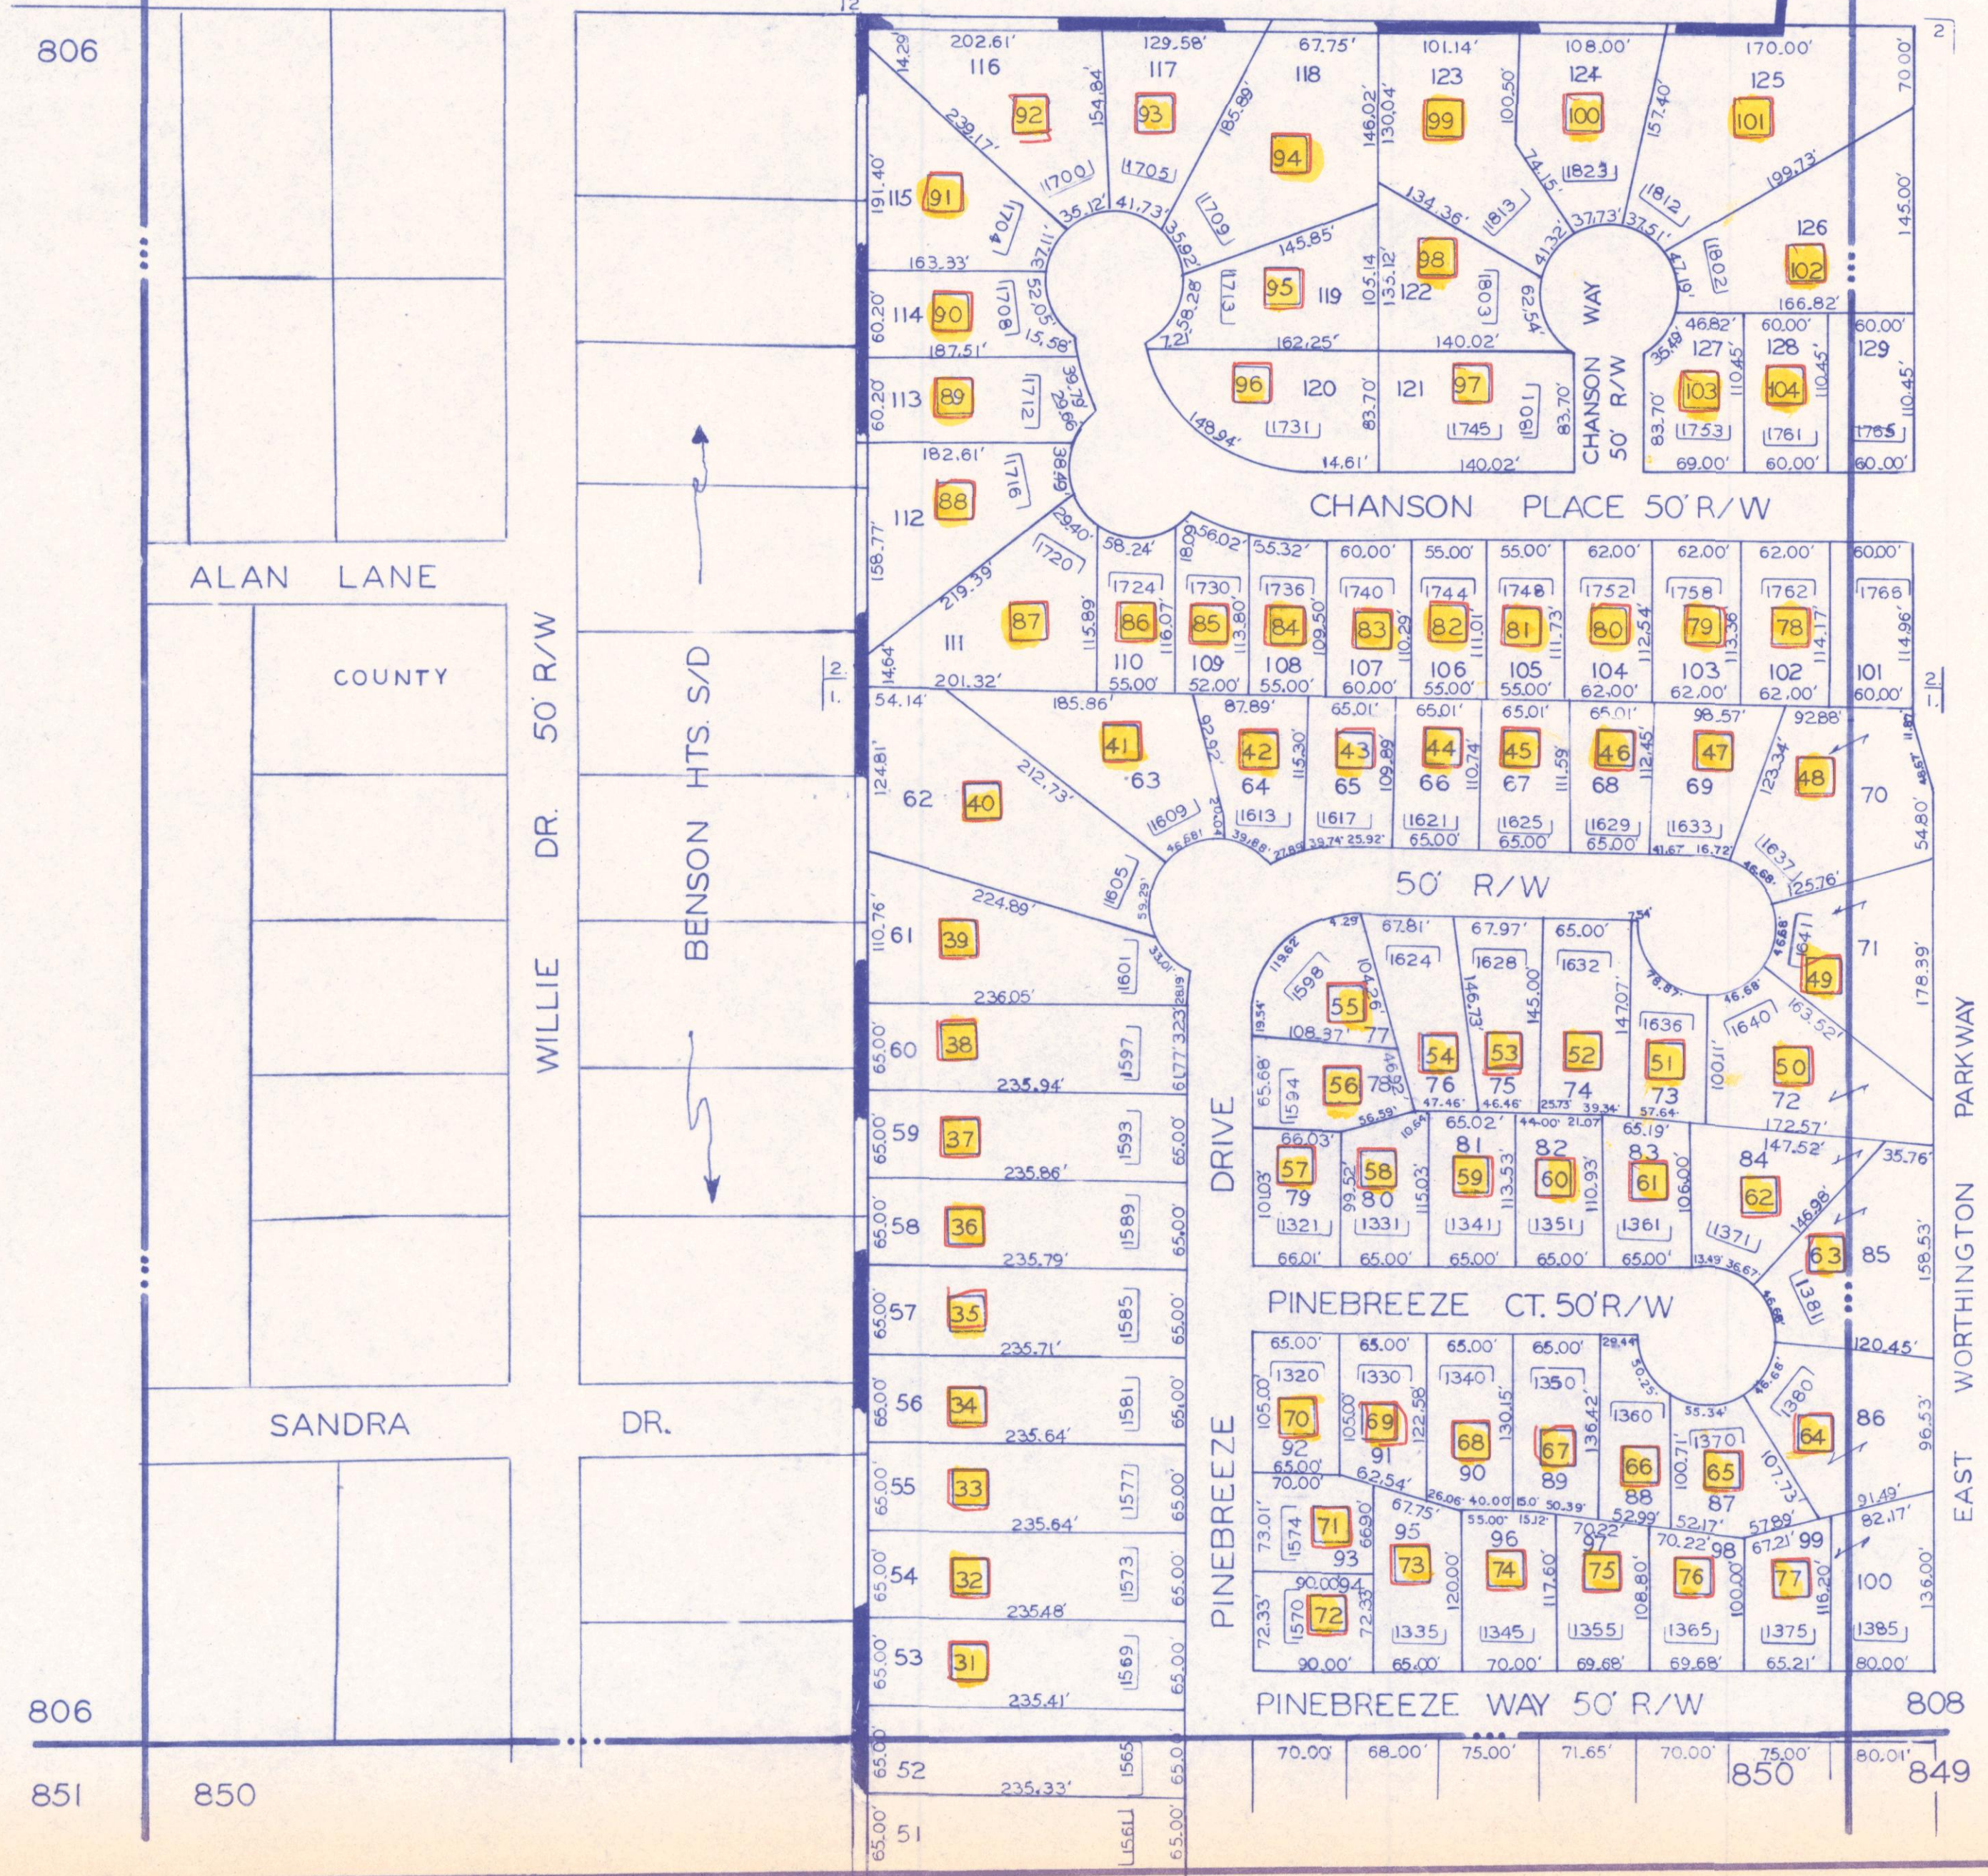

L.L. 807 - 16 TH. DIST.

779 778

778 777

SAINDY PLAINS RD. 100' R/W

806

808

SCALE 1" = 100'

- 11-13-85
- 6-30-86
- 8-14-90
- 10-28-94
- 11-11-94
- 12-27-94

1. THE PINES AT EAST WORTHINGTON PH. 1
 2. THE ENCLAVES AT E. WORTHINGTON

806

808

851

850

850

849