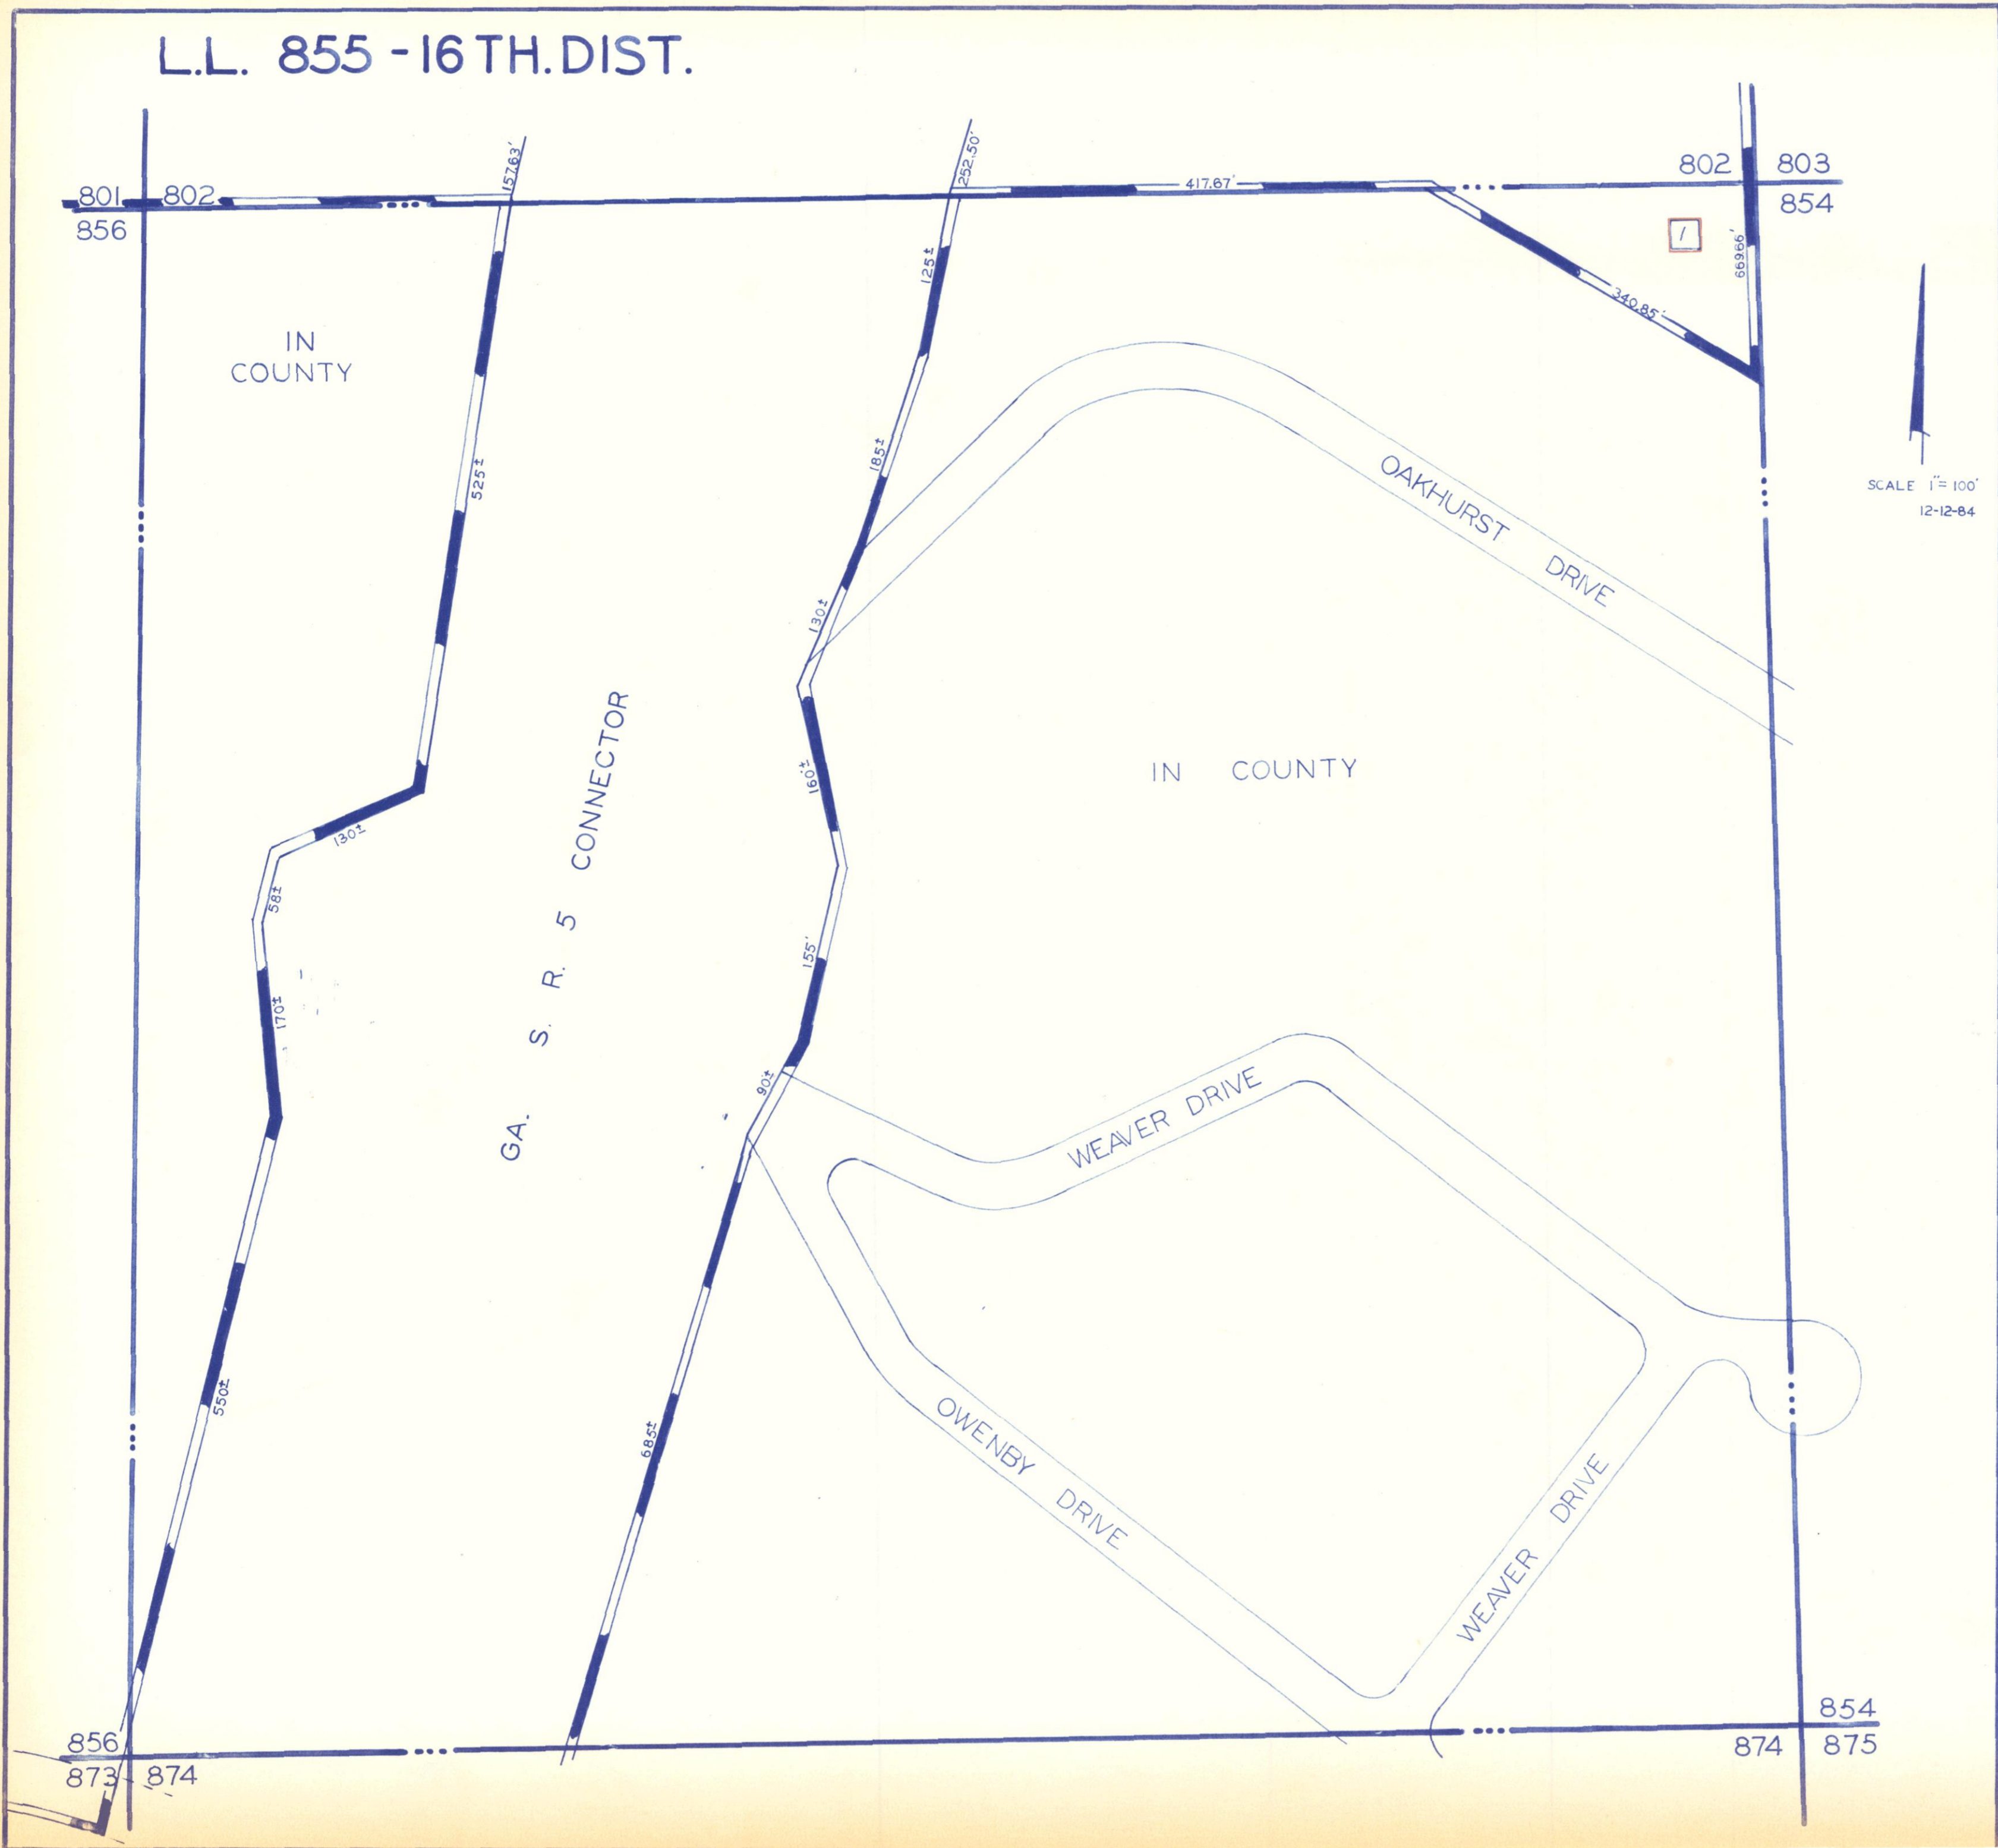

L.L. 855 - 16 TH. DIST.

IN COUNTY

IN COUNTY

GA. S. R. 5 CONNECTOR

OAKHURST DRIVE

WEAVER DRIVE

OWENBY DRIVE

WEAVER DRIVE

SCALE 1" = 100'
12-12-84