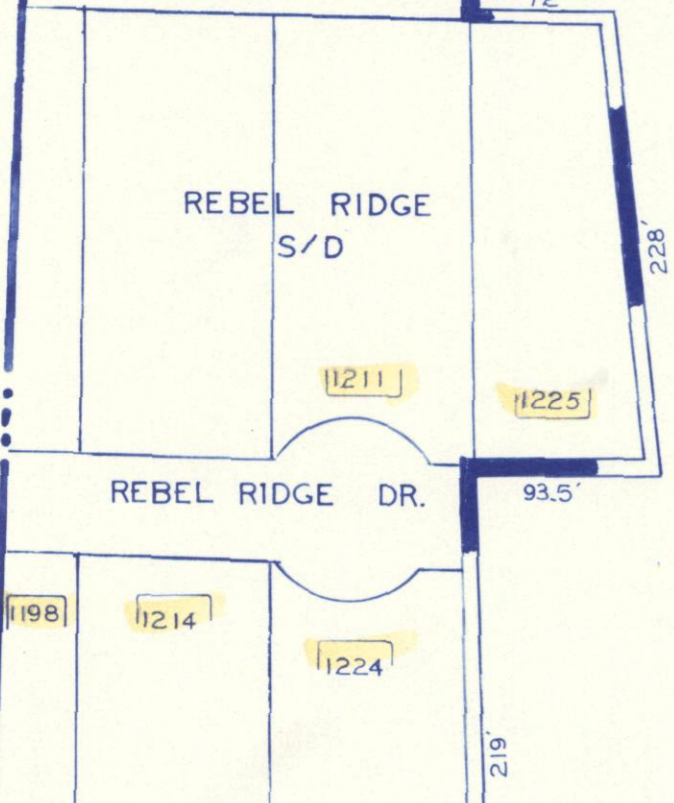

L.L. 994-
16TH.
DIST.

950

951

680.6

952

993

995

EASTWOOD FOREST
S/D
COUNTY

12

30.66 Ac.
CITY

SCALE 1" = 100'
12-4-85
2-12-86
7-16-91

1575.75

995

1022

1023

362.29'

1027'

726.19'

993

1023

1024