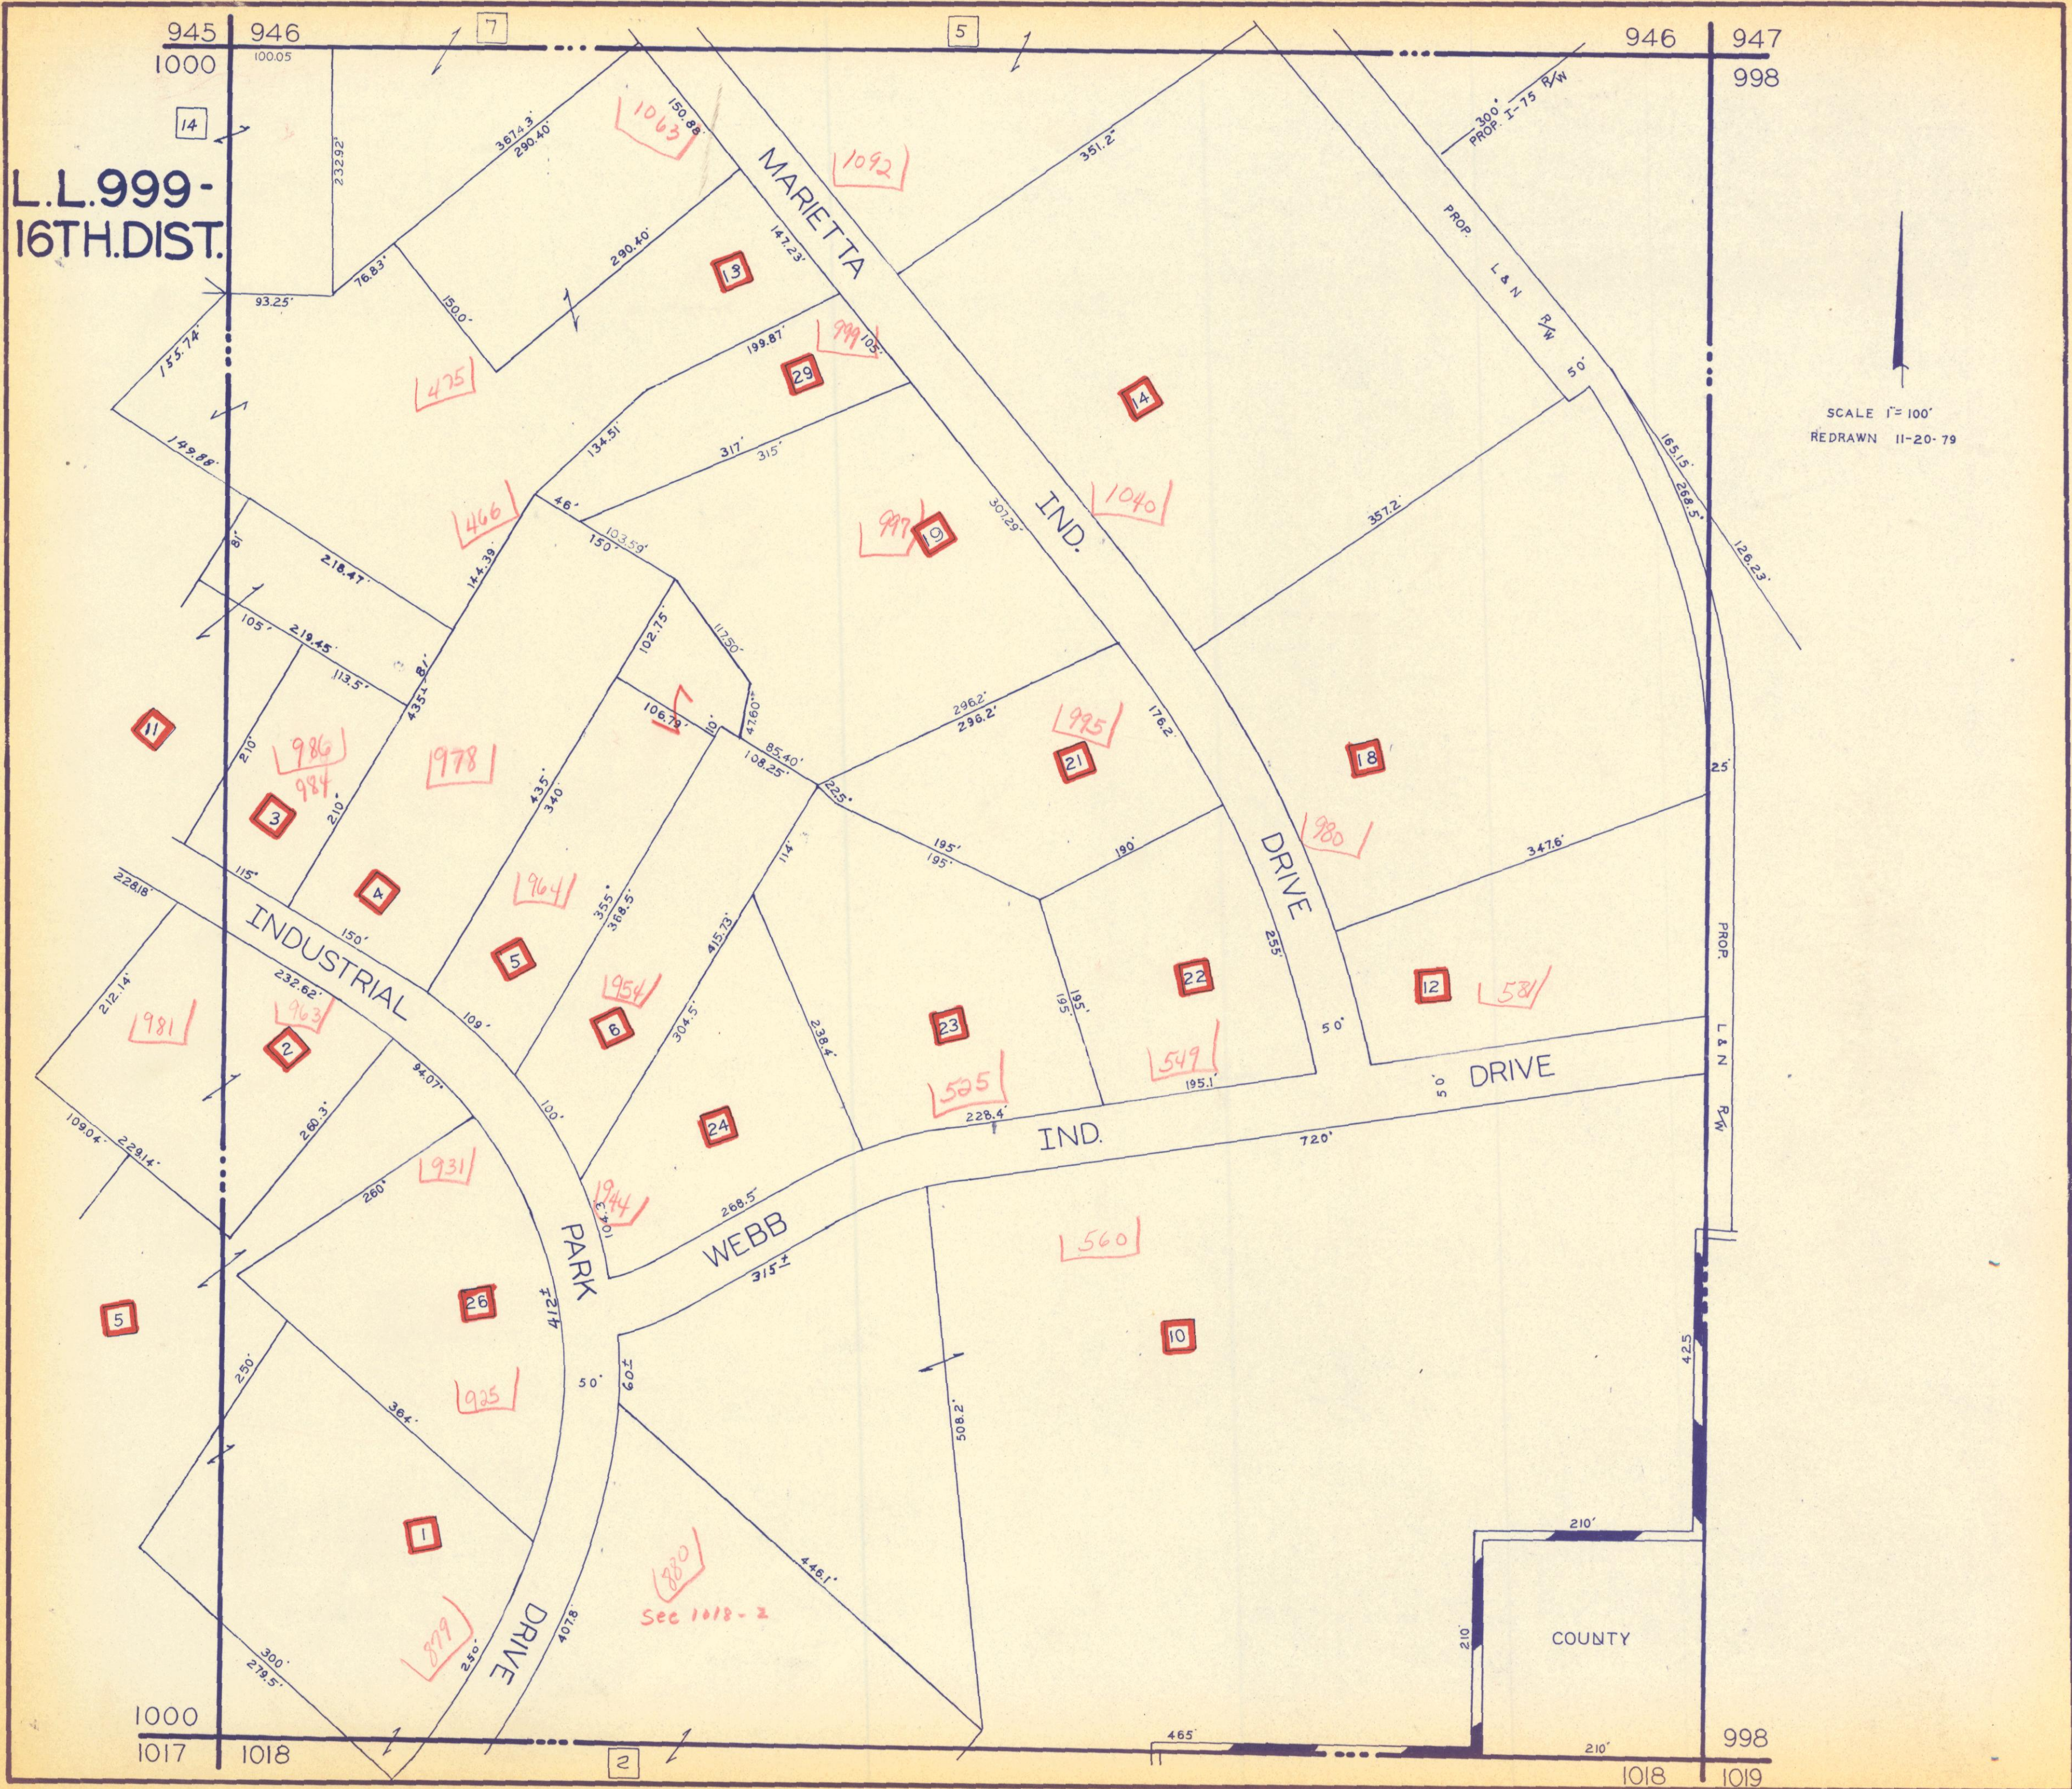

L.L.999-
16TH.DIST.

SCALE 1" = 100'
REDRAWN 11-20-79

Sec 1018-2

COUNTY