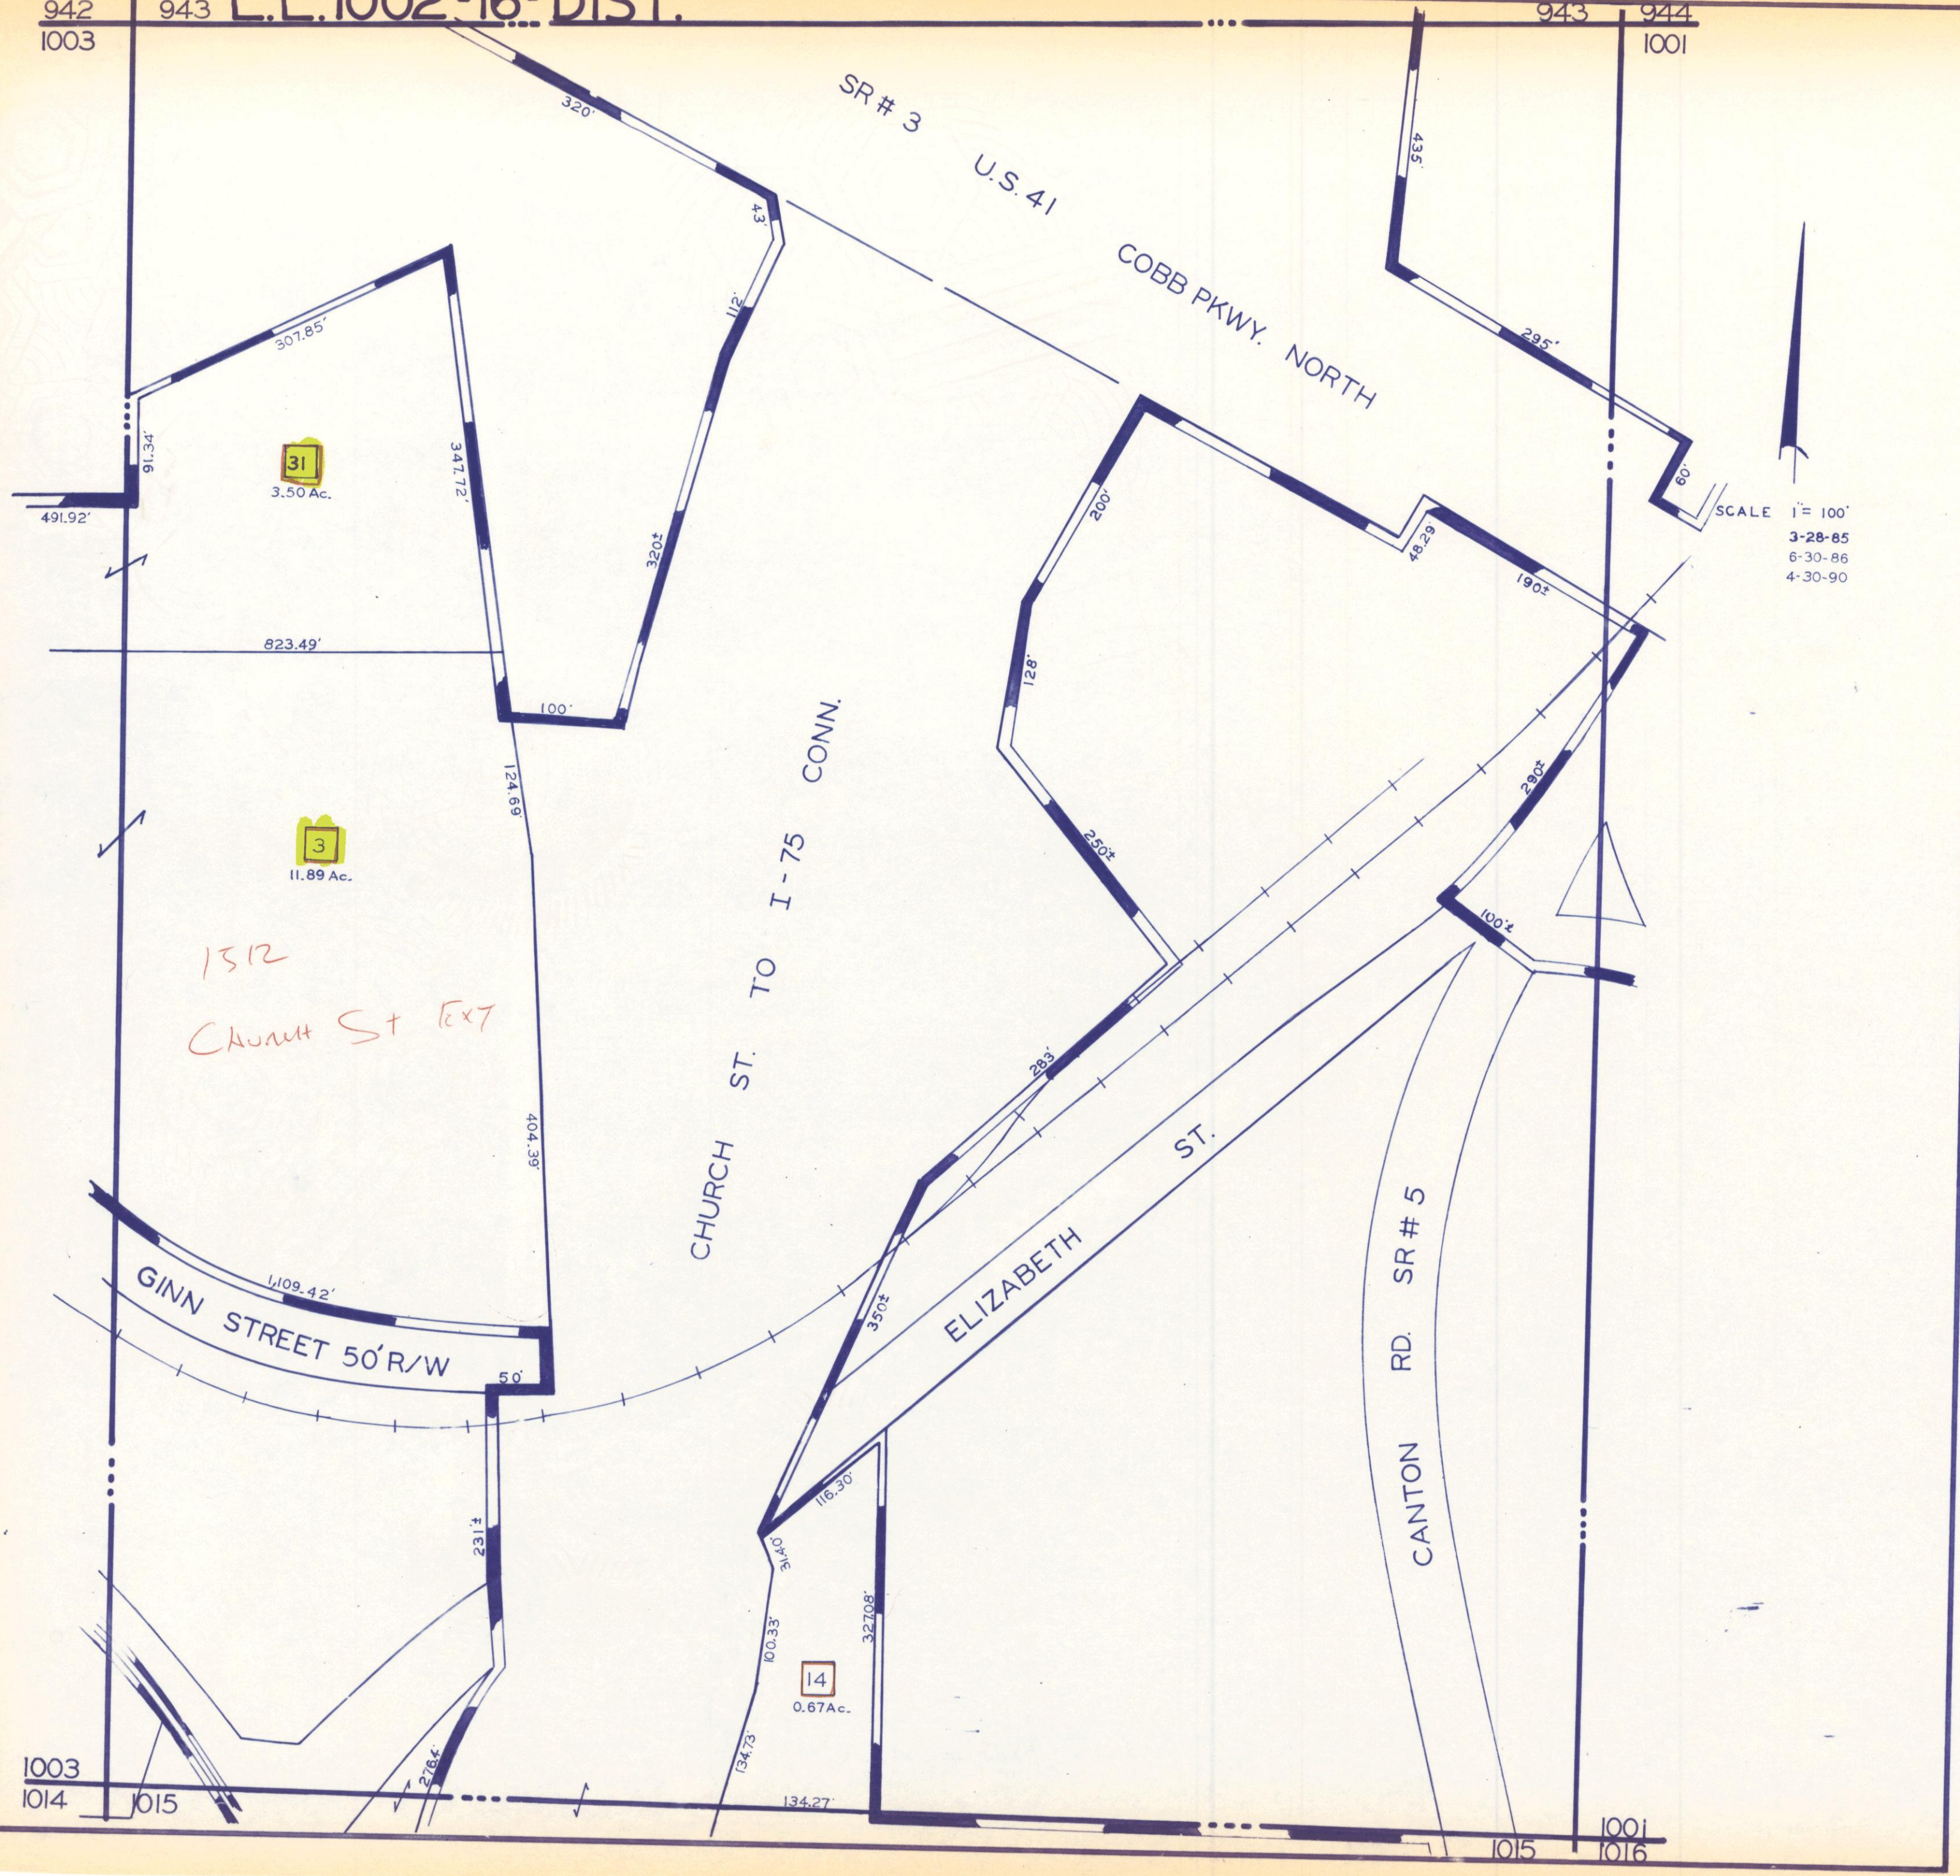

942 943 L.L. 1002-16-DIST. 943 944  
1003 1001

1512  
Church St Ext

SCALE 1" = 100'  
3-28-85  
6-30-86  
4-30-90