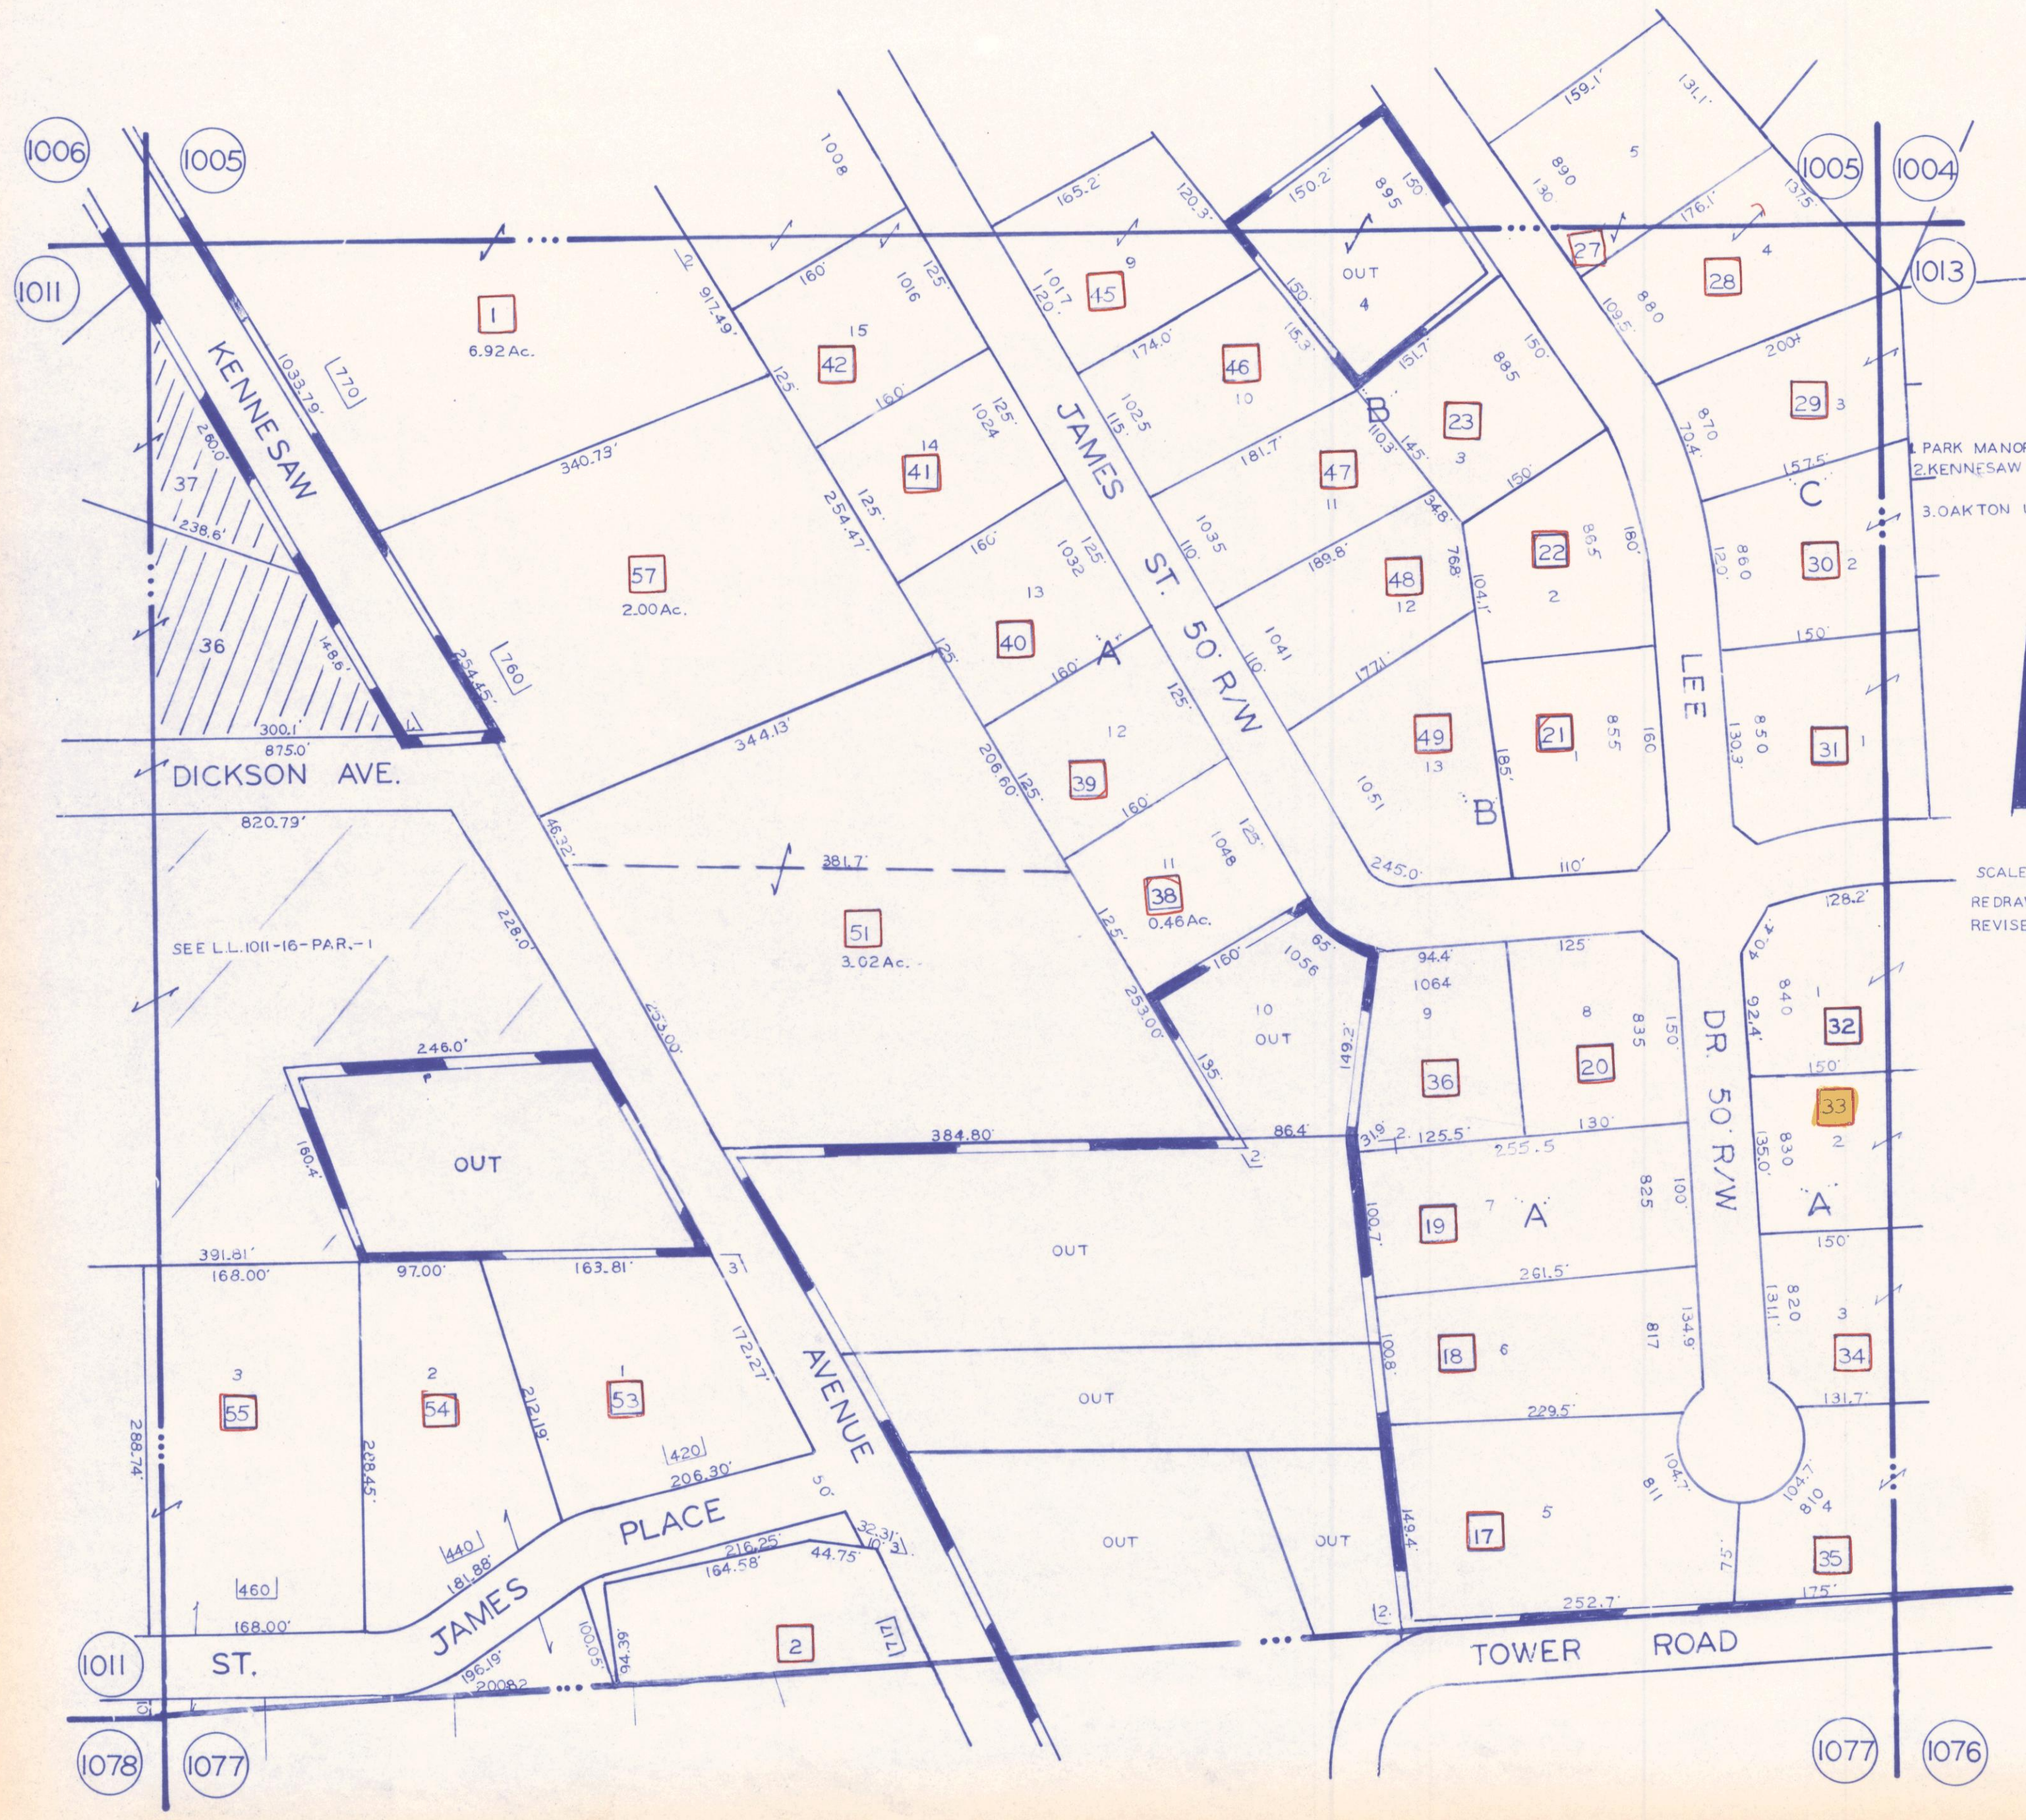

# L.L. 1012 - 16TH. DIST.

SCALE 1"=100'

REDRAWN	2-11-81
REVISED	6-20-86
	8-18-86
	3-27-87
	10-13-87
	6-28-88
	12-20-88
	4-30-90
	7-9-91
	10-16-91
	10-23-91
	8-12-92
	9-9-92
	6-4-93
	3-9-94