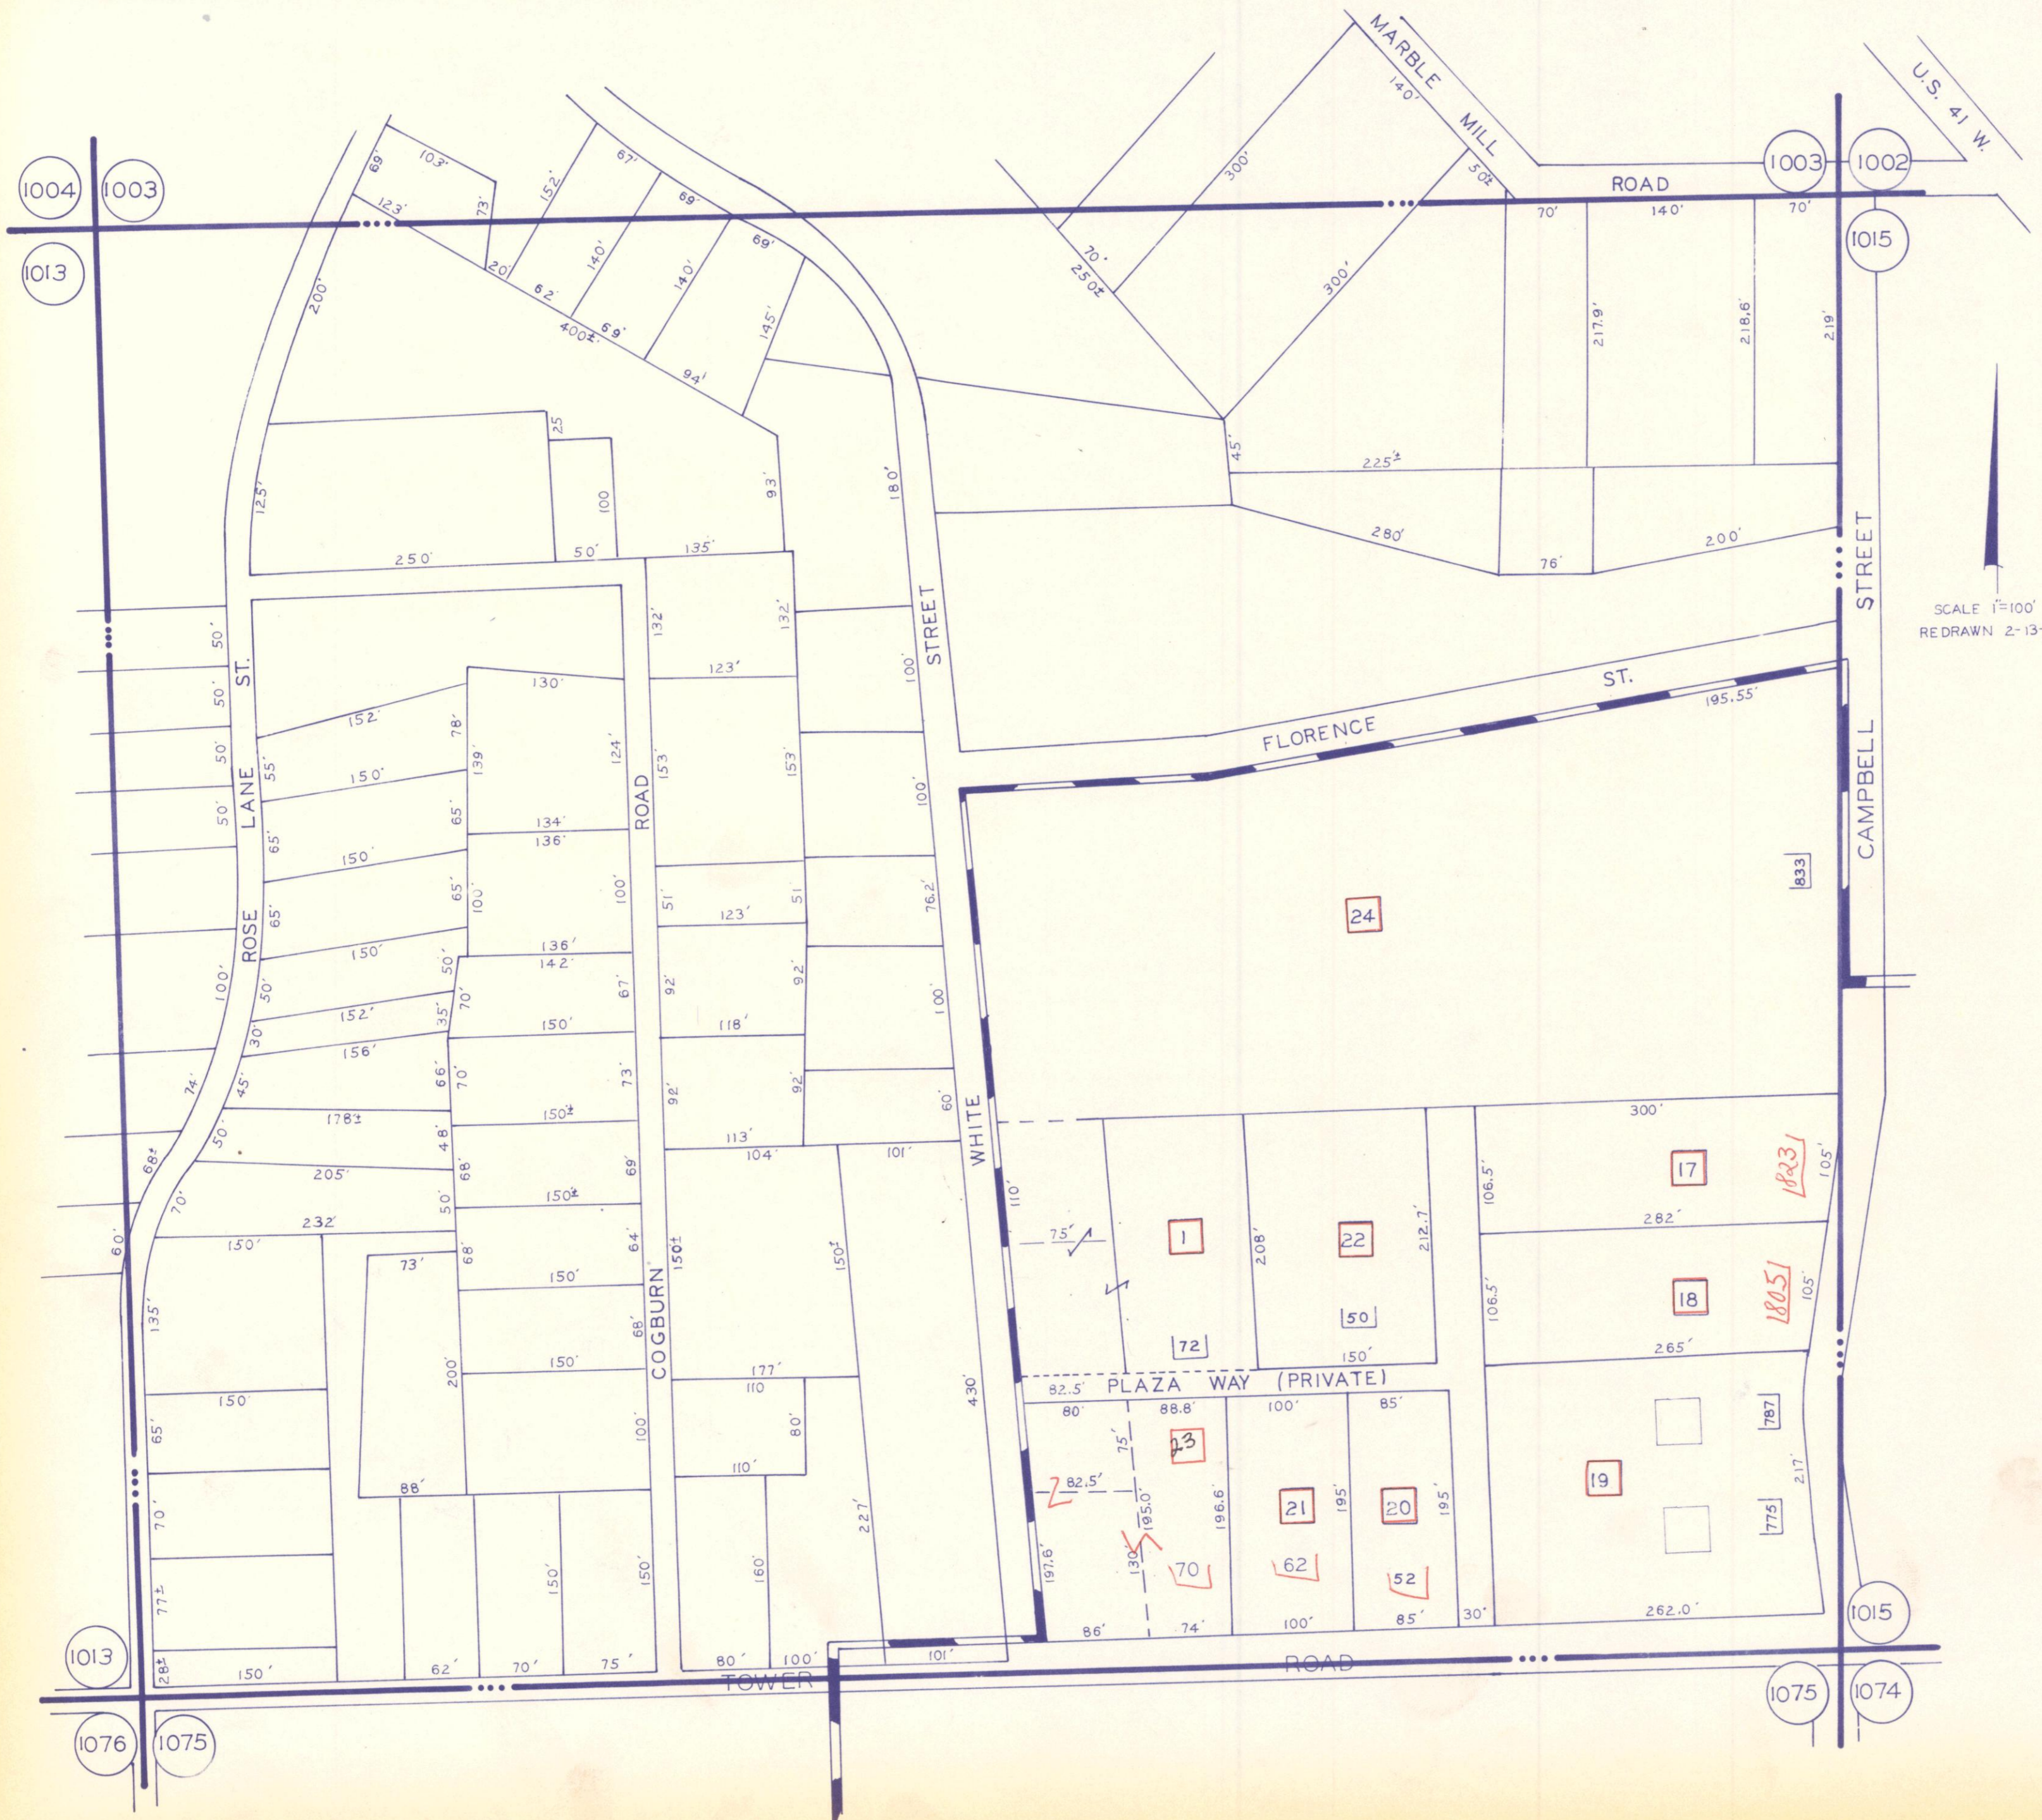

L.L. 1014 - 16 TH. DIST.

SCALE 1"=100'
REDRAWN 2-13-81