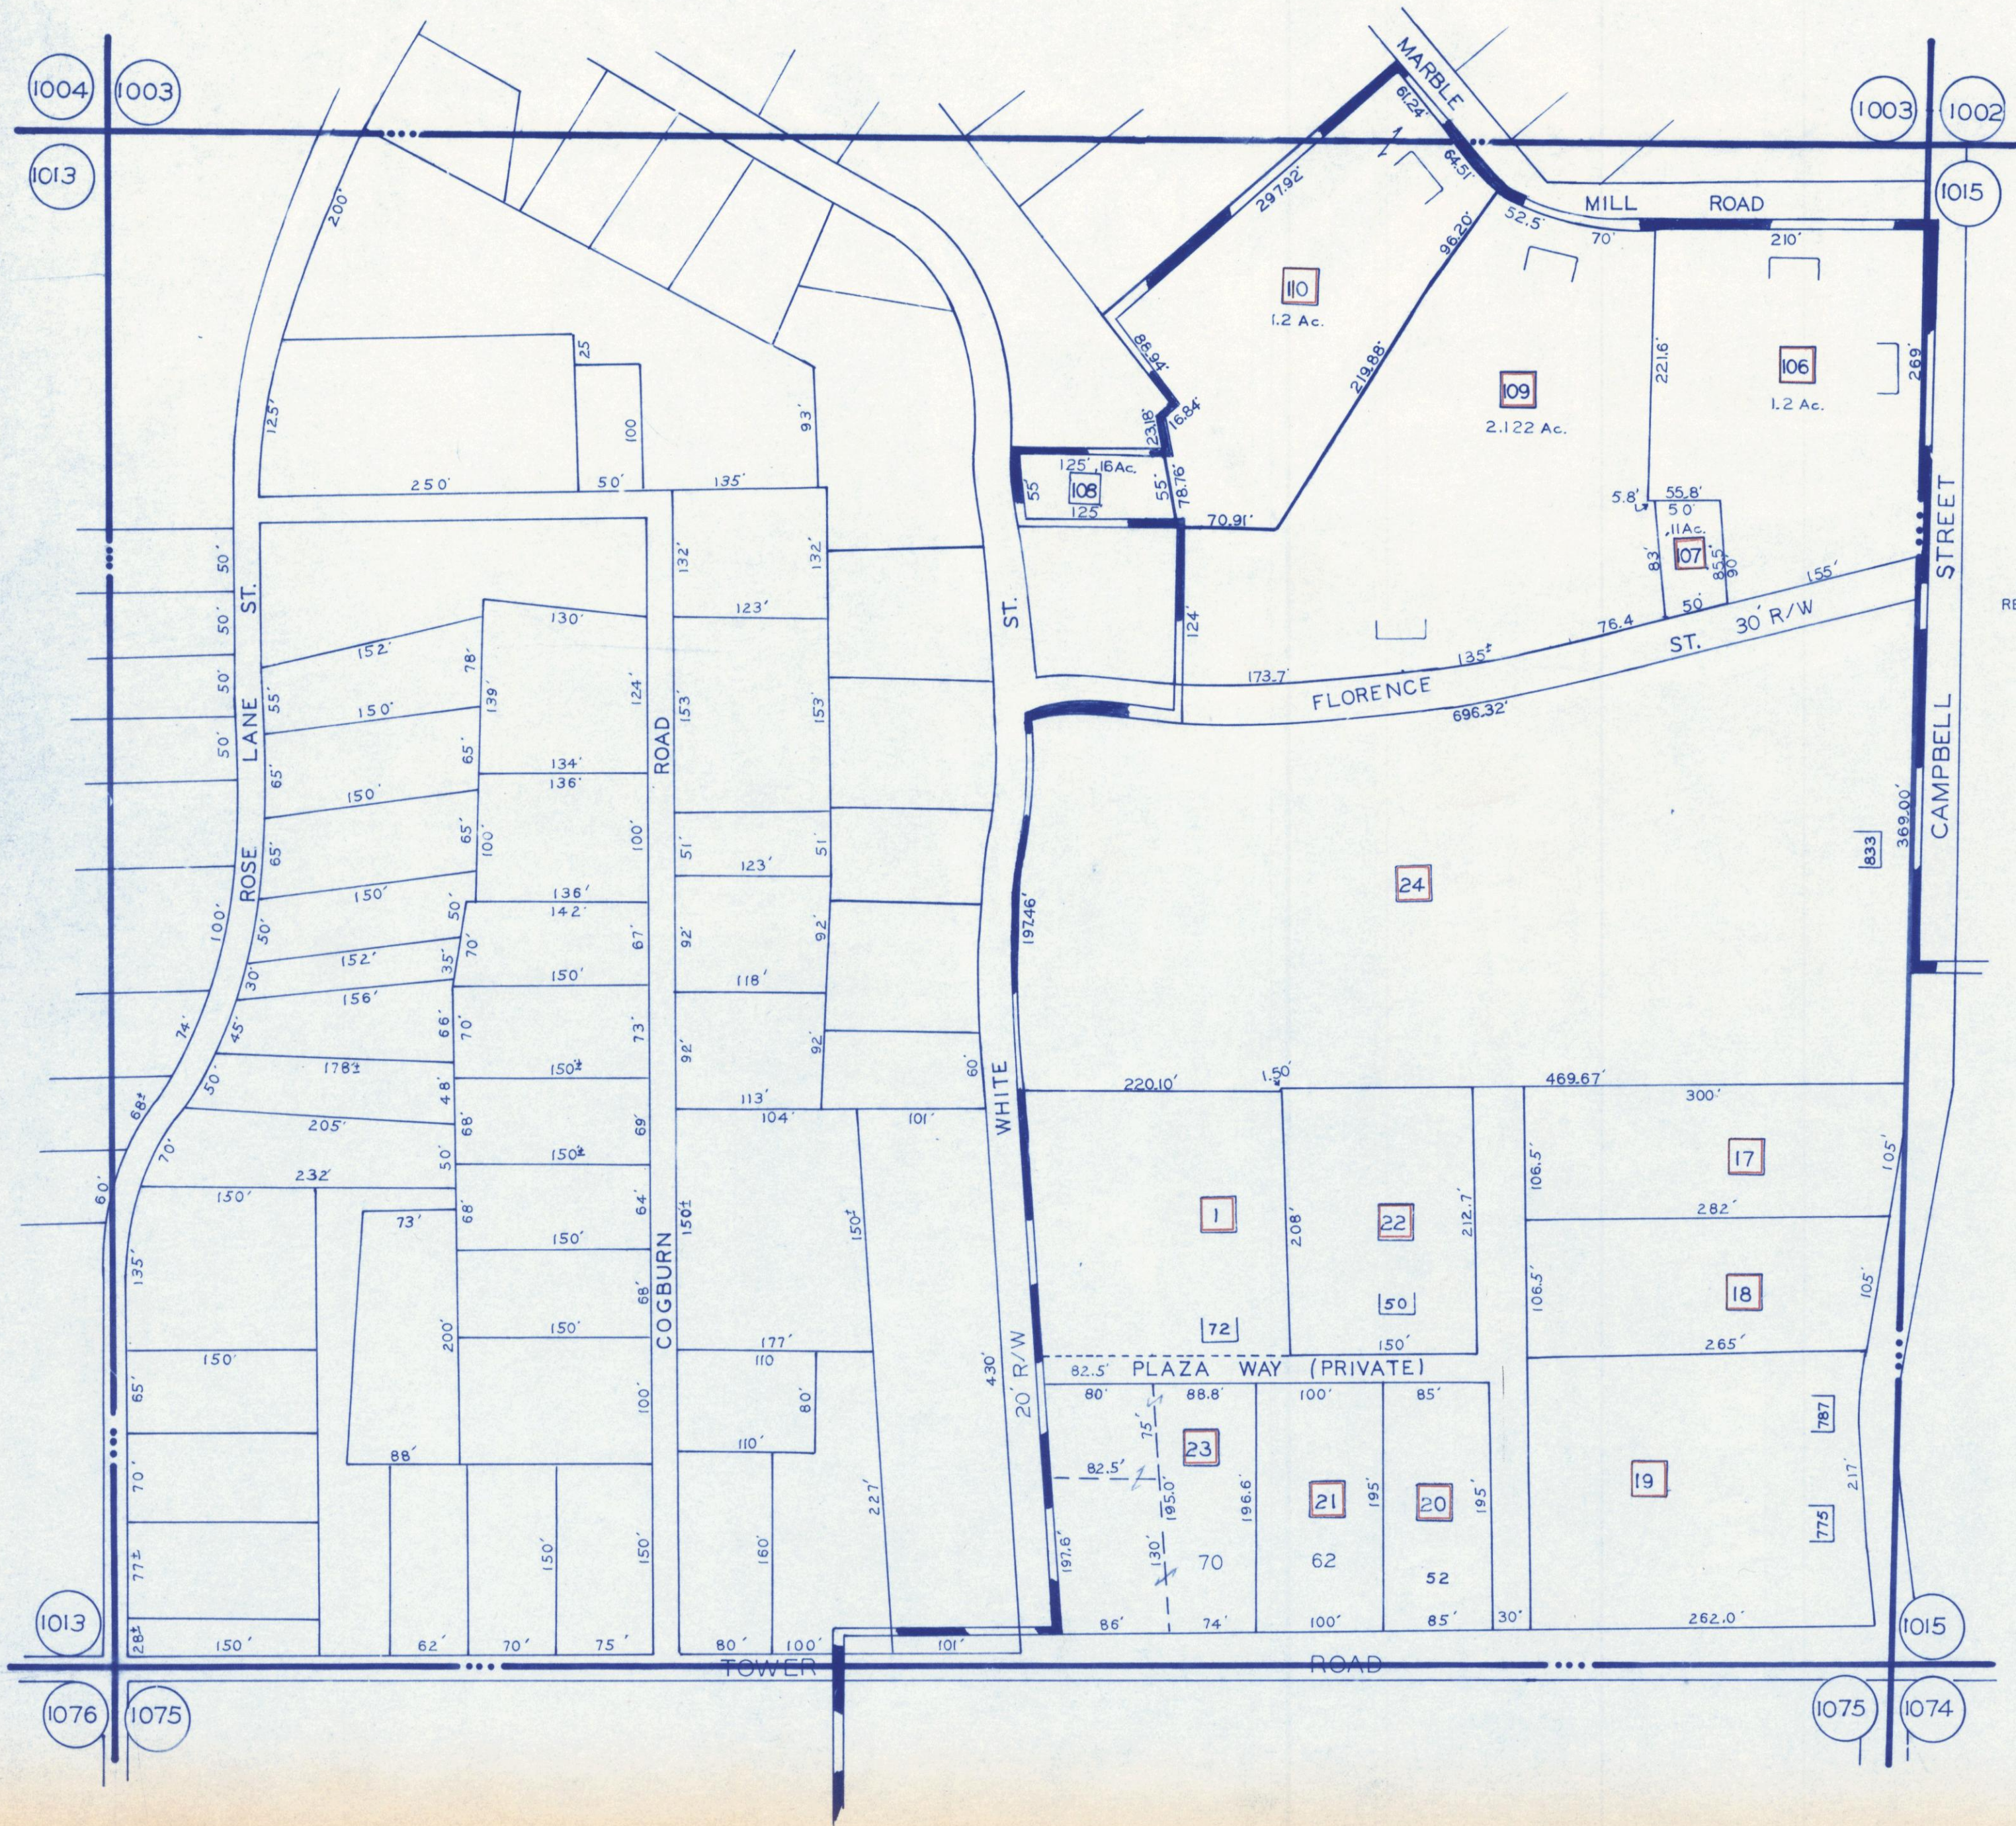

L.L. 1014 - 16 TH. DIST.

SCALE 1"=100'
REDRAWN 2-13-81
7-10-85
6-30-86