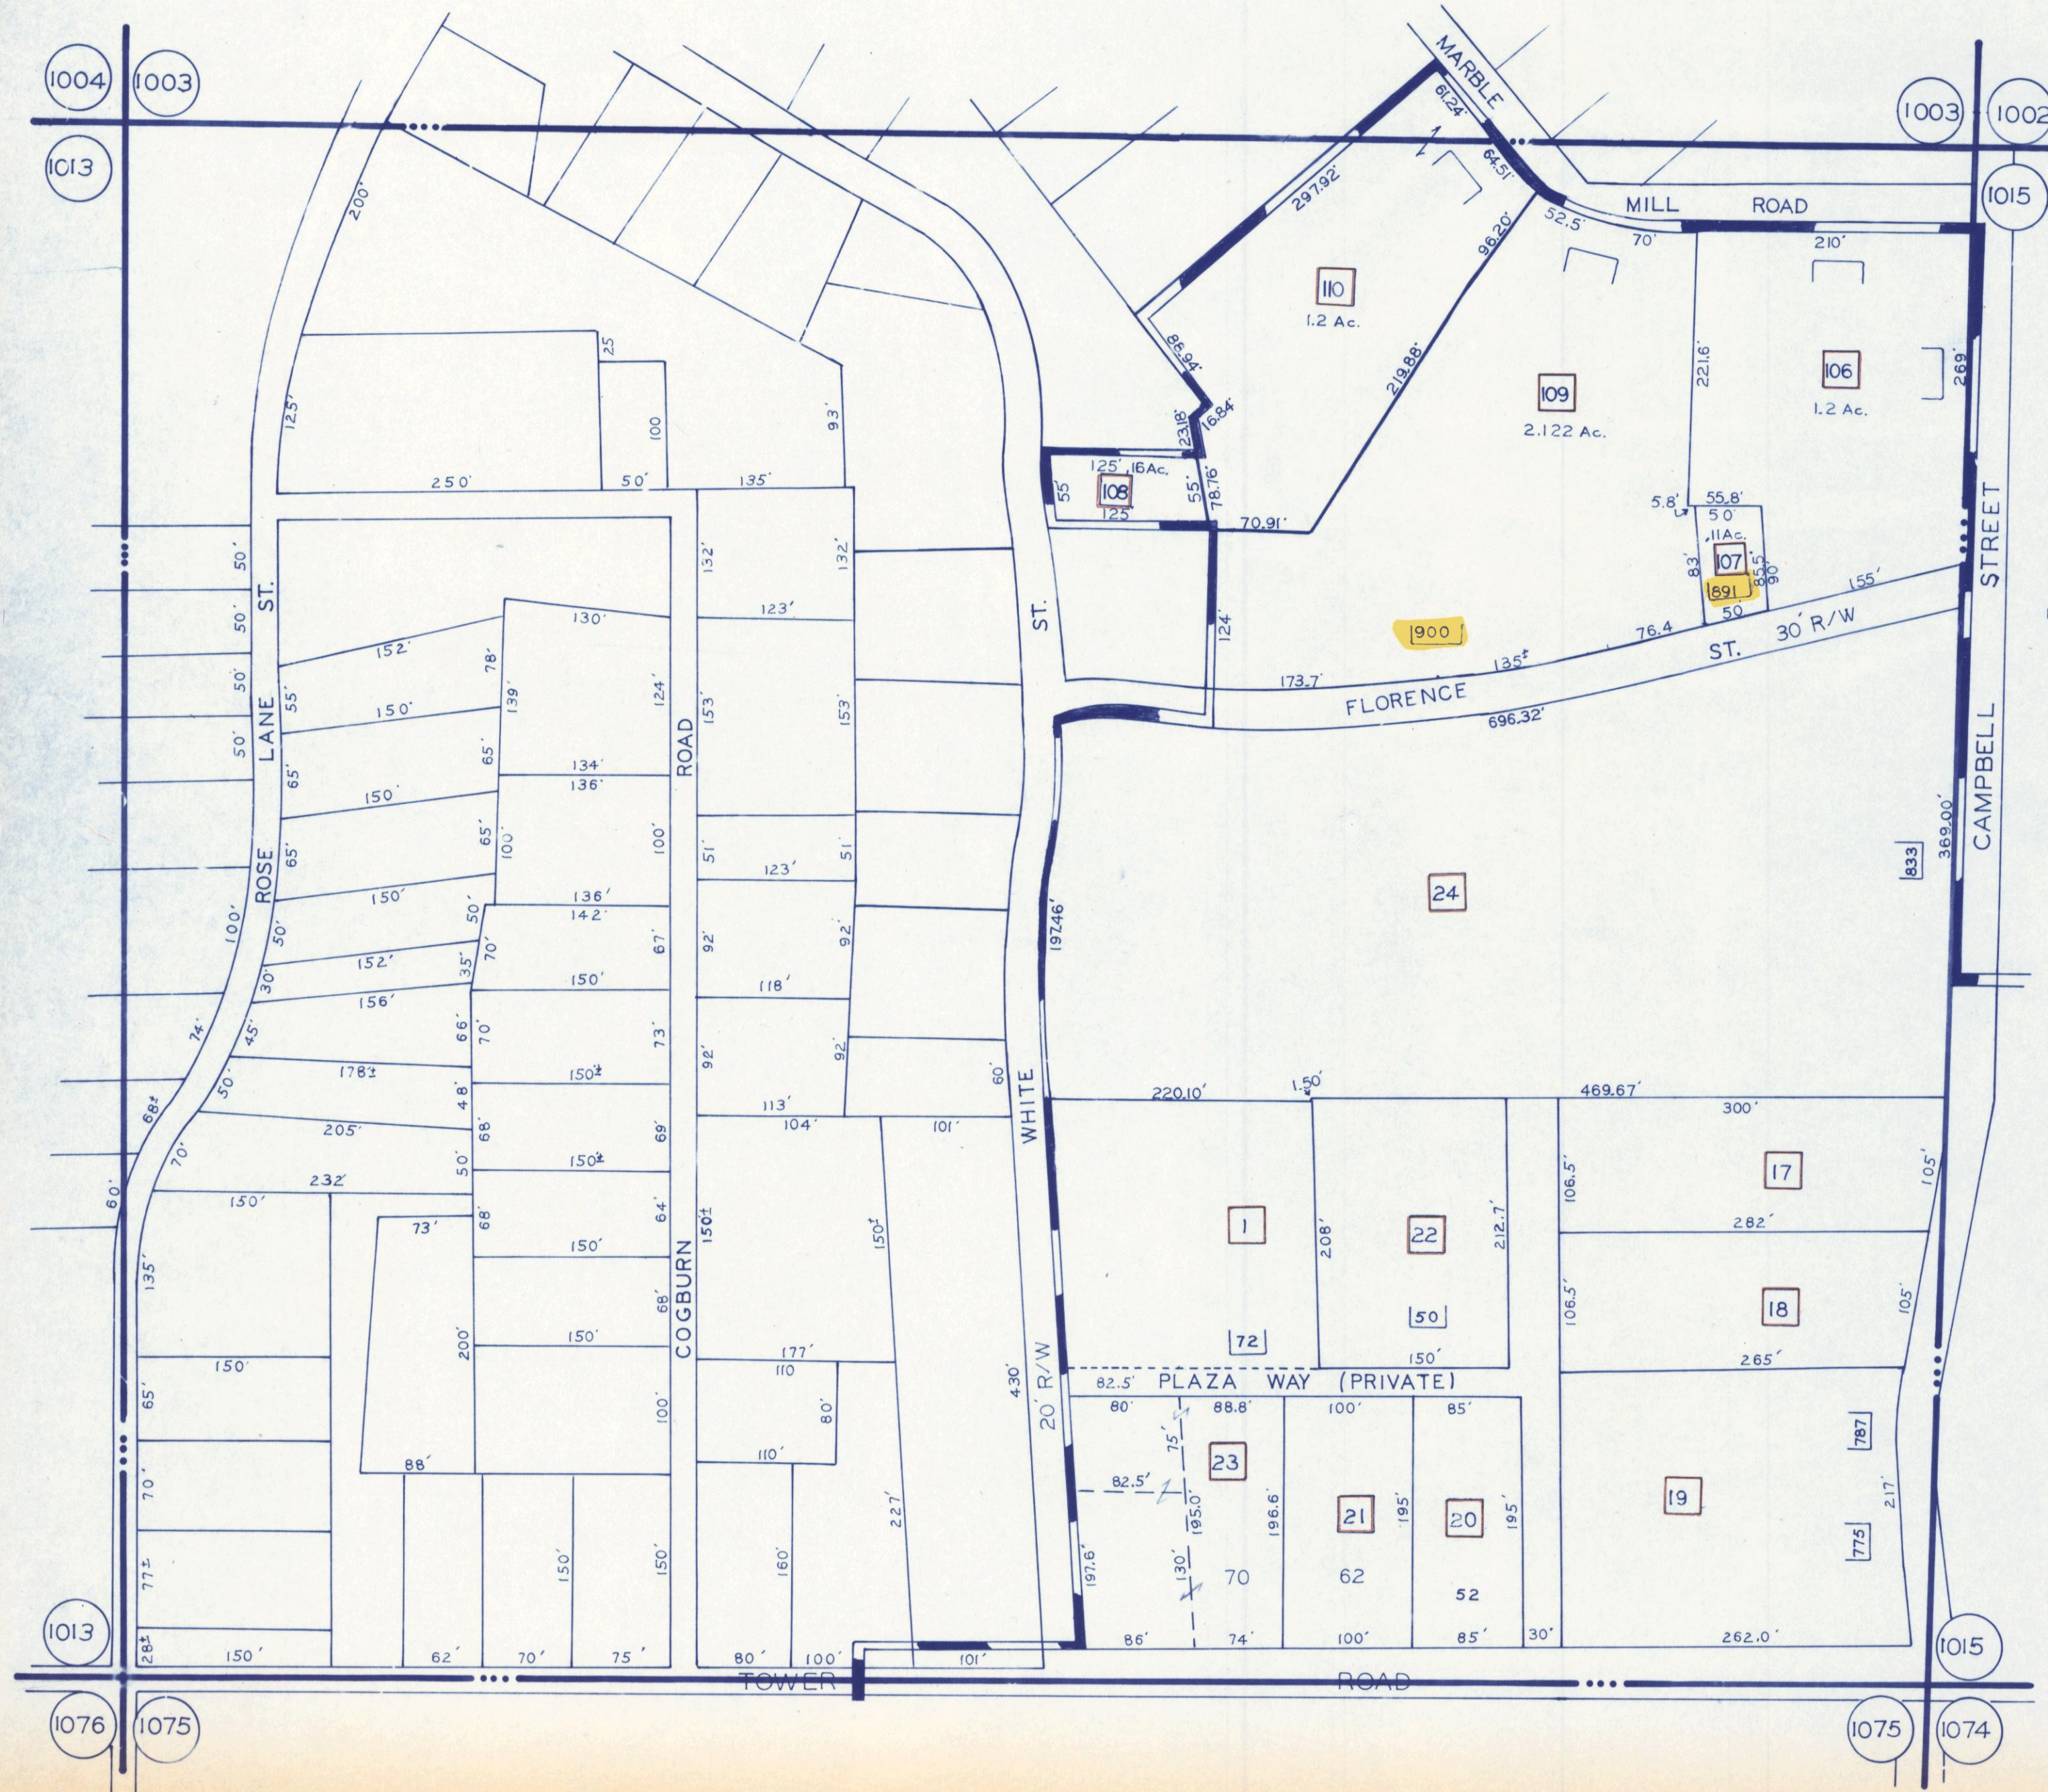

L.L. 1014 - 16 TH. DIST.

SCALE 1"=100'
REDRAWN 2-13-81
7-10-85
6-30-86
8-16-90