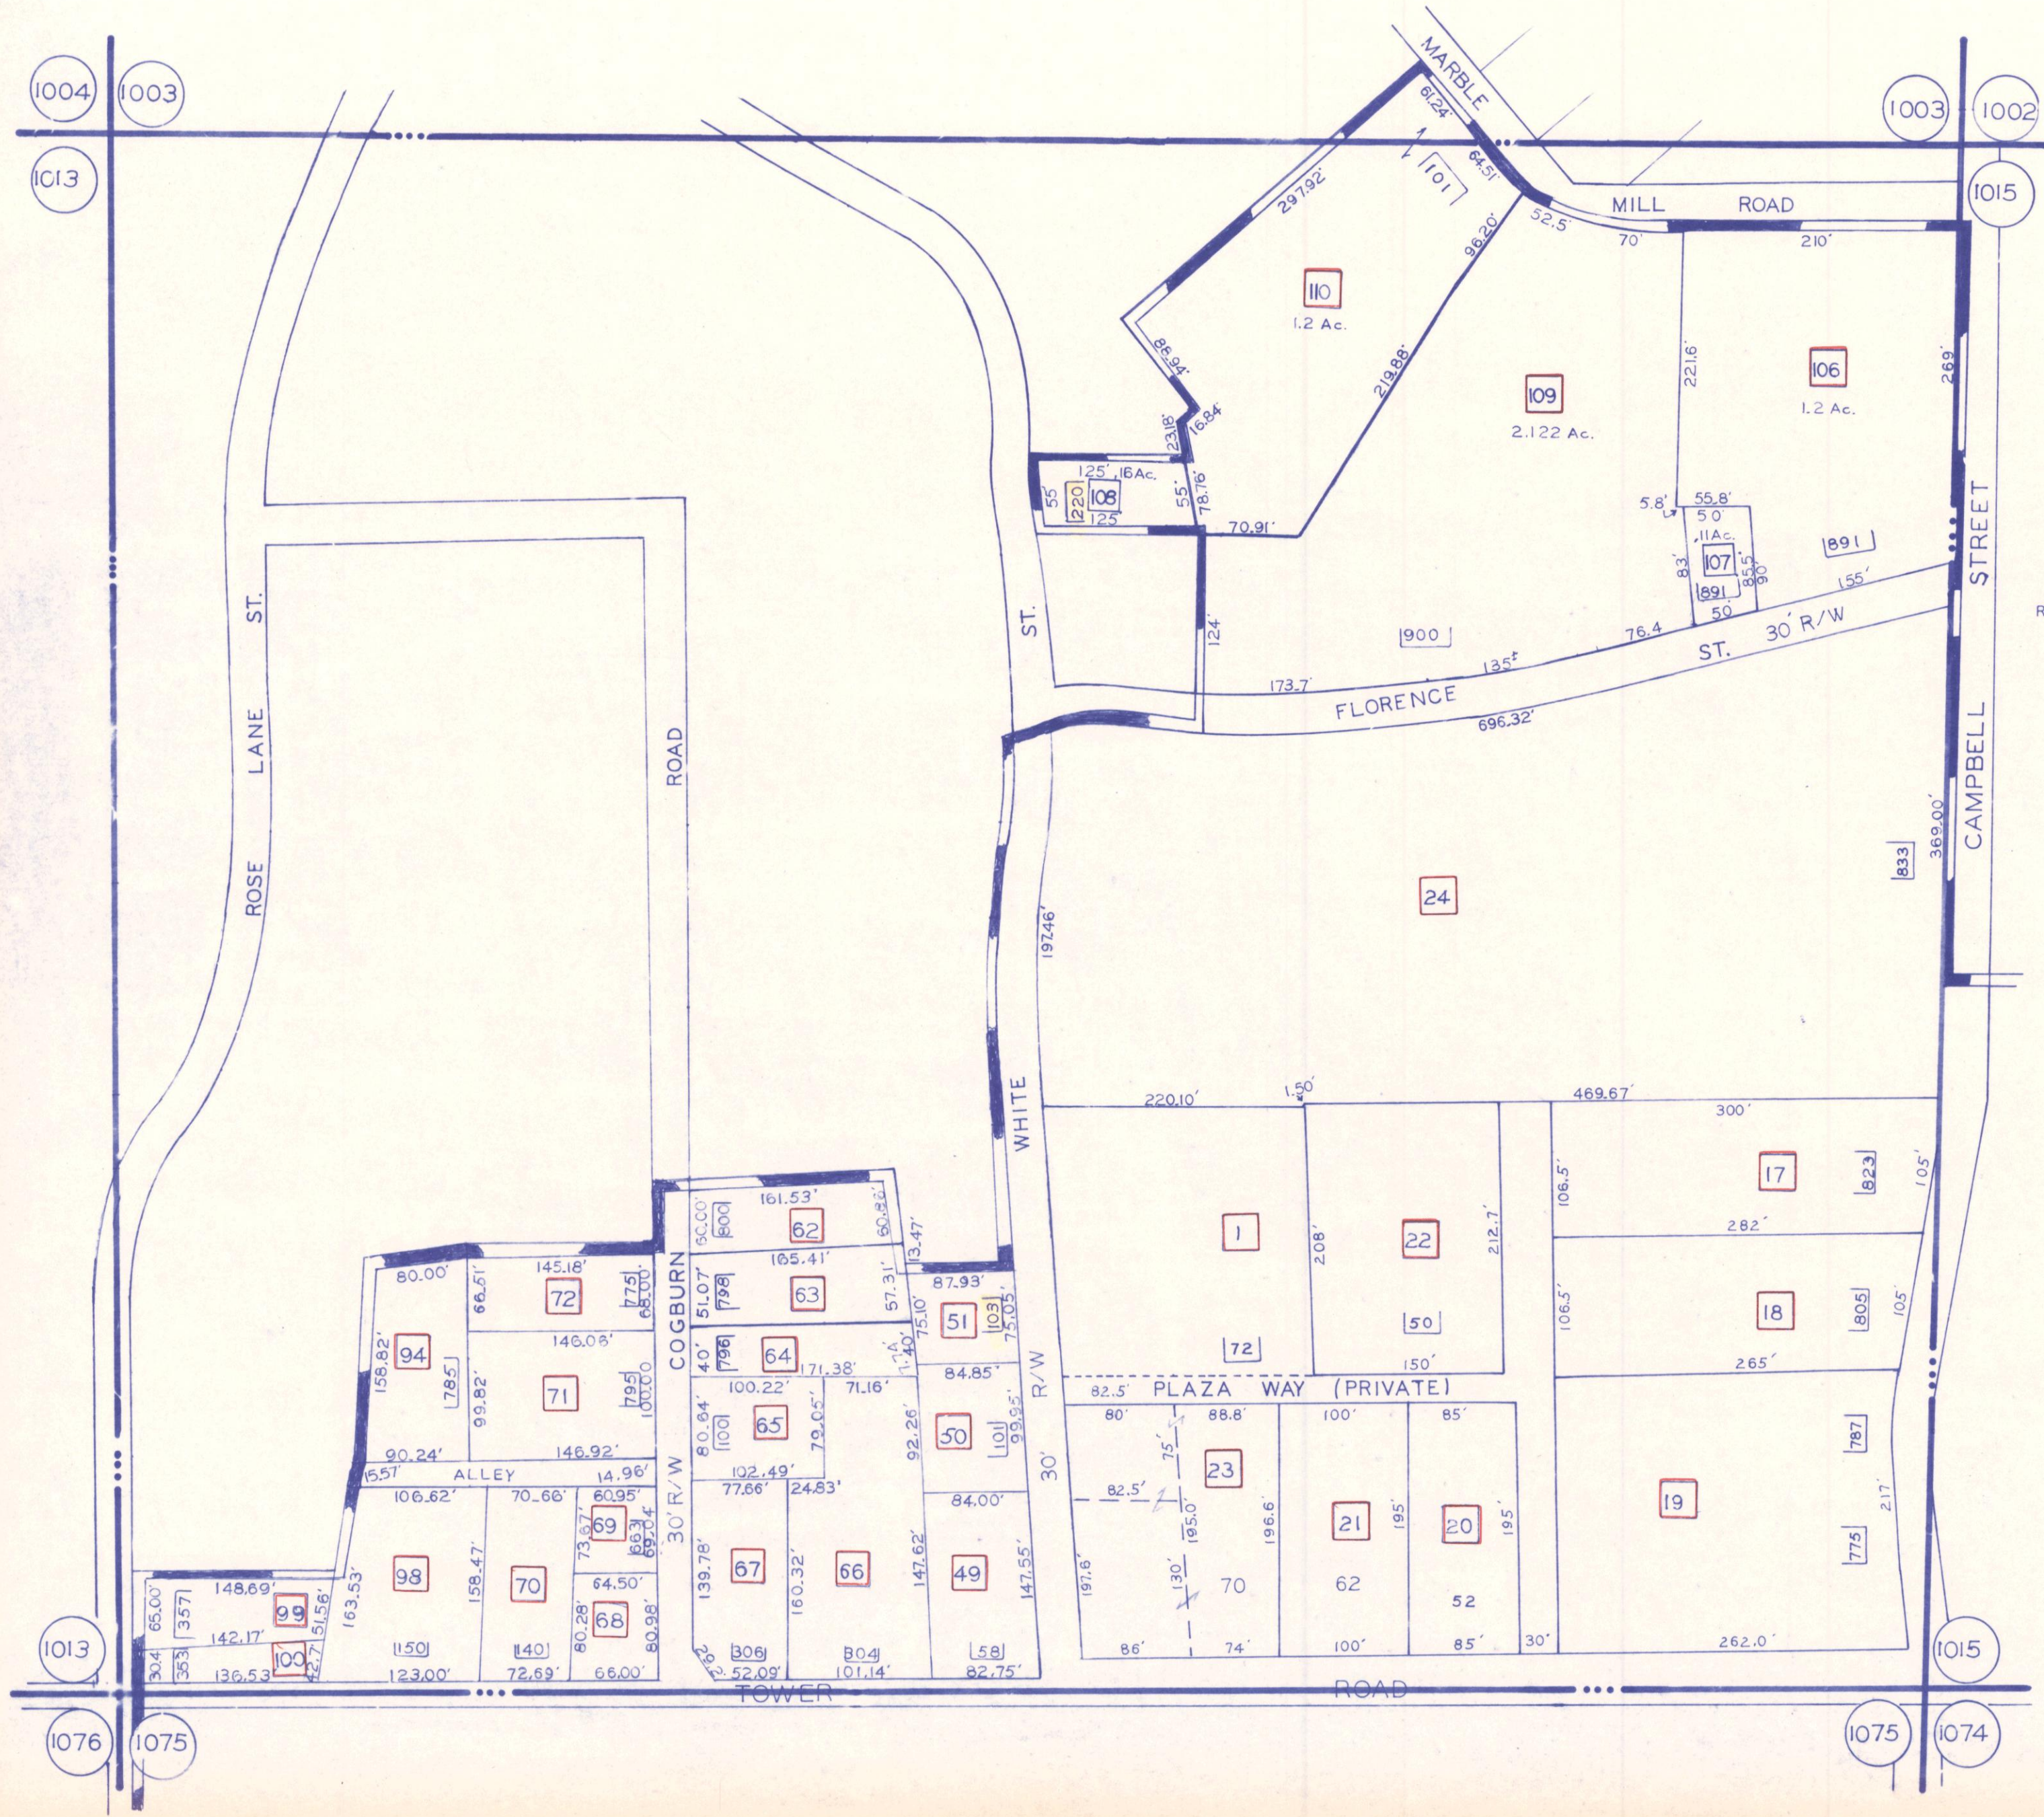

# L.L. 1014 - 16 TH. DIST.

SCALE 1"=100'  
 REDRAWN 2-13-81  
 7-10-85  
 6-30-86  
 8-16-90  
 12-11-91  
 8-12-92  
 8-24-93  
 9-1-93