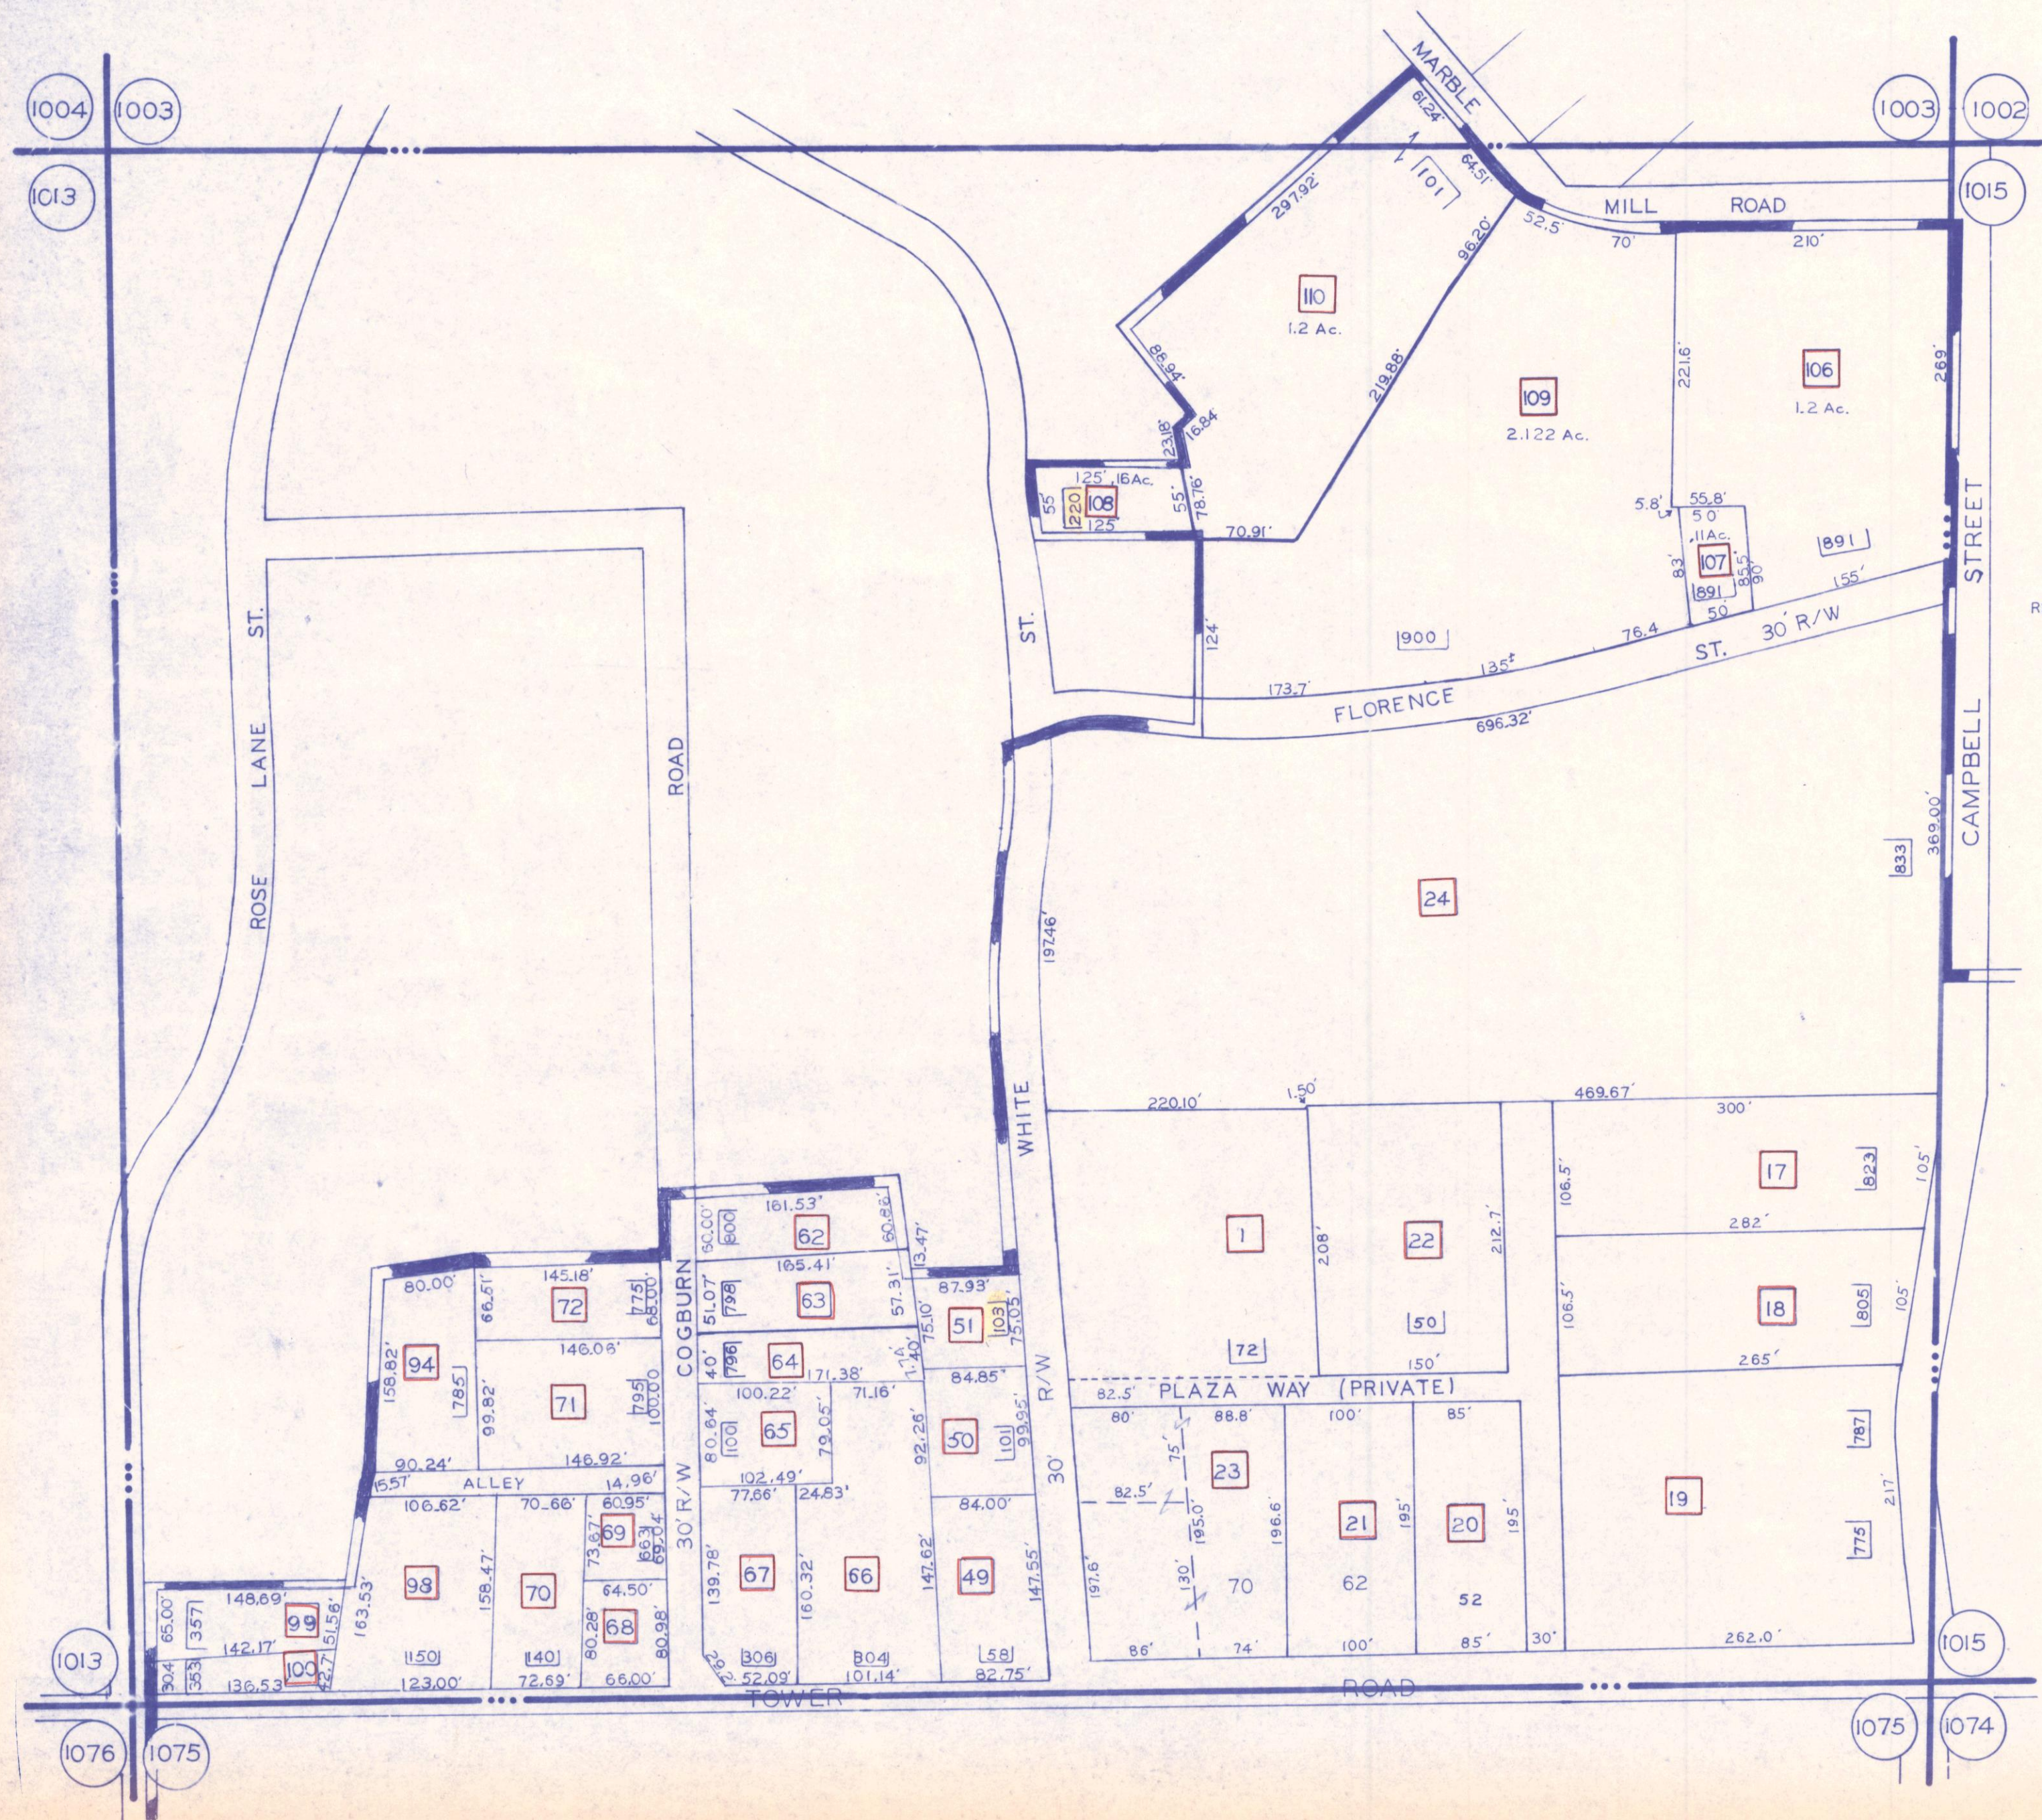

# L.L. 1014 - 16 TH. DIST.

SCALE 1"=100'  
 REDRAWN 2-13-81  
 7-10-85  
 6-30-86  
 8-16-90  
 12-11-91  
 8-12-92  
 8-24-93  
 9-1-93