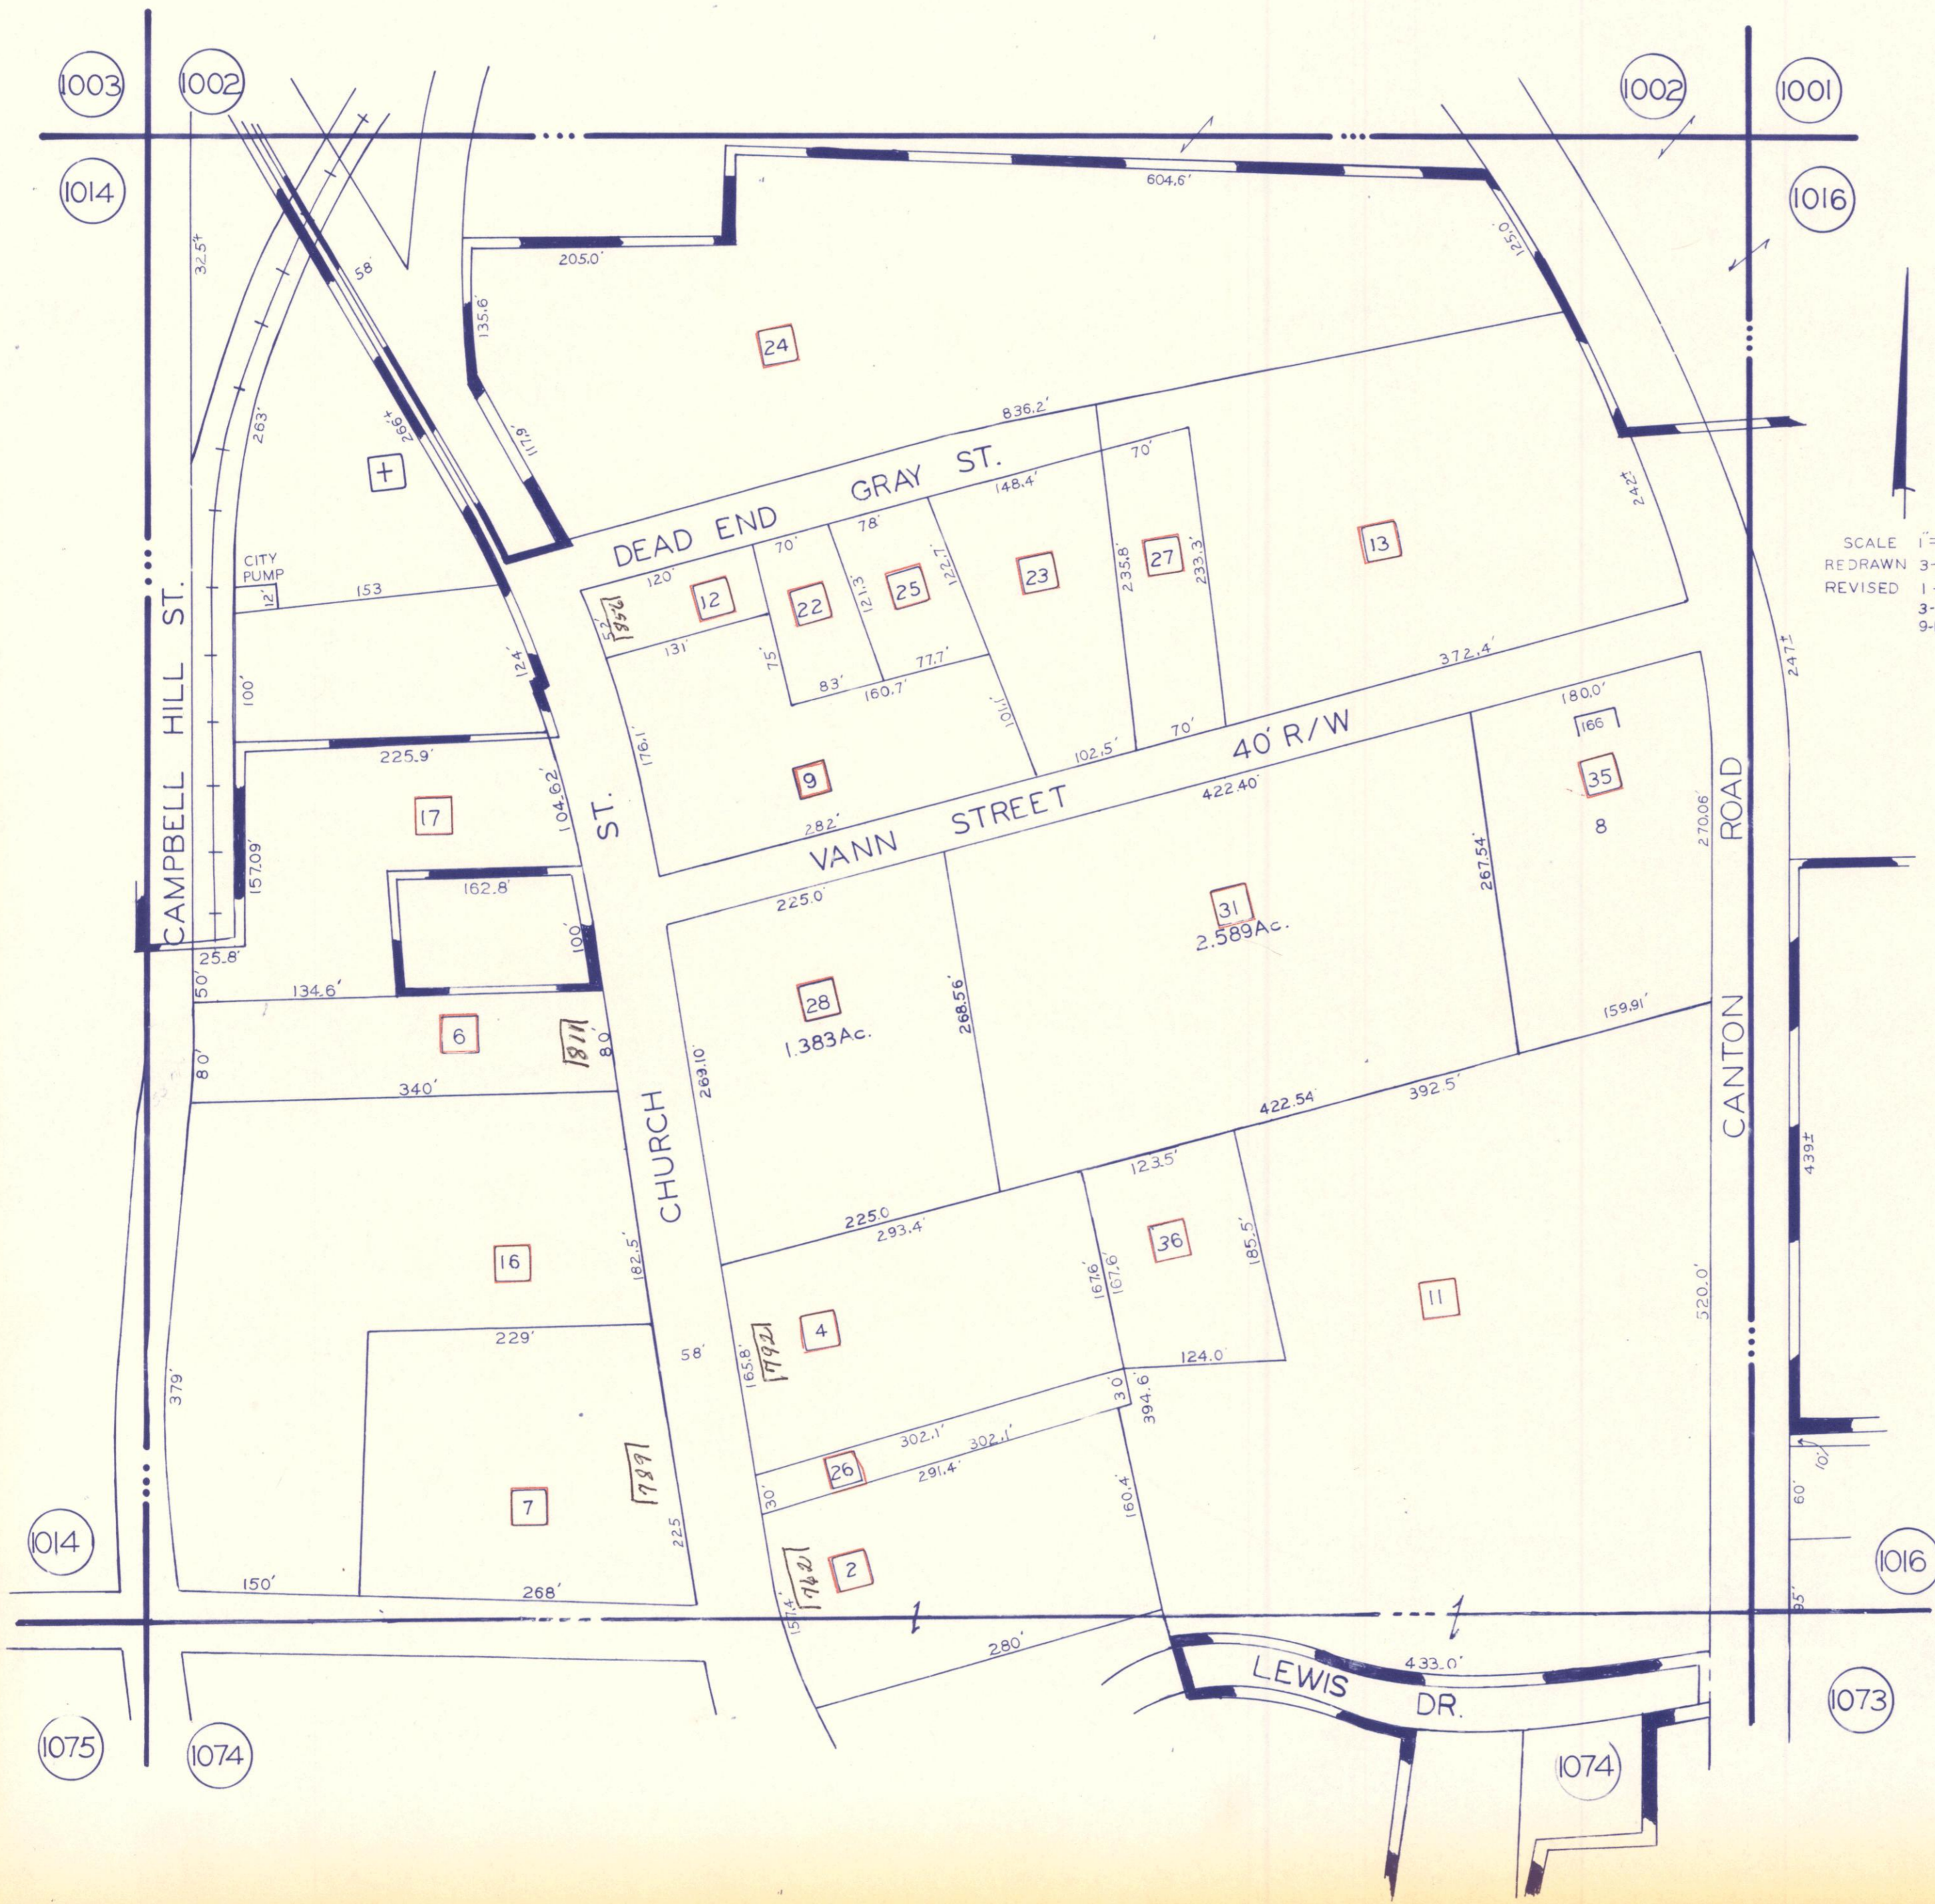

L.L. 1015 -16 TH. DIST.

SCALE 1"=100'
REDRAWN 3-4-81
REVISED 1-5-82
3-17-83
9-19-83