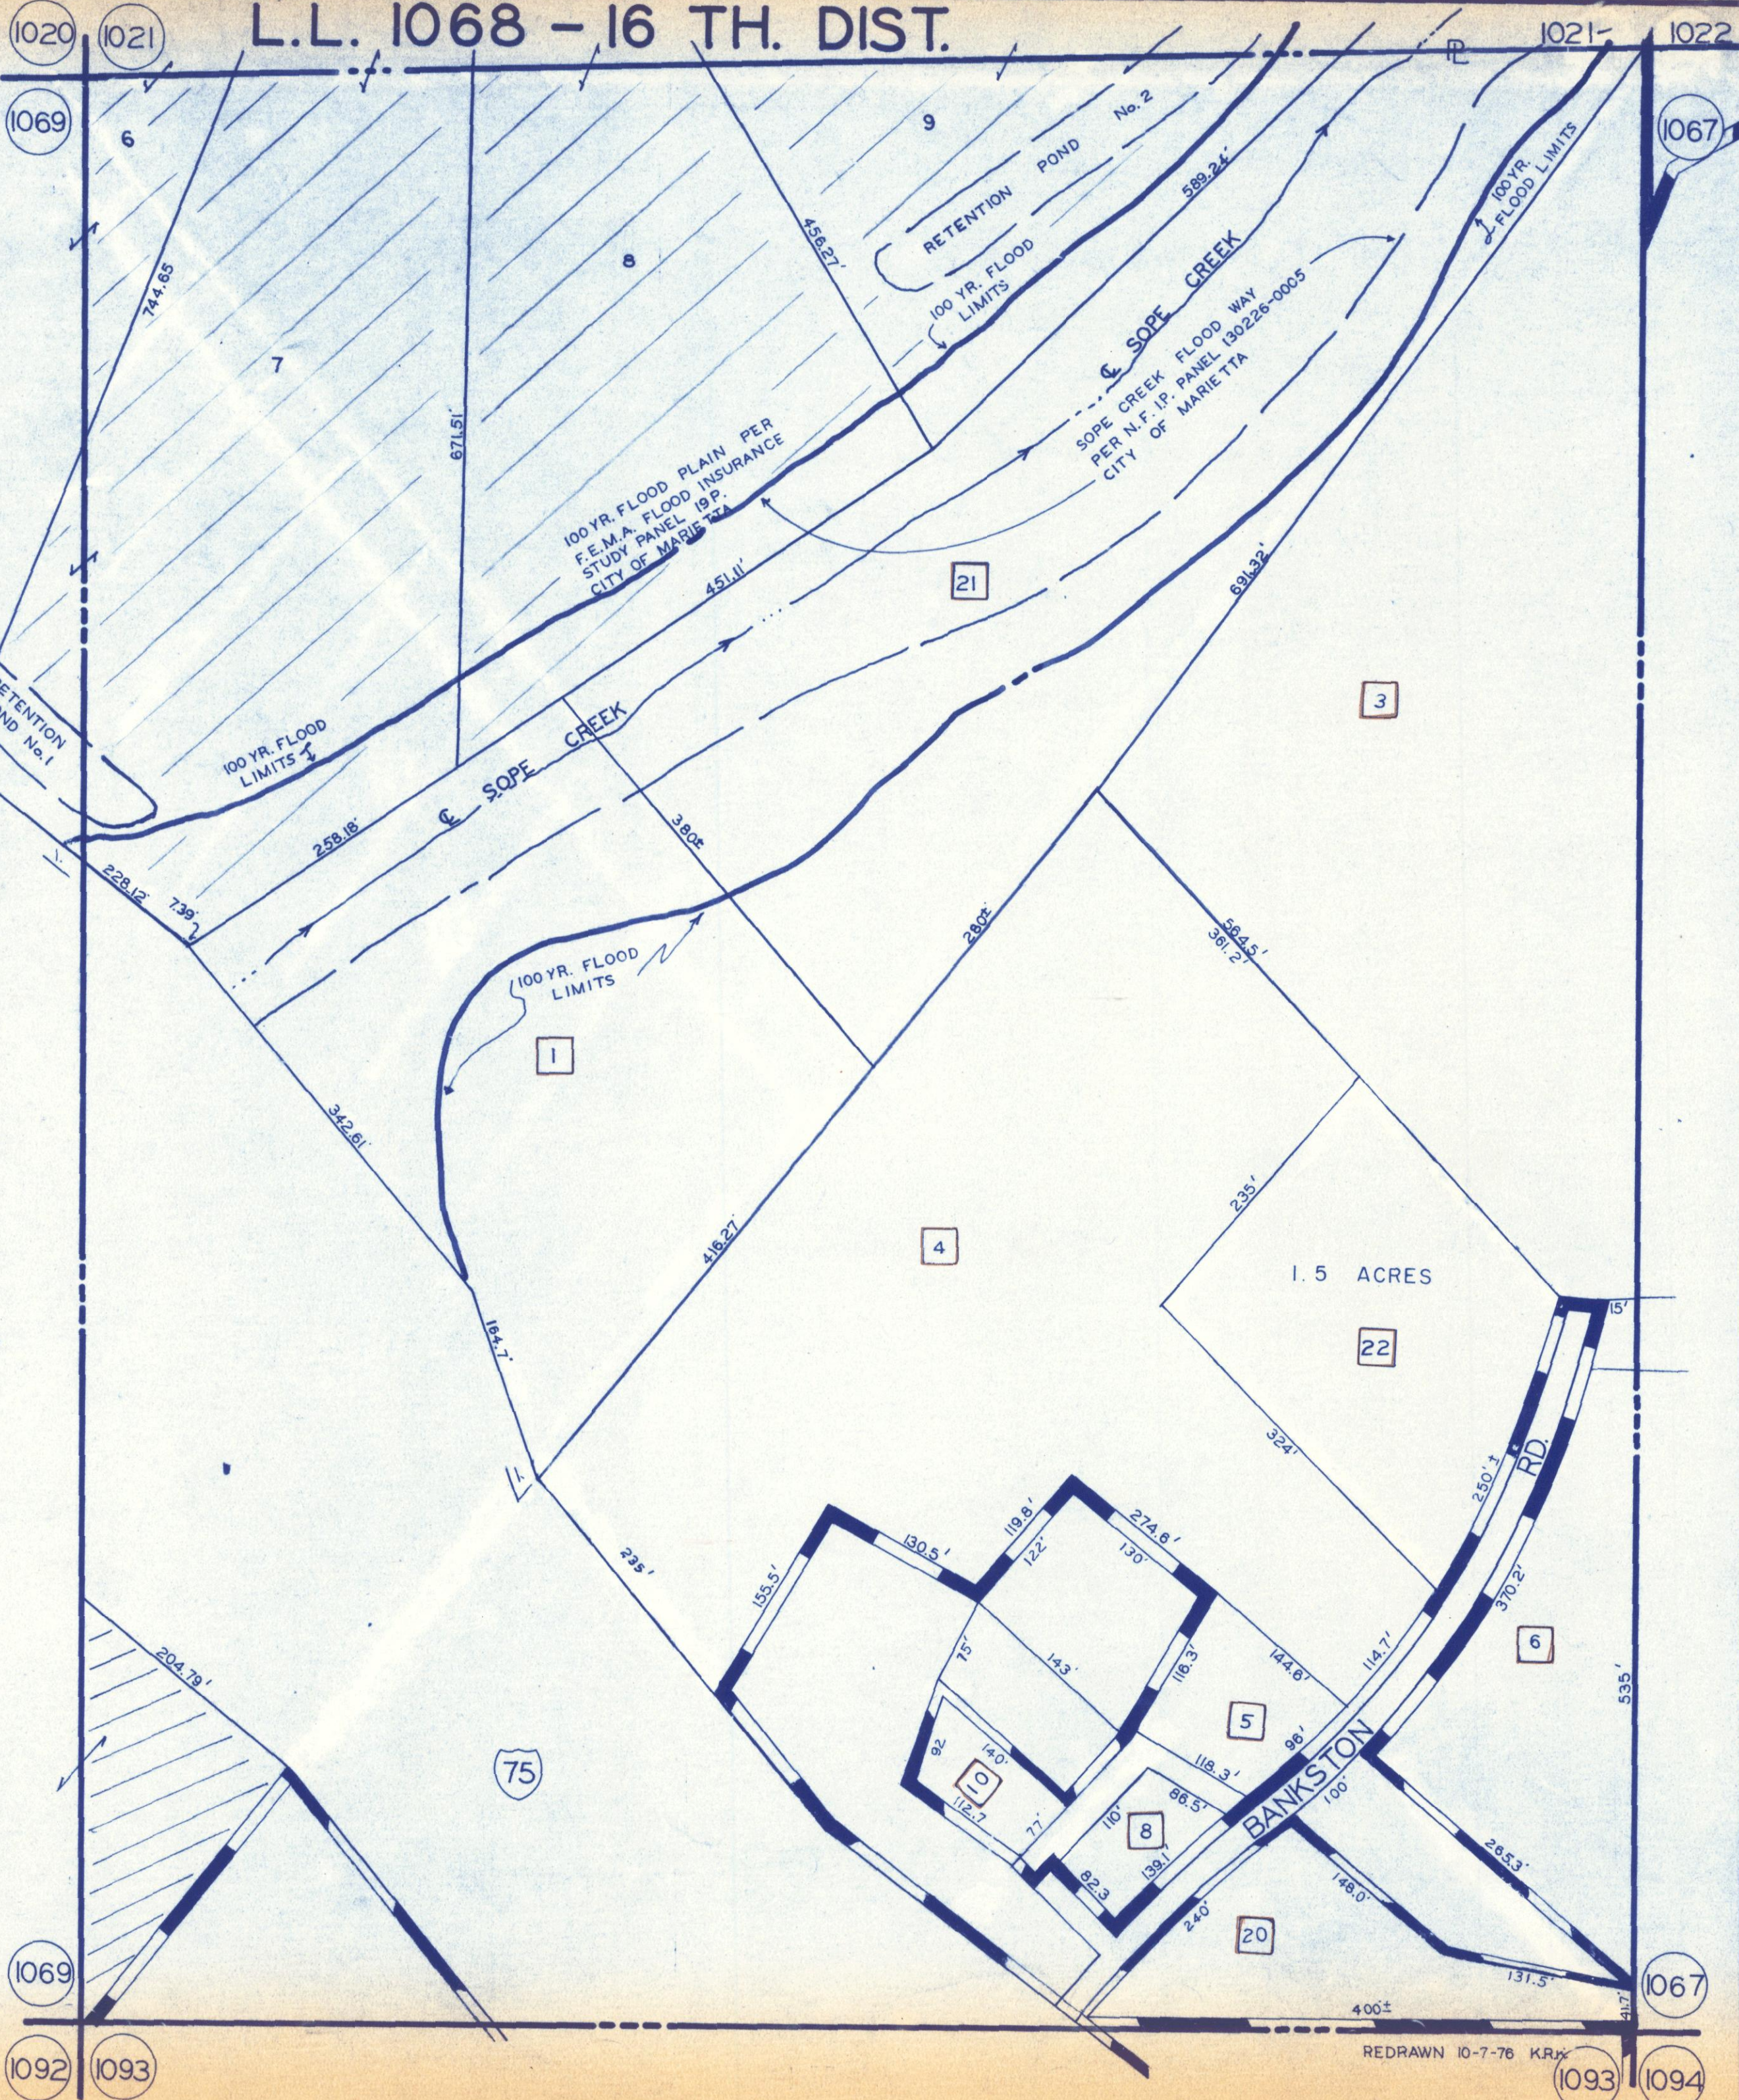

L.L. 1068 - 16 TH. DIST.

SCALE 1"=100'
REVISED 1-8-85
1-8-86

MARIETTA I-75 IND. PROPERTIES

REDRAWN 10-7-76 K.R.K.