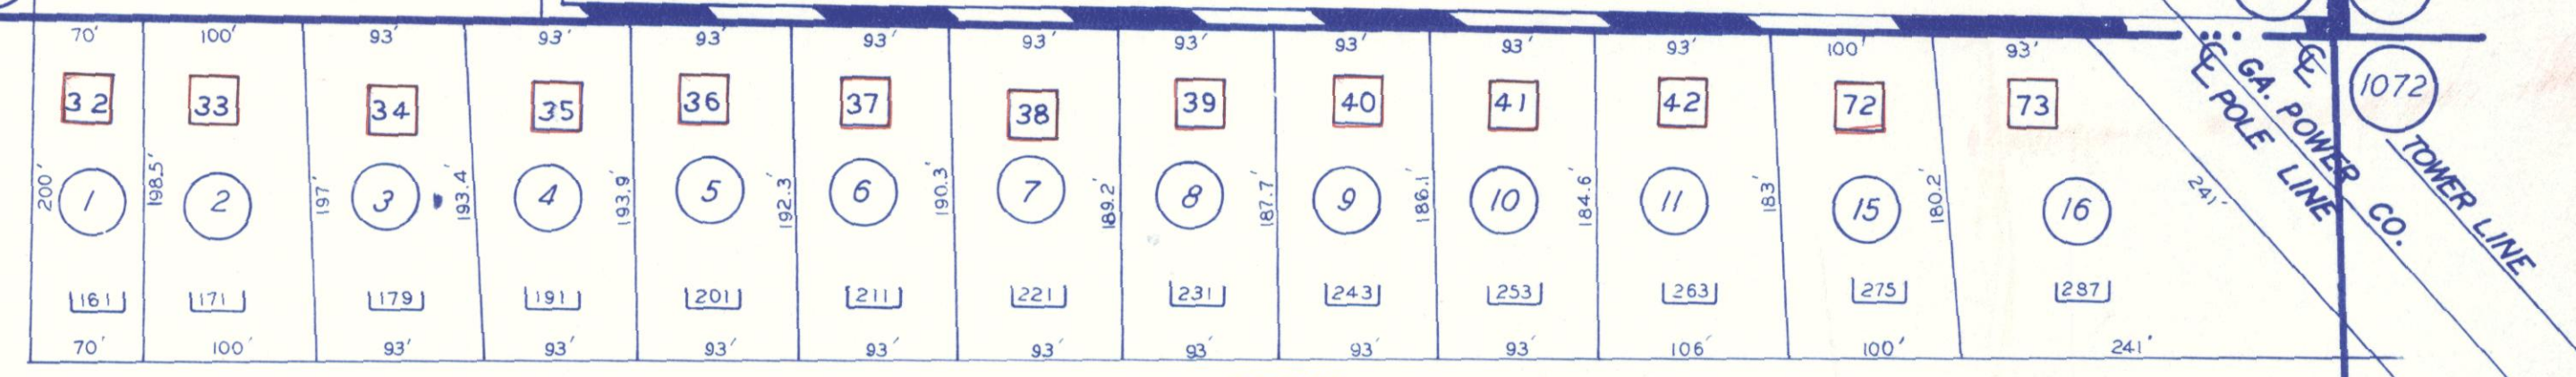

# 1073-16

1074

1016 1017

1072

SEQUOIA DRIVE 40' R/W

STREET

CHEROKEE

DRIVE 40' R/W

ETOWAH

KENNESTONE DR.

LANE 40' R/W

MEADOWBROOK

DRIVE 40' R/W

IROQUOIS

SCALE: 1"=100'  
TRACED: 8-20-81

1074

CHICOPEE DRIVE 40' R/W

1087 1088