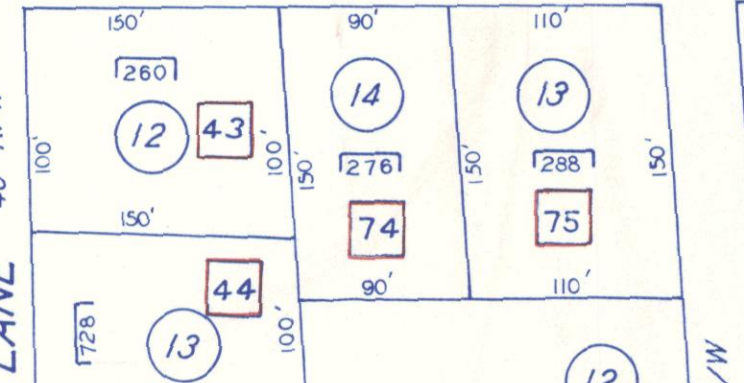

# 1073-16

1074

1016 1017

1072

SEQUOIA DRIVE 40' R/W

STREET

CHEROKEE

DRIVE 40' R/W

ETOWAH

KENNESTONE DR.

LANE 40' R/W

MEADOWBROOK

DRIVE 40' R/W

IROQUOIS

SCALE: 1"=100'  
TRACED: 8-20-81

1074

CHICOPEE DRIVE 40' R/W

1087 1088