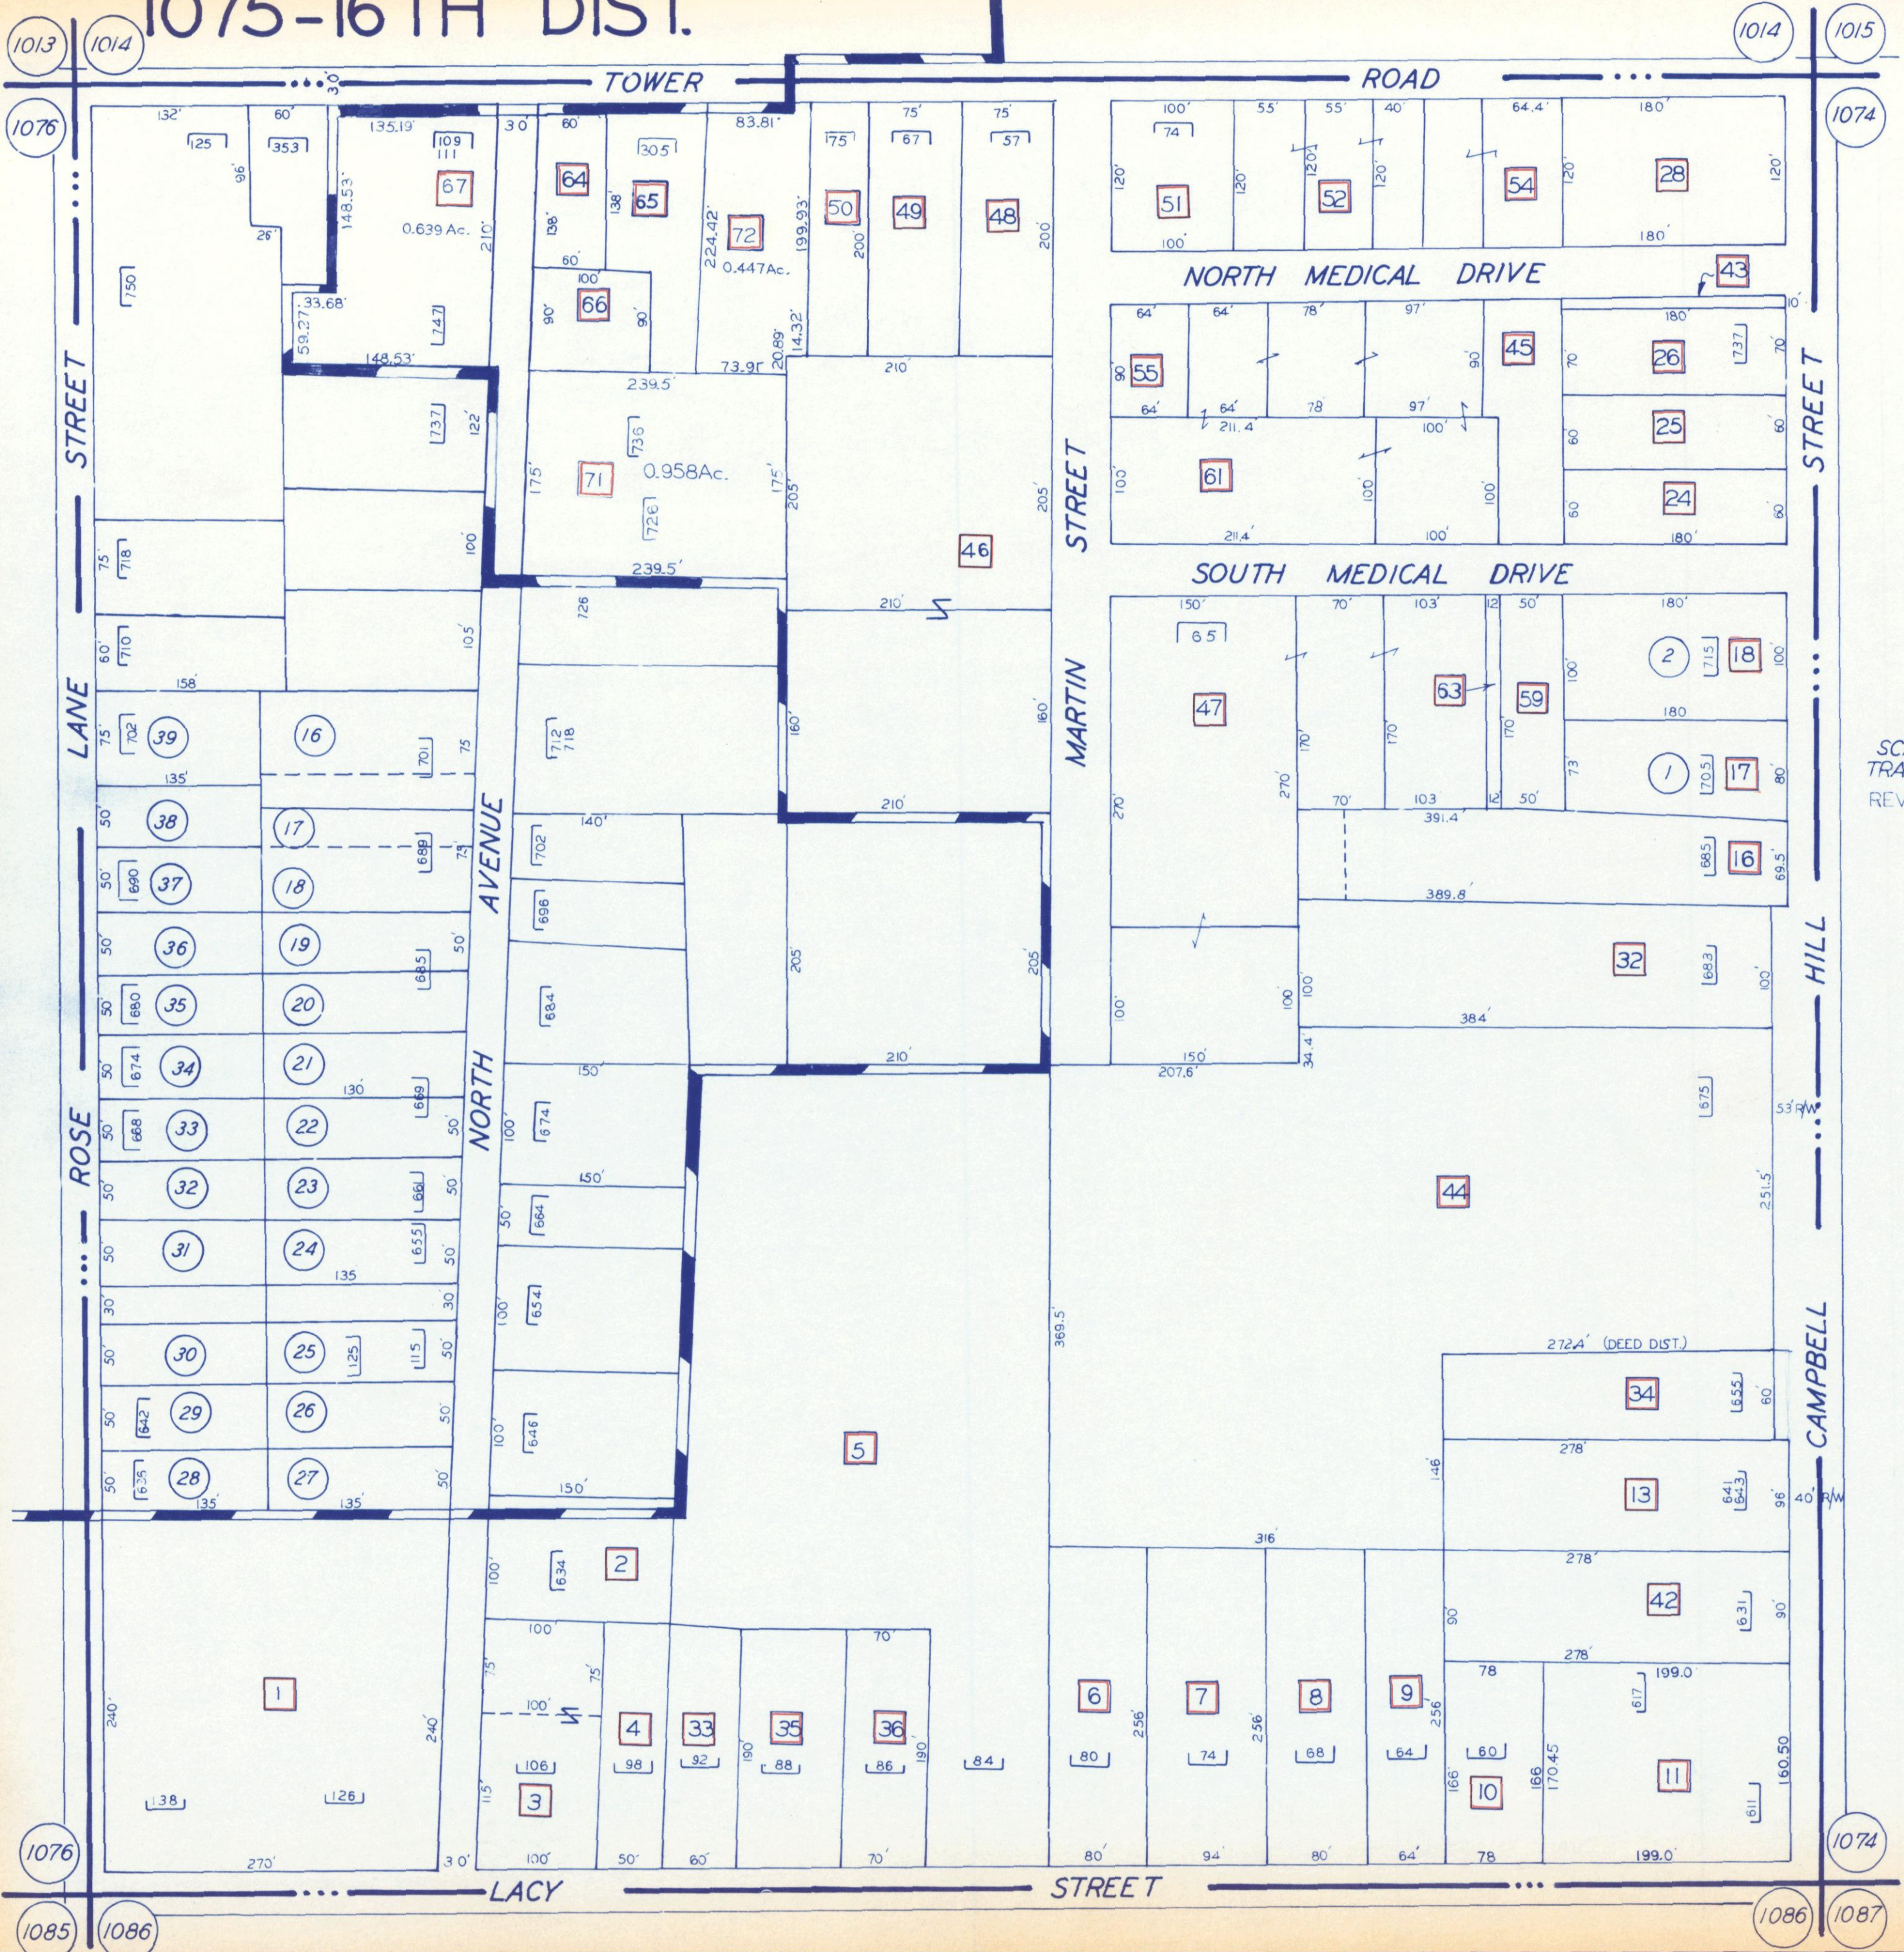

# 1075-16TH DIST.

SCALE: 1"=100'  
TRACED: 8-26-81  
REVISED 1-12-83  
11-26-86  
7-9-87

1013 1014  
1076  
1076  
1085 1086

1014 1015  
1074  
1074  
1086 1087

STREET

LANE

ROSE

AVENUE

NORTH

LACY

TOWER

ROAD

NORTH MEDICAL DRIVE

SOUTH MEDICAL DRIVE

MARTIN

STREET