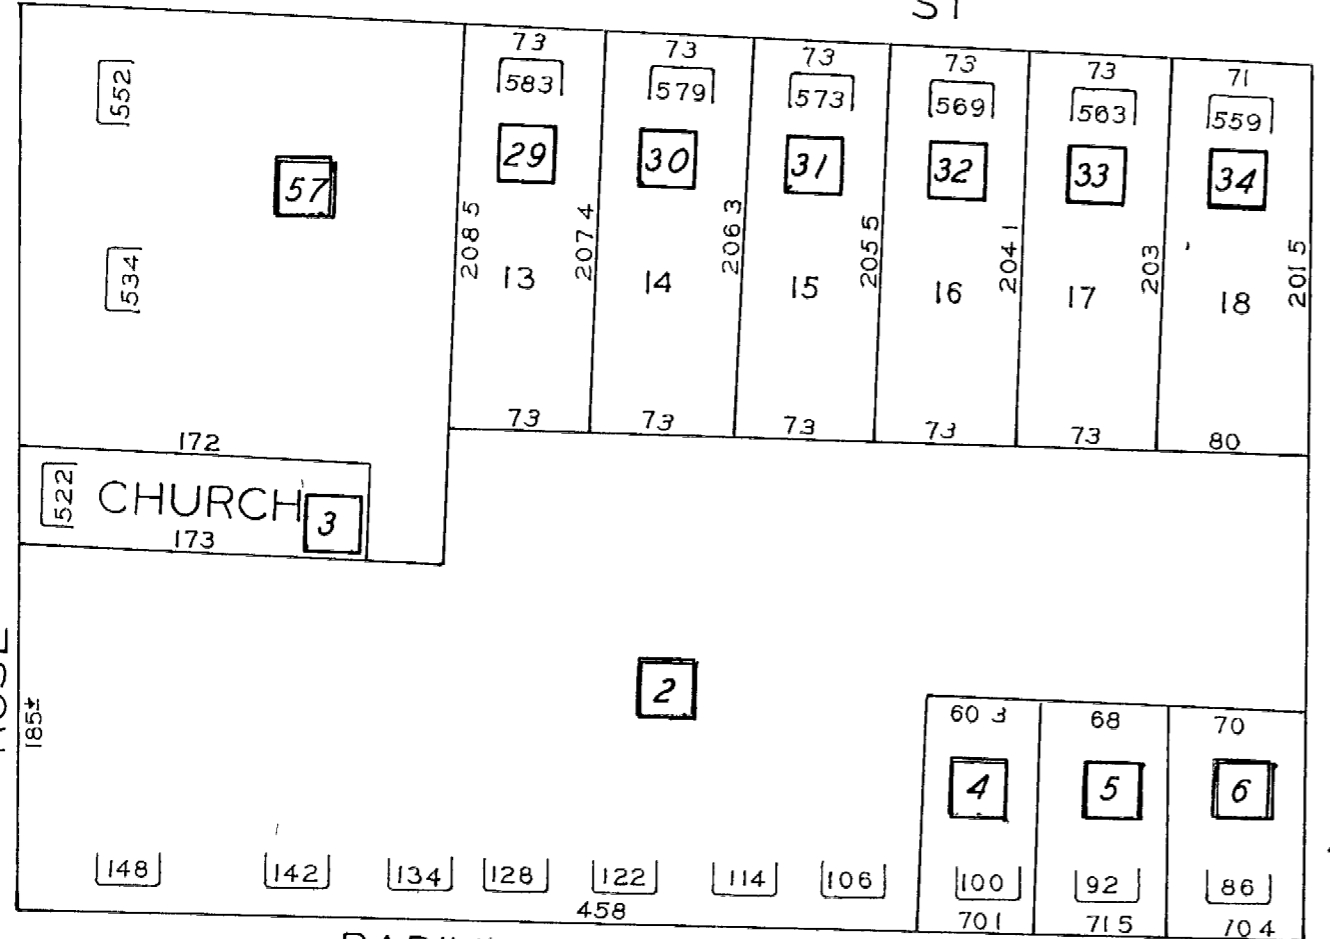

L.L. 1086 - 16 TH. DIST.

1076

1075

1075

1074

1085

1087

LACY ST

ROSE LANE

NANCY ST

ST

ST JOSEPH WAY

RADIUM ST

ST

RADIUM ST

ST

CITY WATER WORKS

LEWIS PARK

NORTH SESSIONS ST

SUGAR HILL DRIVE

CAMPBELL HILL ST

SCALE 1"=100'
TRACED 9-9-81

1085

1087

1148

1147

1147

1145