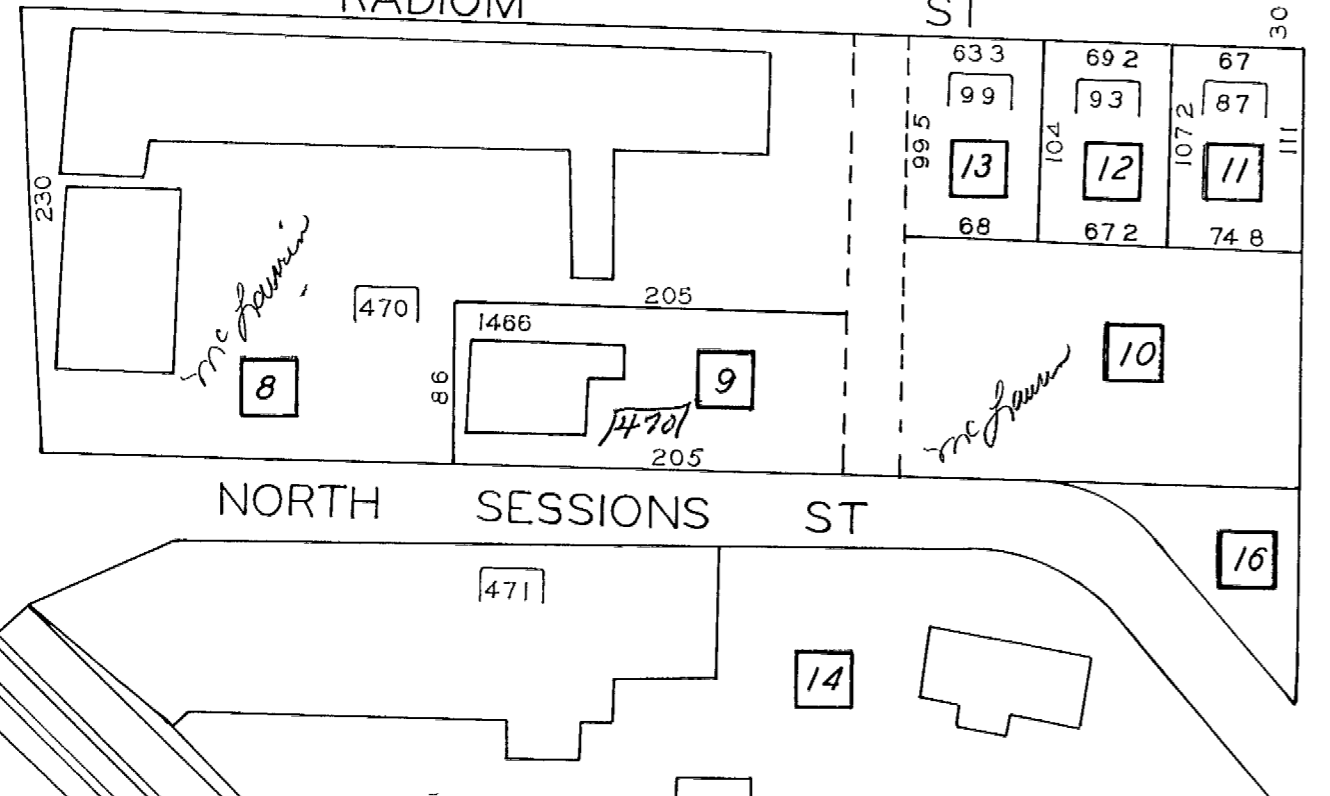

L.L. 1086 - 16 TH. DIST.

1076

1075

1075

1074

1085

1087

LACY ST

CITY WATER WORKS

LEWIS PARK

NORTH SESSIONS ST

SUGAR HILL DRIVE

CAMPBELL HILL ST

SCALE 1"=100'
TRACED 9-9-81

1085

1087

1148

1147

1147

1145