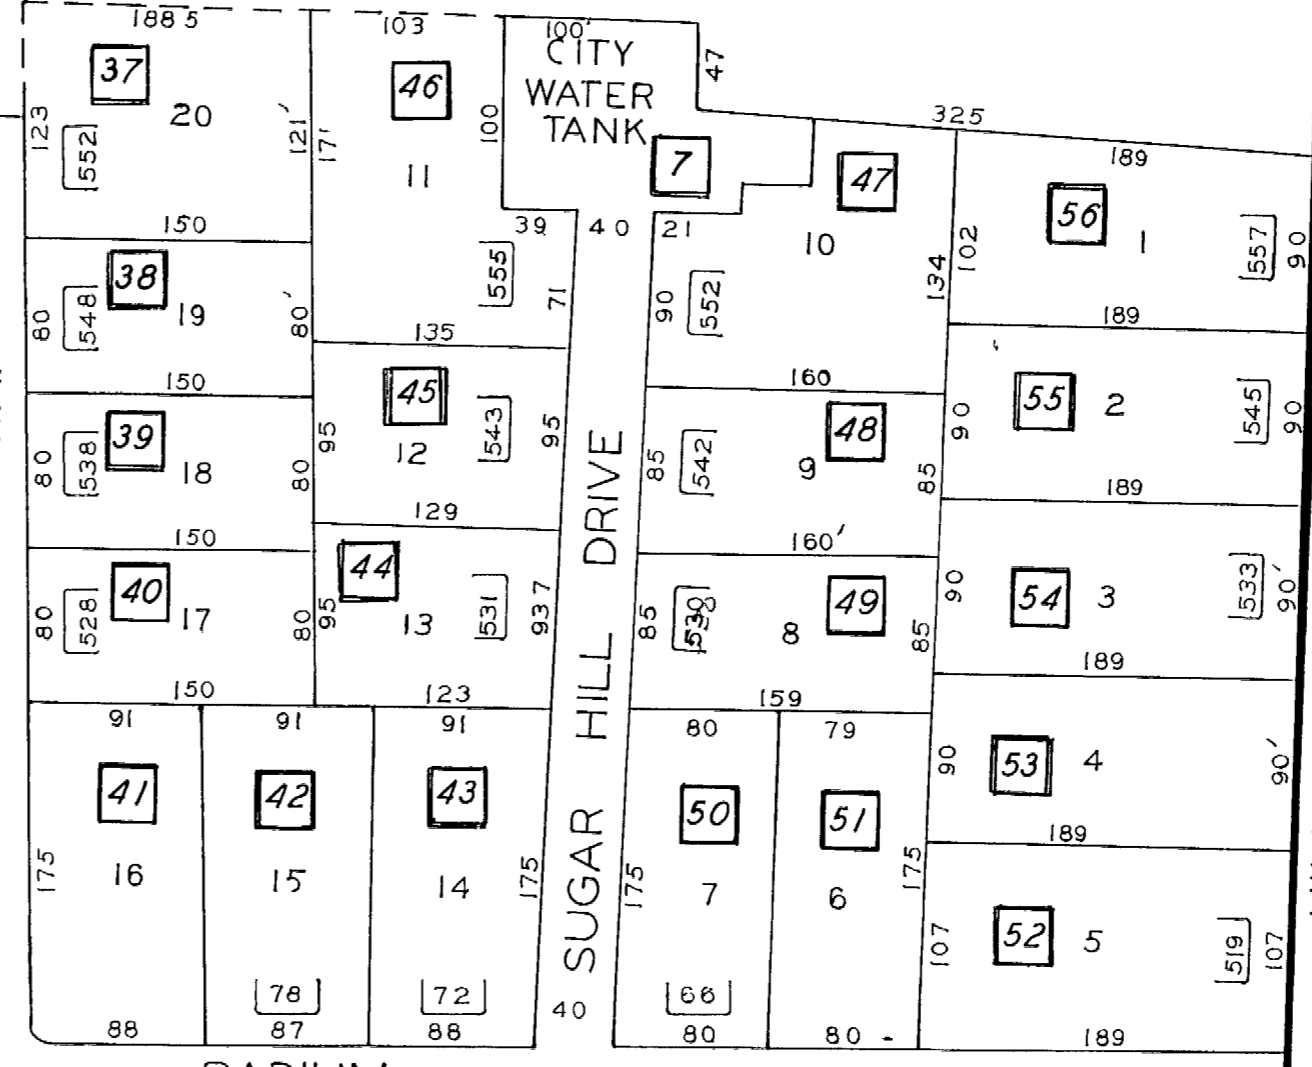

L.L. 1086 - 16 TH. DIST.

1076

1075

1075

1074

1085

1087

LACY ST

ROSE LANE

NANCY ST

ST

ST JOSEPH WAY

RADIUM ST

ST

RADIUM ST

ST

CITY WATER WORKS

LEWIS PARK

NORTH SESSIONS ST

SUGAR HILL DRIVE

CAMPBELL HILL ST

SCALE 1"=100'
TRACED 9-9-81

1085

1087

1148

1147

1147

1145