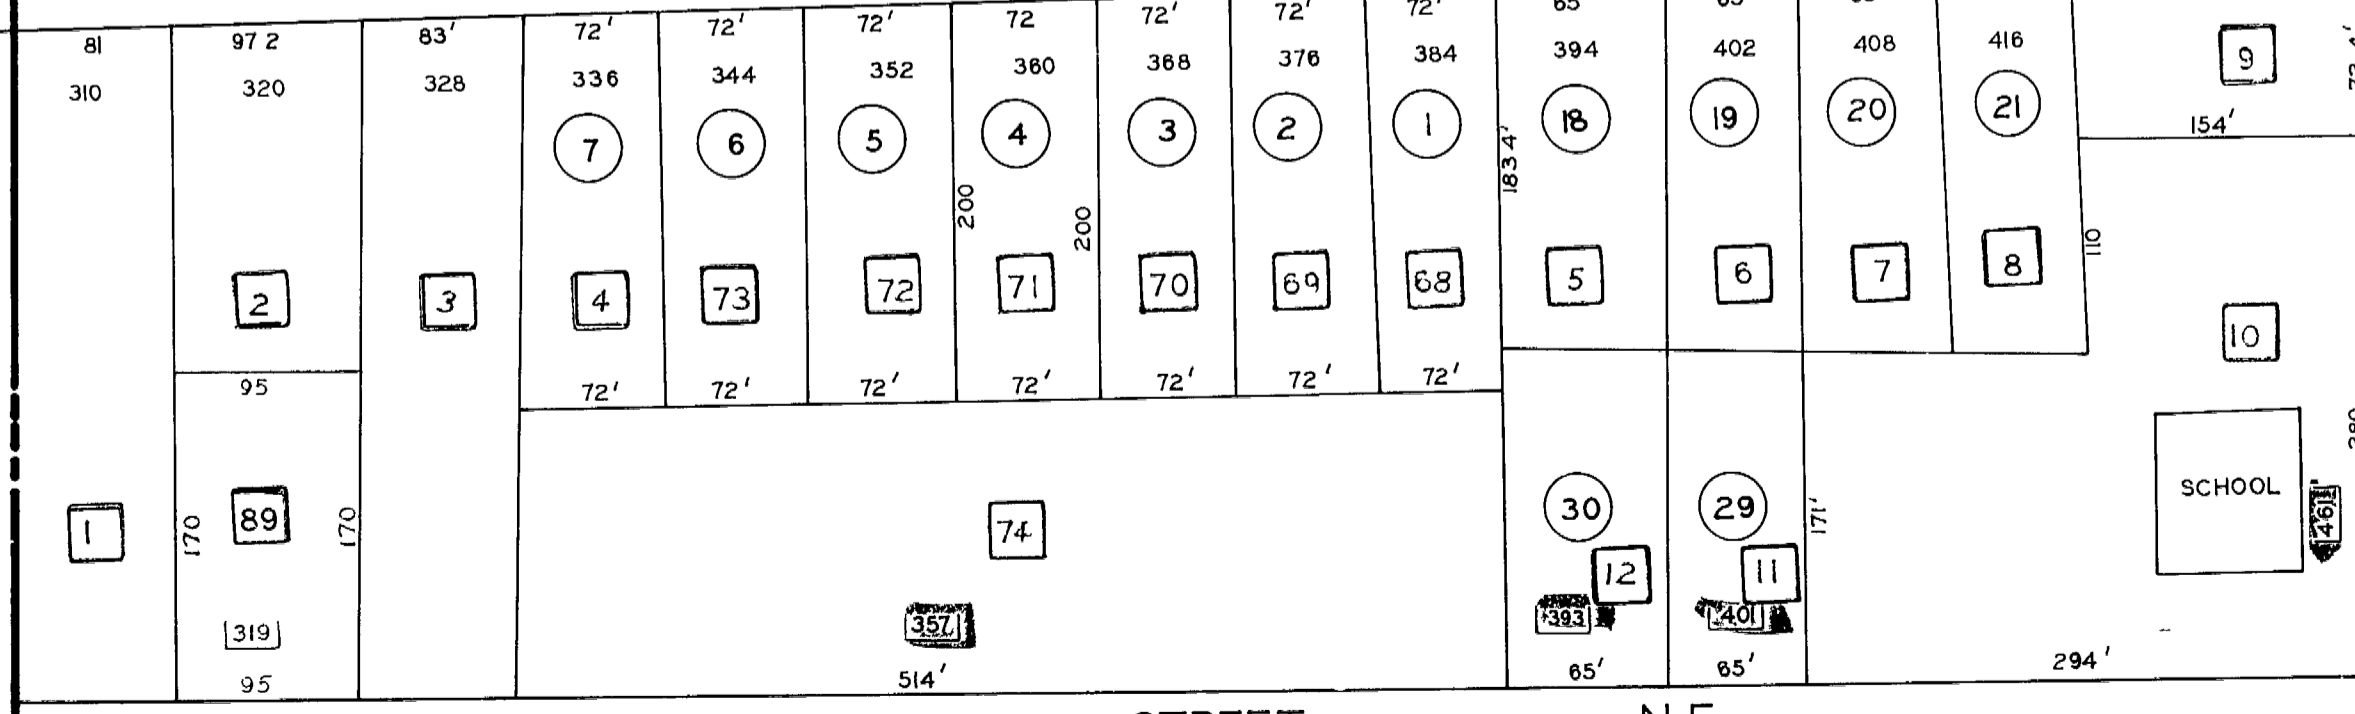

# L.L. 1089 - 16 TH. DIST.

1073

1072

1072

1771

1088

1090

1088

1090

1145

1144

1144

1143

CHICOPEE STREET NE

SEMINOLE DRIVE NE

FREYER DRIVE NE

PINE STREET NE

ALGWOOD ROAD

1/19/85  
 New Wellman, Calif. Co.  
 16-1088-17 + 1089-90 are  
 160 x 180  
 will have fence  
 to correct map  
 + find new map  
 (14)

REVISED 4-30-91  
 7-1-91

REVISED 6 19 62 W S N  
 REVISED 9 10 76 K R K