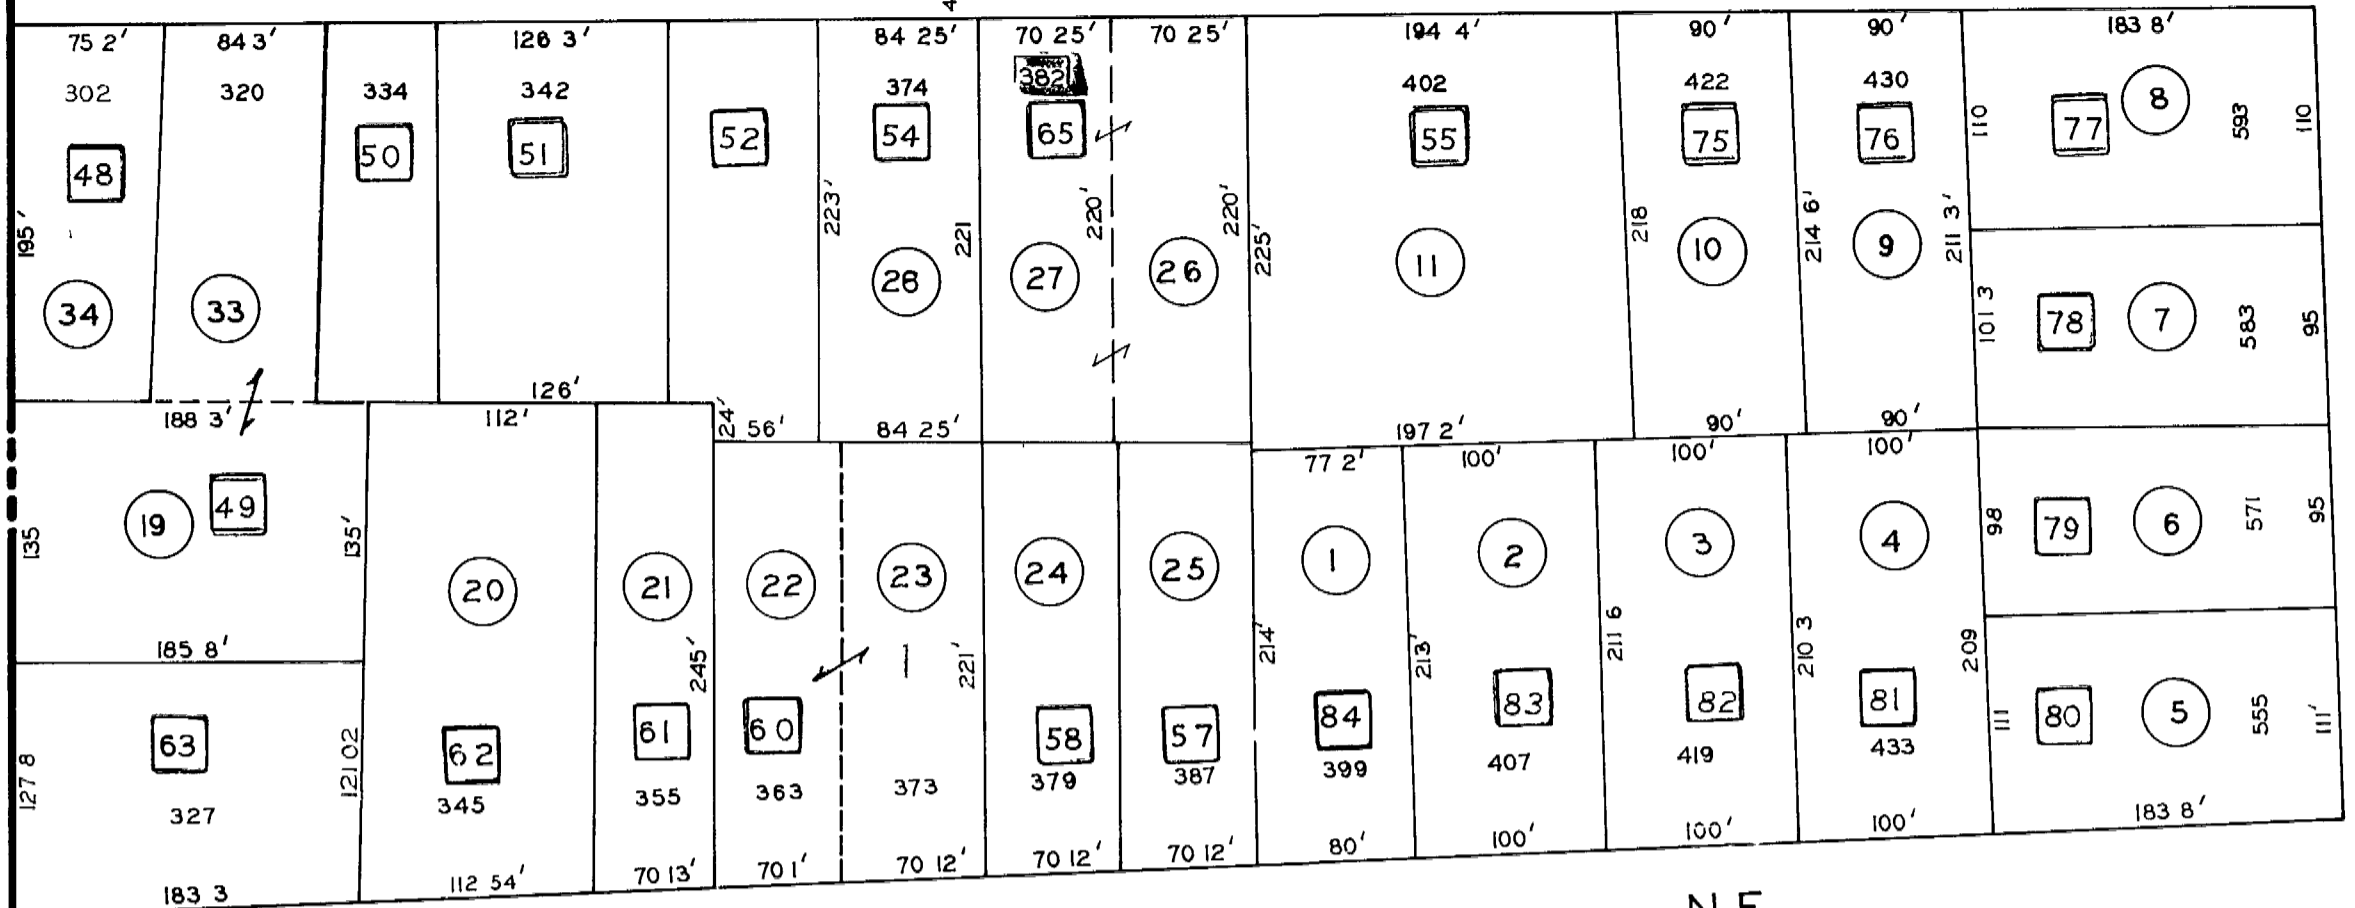

# L.L. 1089 - 16 TH. DIST.

1073

1072

1072

1771

1088

1090

1088

1090

1145

1144

1144

1143

CHICOPEE STREET NE

SEMINOLE DRIVE NE

FREYER DRIVE NE

PINE STREET NE

ALGWOOD ROAD

1/19/85  
 New Wellman, Calif. Co.  
 16-1088-17 + 1089-90 are  
 160 x 180  
 will have fence  
 to correct map  
 + find new map  
 (14)

REVISED 4-30-91  
 7-1-91

REVISED 6 19 62 W S N  
 REVISED 9 10 76 K R K