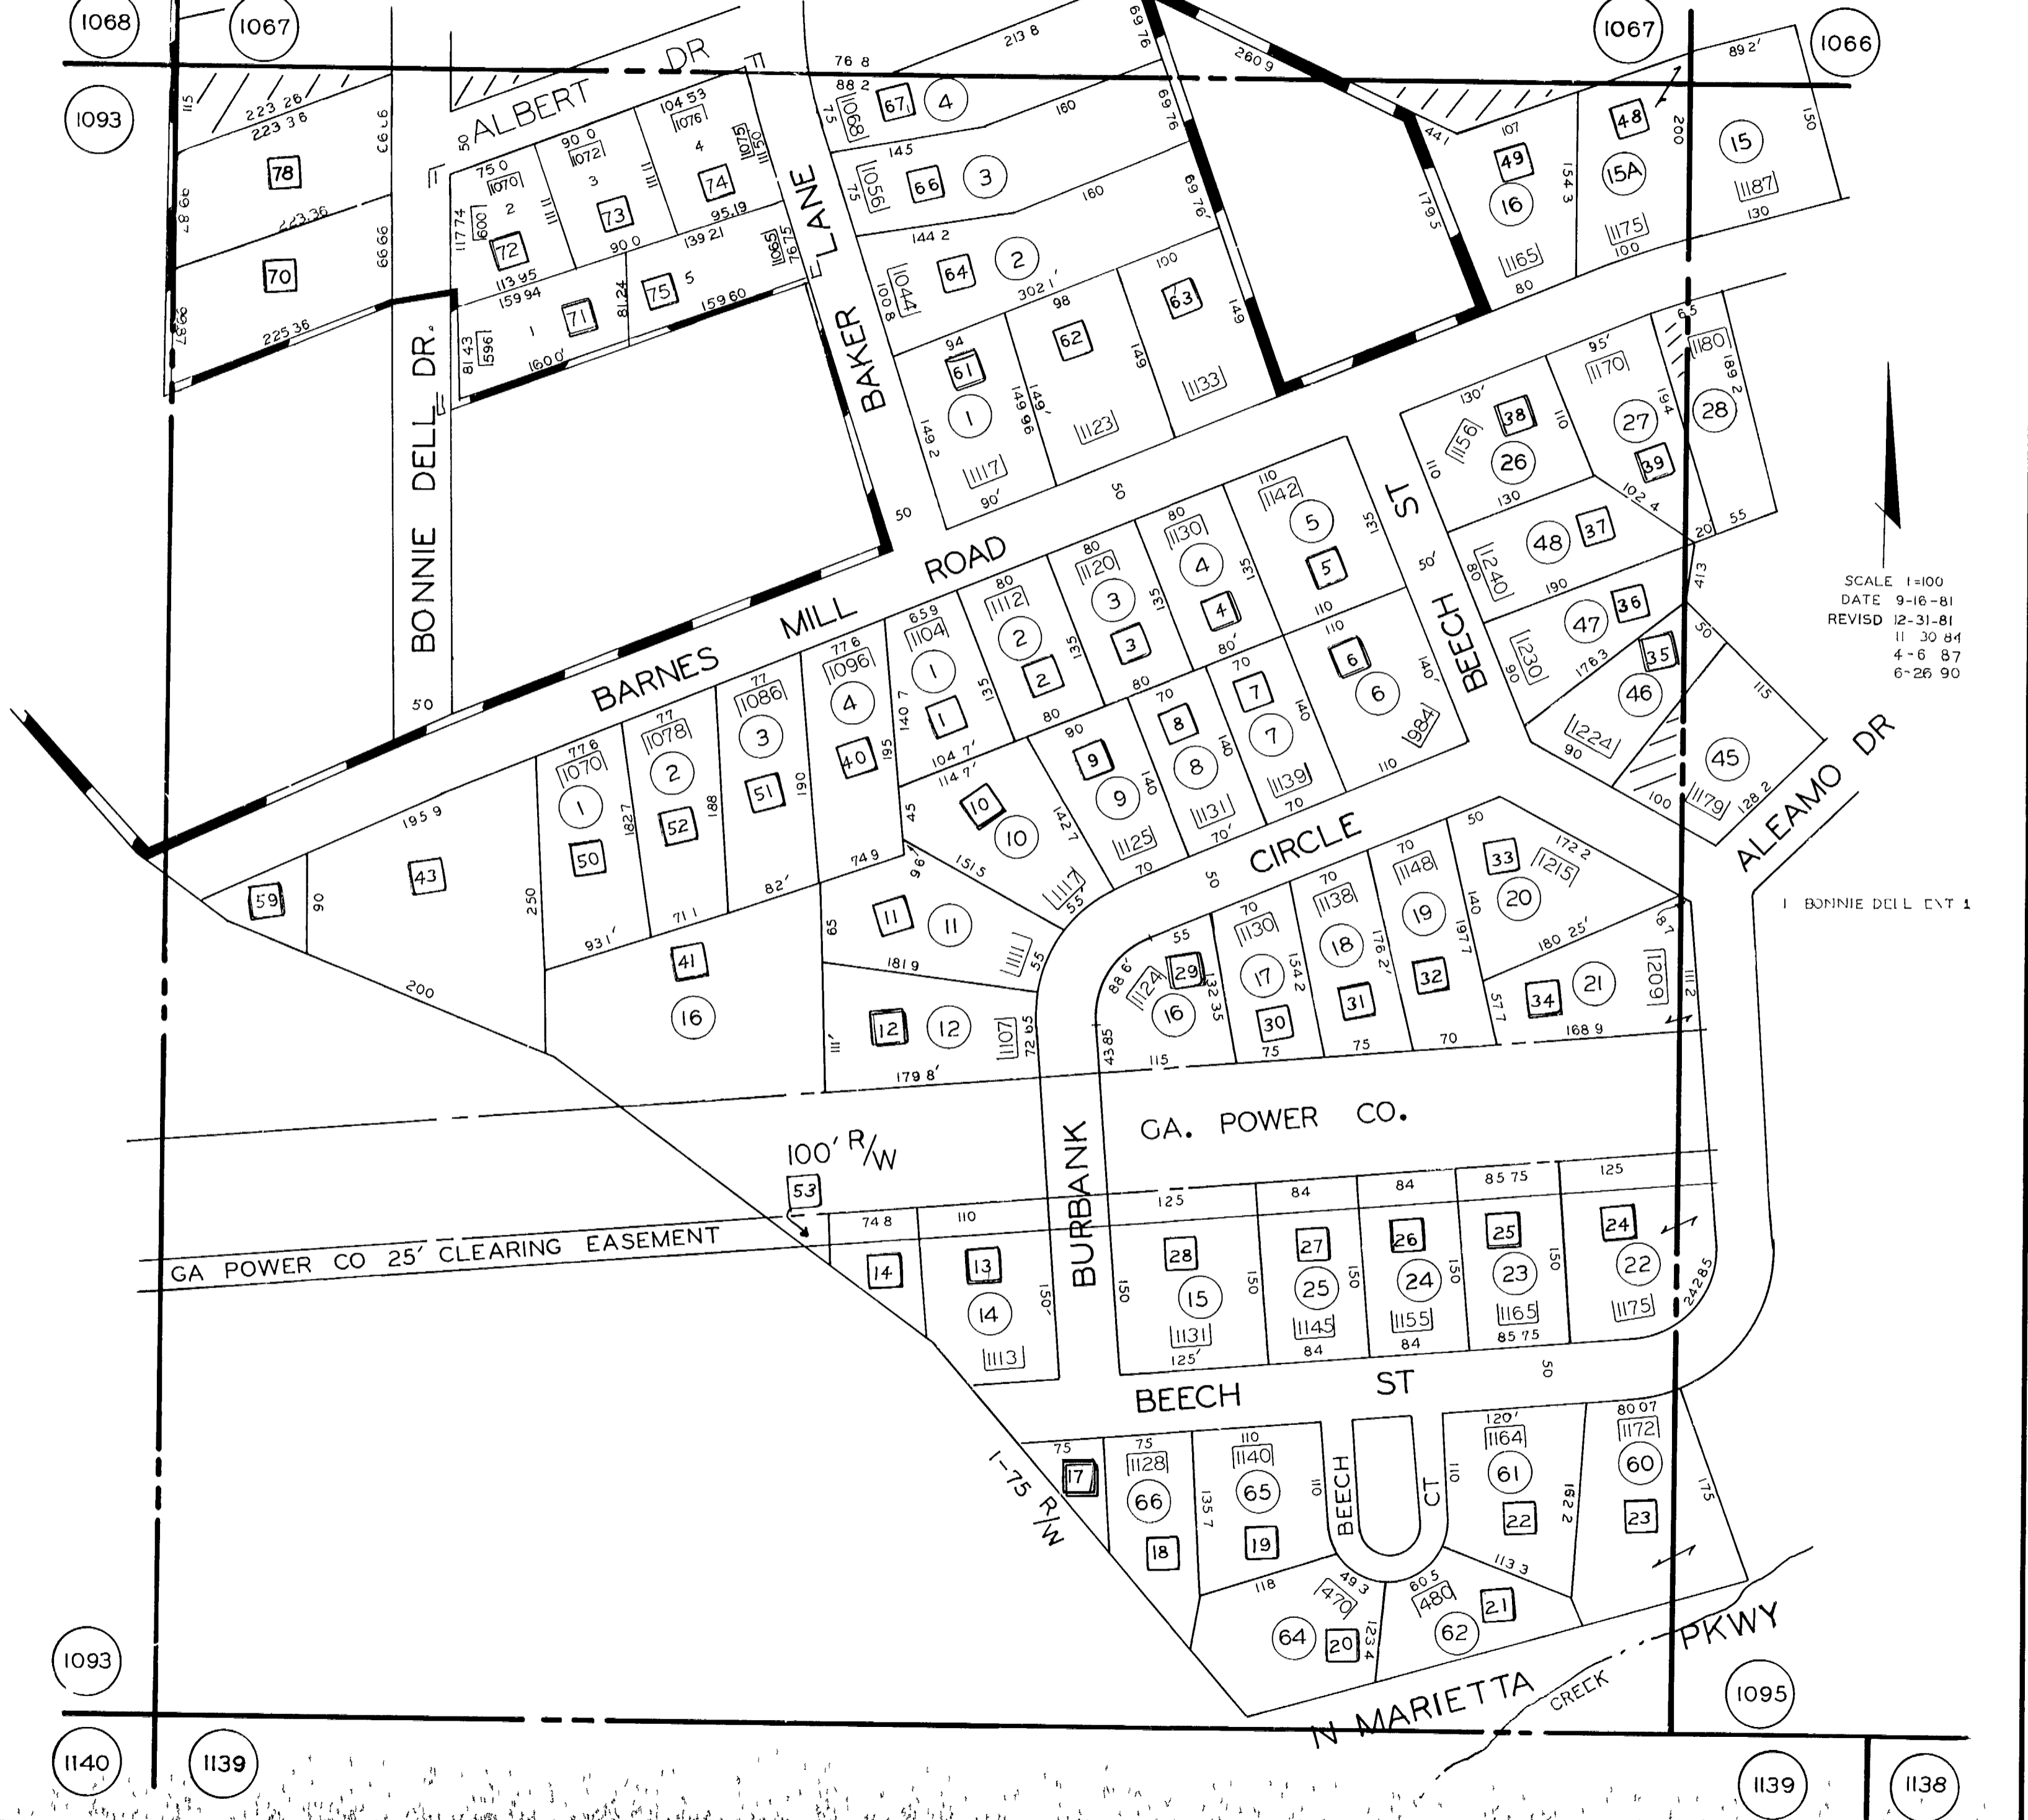

L.L. 1094-16TH. DIST.

SCALE 1=100
DATE 9-16-81
REVISED 12-31-81
11-30-84
4-6-87
6-26-90

BONNIE DELL CNT 1