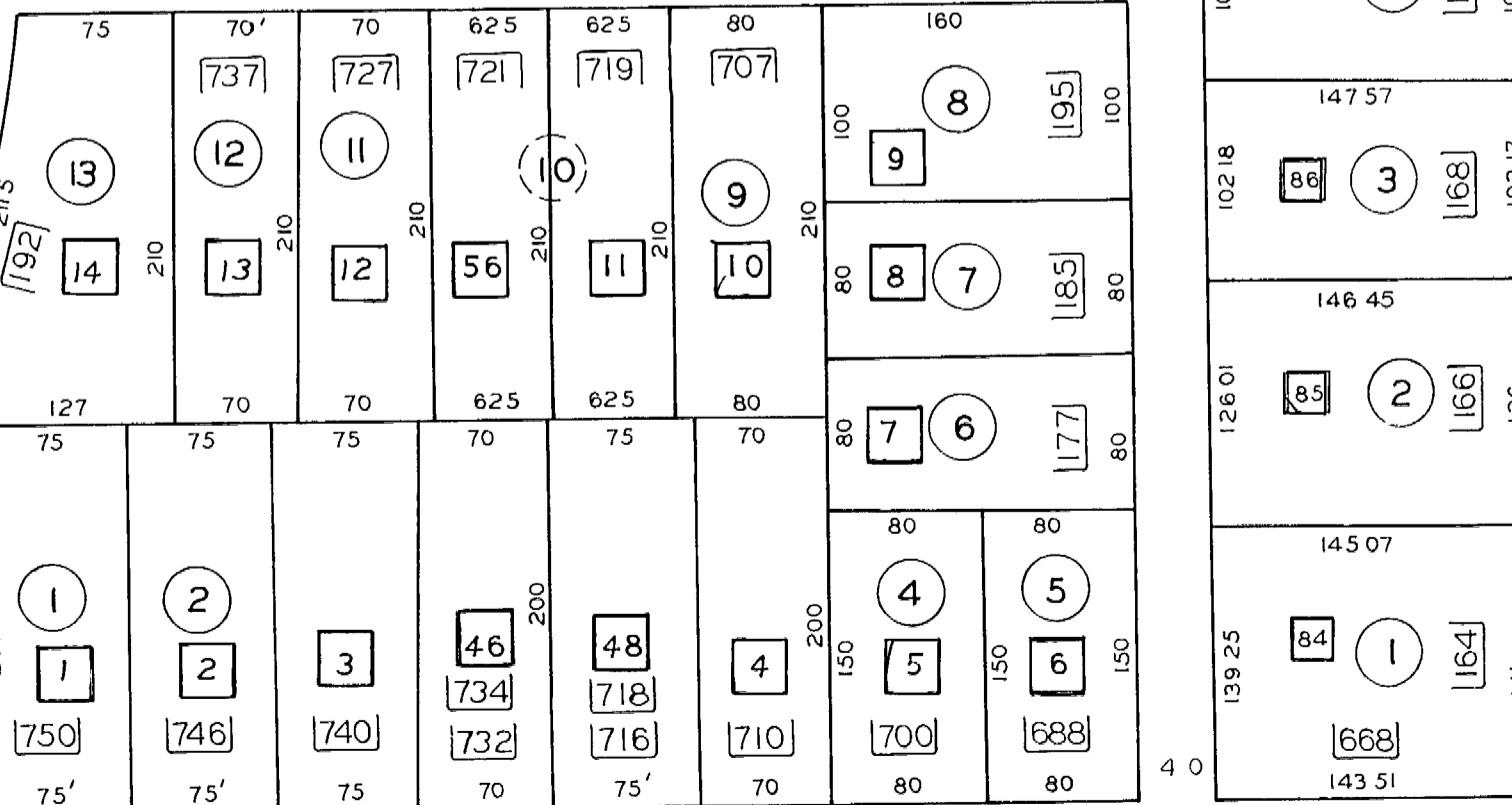

L L 1154 16TH DIST.

1152

1153

1153

1224

MOUNTAIN VIEW

HELLEN ST

POLK ST

STEWART AVE

AVE

PAULINE DRIVE

KNOLLWOOD DRIVE

FOREST LANE

1151

1150

1155

1155

1223

1222

DATE 10-1-81
SCALE 1=100
REVISED 3-21-86
3-25-87
8-12-87
6-8-88