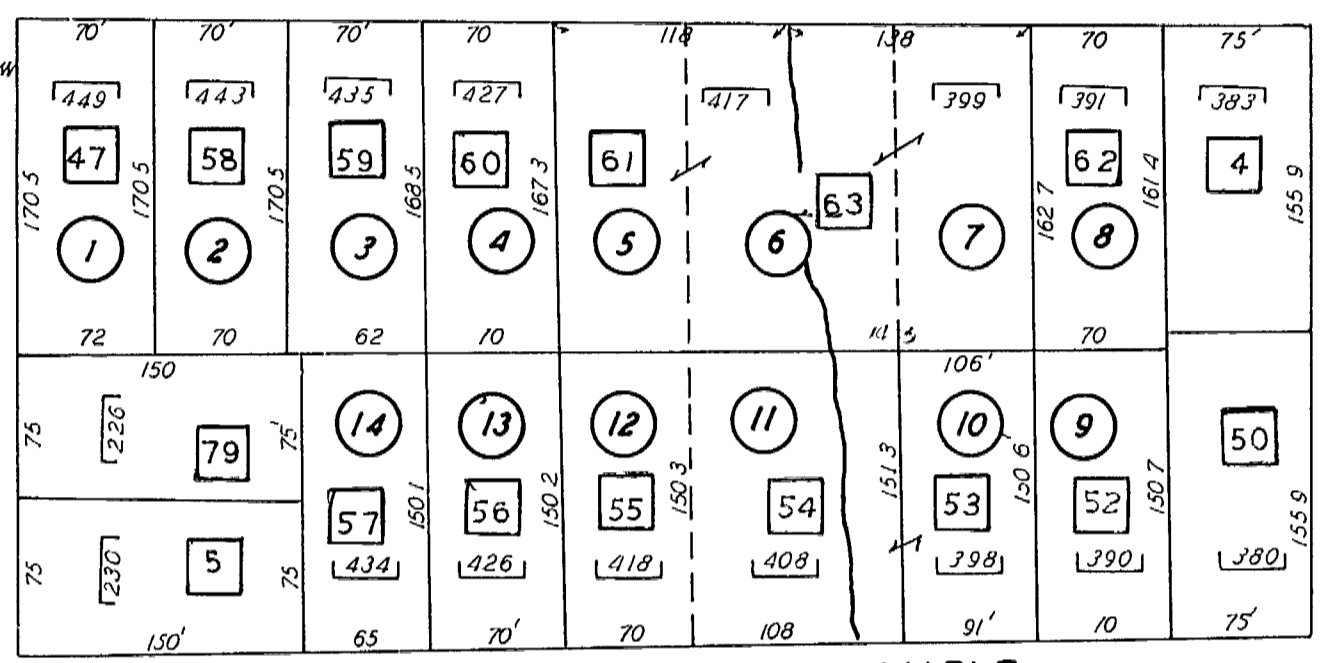

# L.L. 1156-16TH DIST.

1150 1149

1149 1148

1155

1157

STEWART AVENUE

CASCADE DRIVE

CASCADE DRIVE

DRIVE

MT VIEW

MAPLE AVENUE

MAPLE AVENUE

RIDGE DRIVE

HILLCREST CEMETERY

POLK STREET

SCALE 1-100  
DATE 10-2-81  
7-16-91  
9-13-93

1155

1157

1222

1221

1221

1220