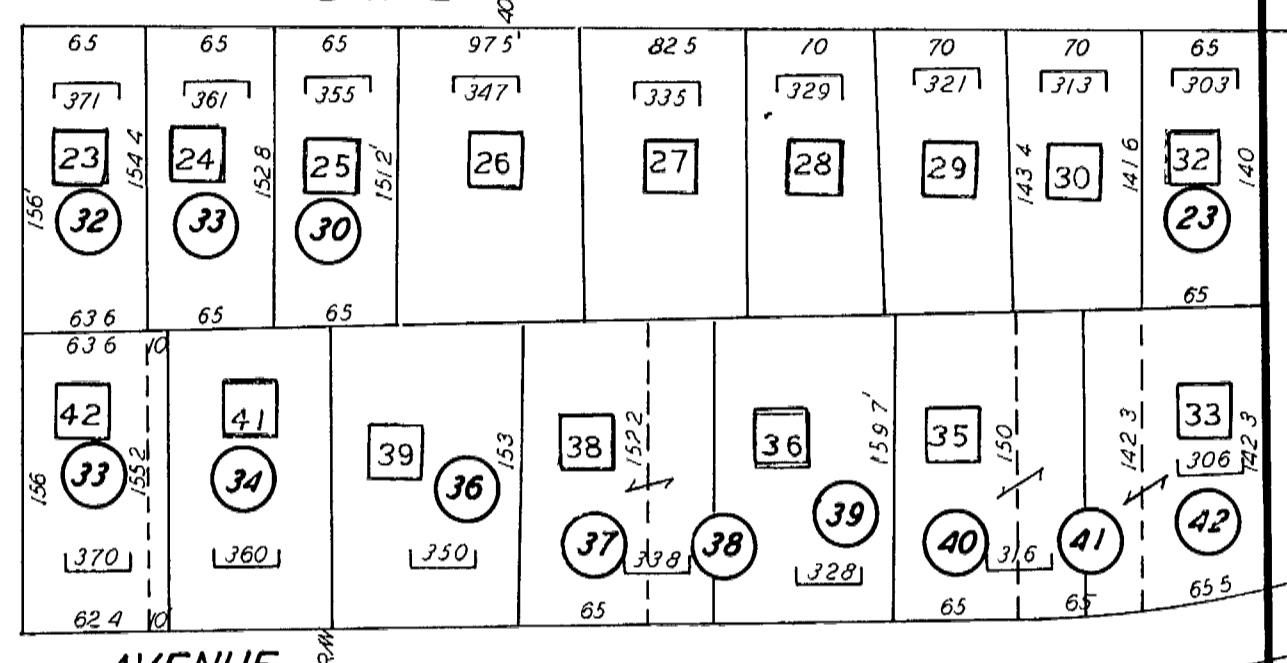

# L.L. 1156-16TH DIST.

1150 1149

1149 1148

1155

1157

STEWART AVENUE

CASCADE DRIVE

CASCADE DRIVE

DRIVE

MT VIEW

MAPLE AVENUE

MAPLE AVENUE

RIDGE DRIVE

HILLCREST CEMETERY

POLK STREET

SCALE 1-100  
DATE 10-2-81  
7-16-91  
9-13-93

1155

1157

1222

1221

1221

1220