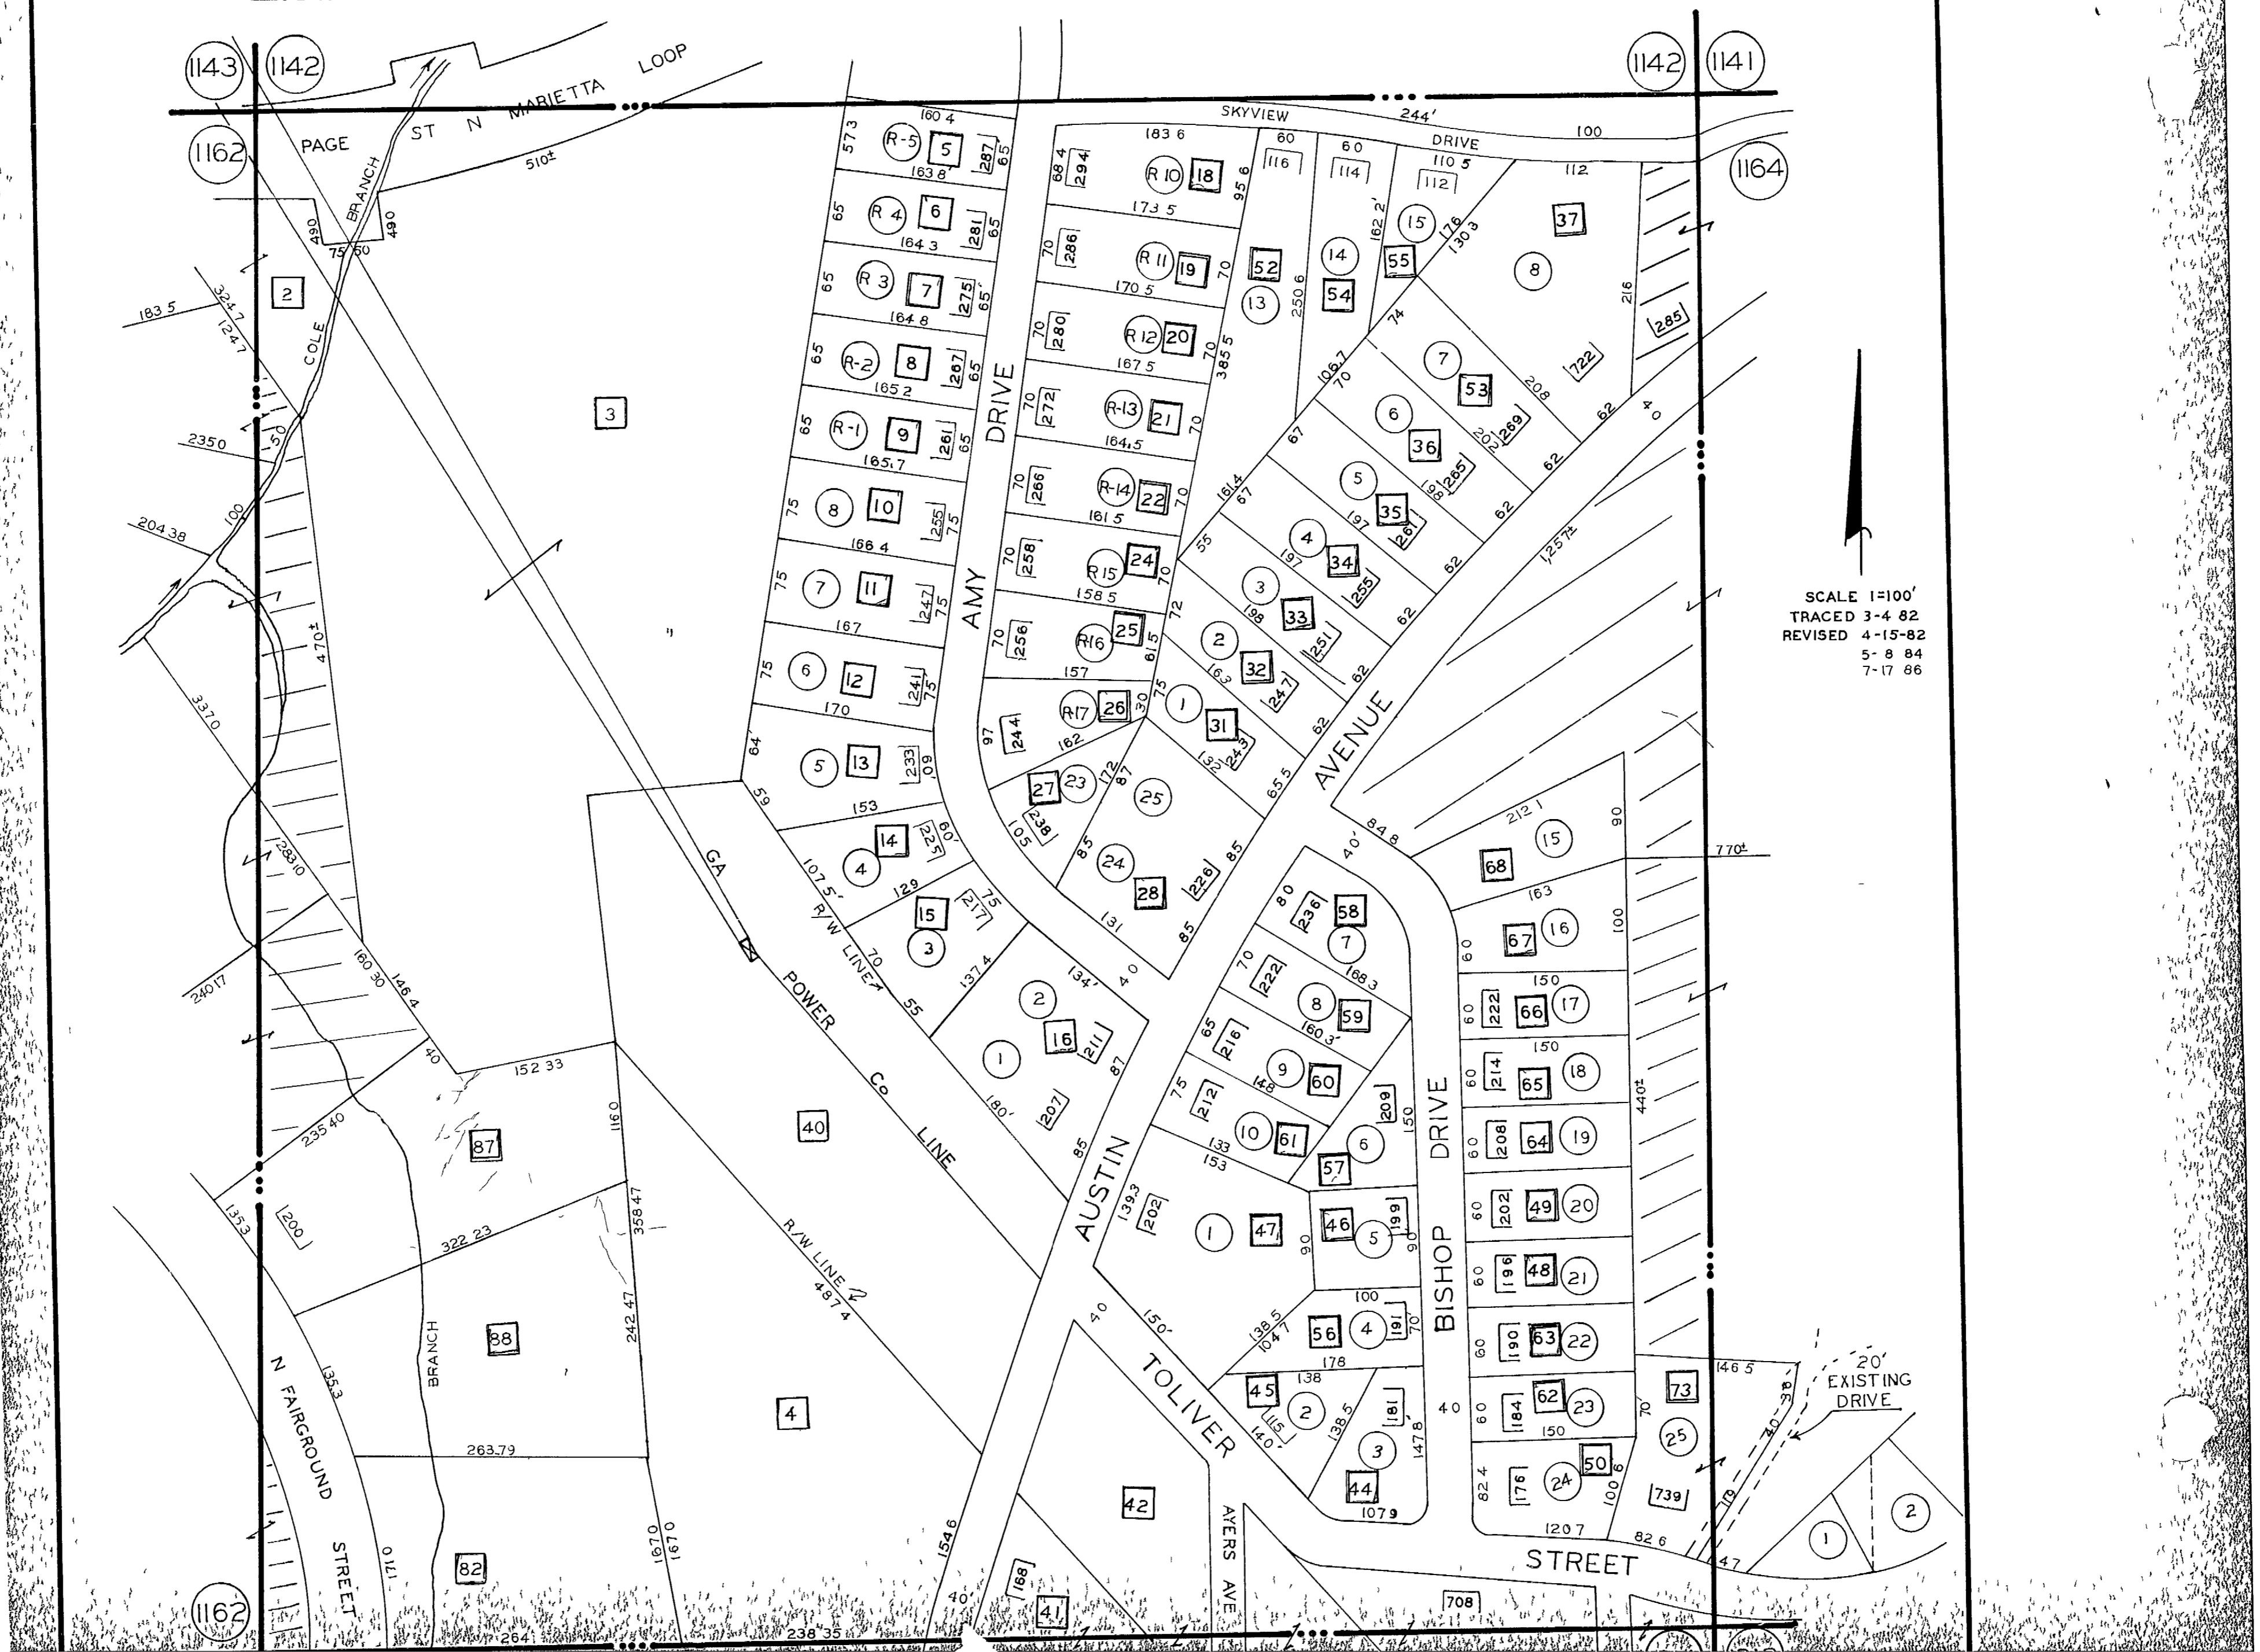

L.L. 1163-16TH. DIST.

SCALE 1-100'
TRACED 3-4-82
REVISED 4-15-82
5-8-84
7-17-86