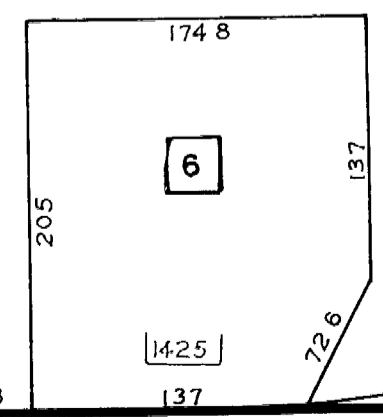

# L.L. 1209 - 16 TH. DIST.

1168 1169

1167 1168

1208

1210

TOWN & COUNTRY SHOPPING CENTER

1

NEW LONDON SQ SHOPPING CENTER

5

ROAD

1208

1240

1241

ROSWELL

1239

1240

SCALE 1"=100'  
TRACED 6 18 82  
9 25 85  
2 21 89  
5 31 90