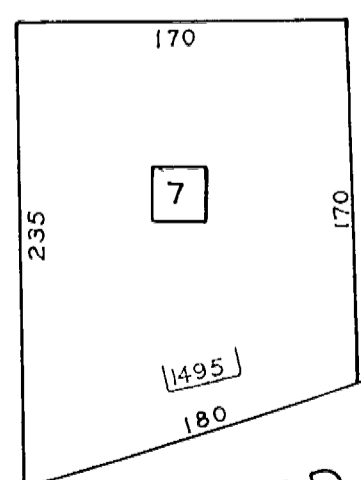

# L.L. 1209 - 16 TH. DIST.

1168 1169

1167 1168

1208

1210

TOWN & COUNTRY SHOPPING CENTER

1

NEW LONDON SQ SHOPPING CENTER

5

ROAD

1208

1240

1241

ROSWELL

1239

1240

SCALE 1"=100'  
TRACED 6 18 82  
9 25 85  
2 21 89  
5 31 90