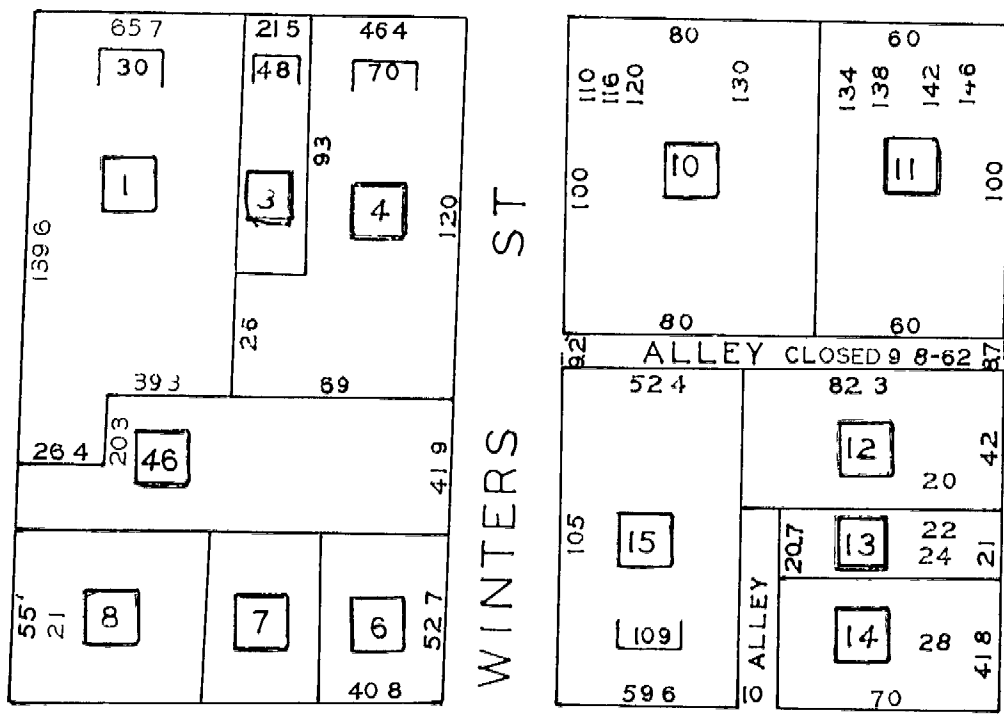

ANDERSON STREET

STREET

(1217)

(1231)

(1232)

POWDER