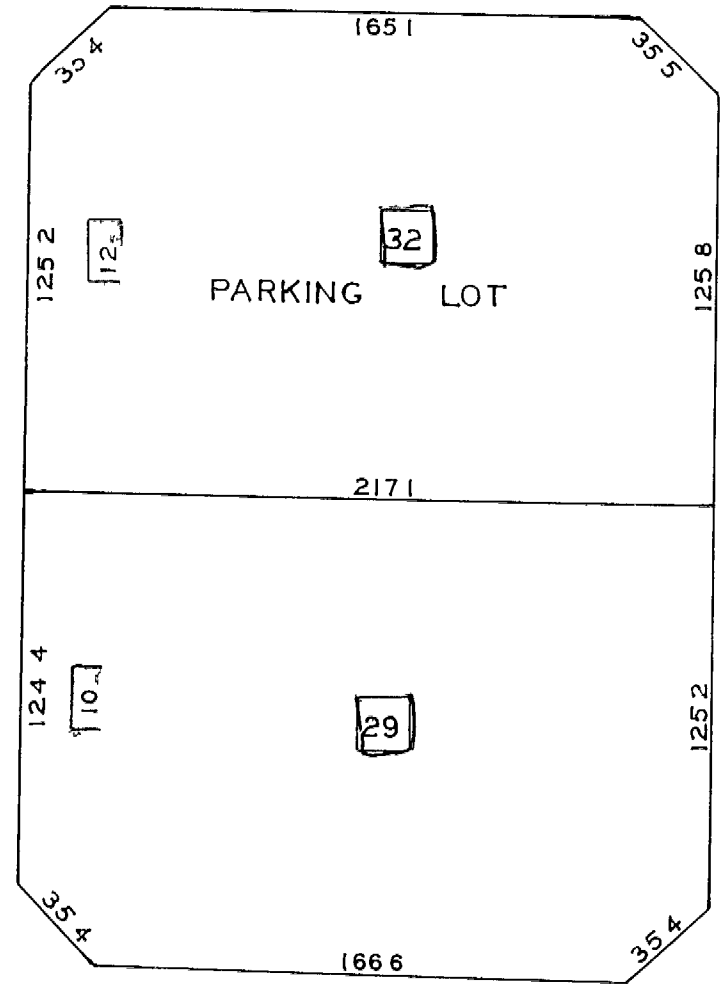

L.L. 1218-16TH. DIST. NO. D.

SEE LANDLOT SHEET NUMBER 1218-16 No B

MILL ST

NORTH PARK SQUARE

LAWRENCE STREET

WEST PARK SQUARE

EAST PARK SQUARE

SEE LANDLOT SHEET NUMBER 1218-16 NO. C

SOUTH PARK SQUARE

WASHINGTON AVENUE

SPRINGS STREET

WINTERS ST

ATLANTA STREET

WADDELL STREET