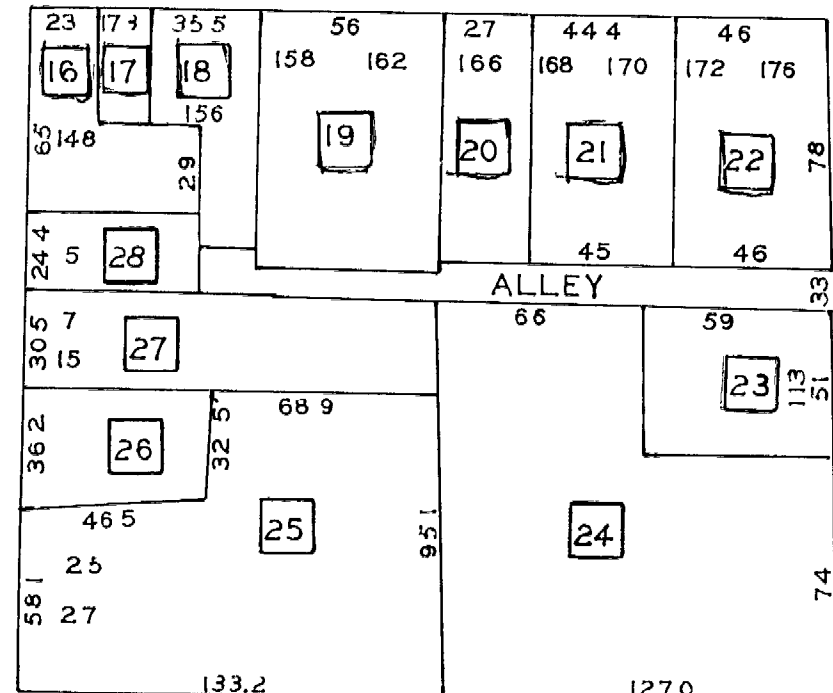

ANDERSON STREET

STREET

(1217)

(1231)

(1232)

POWDER