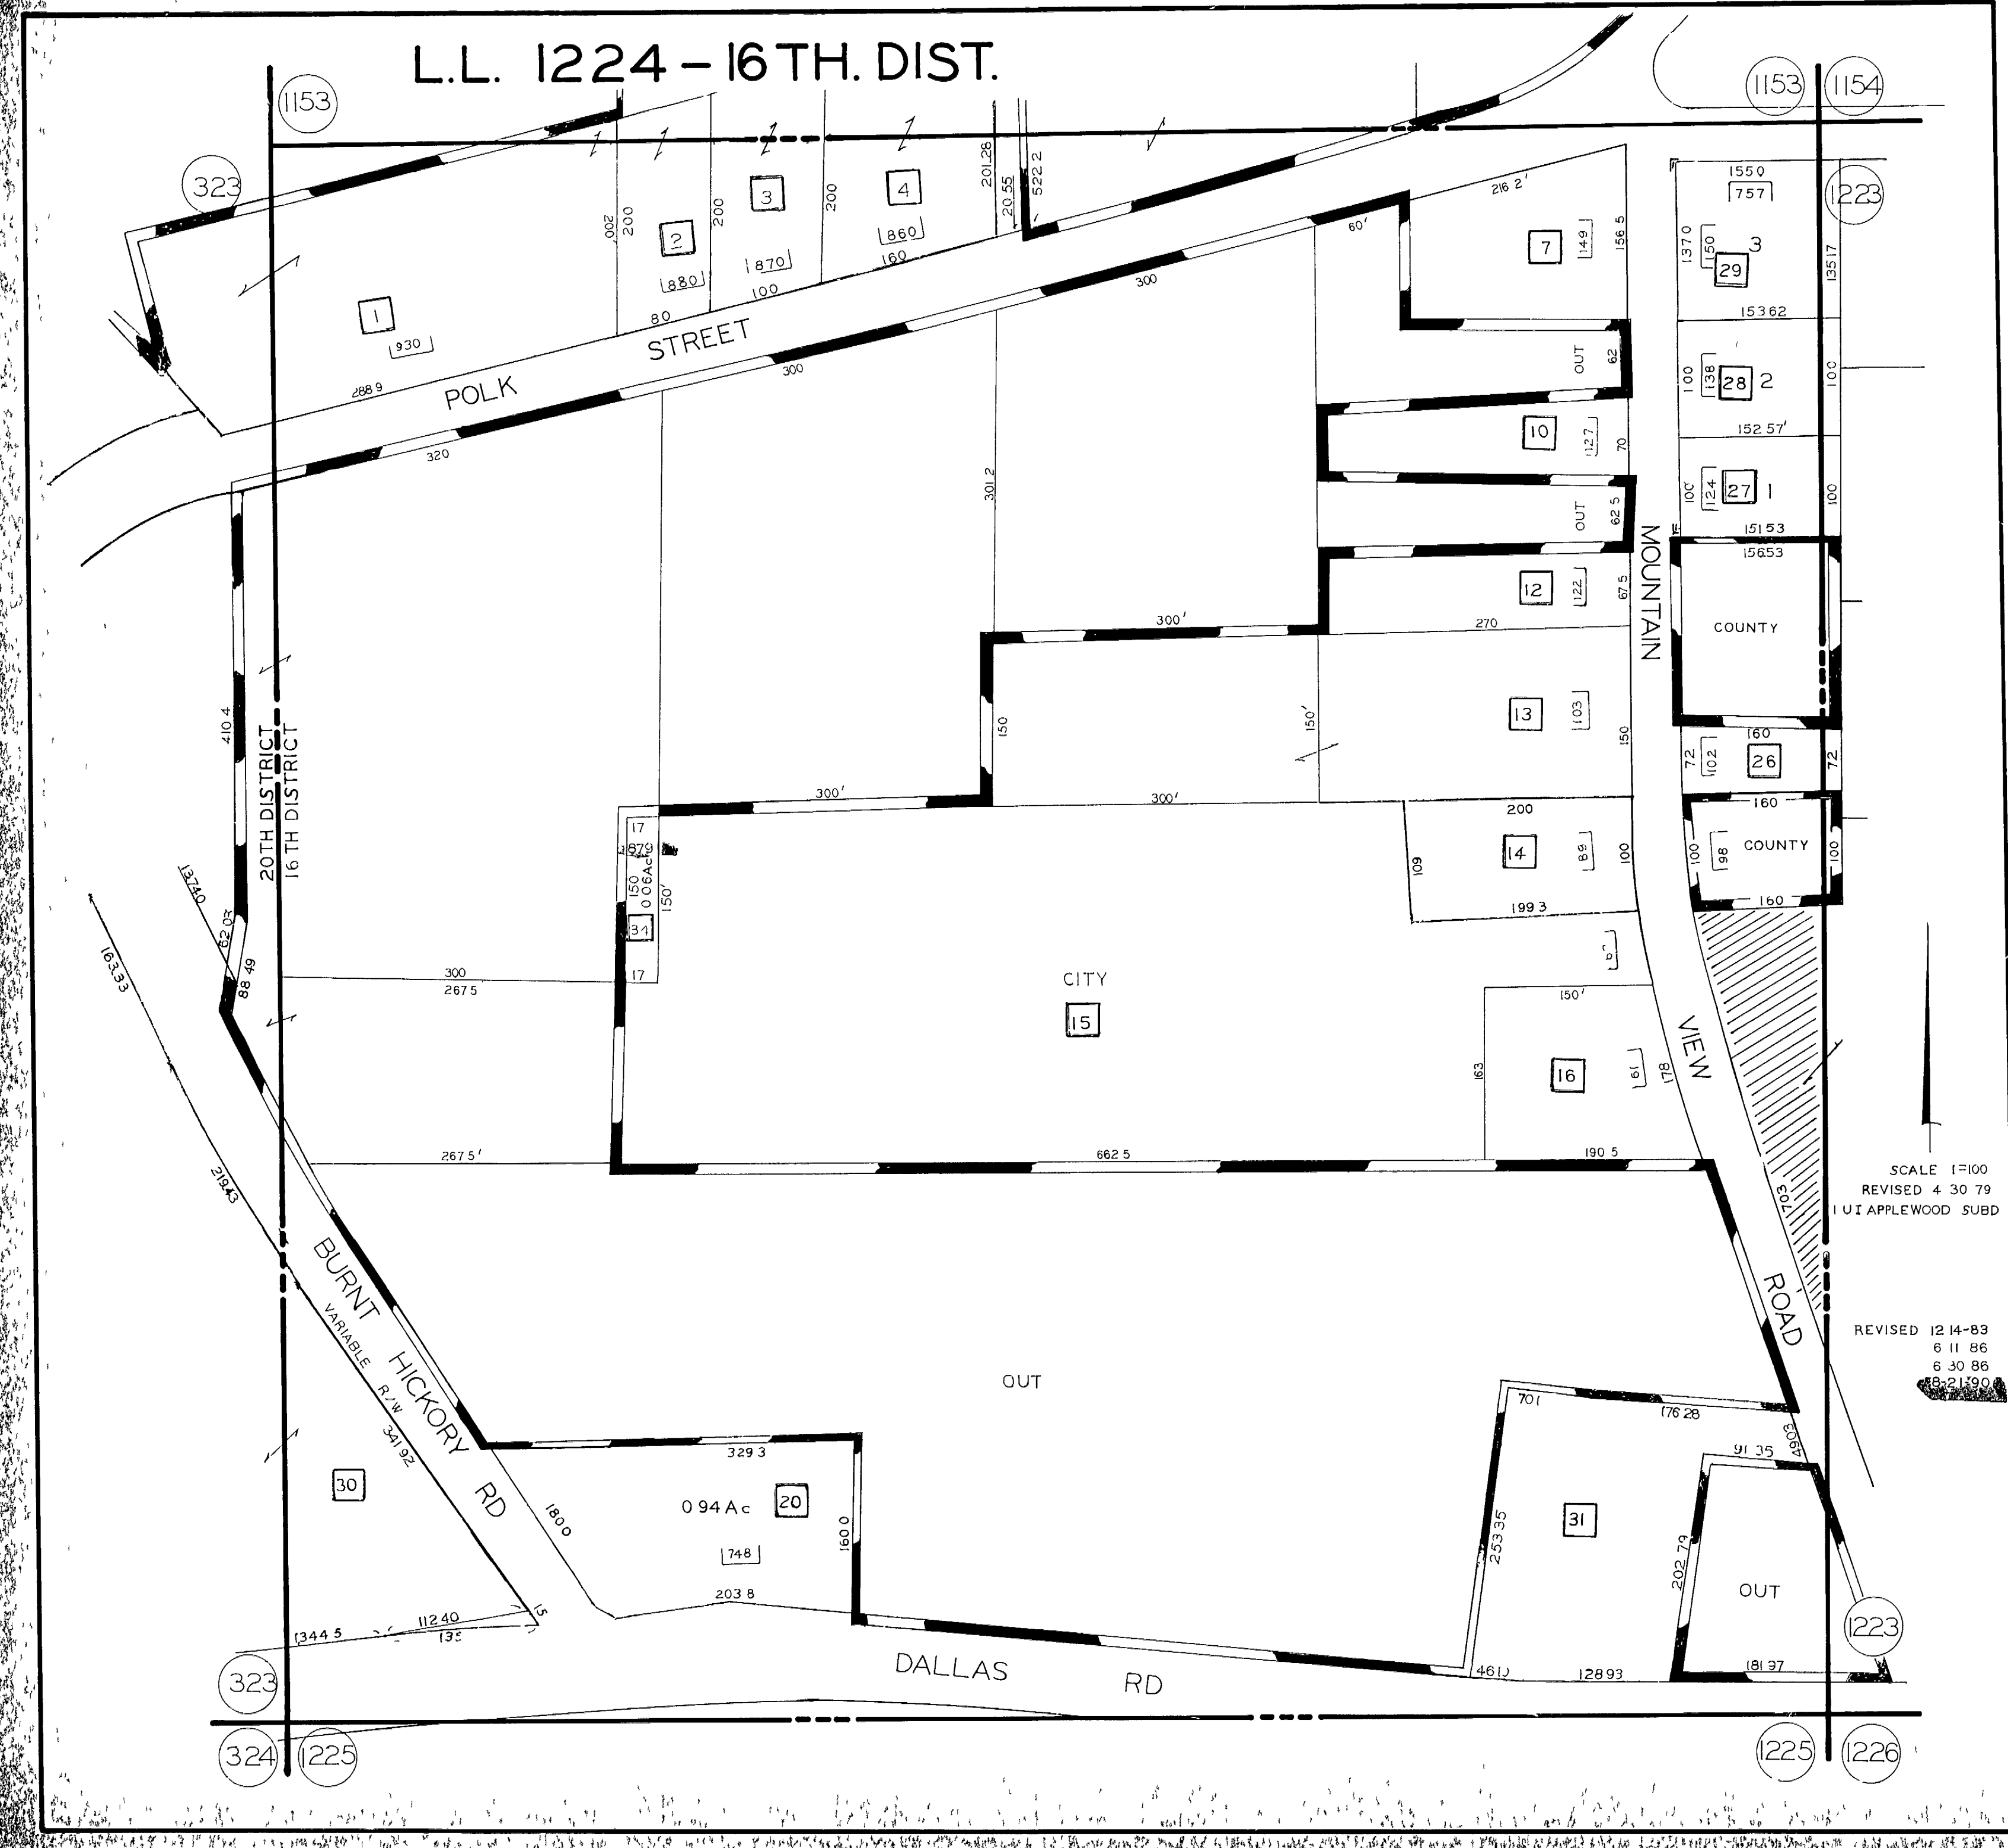

L.L. 1224 - 16TH. DIST.

SCALE 1"=1700'
REVISED 4.30.79
LUTAPLEWOOD SUBD
REVISED 12.14.83
6.11.86
6.30.86
12.2.1990