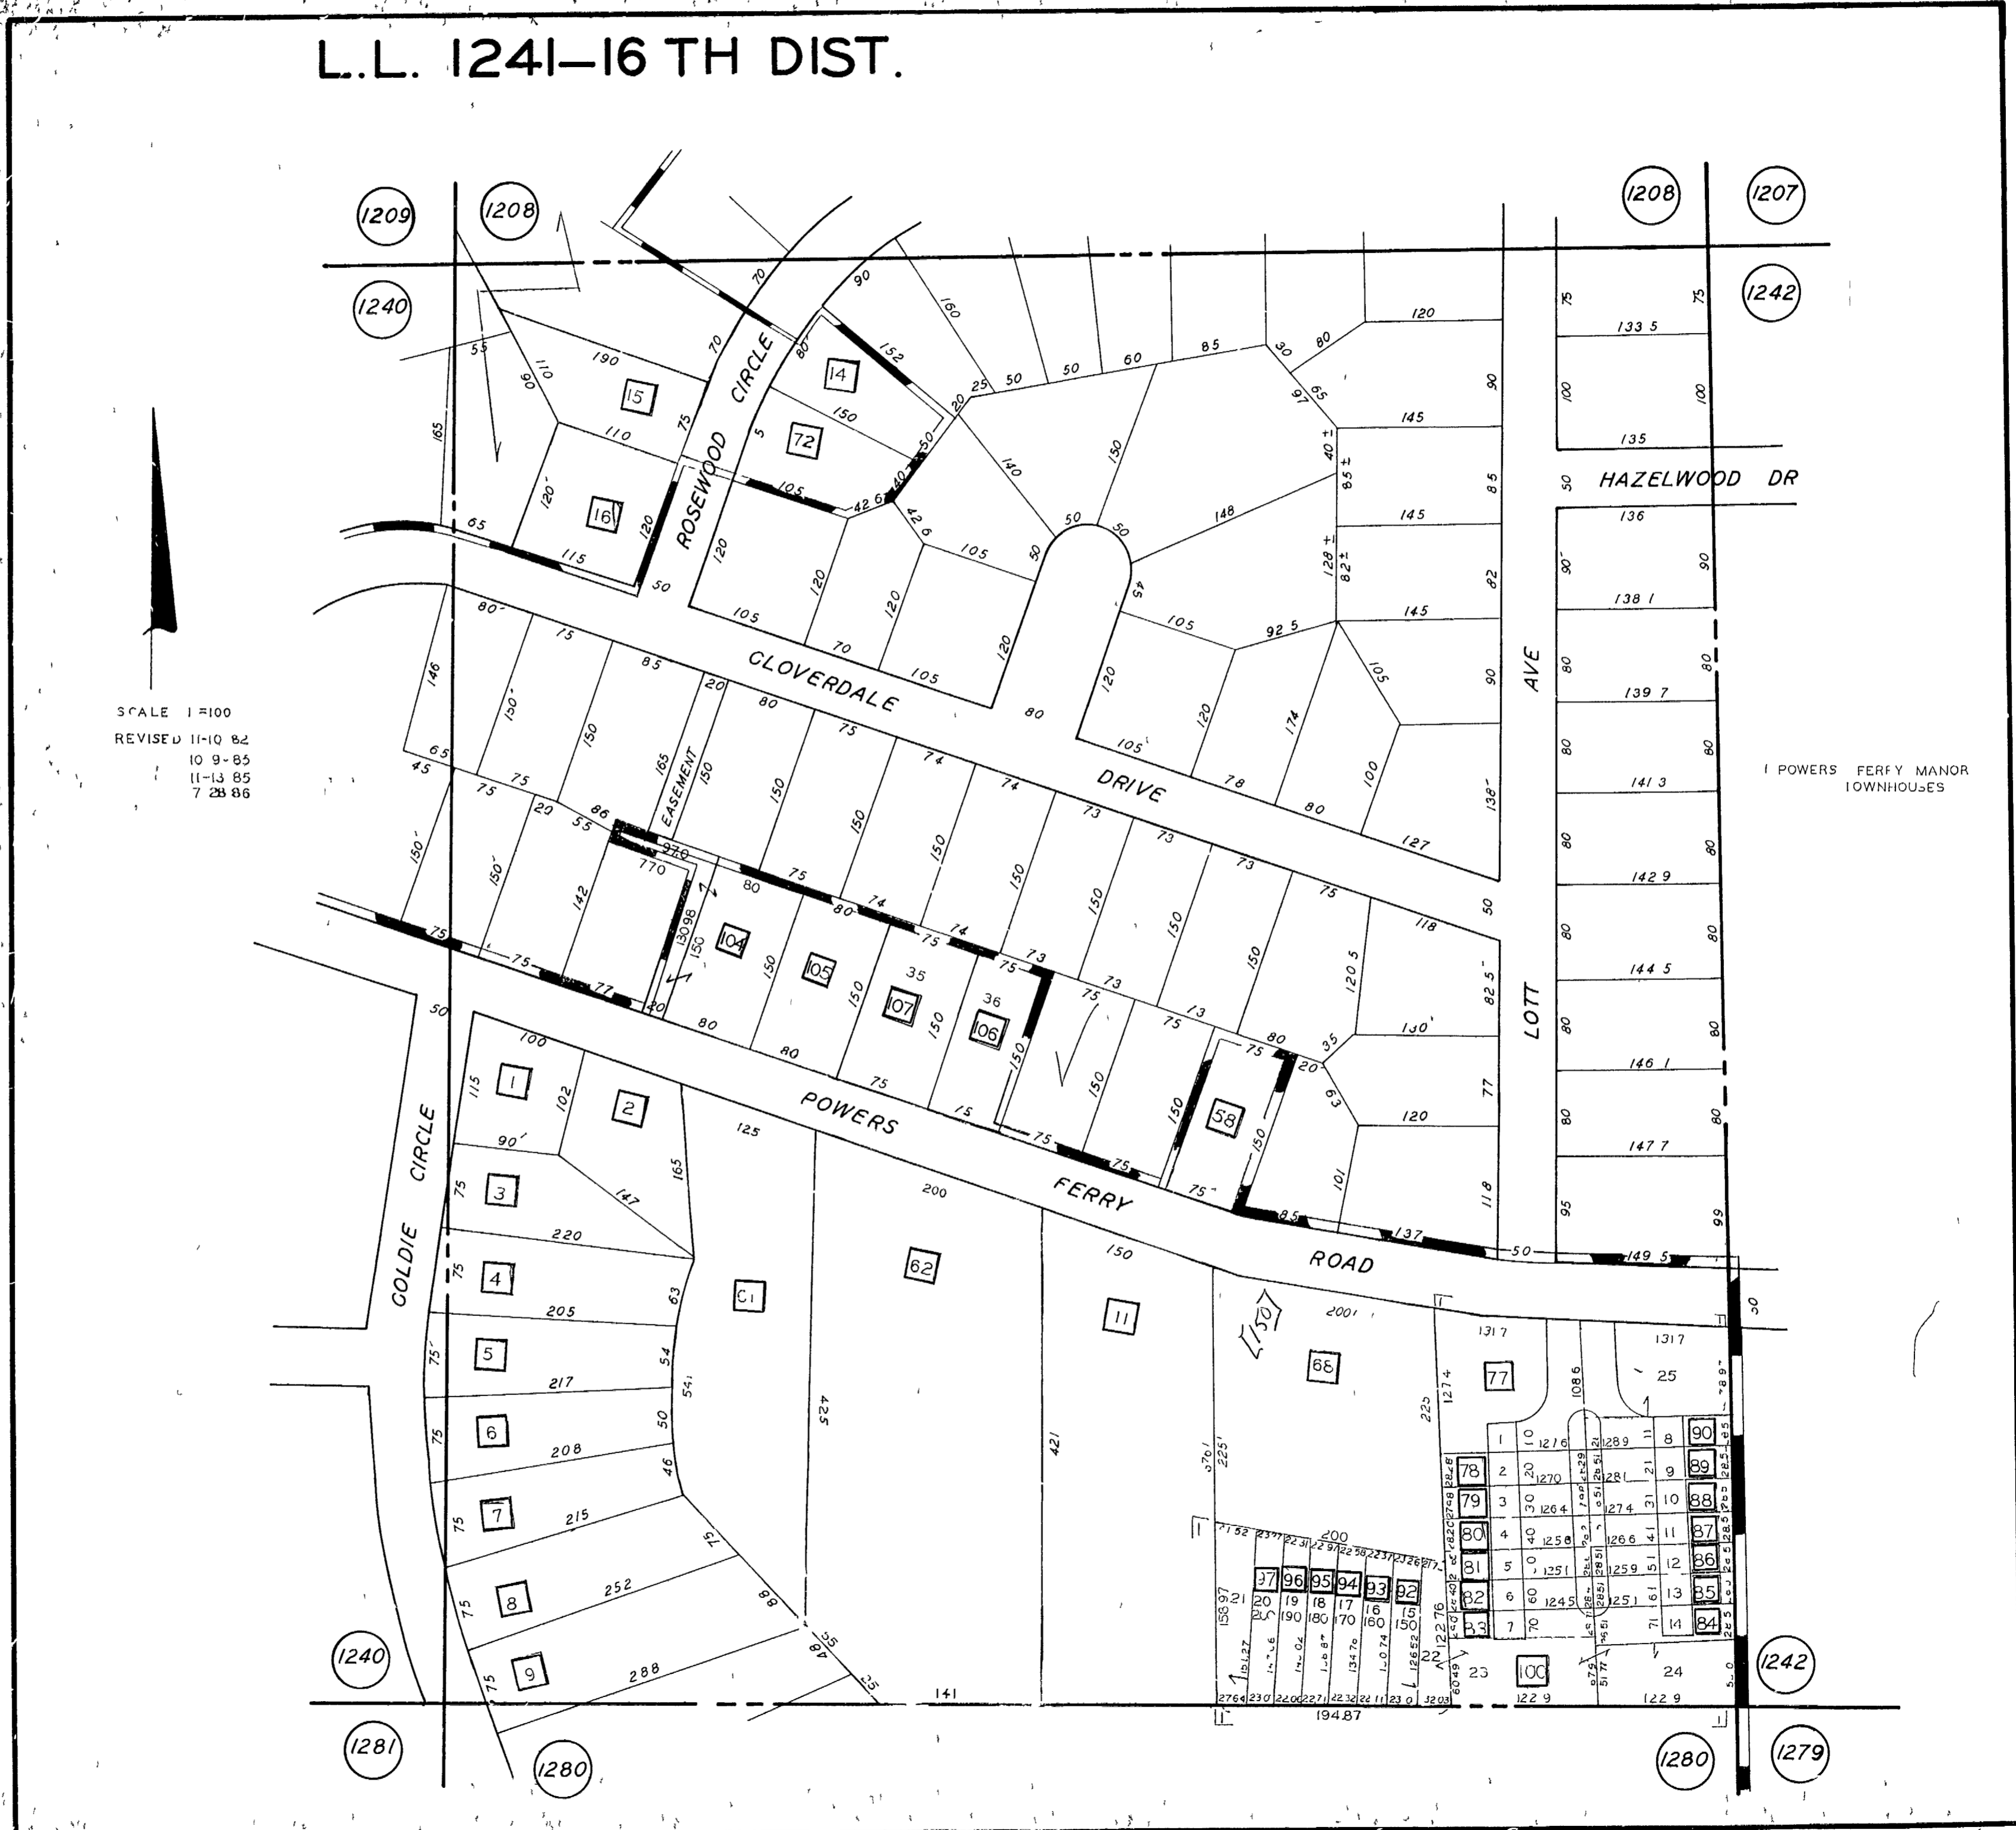

L.L. 1241-16 TH DIST.

SCALE 1"=100
REVISED 11-10-82
10-9-85
11-13-85
7-28-86

POWERS FERRY MANOR TOWNHOUSES