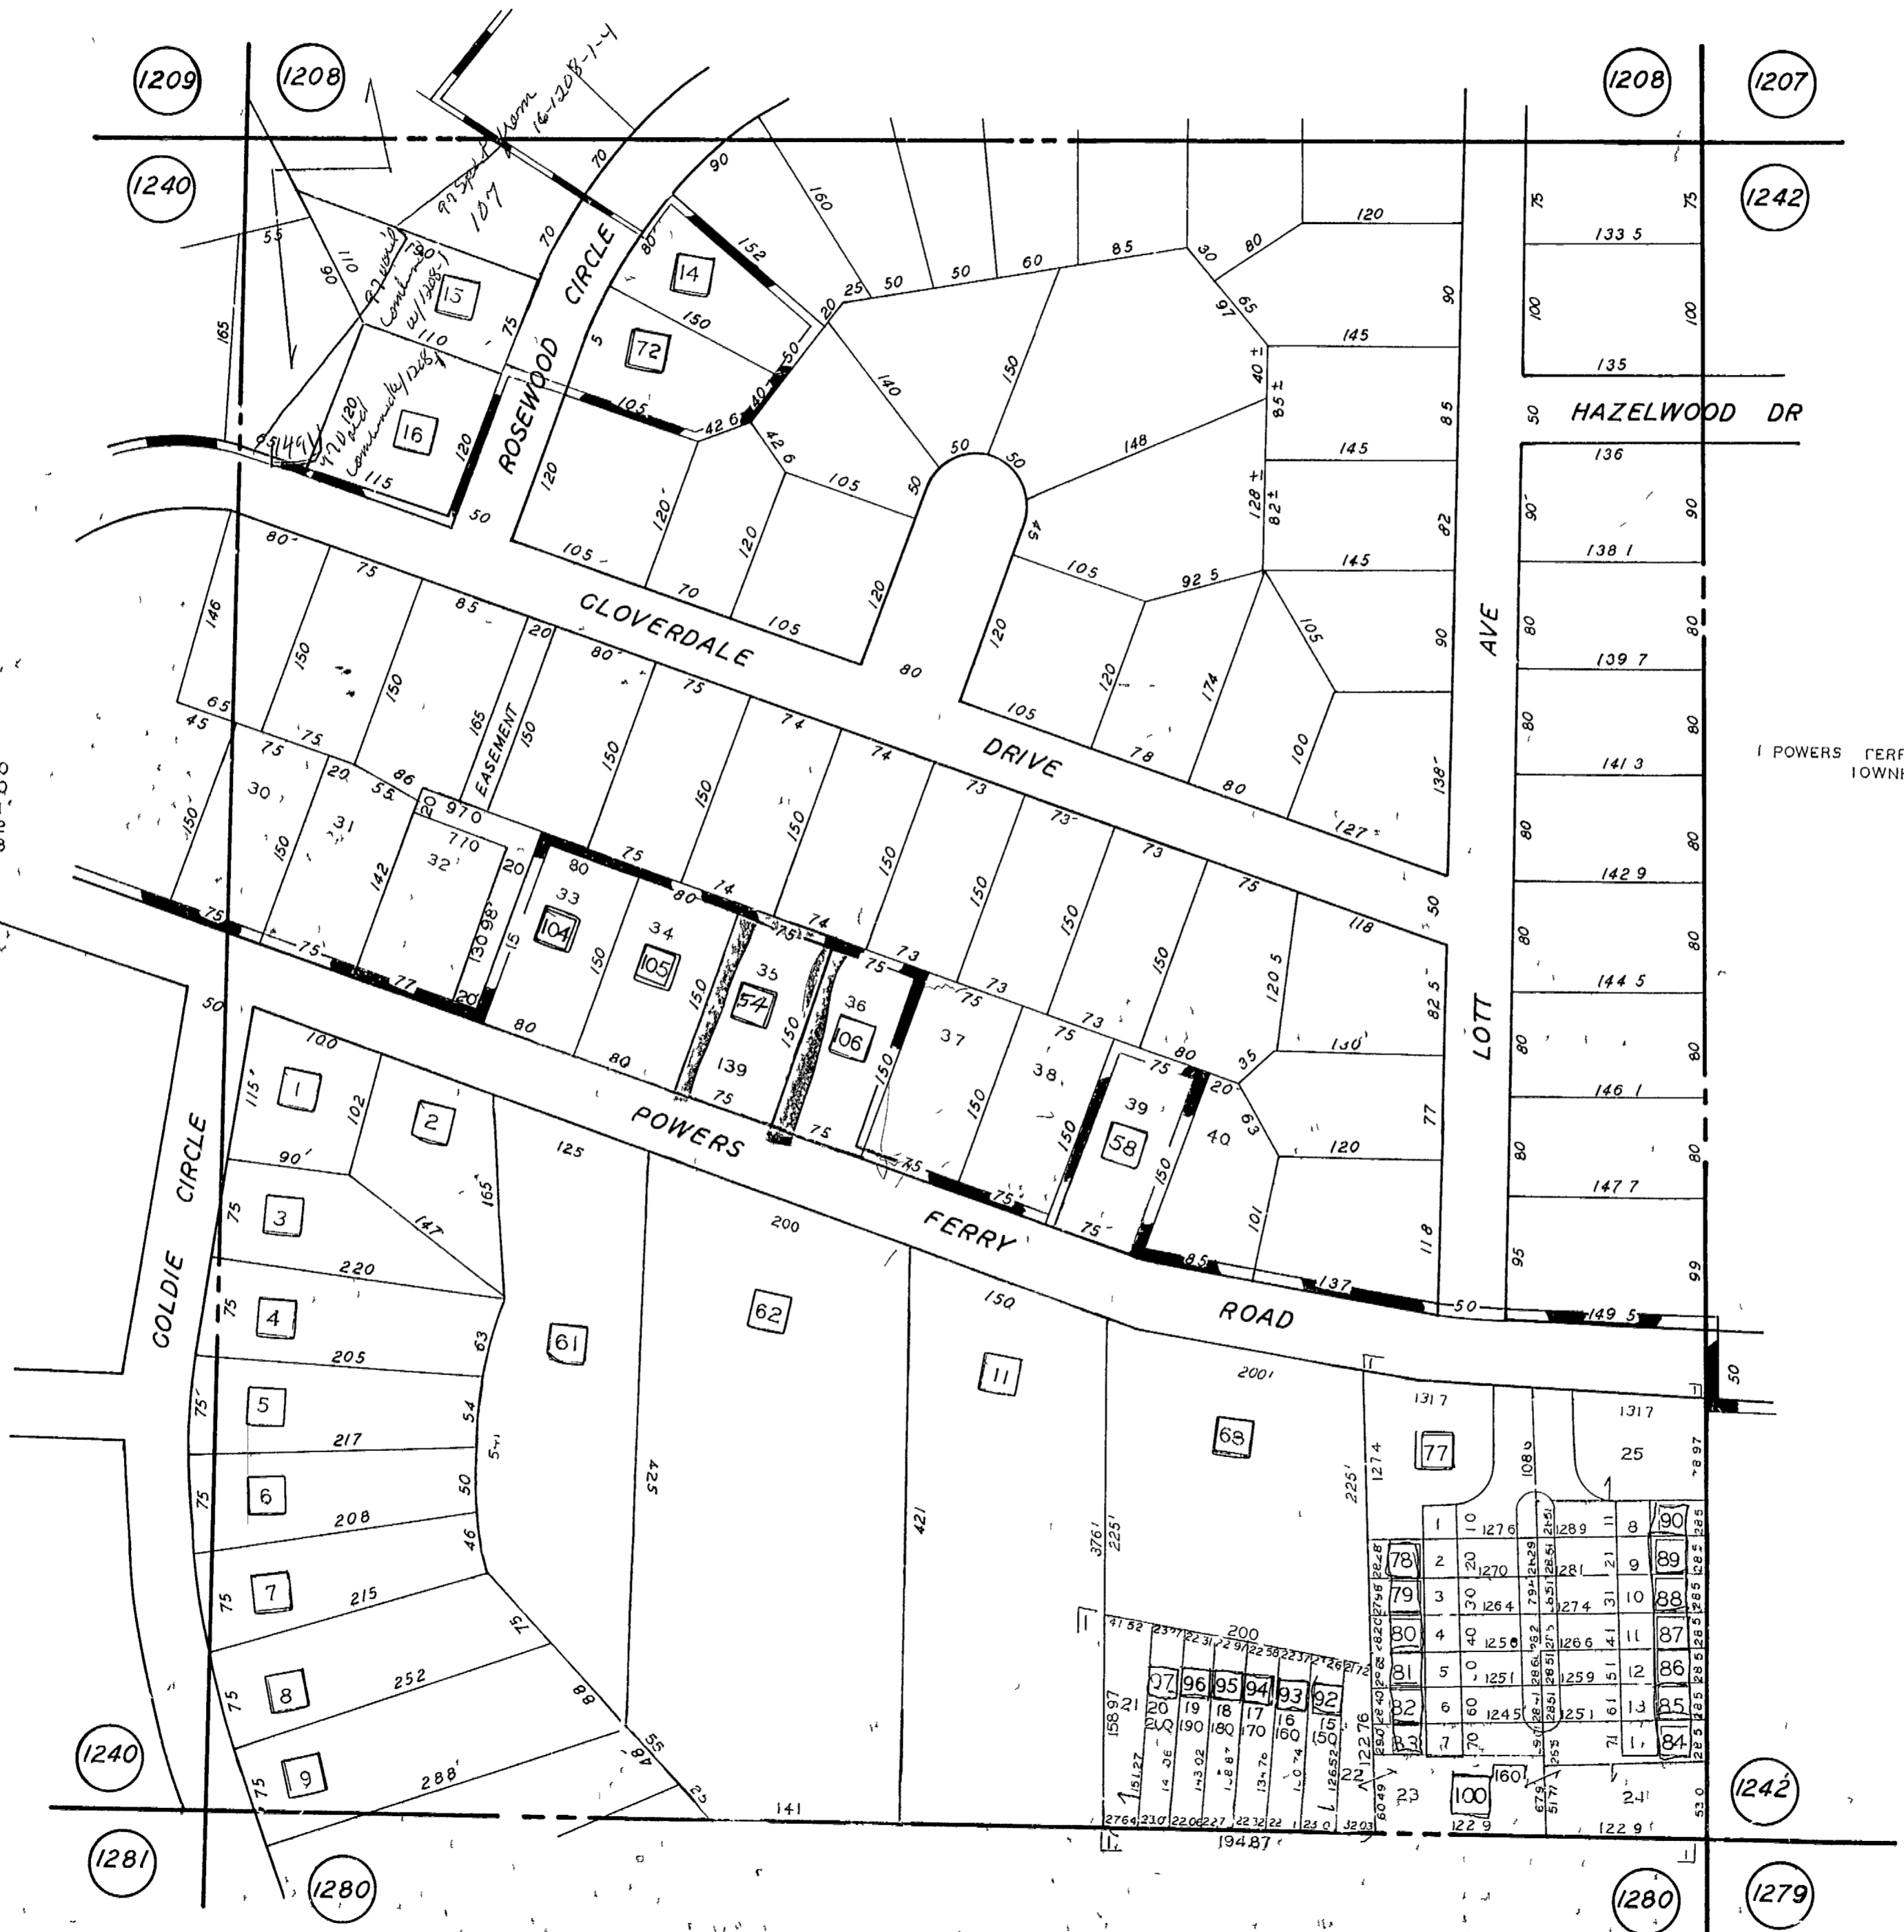

L.L. 1241-16 TH DIST.

SCALE 1"=100'
 REVISED 10-82
 10-9-85
 11-13-85
 7-28-86
 7-23-90
 8-13-90
 10-30-91
 6-10-92
 6-14-93

POWERS FERRY MANOR TOWNHOUSES