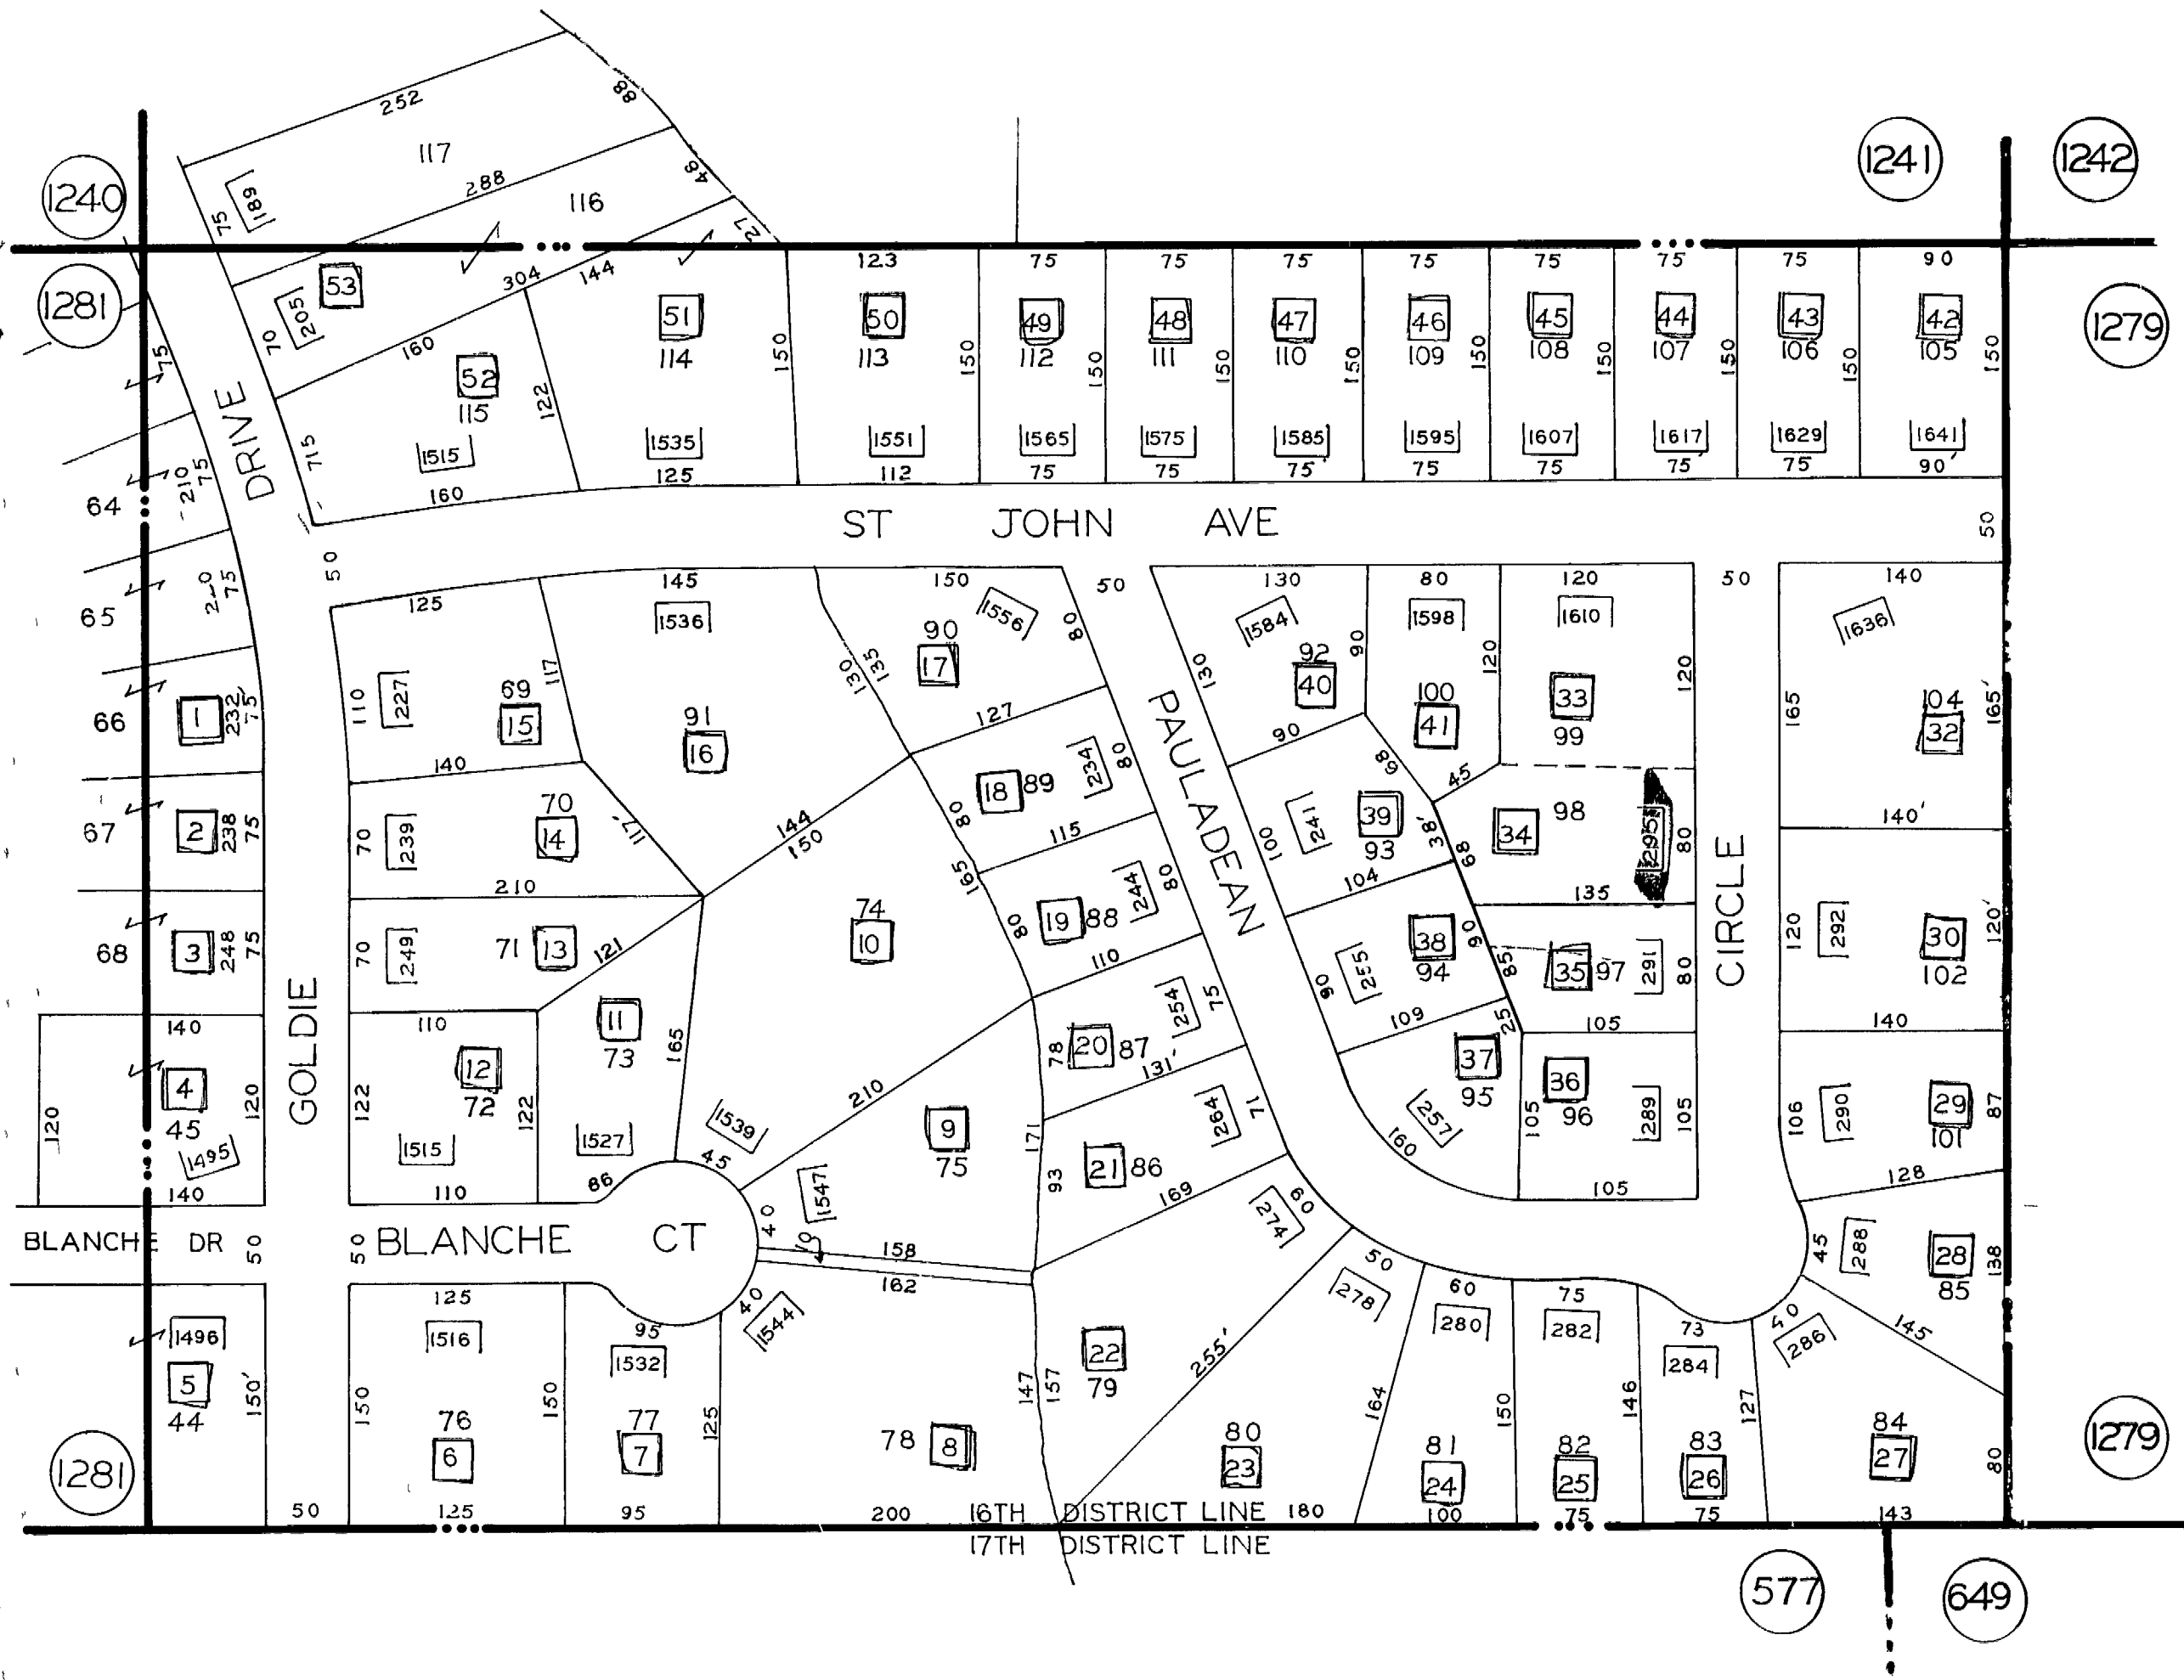

L.L. 1280 - 16-TH. DIST.

SCALE 1=100
REVISED 6-29 83
8-13-90