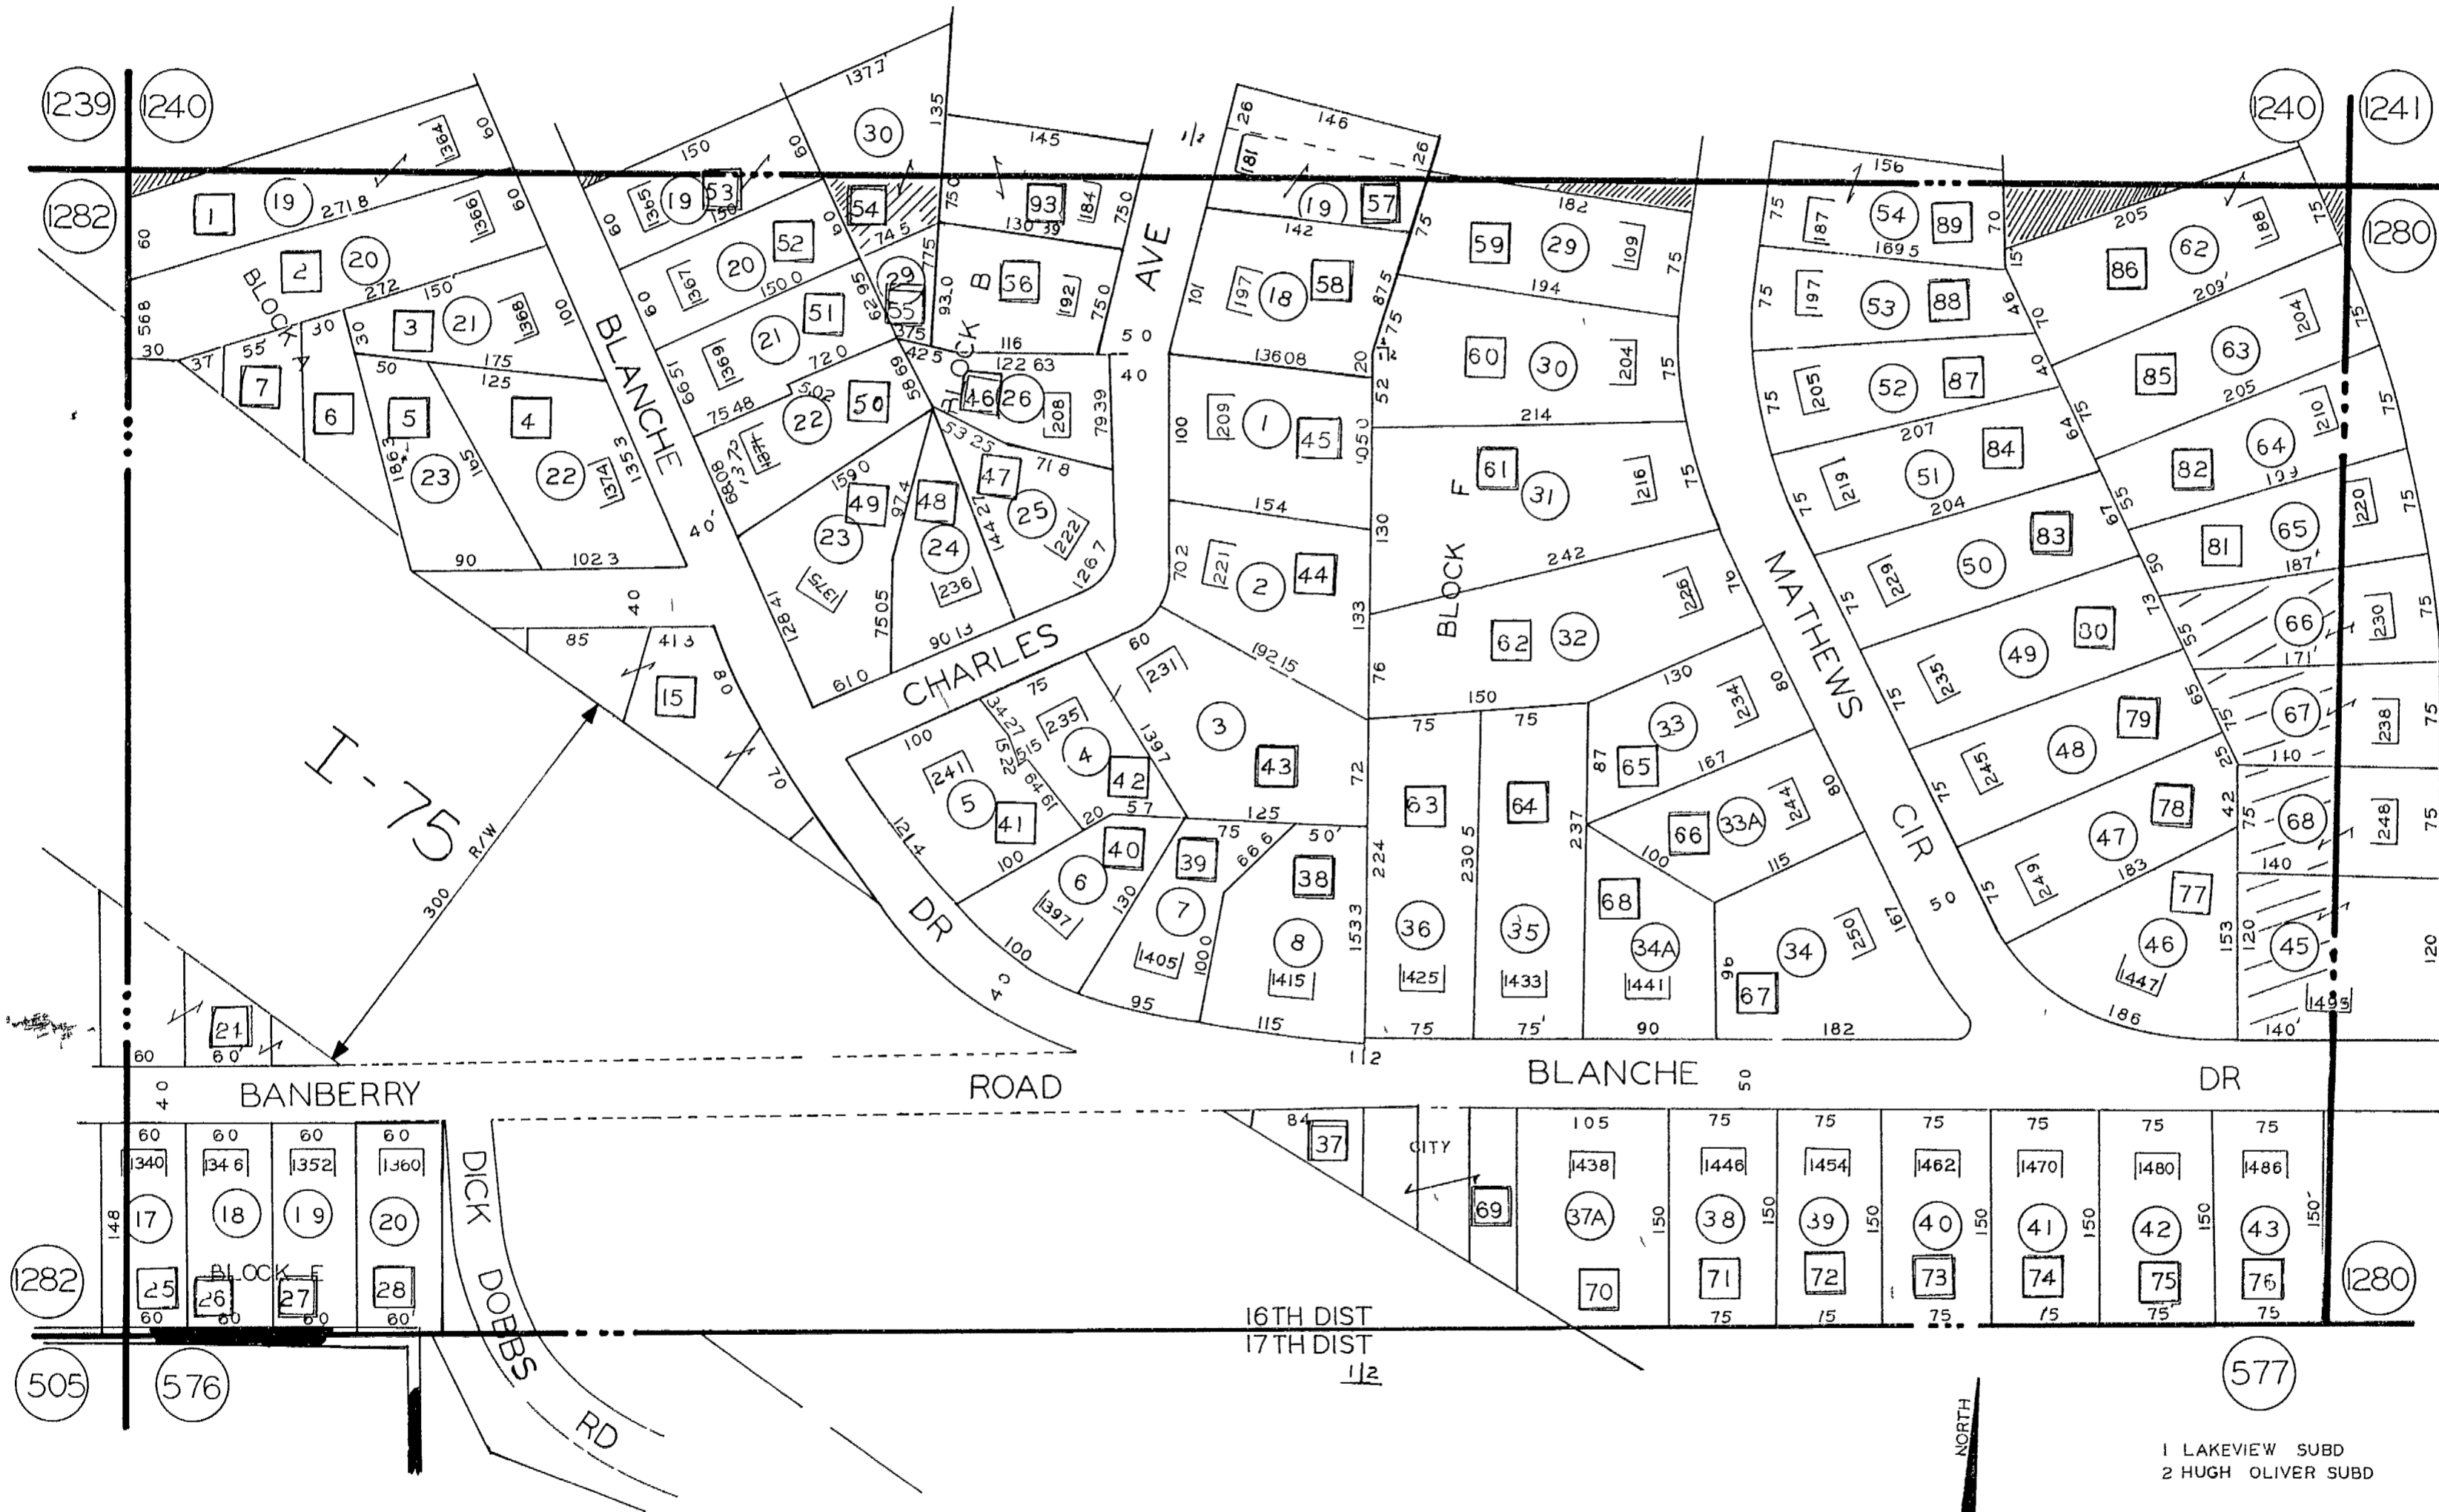

L.L. 1281 - 16TH. DIST.

BANBERRY SCHOOL

1 LAKEVIEW SUBD
2 HUGH OLIVER SUBD

TRACED 7-28-78 FEL