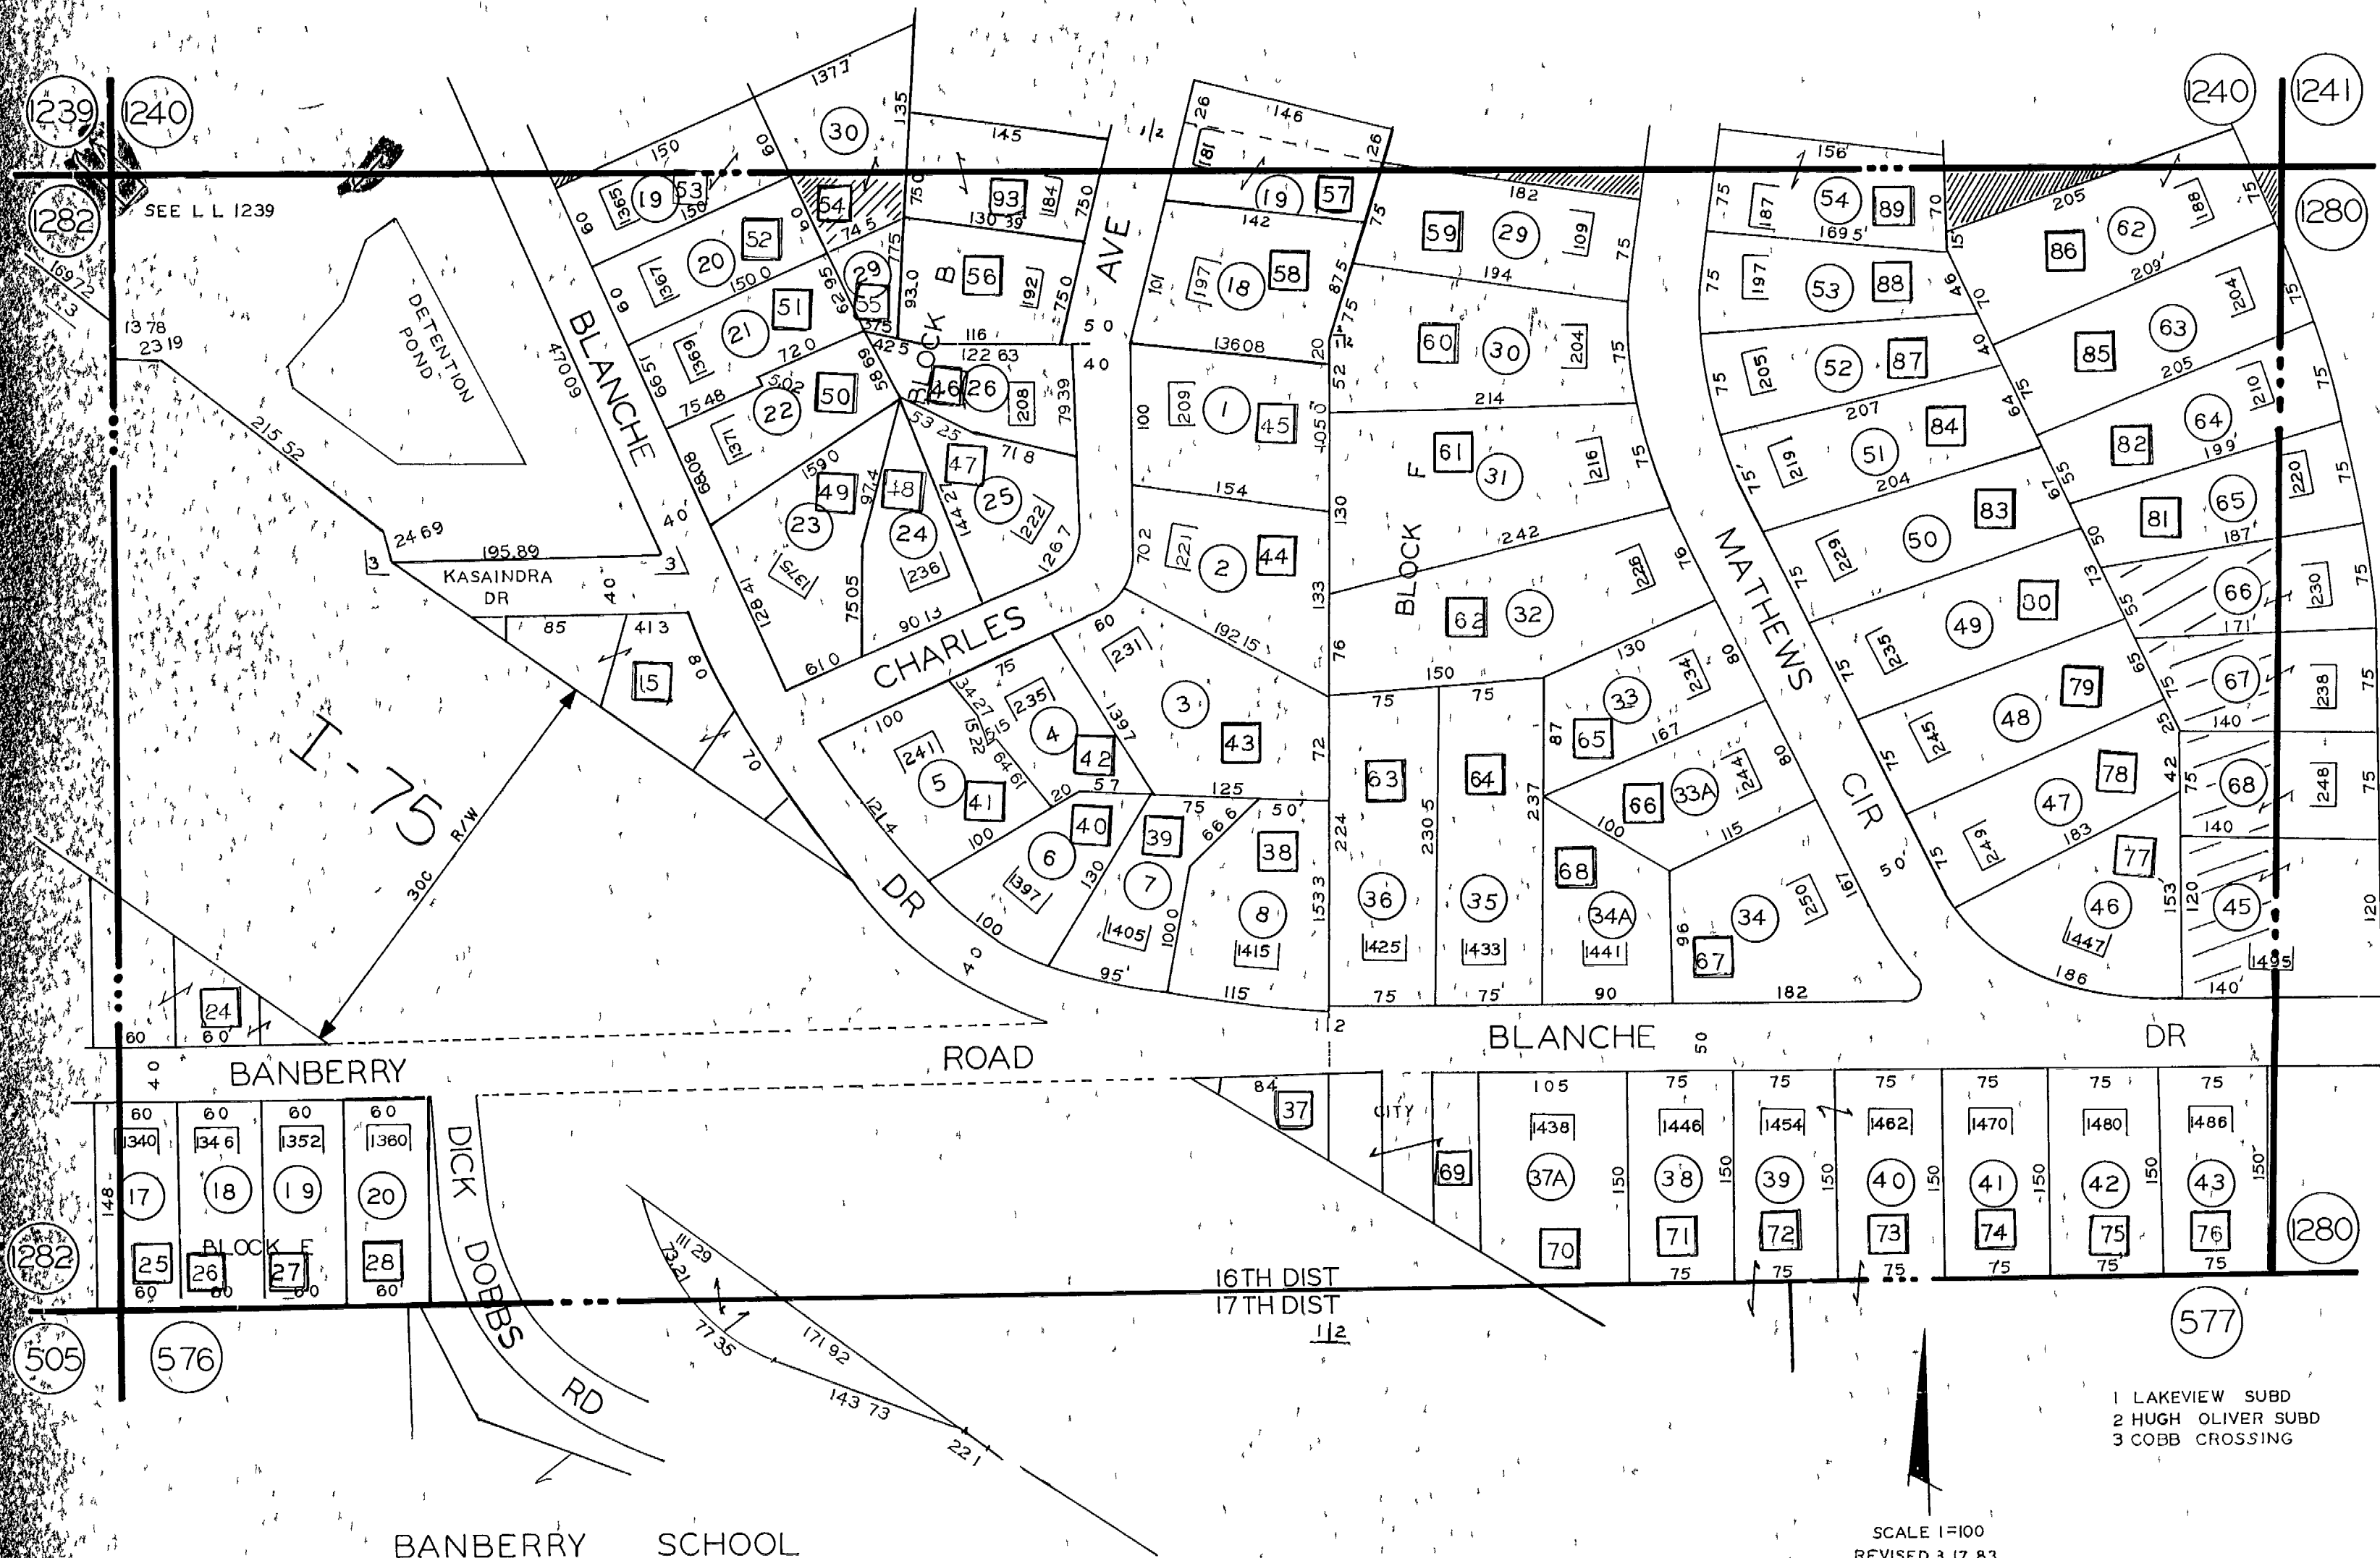

L.L. 1281 - 16TH. DIST.

- 1 LAKEVIEW SUBD
- 2 HUGH OLIVER SUBD
- 3 COBB CROSSING

SCALE 1"=100'
REVISED 3/7/83
7-16-86
7-29-88
10-5-88