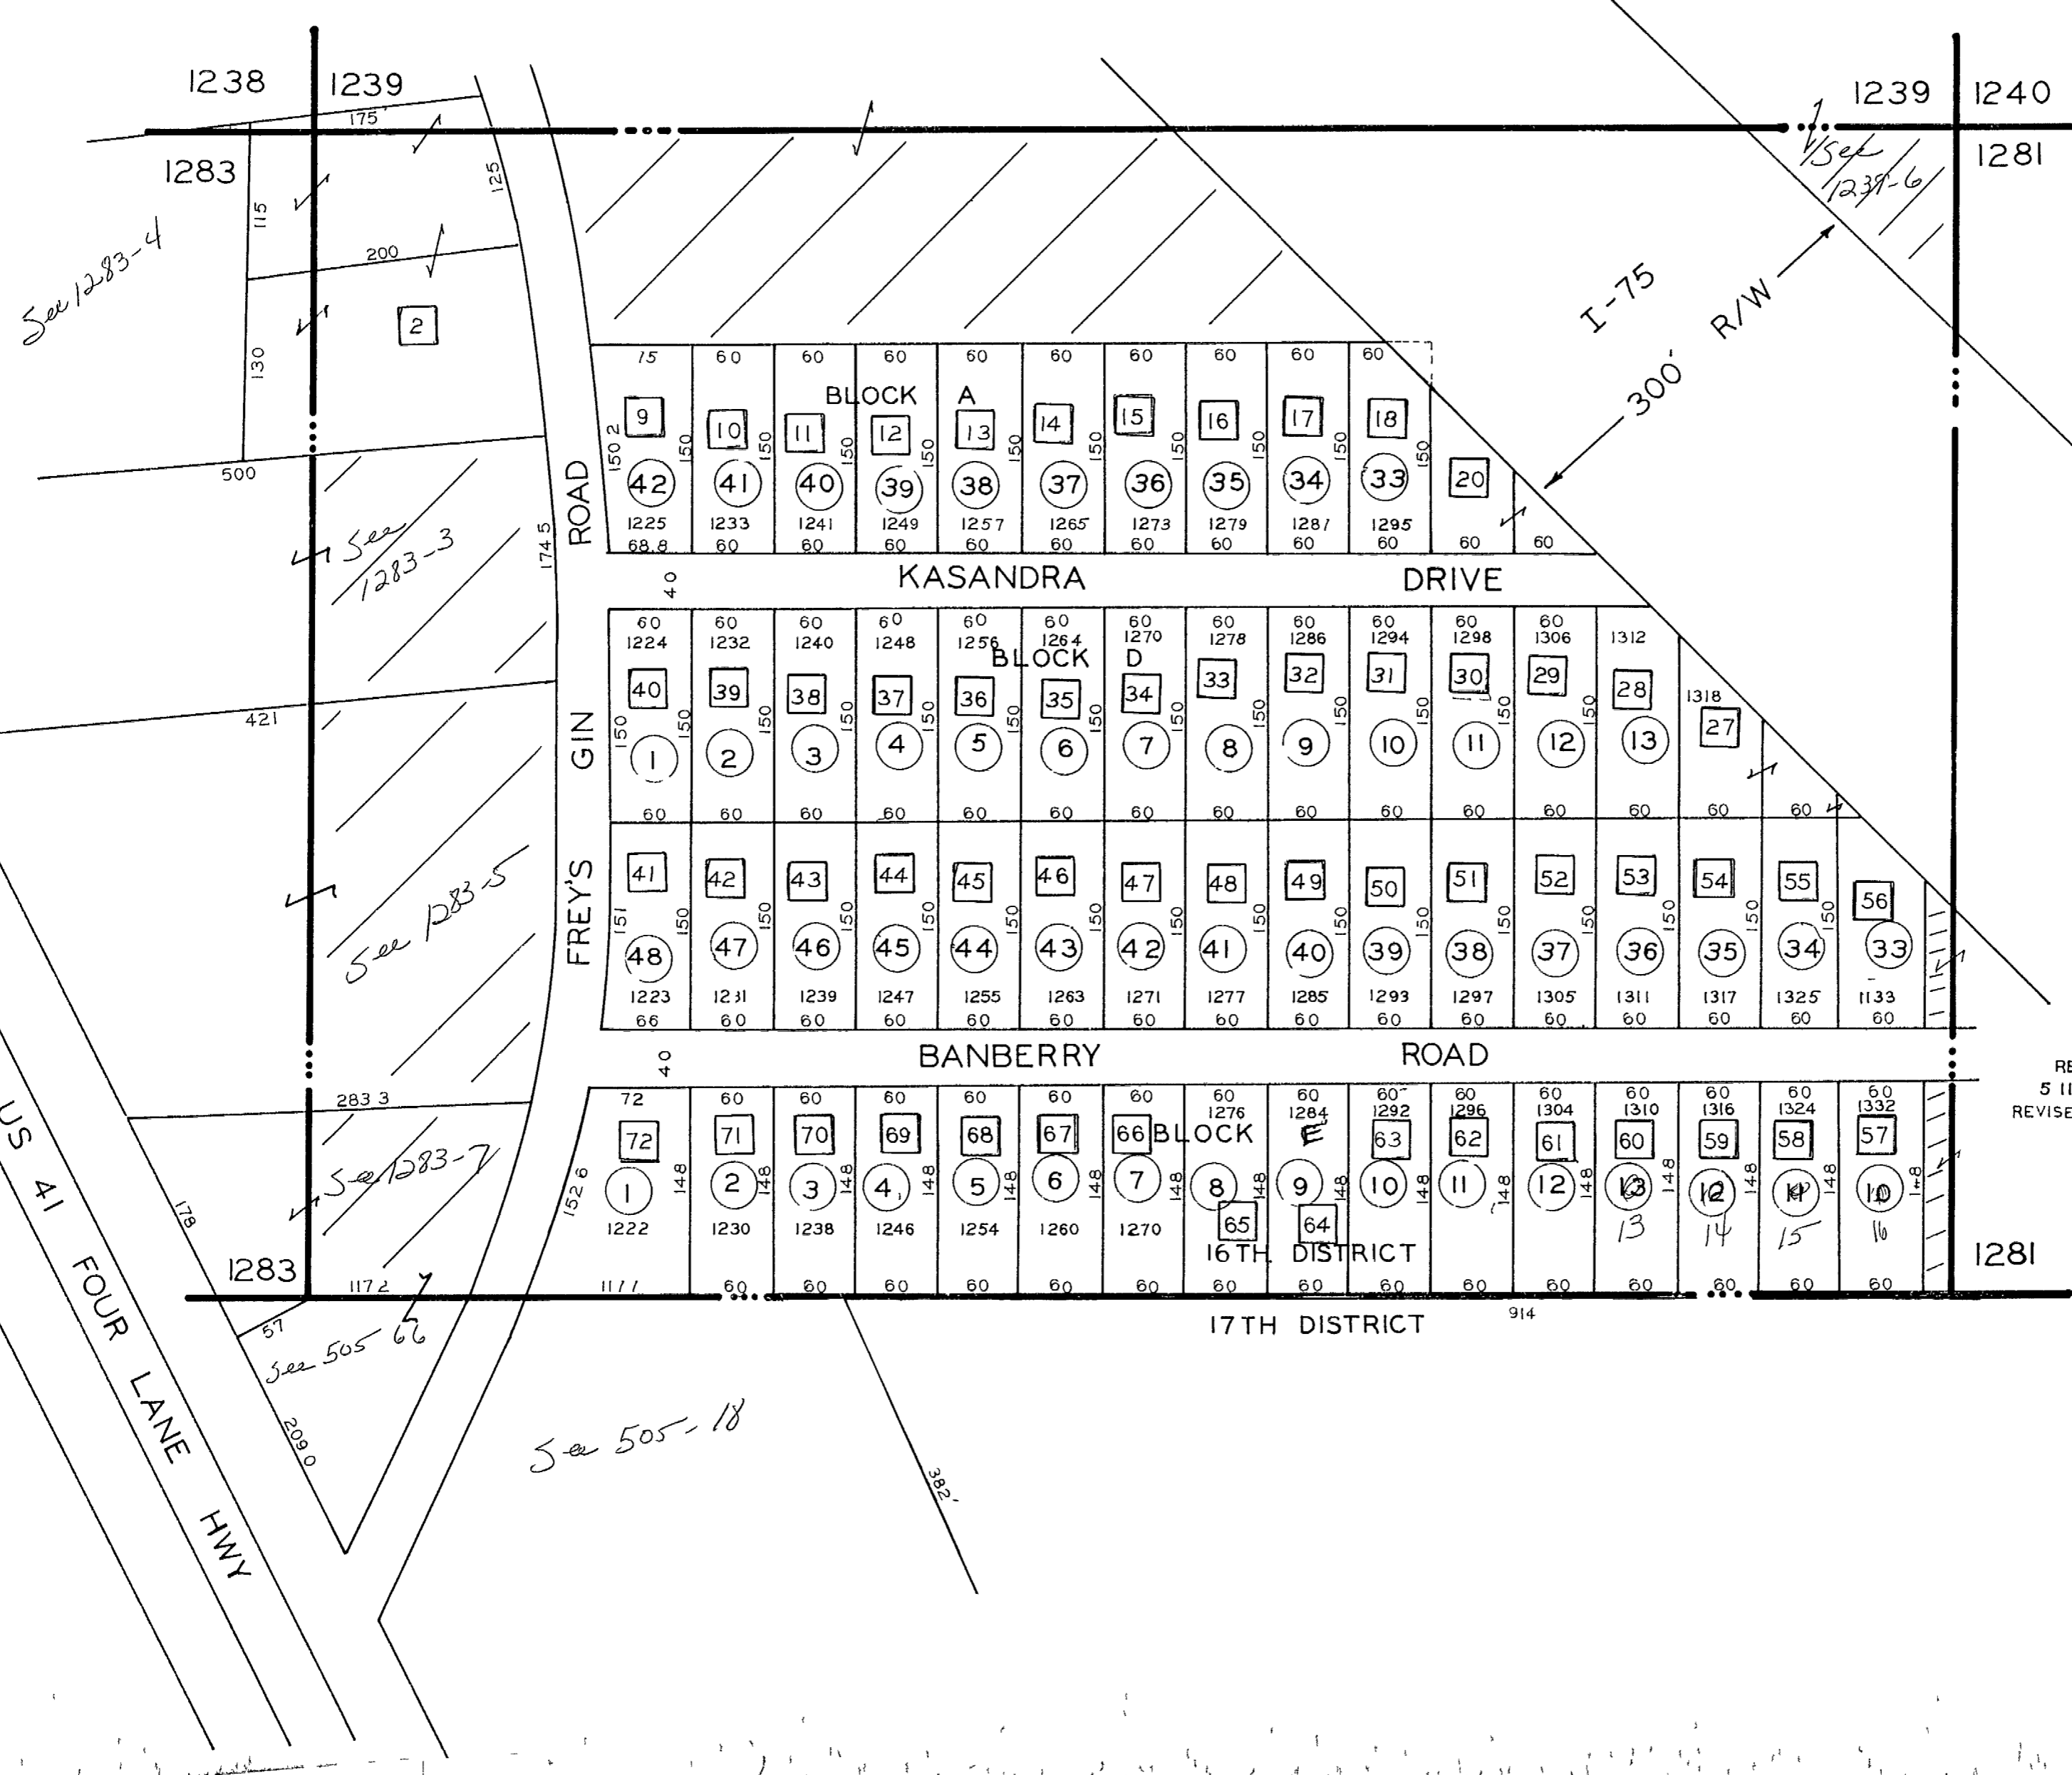

L.L. 1282 - 16TH. DIST.

SCALE 1 = 100

REDRAWN
5 11-78 FEL
REVISED 2 18-83