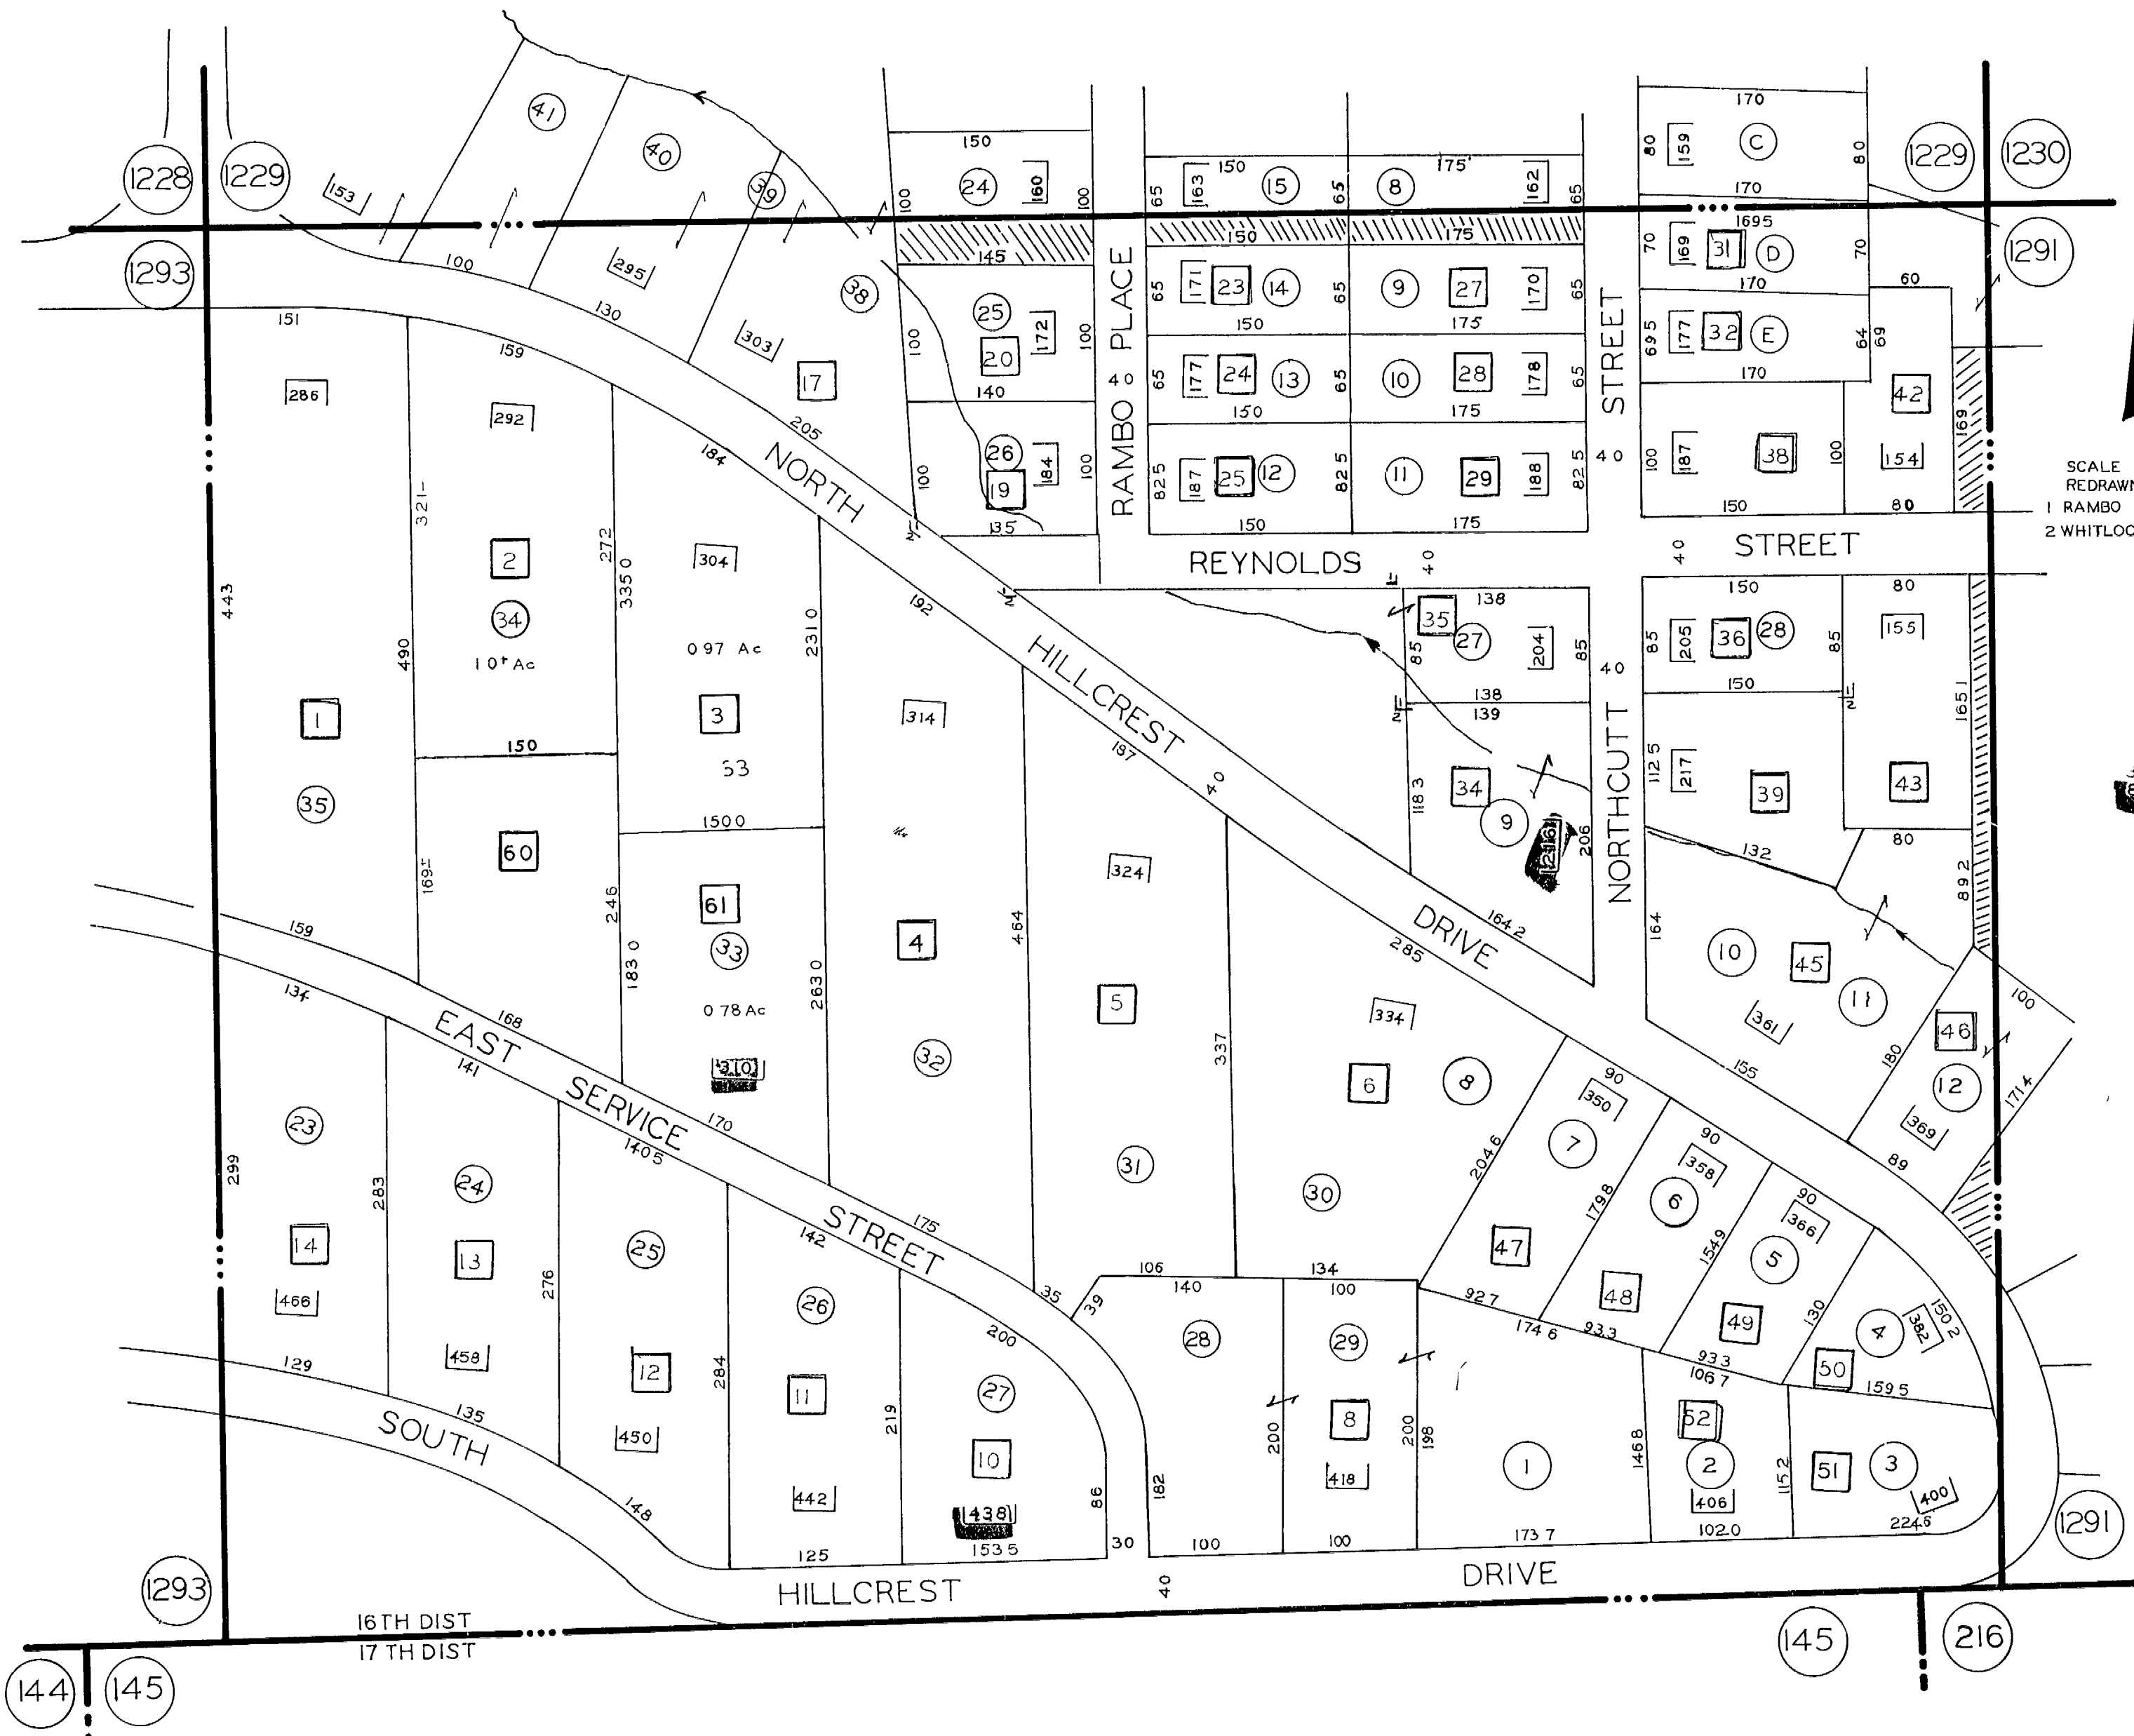

L.L.1292 -16TH.DIST.

SCALE 1"=100' F.E.L.
REDRAWN 11-20-78
1 RAMBO SUBD
2 WHITLOCK HEIGHTS

3 25 87
8713.00

144 145

145 216

16TH DIST
17TH DIST