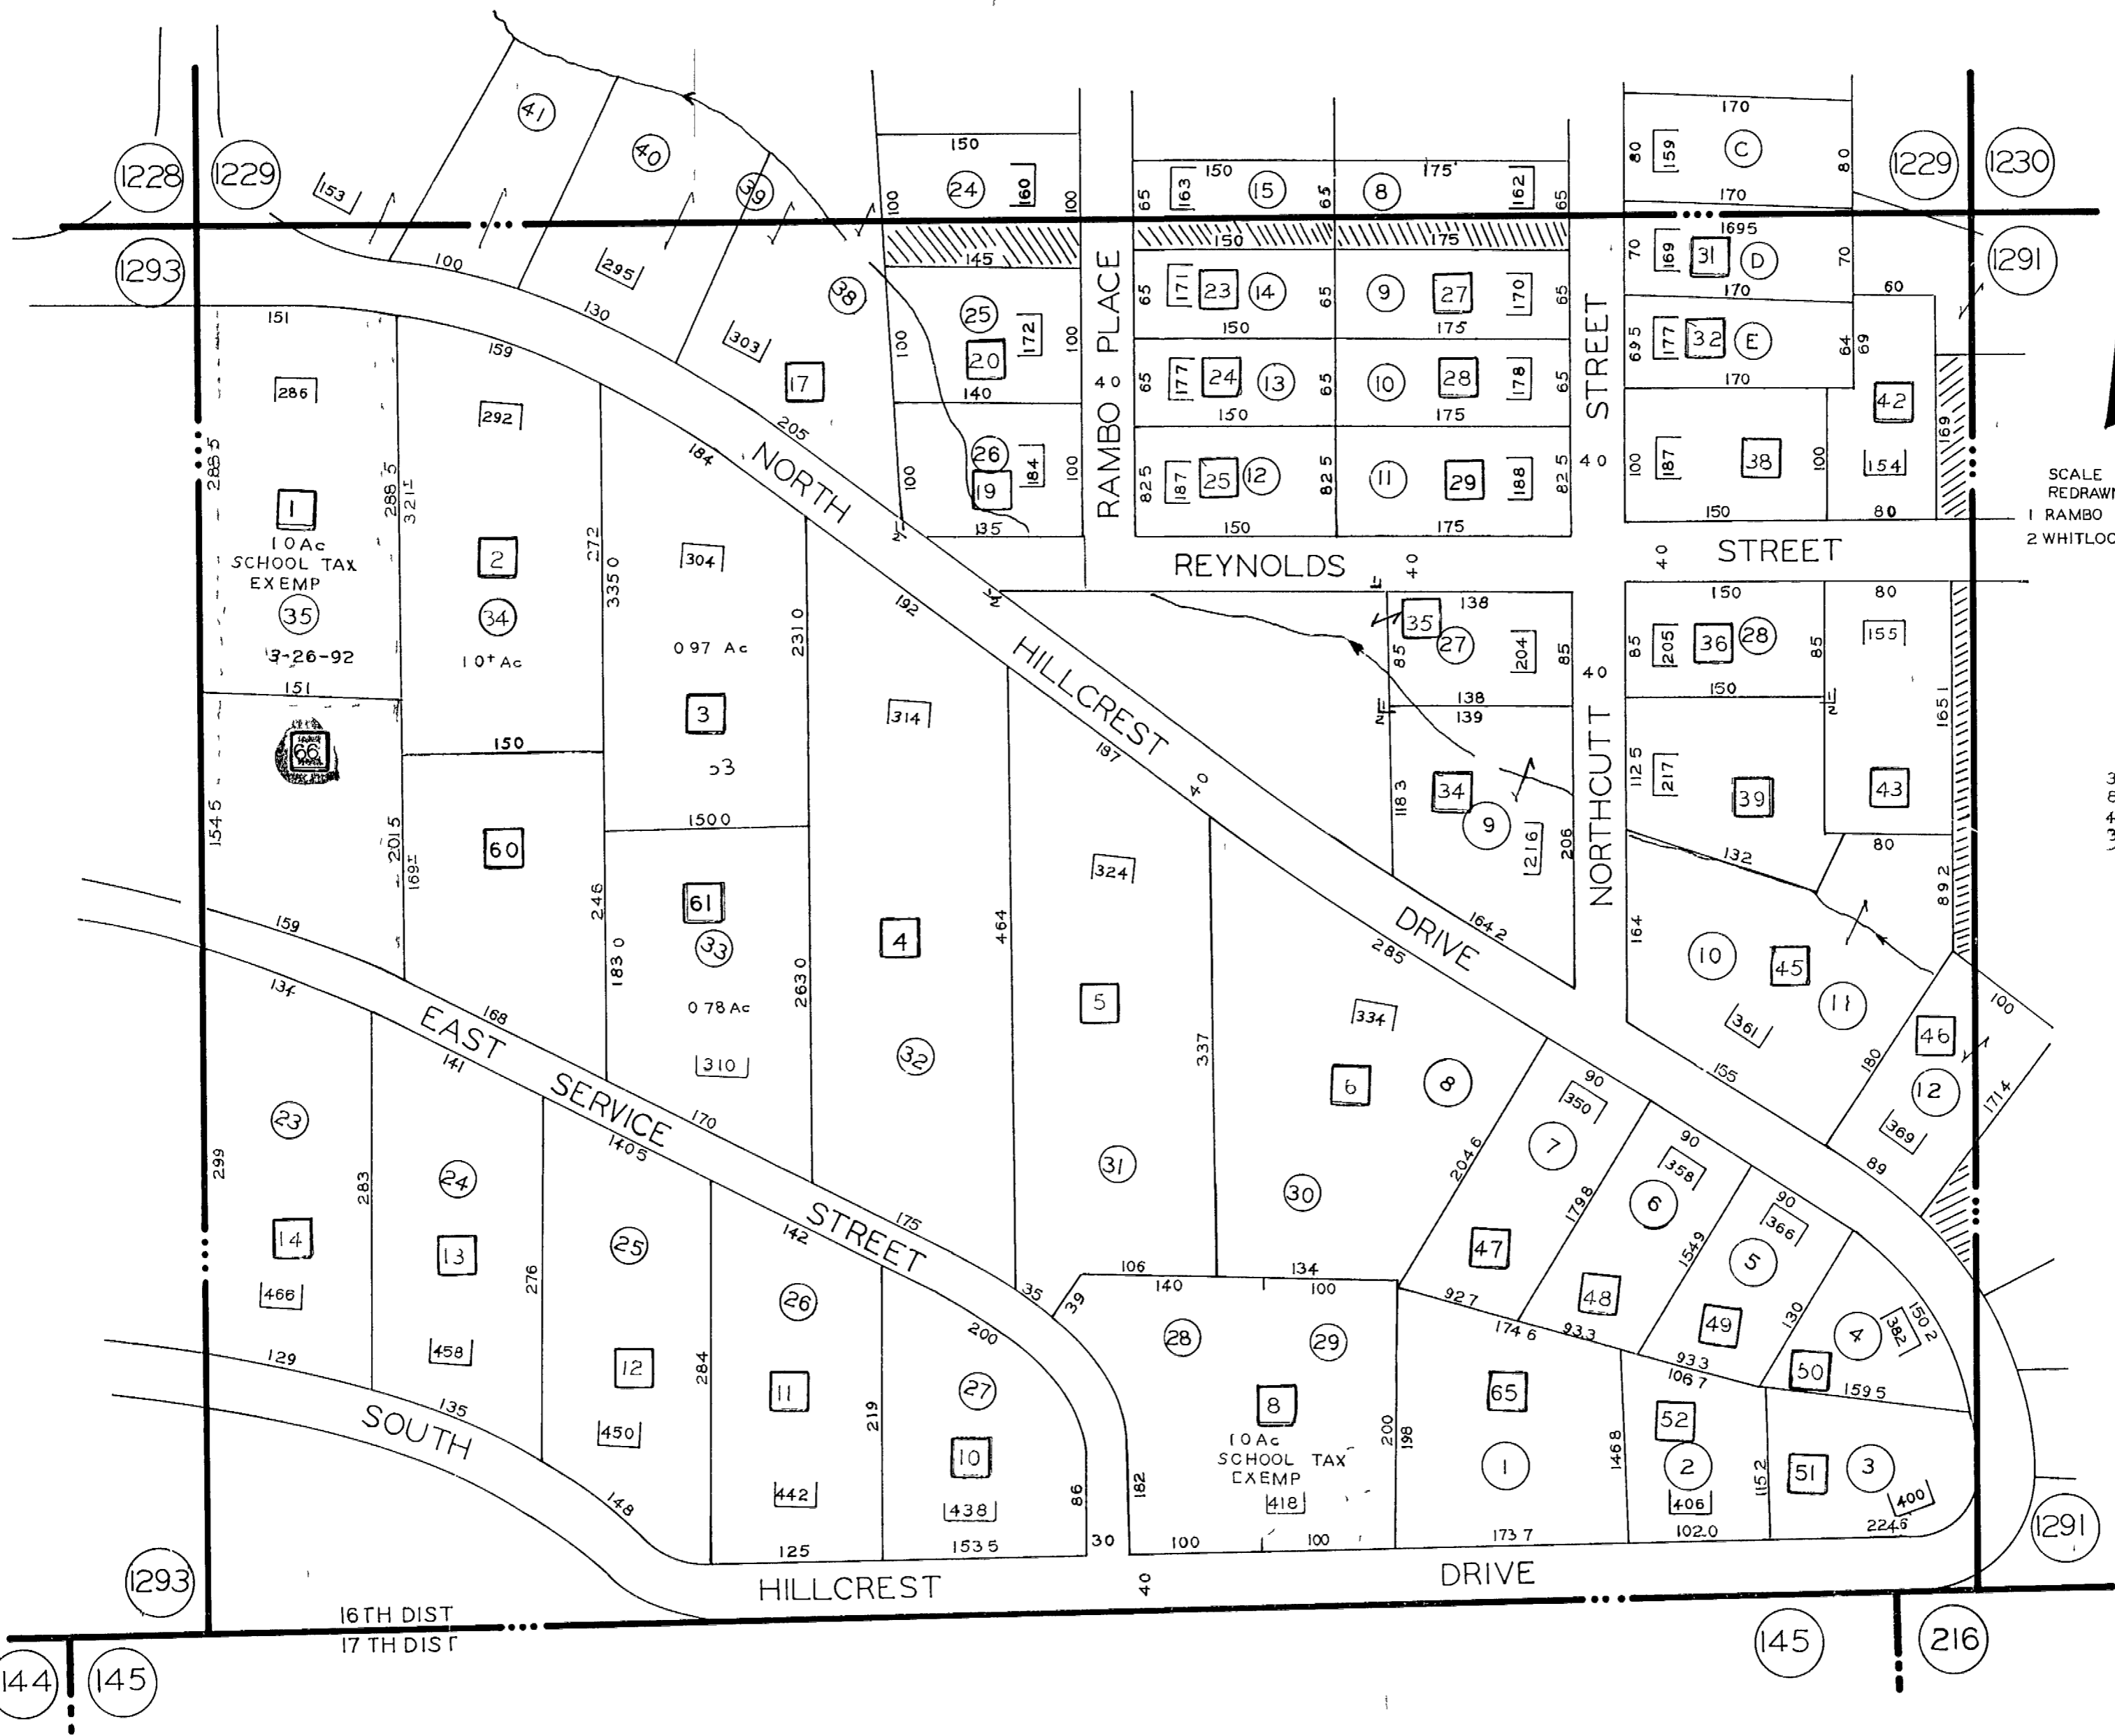

# L.L.1292 - 16TH.DIST.

SCALE 1"=100 FEET  
REDRAWN 11-20-78  
1 RAMBO SUBD  
2 WHITLOCK HEIGHTS

3-25-87  
8-13-90  
4-1-91  
3-26-92

16TH DIST  
17TH DIST

144 145

145 216