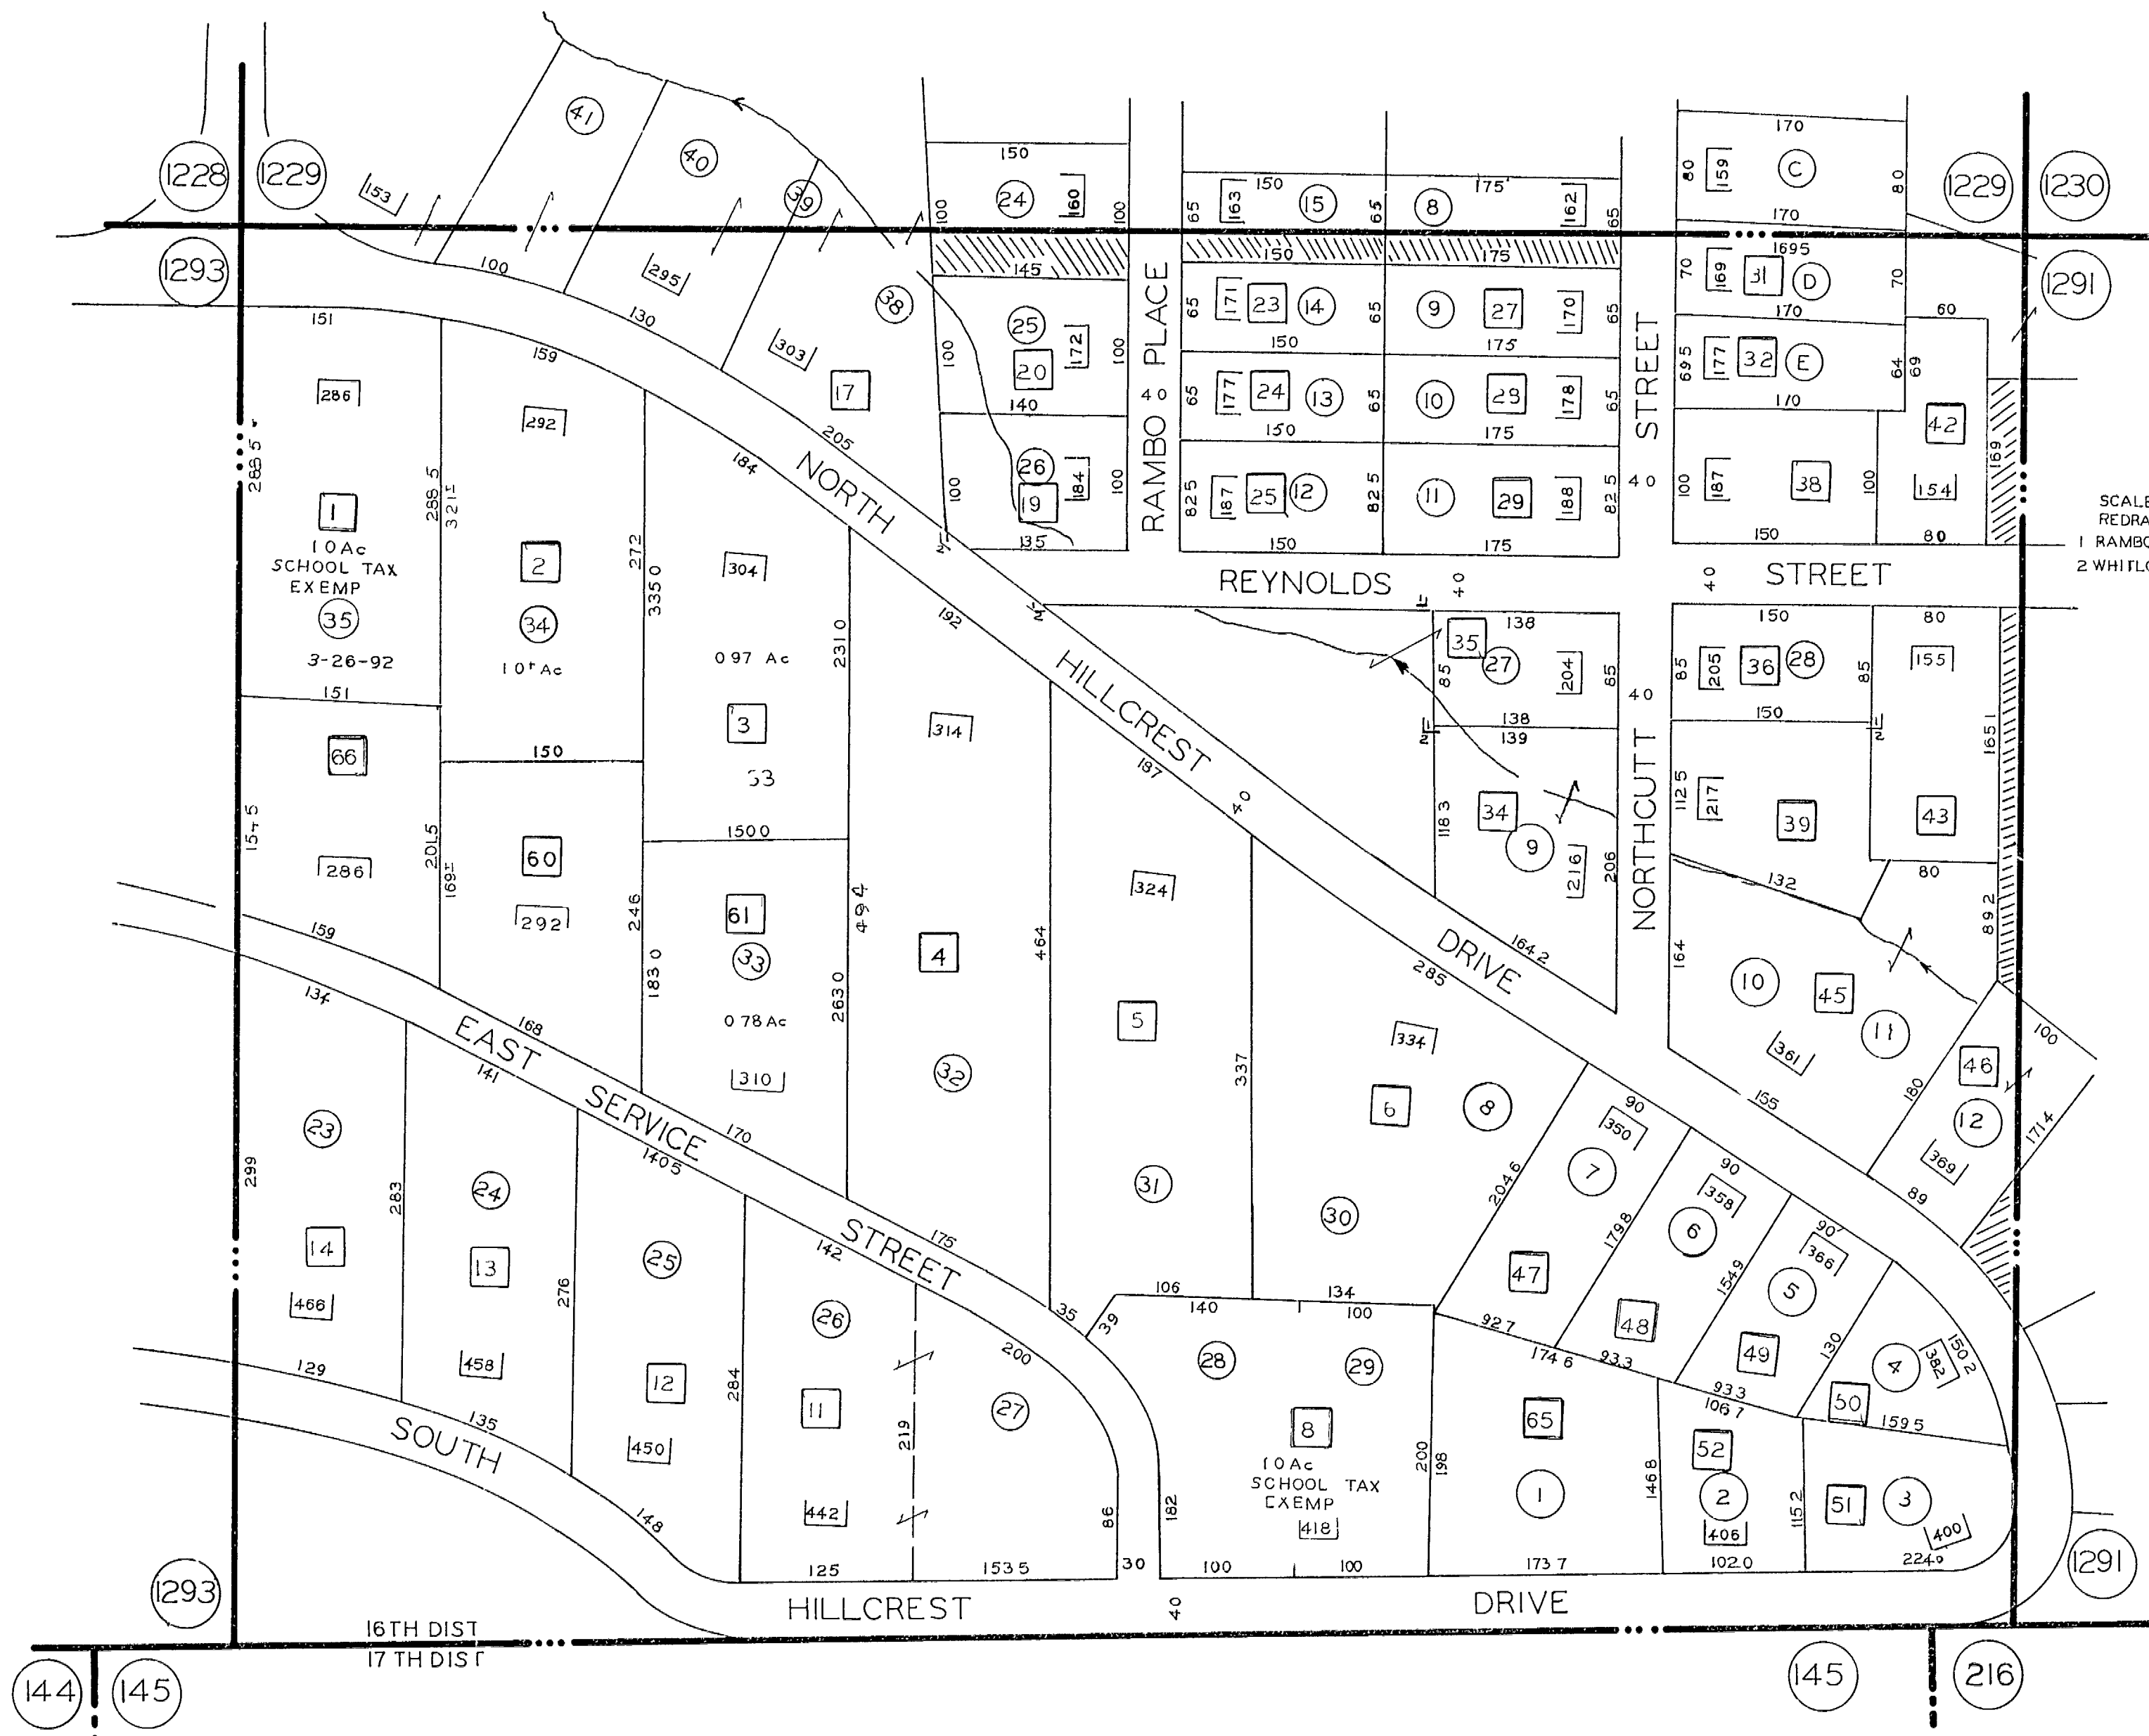

L.L.1292 -16TH.DIST.

SCALE 1"=100' FEL
 REDRAWN 11-20-78
 1 RAMBO SUBD
 2 WHITLOCK HEIGHTS

3-25-81
 8-13-90
 4-1-91
 3-26-92
 7-1-93

16TH DIST
 17TH DIST

144 145

145 216