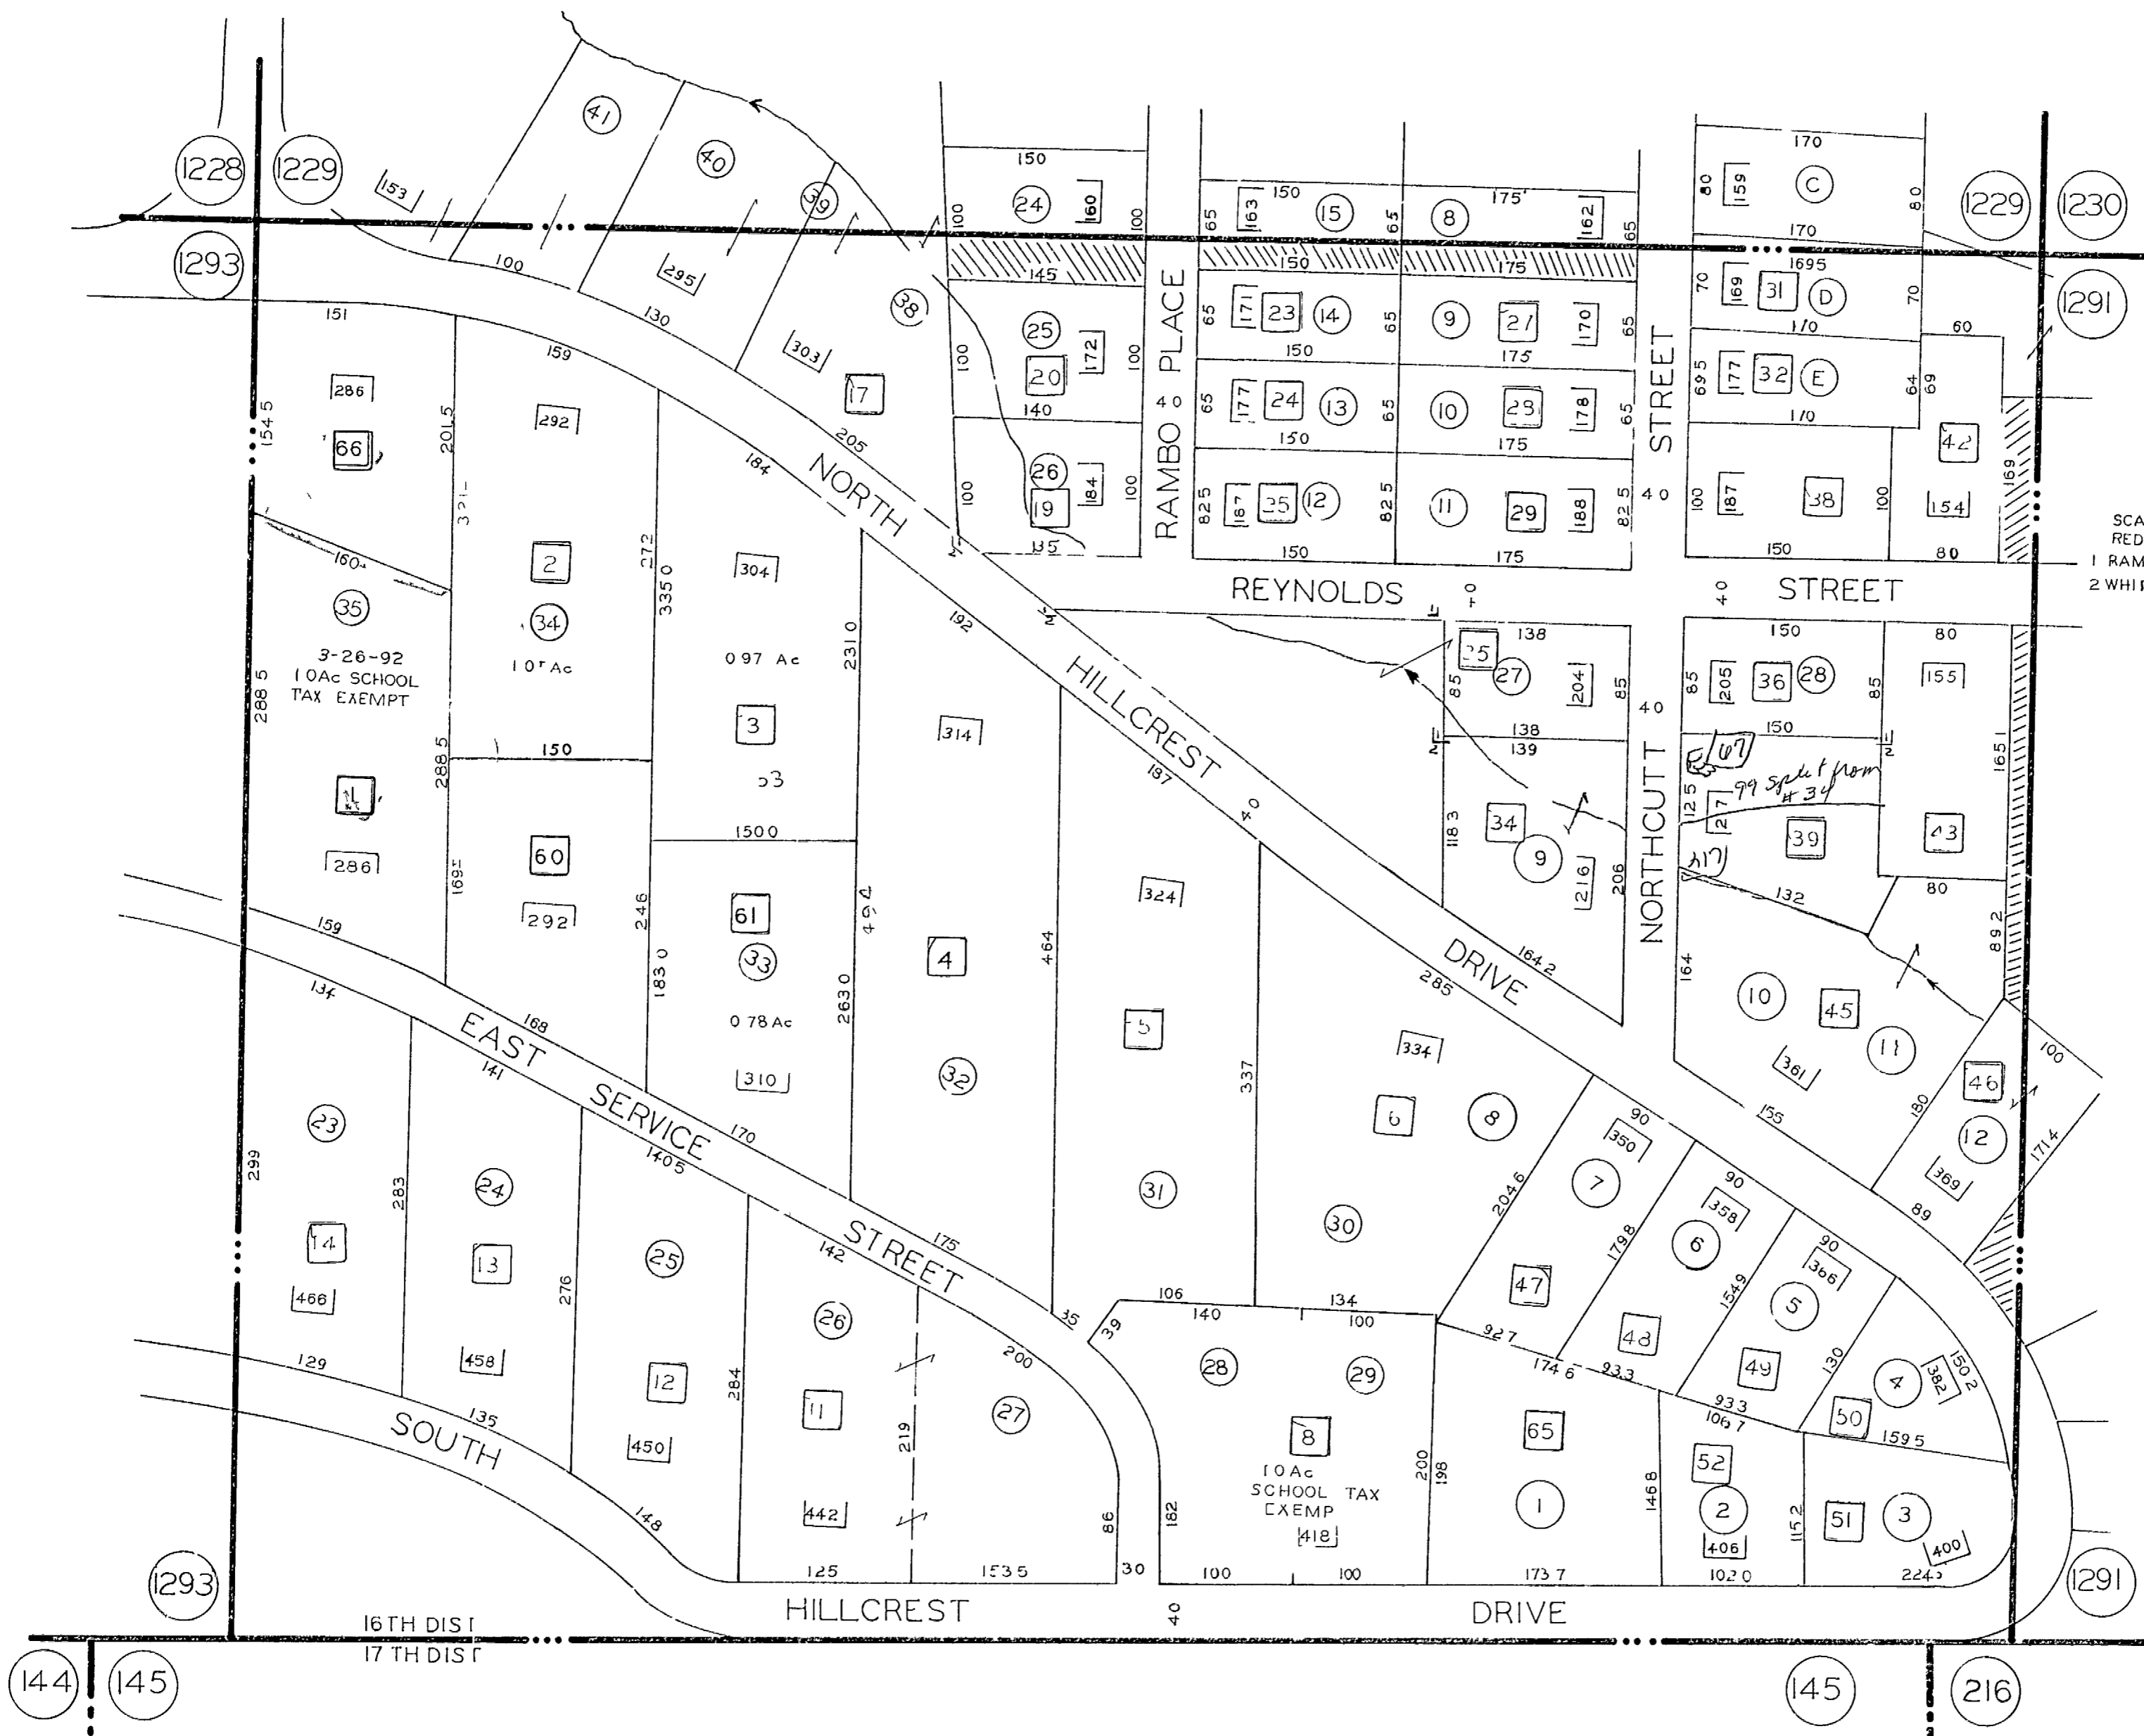

L.L.1292 -16TH.DIST.

SCALE 1"=100 FEET
 REDRAWN 11-20-78
 1 RAMBO SUBD
 2 WHITLOCK HEIGHTS

3-25-81
 8-13-90
 4-1-91
 3-26-92
 7-1-93
 11-24-93

16TH DIST
 17TH DIST

144 145

145 216