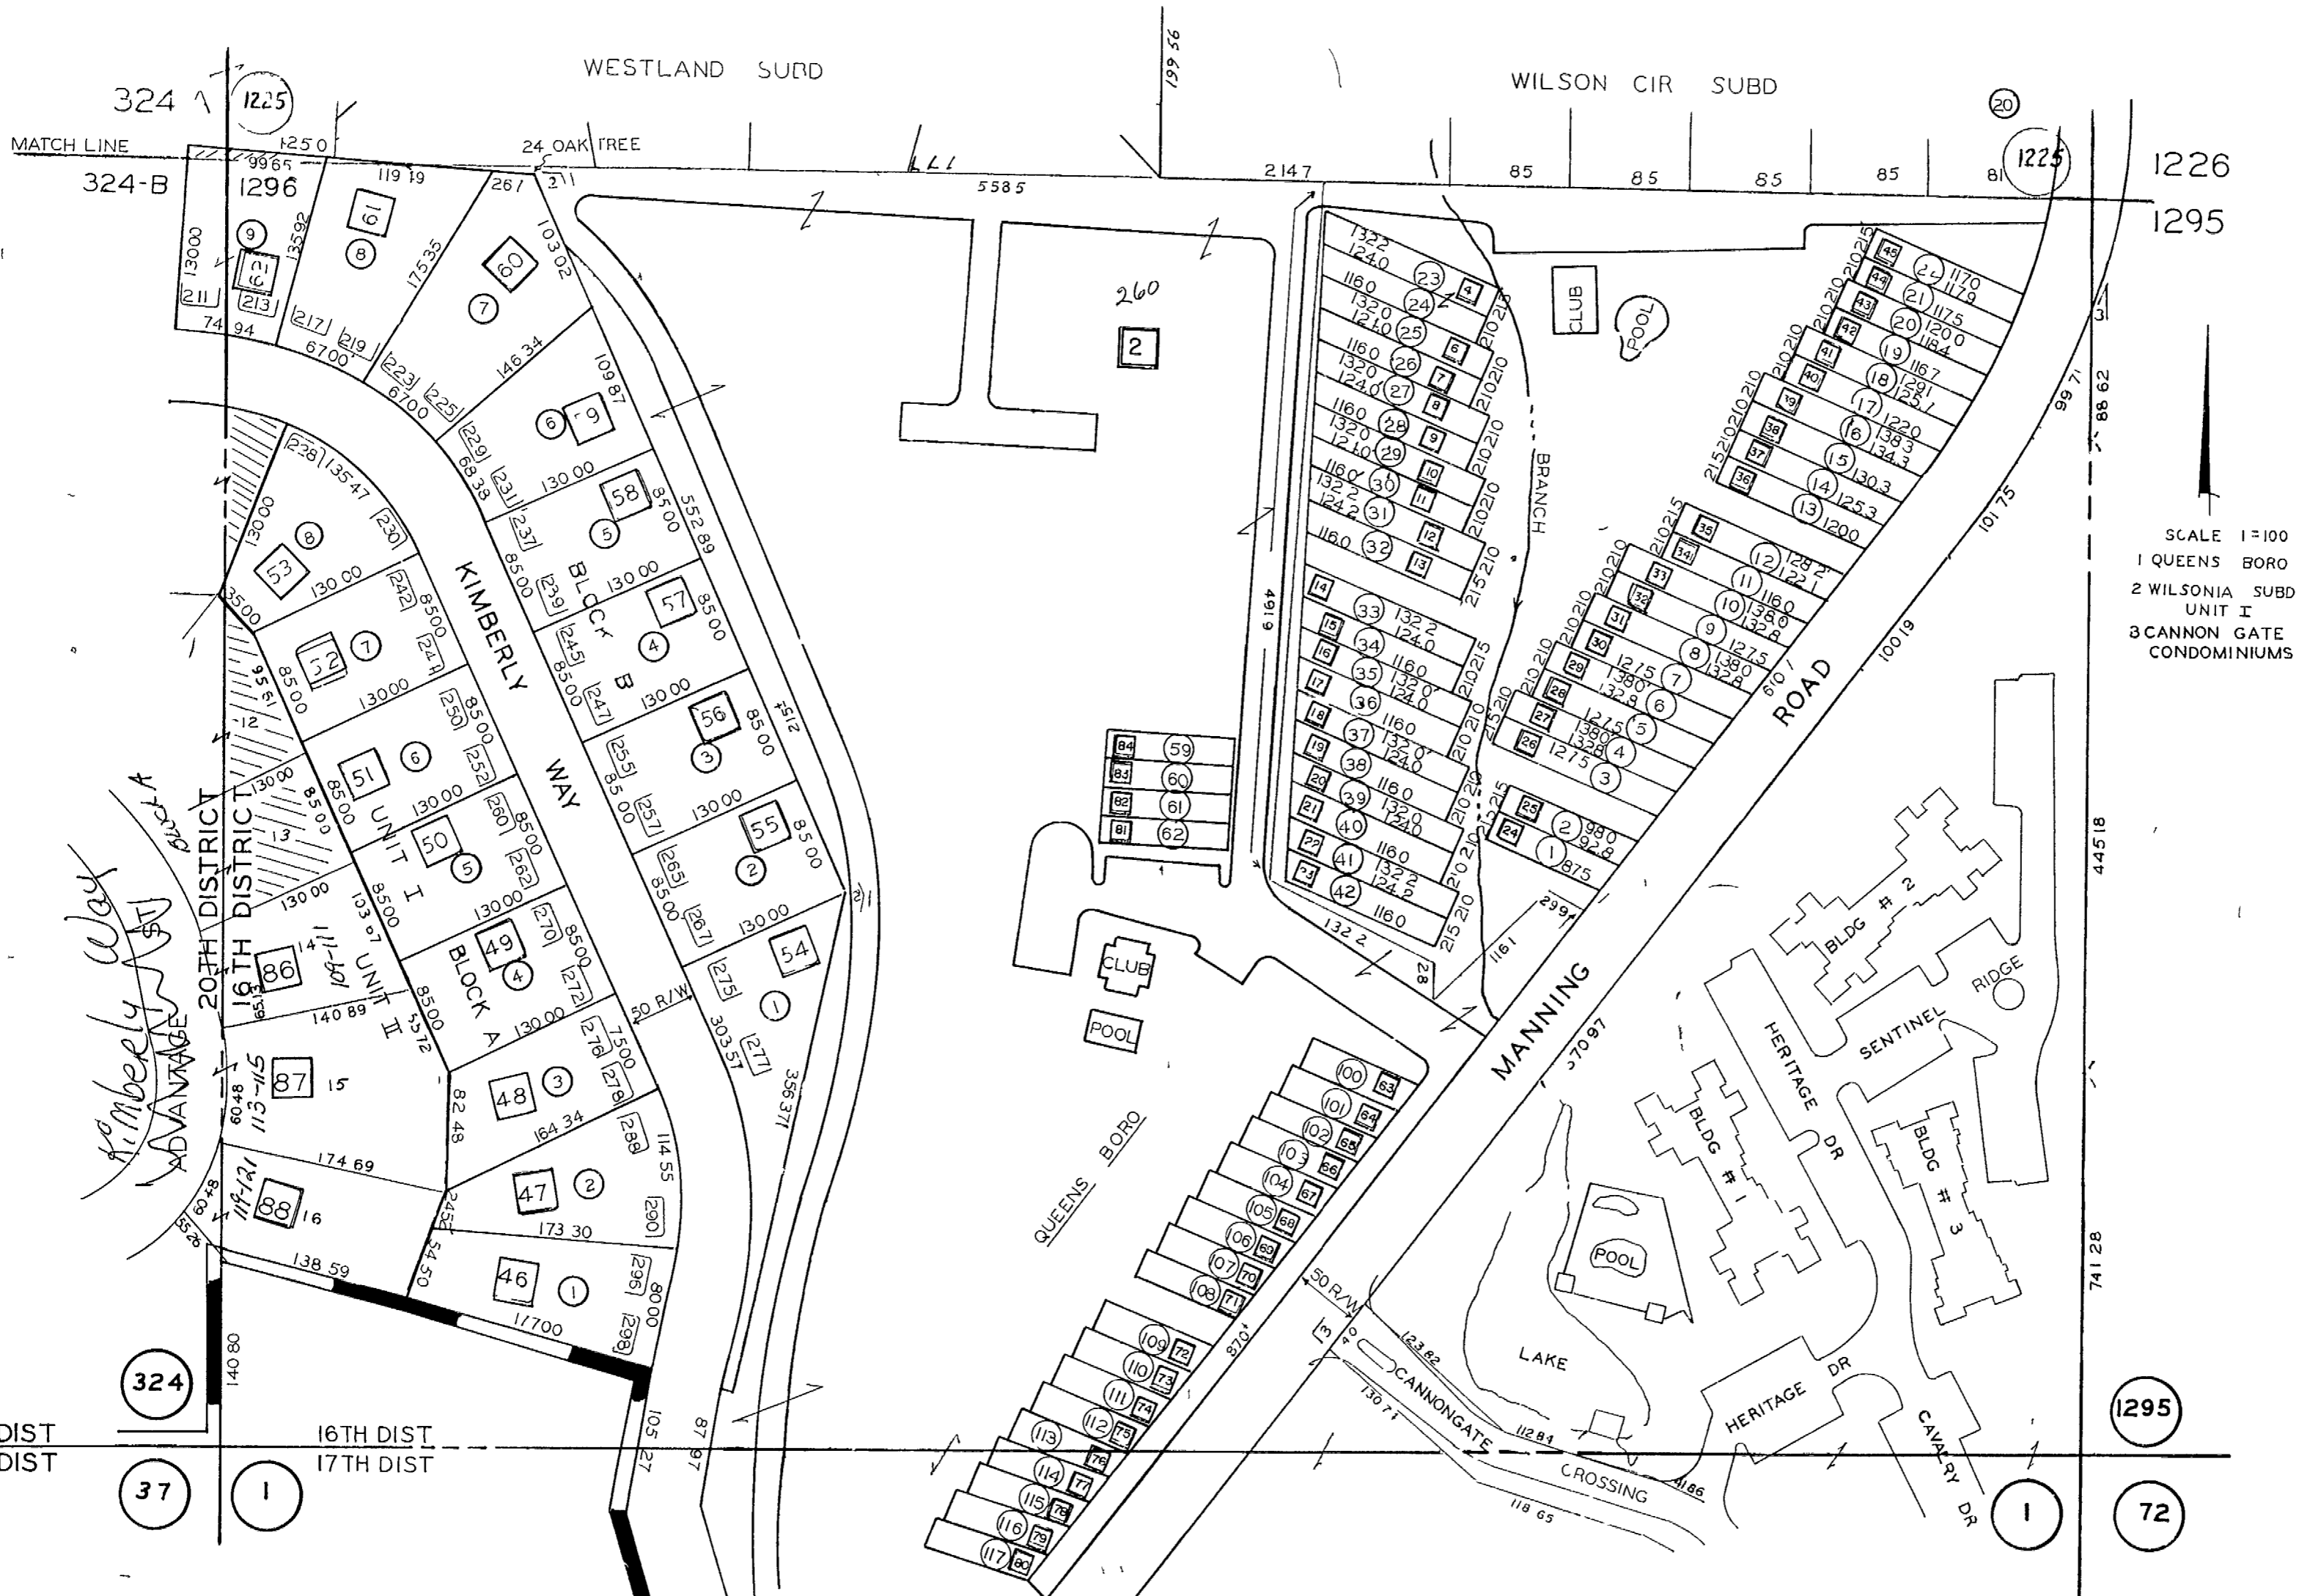

L.L. 1296 - 16TH. DIST. - A

NOTE

SEE SHEET No AA OF L.L. No 1296 16TH DISTRICT FOR INFORMATION ON CANNON GATE CONDOMINIUMS

SCALE 1=100
 1 QUEENS BORO
 2 WILSONIA SUBD UNIT I
 3 CANNON GATE CONDOMINIUMS

REVISED 6-12-74
 12 15 82 5 3 17
 12-19-79
 7-21-82