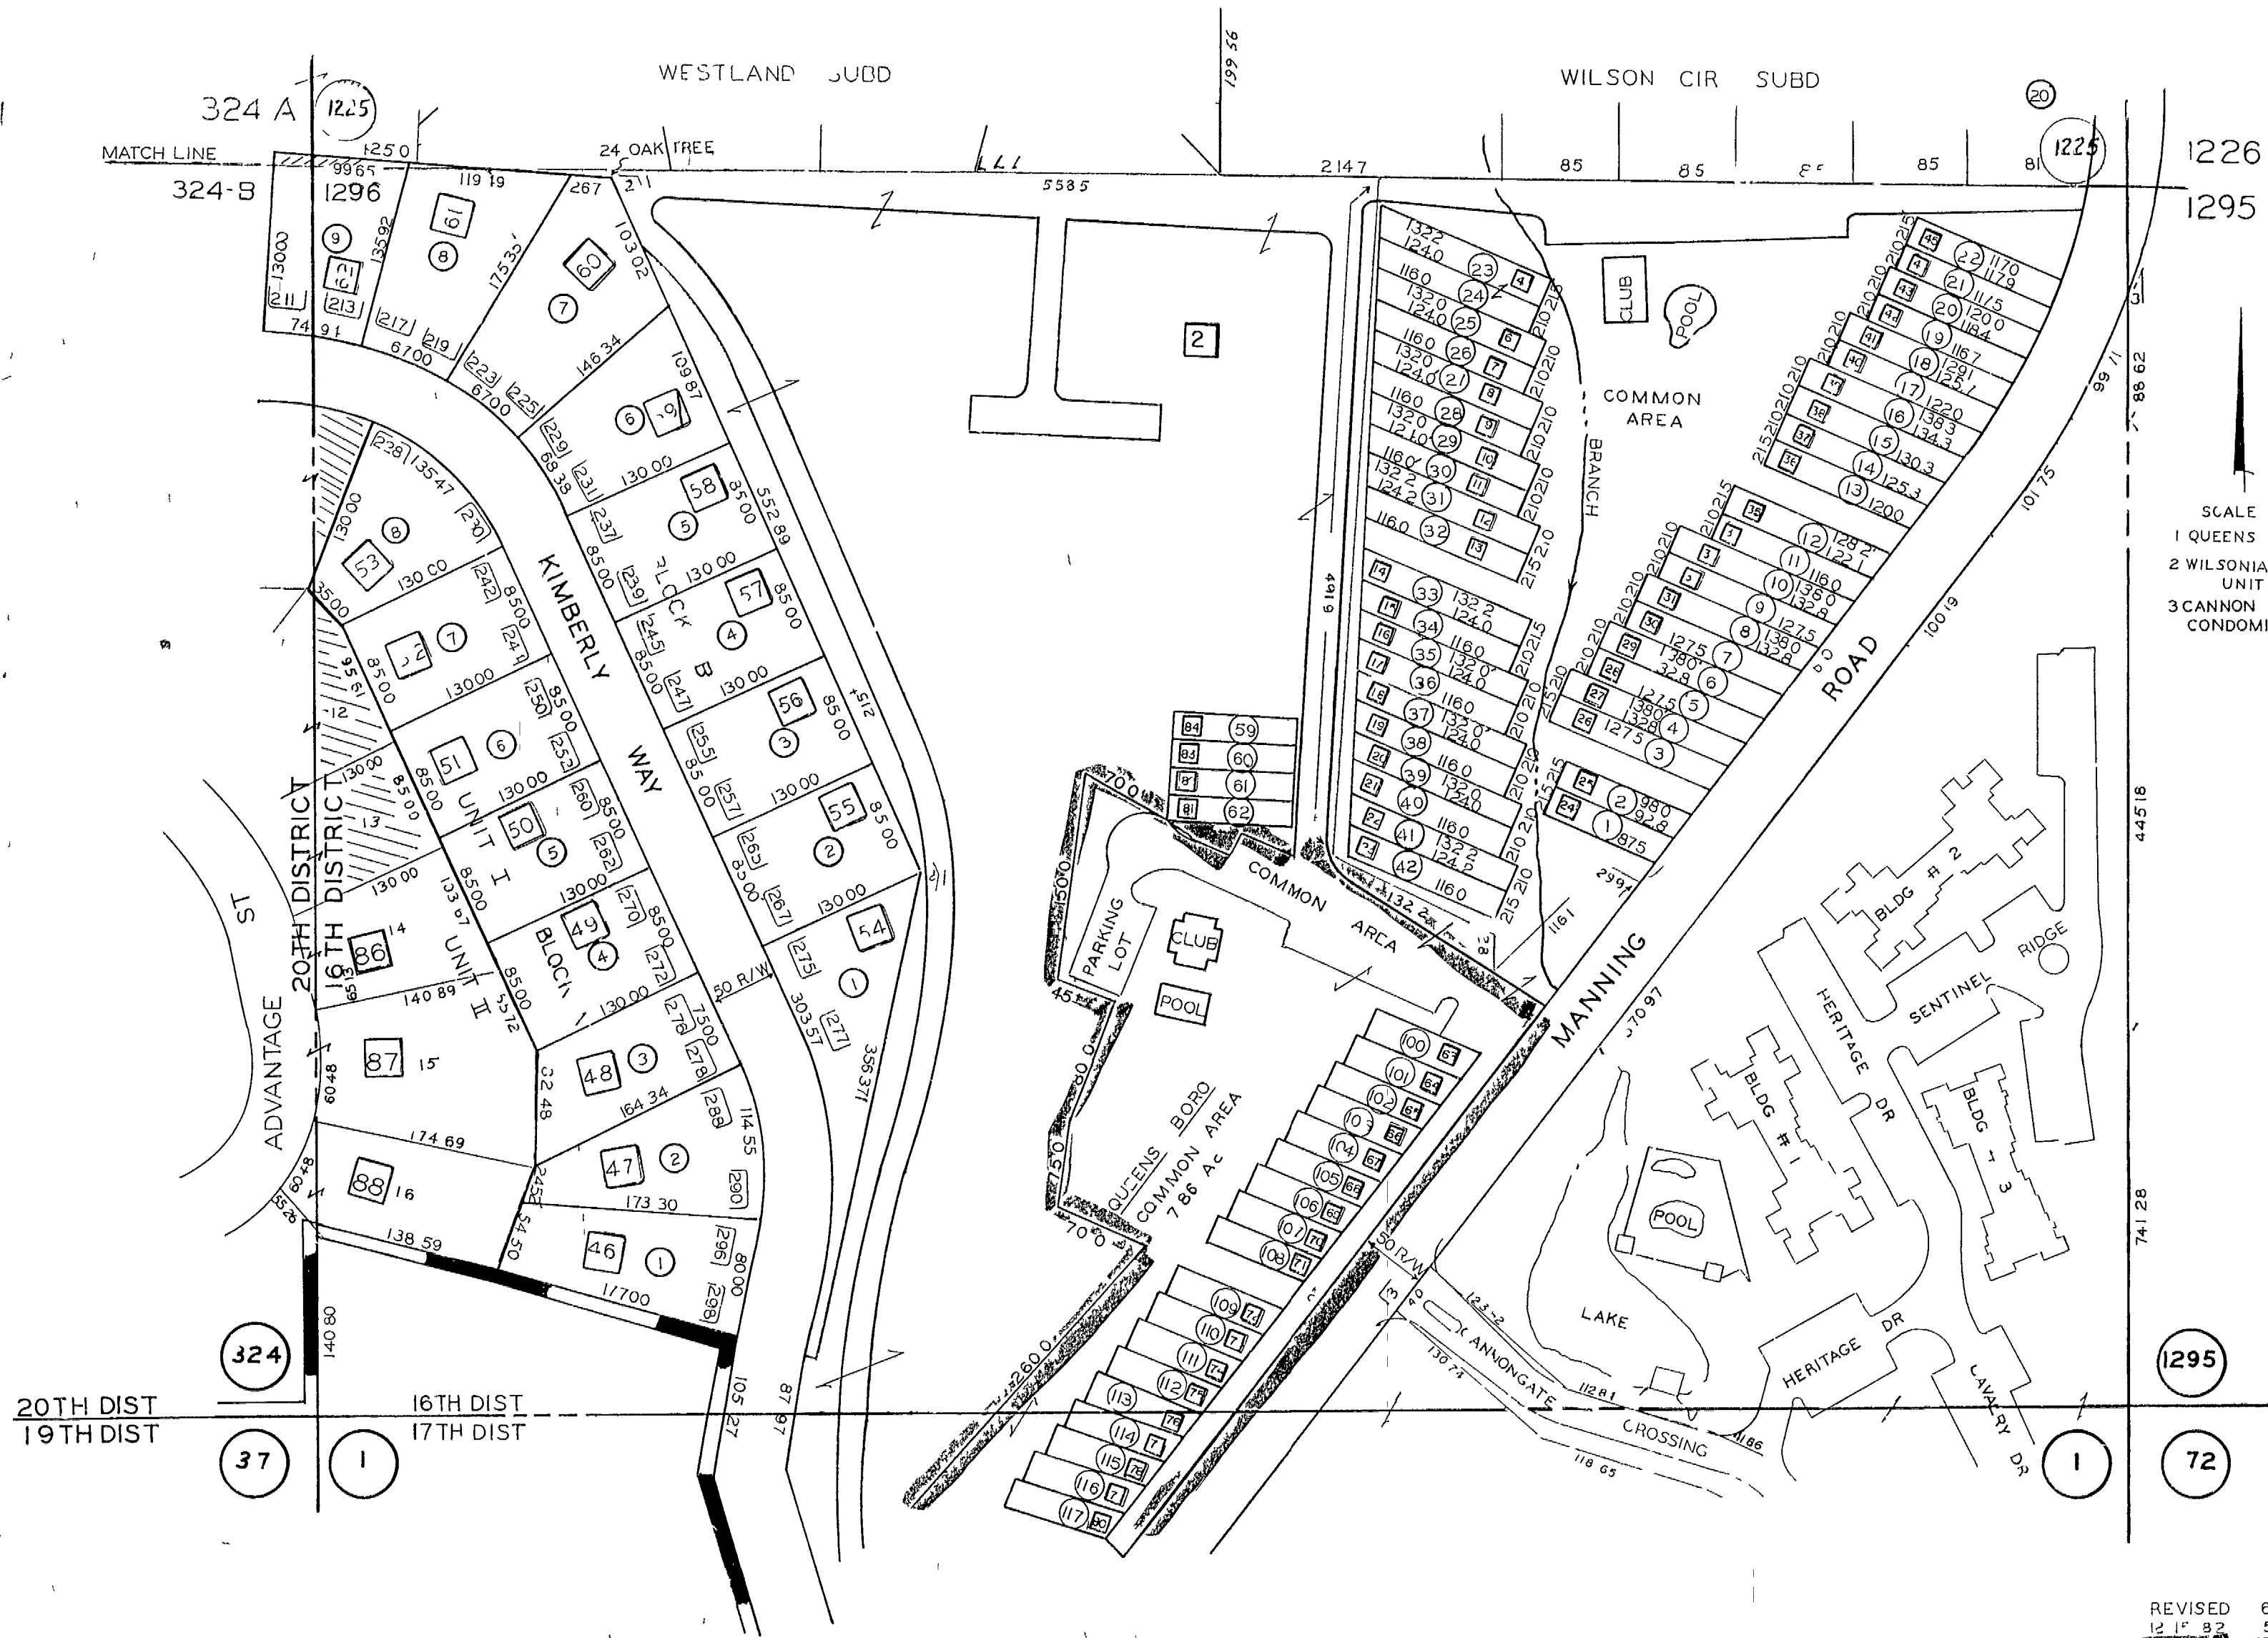

L.L. 1296 - 16 TH. DIST. - A

NOTE

SEE SHEET No AA OF L.L. No 1296 16TH DISTRICT FOR INFORMATION ON CANNON GATE CONDOMINIUMS

SCALE 1"=100'
 1 QUEENS BORO
 2 WILSONIA SUBD UNIT I
 3 CANNON GATE CONDOMINIUMS

REVISED 6-12-74
 12-15-82
 12-19-79
 7-21-92