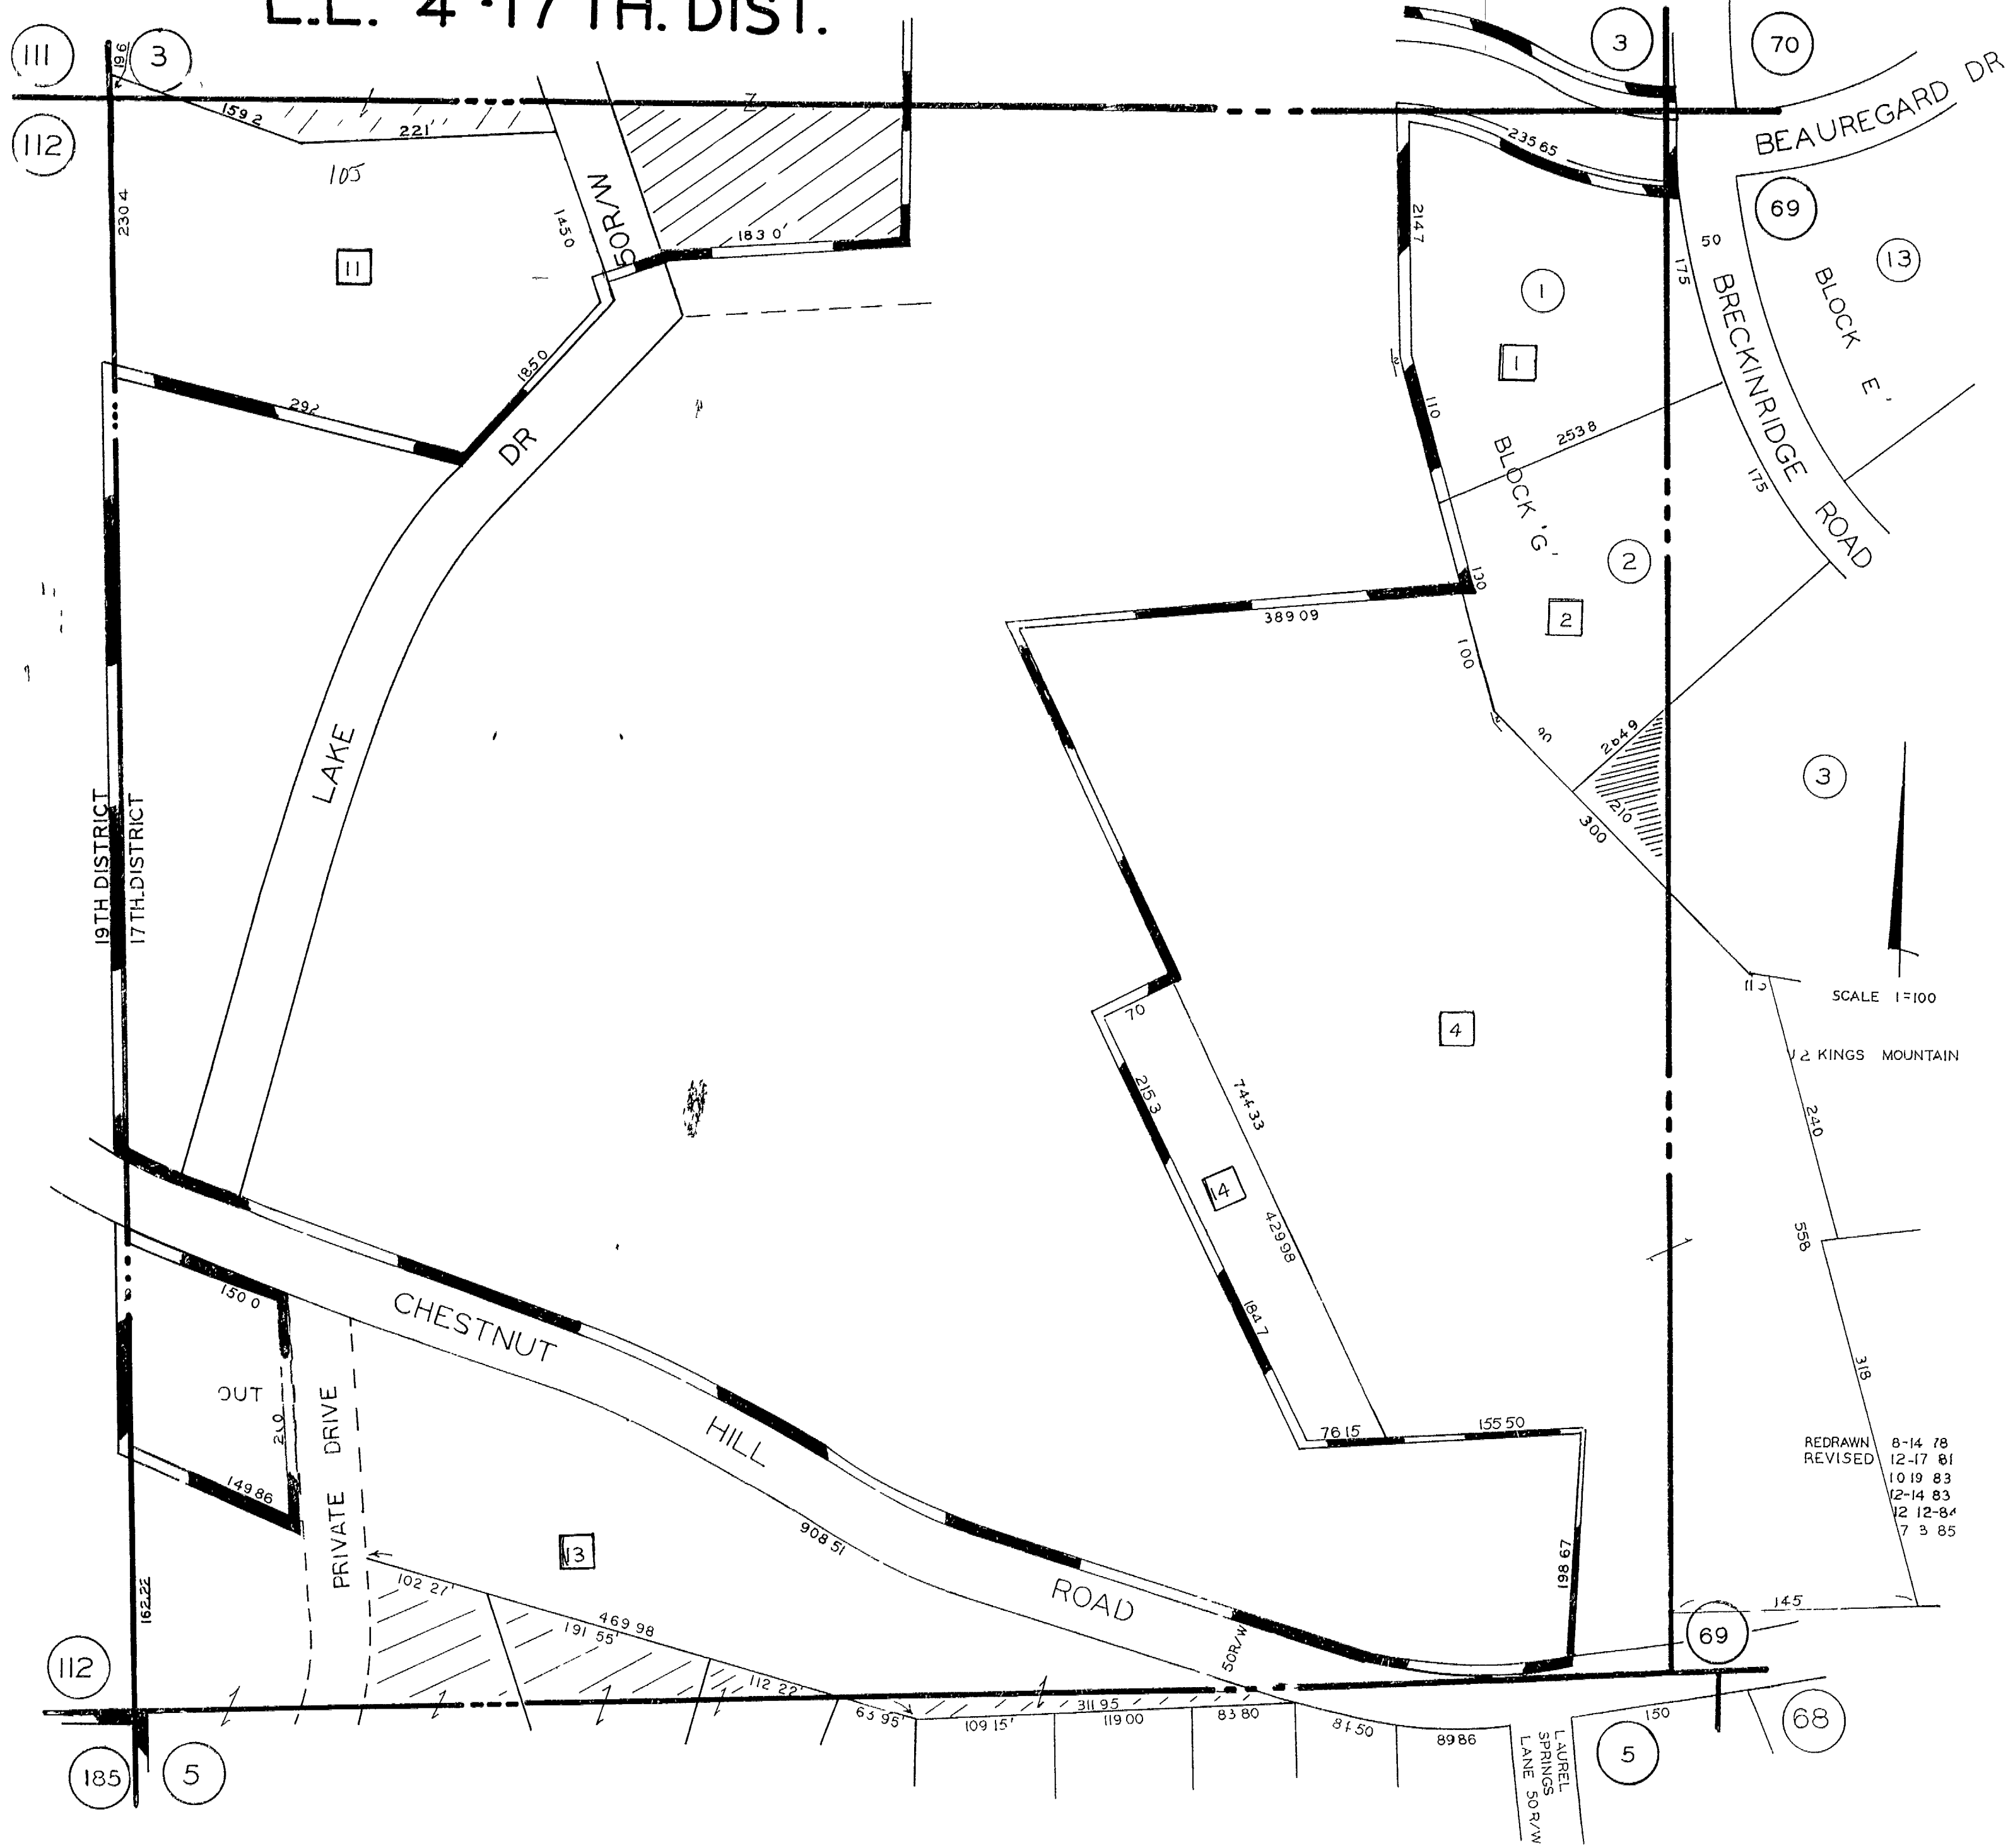

L.L. 4-17 TH. DIST.

SCALE 1=100

2 KINGS MOUNTAIN

REDRAWN 8-14 78
REVISED 12-17 81
10-19 83
12-14 83
12-12-84
7-3-85

LAUREL
SPRINGS
LANE SOR/W