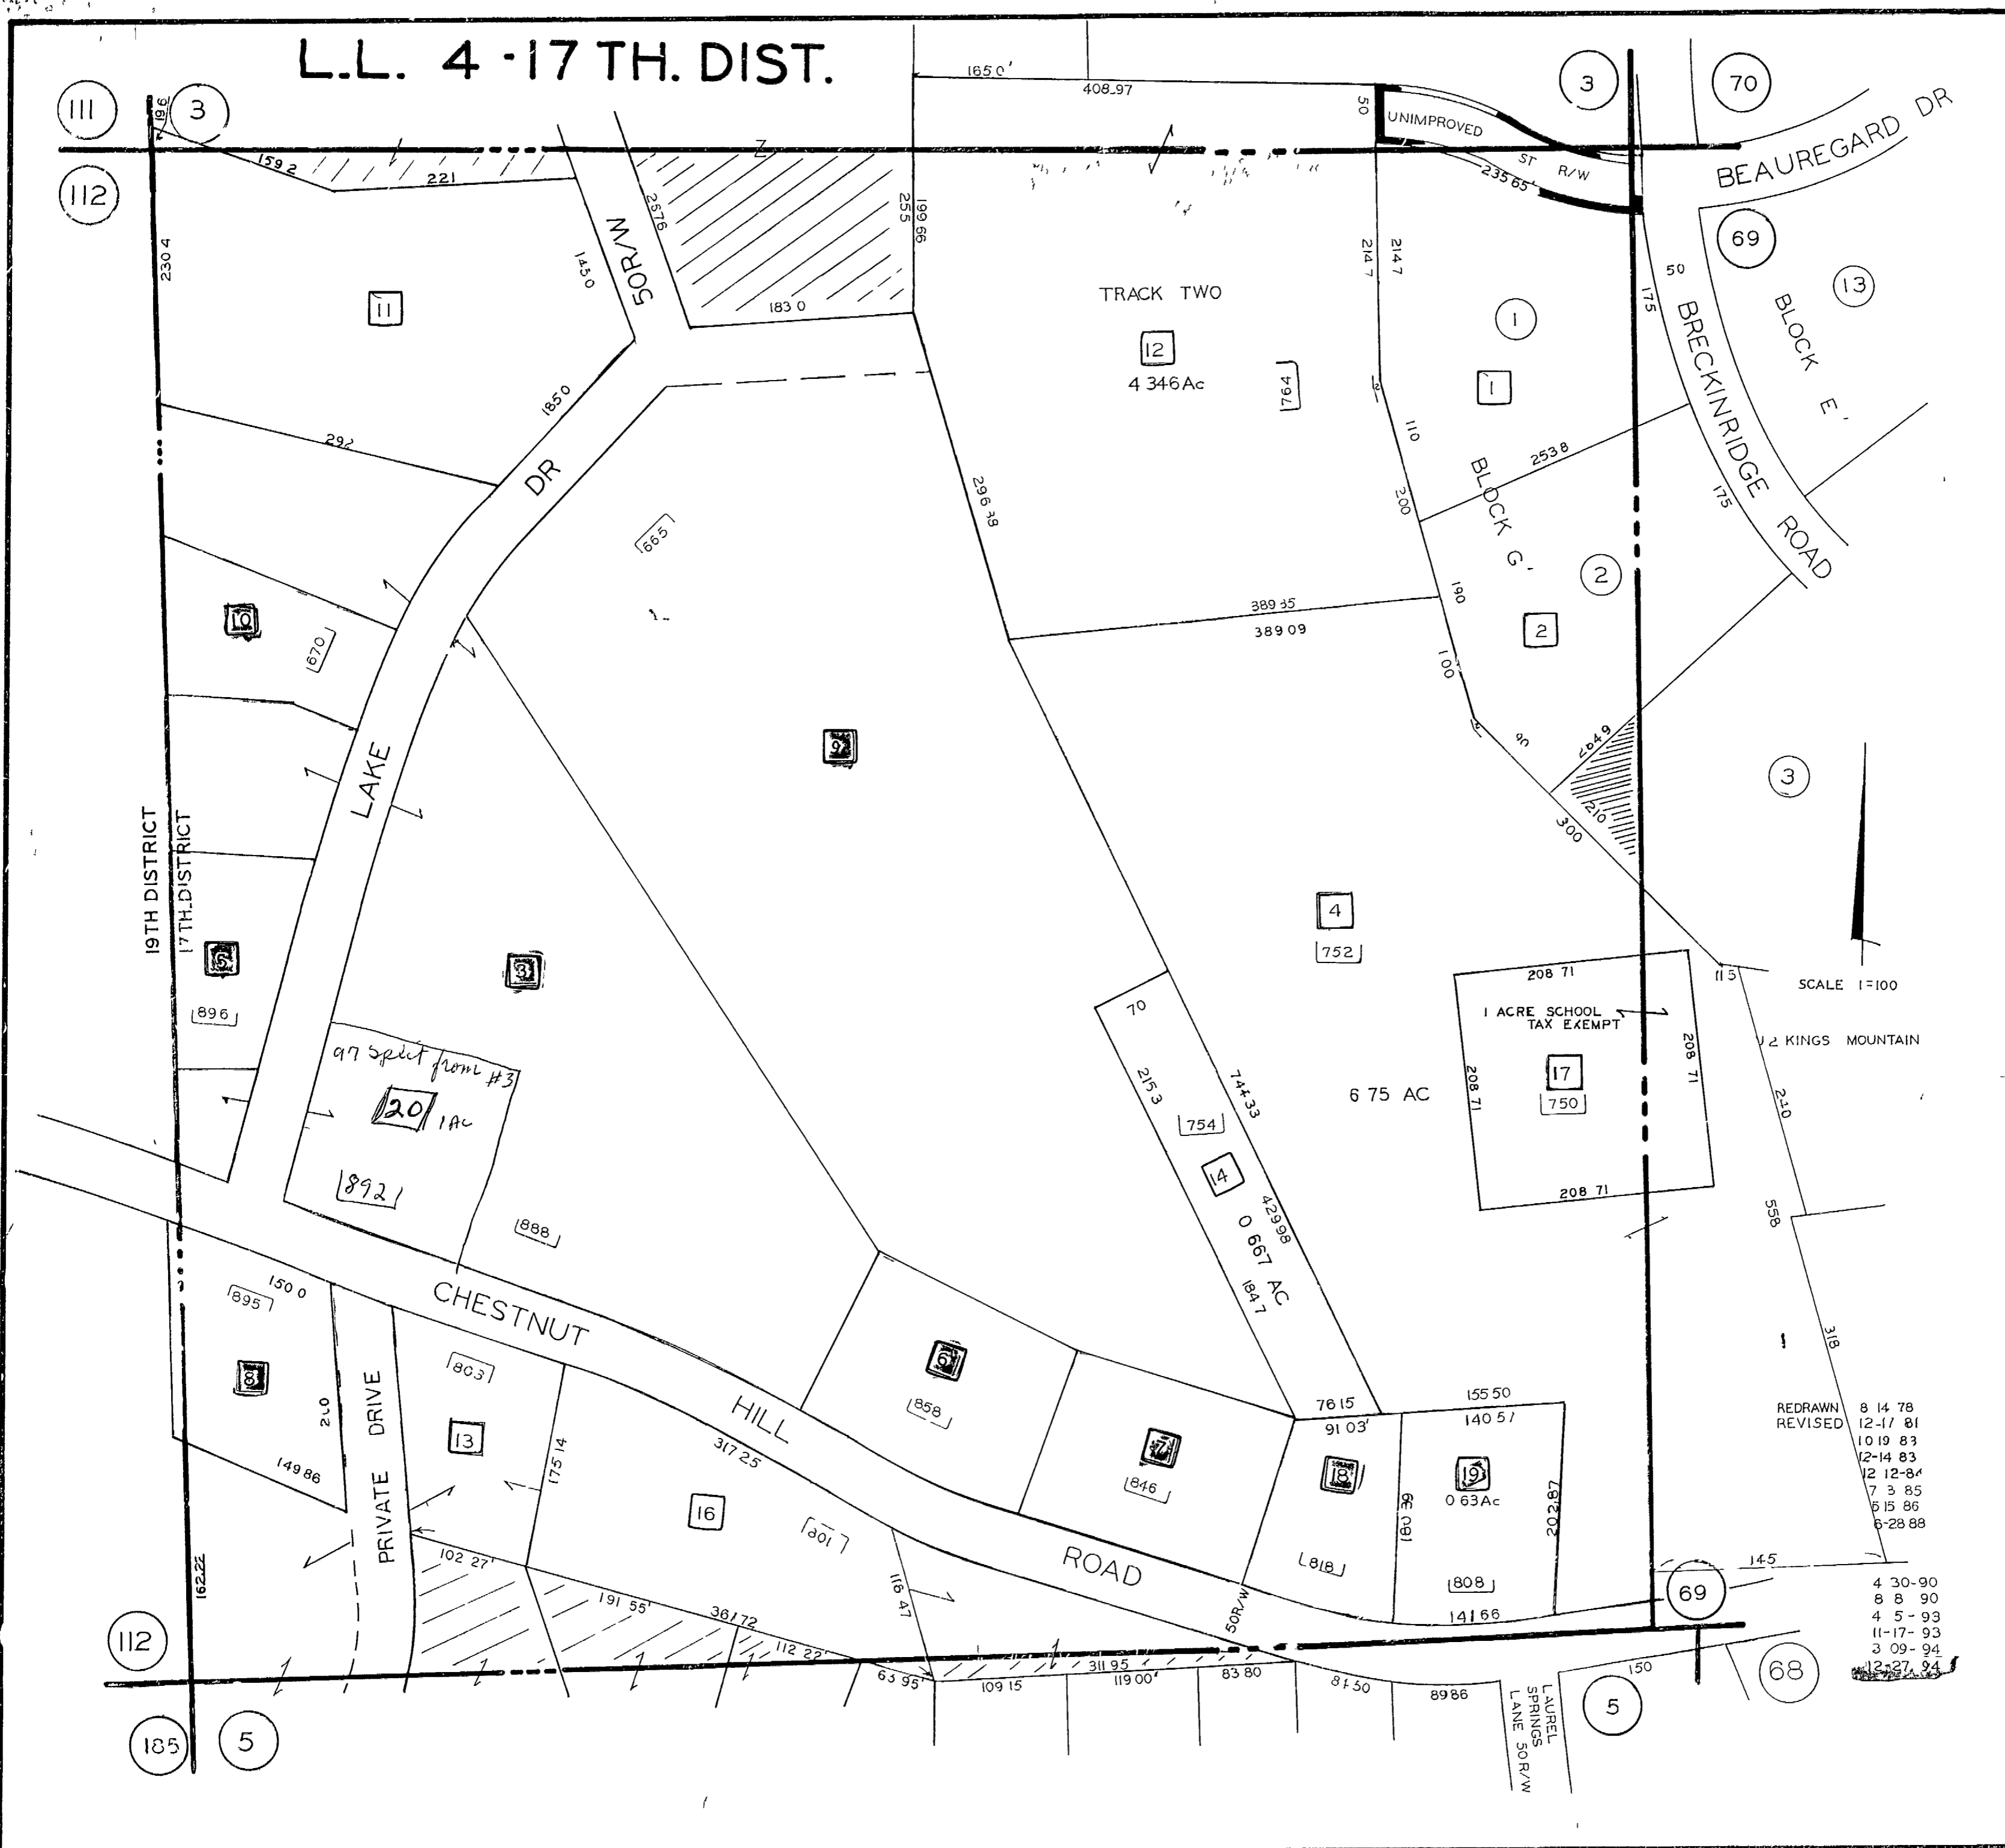

# L.L. 4-17 TH. DIST.

SCALE 1"=100'

2 KINGS MOUNTAIN

REDRAWN 8-14-78  
 REVISED 12-17-81  
 10-19-83  
 12-14-83  
 12-12-84  
 7-3-85  
 6-15-86  
 6-28-88

4-30-90  
 8-8-90  
 4-5-93  
 11-17-93  
 3-09-94  
 12-27-94

19TH DISTRICT  
 17TH DISTRICT

LAUREL SPRINGS LANE S.O.R./W