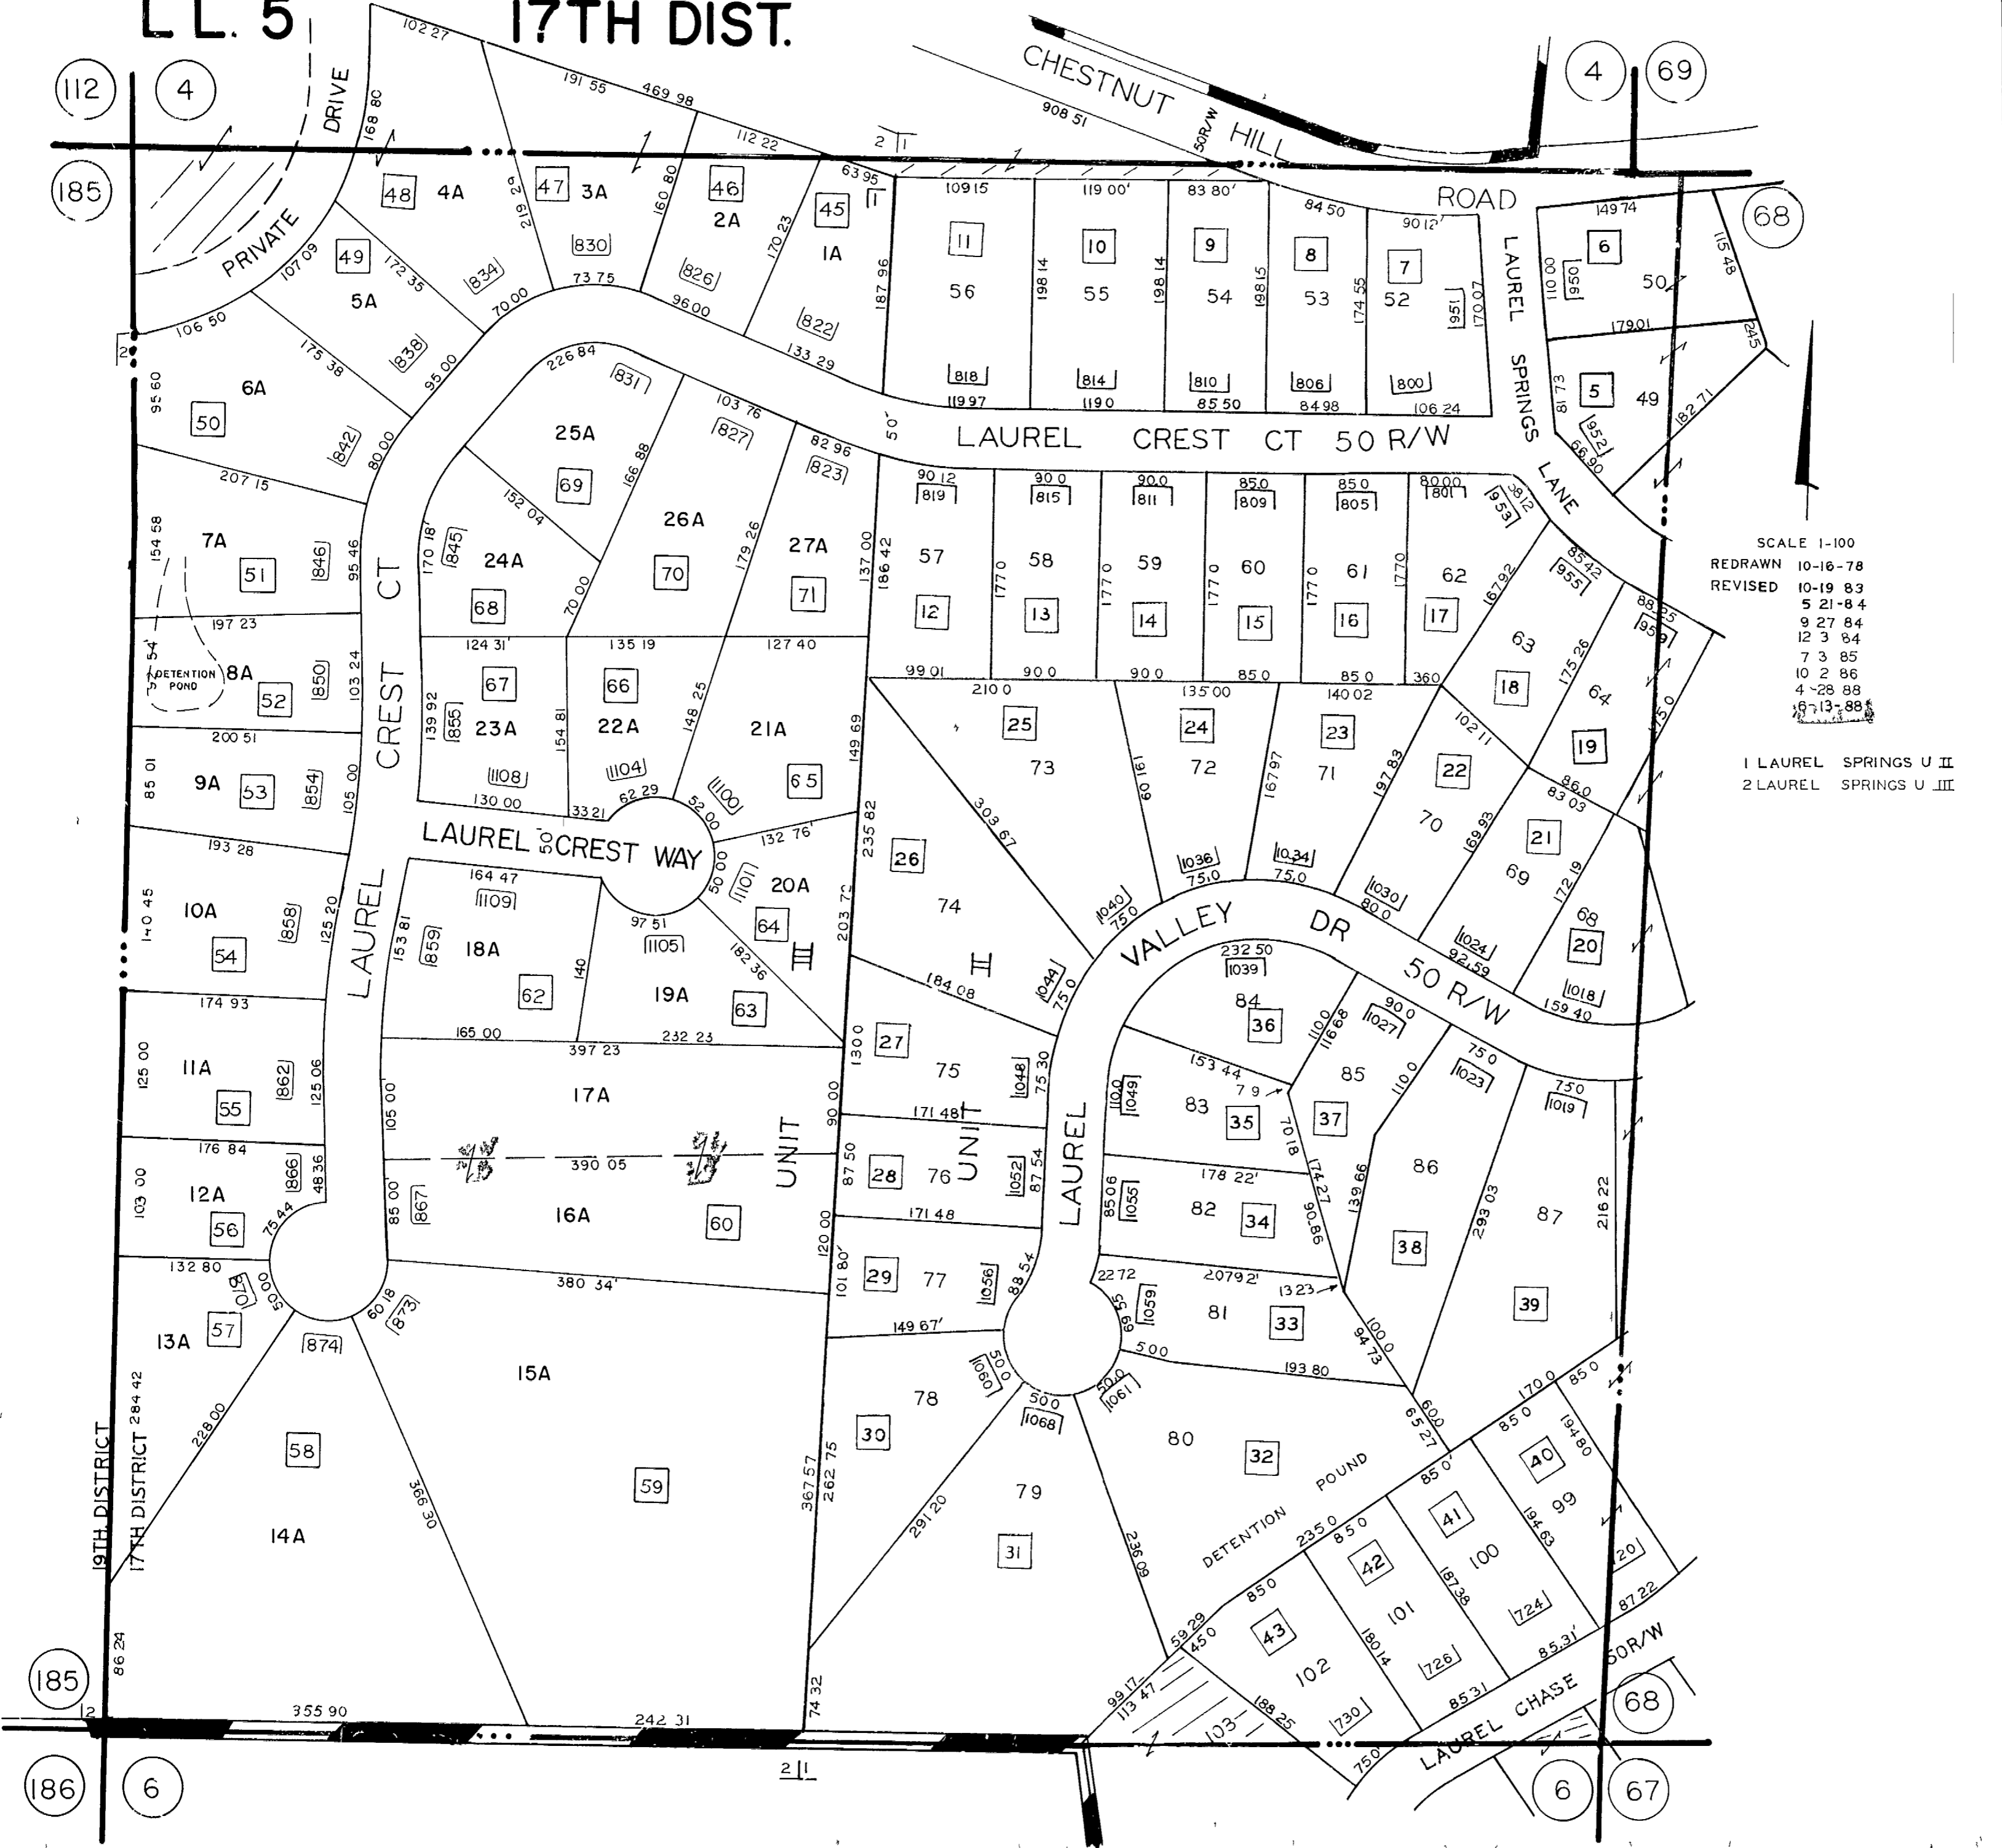

LL. 5

17TH DIST.

SCALE 1-100
 REDRAWN 10-16-78
 REVISED 10-19-83
 5-21-84
 9-27-84
 12-3-84
 7-3-85
 10-2-86
 4-28-88
 6-13-88

I LAUREL SPRINGS U II
 2 LAUREL SPRINGS U III