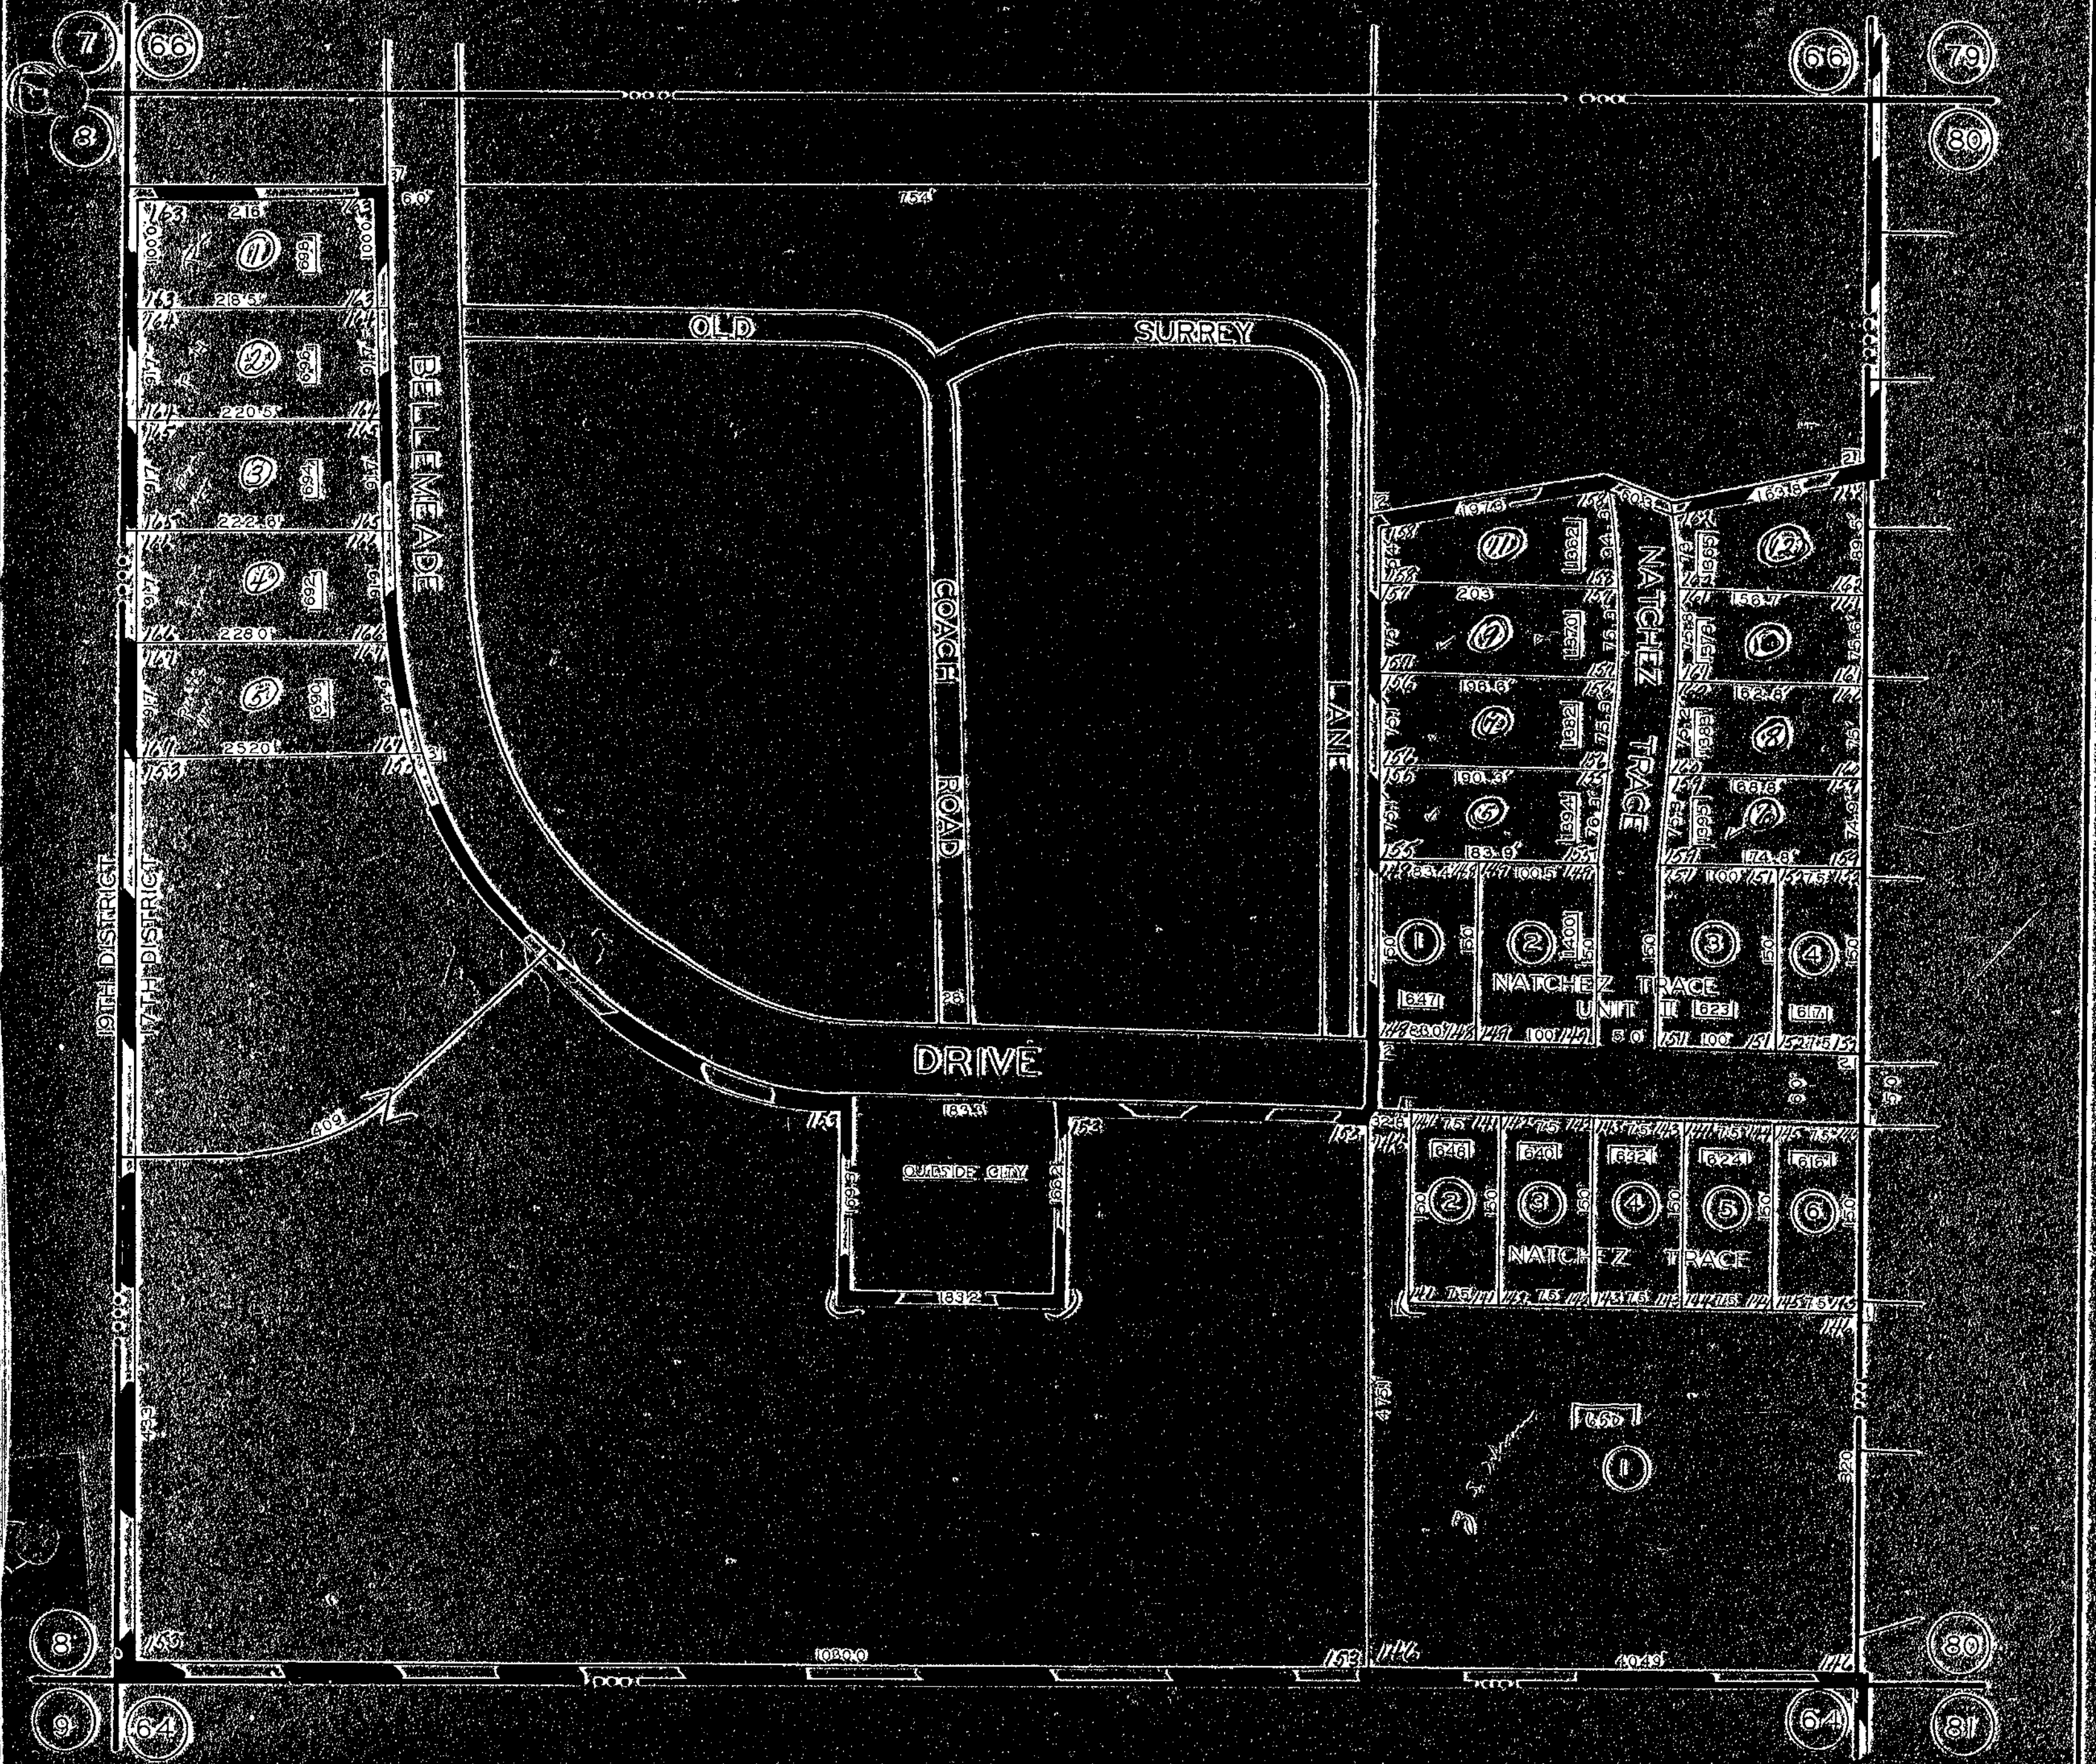

L.L. 65 - 17TH. DIST.

NORTH
SCALE 1/100

- 1- NATCHEZ TRACE UNIT I
- 2- NATCHEZ TRACE UNIT II
- 3- BELLEMEADE SUBDIVISION UNIT I