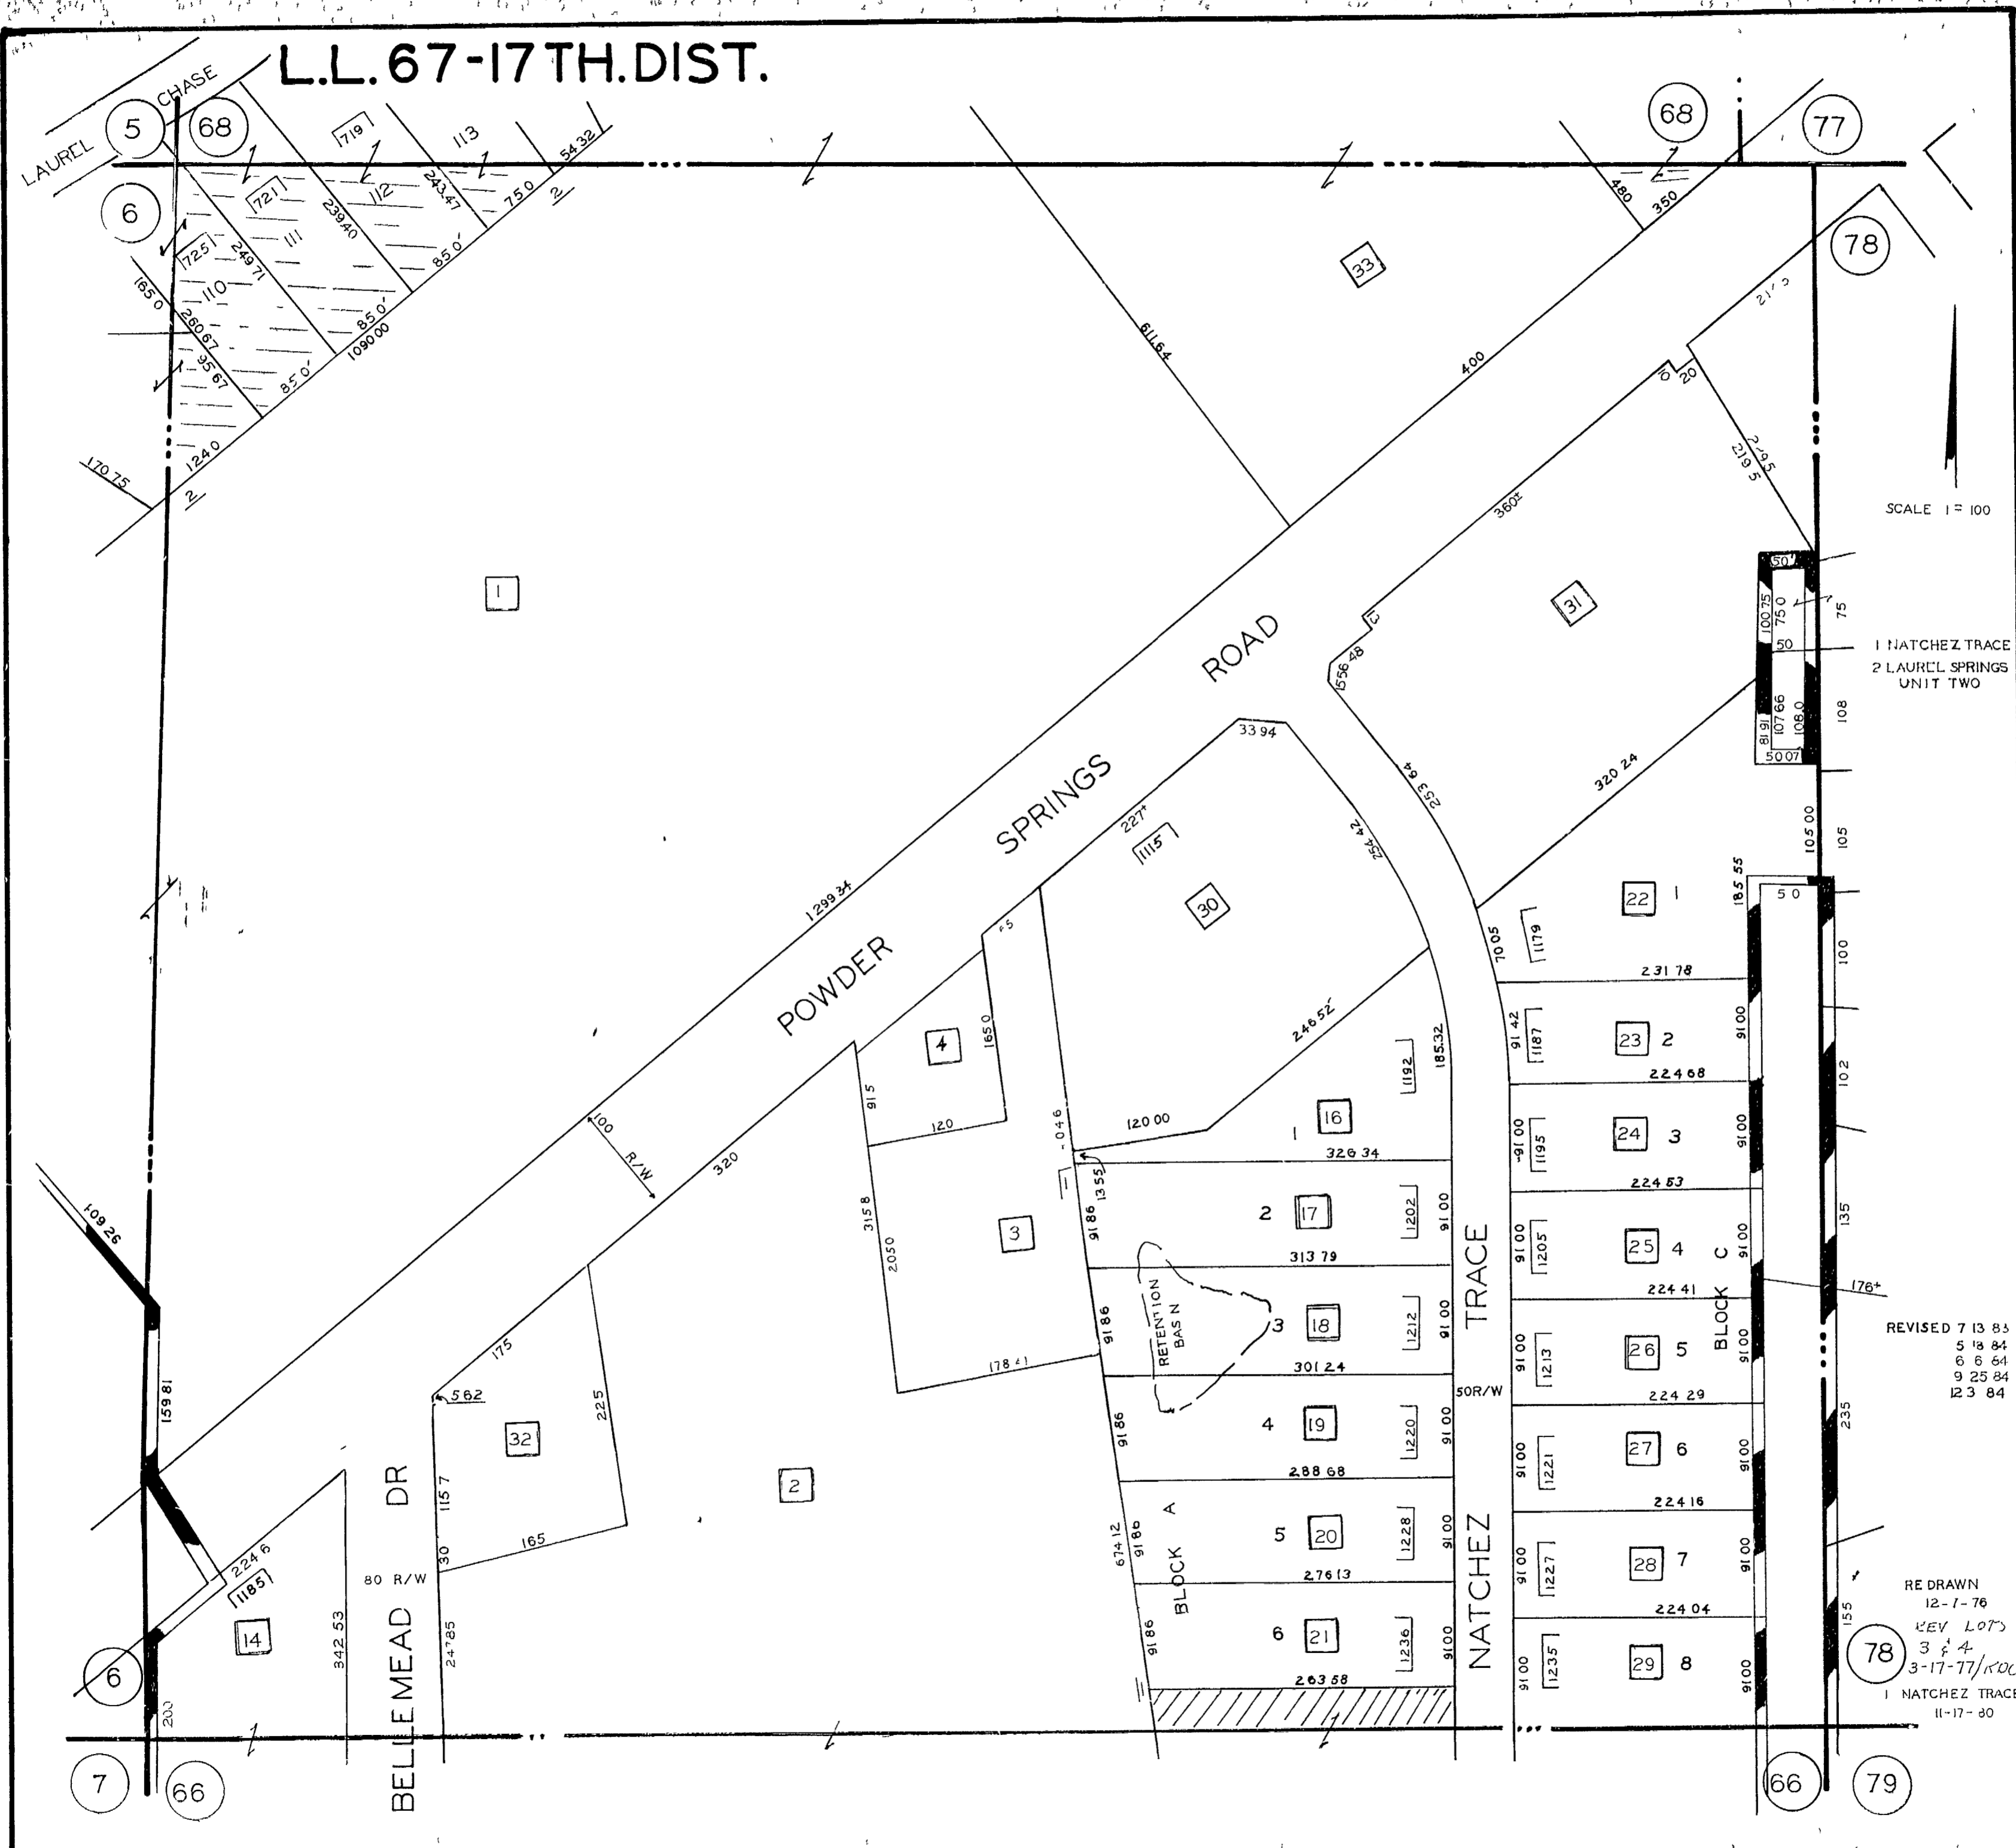

L.L. 67-17TH.DIST.

SCALE 1" = 100'

1 NATCHEZ TRACE
2 LAUREL SPRINGS UNIT TWO

REVISED 7 13 83
5 18 84
6 6 84
9 25 84
12 3 84

RE DRAWN
12-1-76
REV LOTS
3 & 4
3-17-77/KDC
1 NATCHEZ TRACE
11-17-80