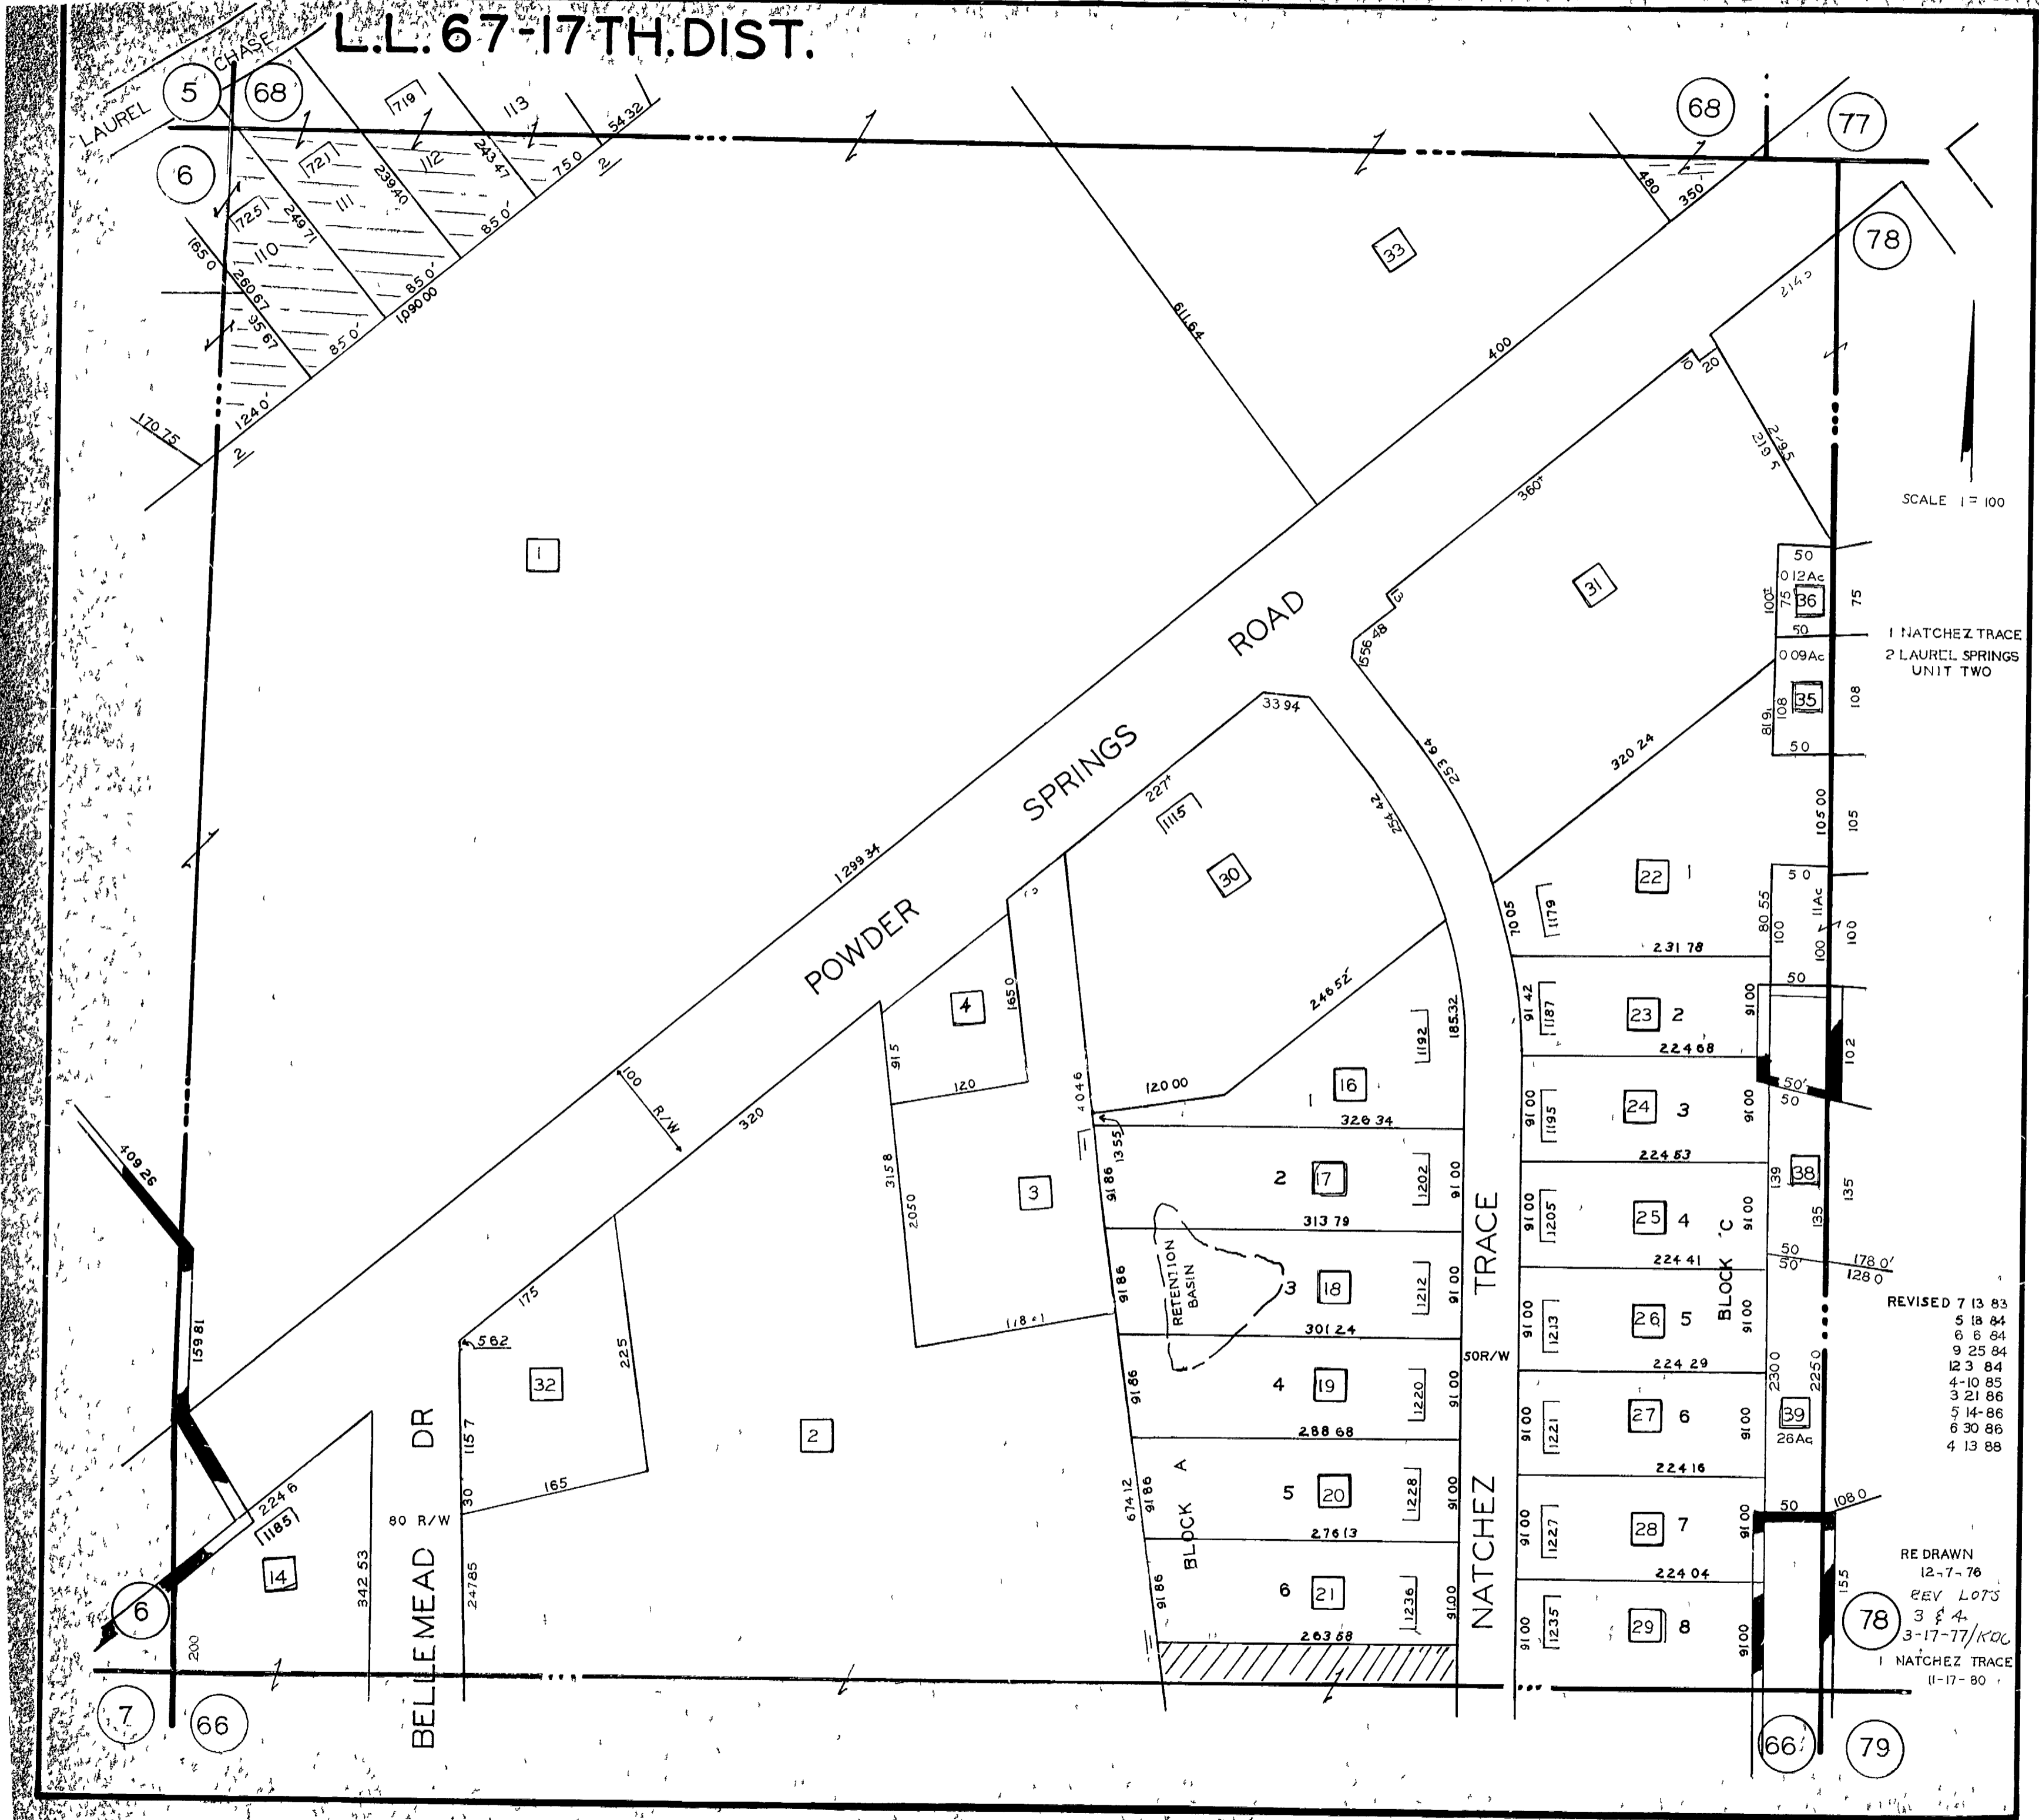

L.L. 67-17TH.DIST.

SCALE 1" = 100'

1 NATCHEZ TRACE
2 LAUREL SPRINGS
UNIT TWO

REVISED 7 13 83
5 18 84
6 8 84
9 25 84
12 3 84
4-10 85
3 21 86
5 14 86
6 30 86
4 13 88

RE DRAWN
12-7-76
REV LOTS
3 & 4
3-17-77/KDC
1 NATCHEZ TRACE
11-17-80