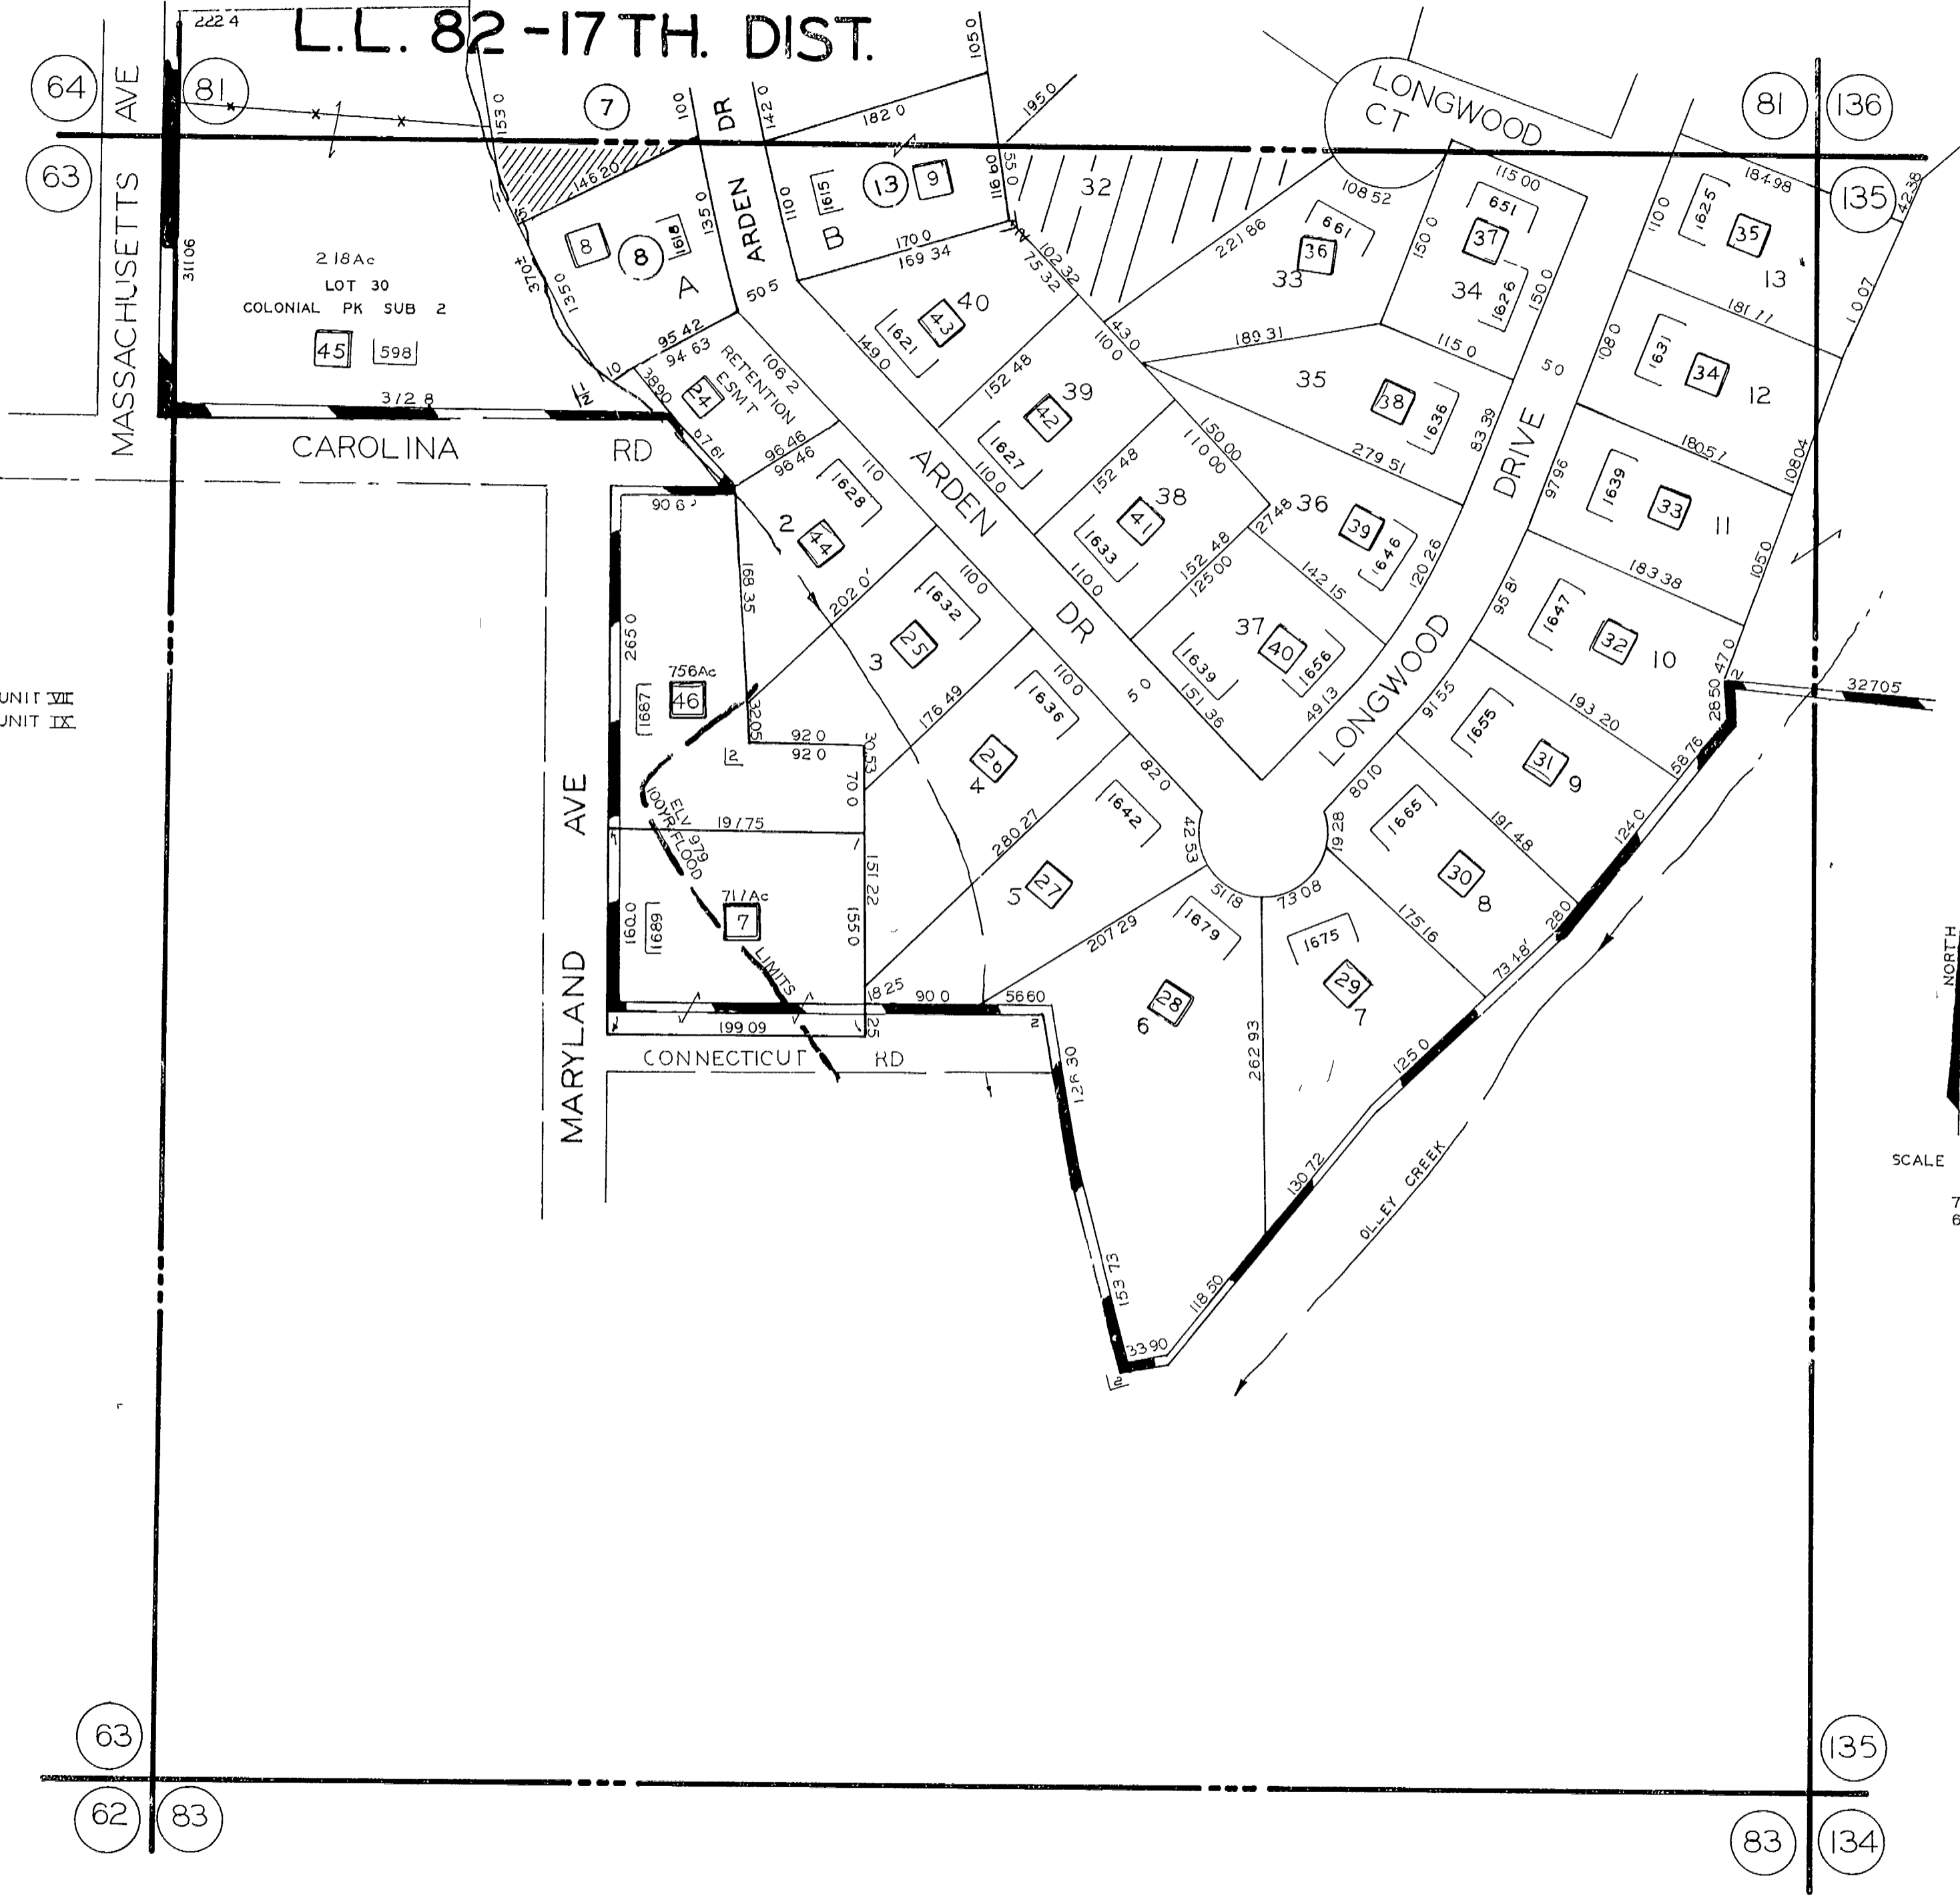

L.L. 82-17 TH. DIST.

1-DUNLEITH UNIT VII
2-DUNLEITH UNIT IX

SCALE 1"=100'
7 2-86
6 11 87

REVISED 1-17-78
6-20-78
7 2 81
2 88