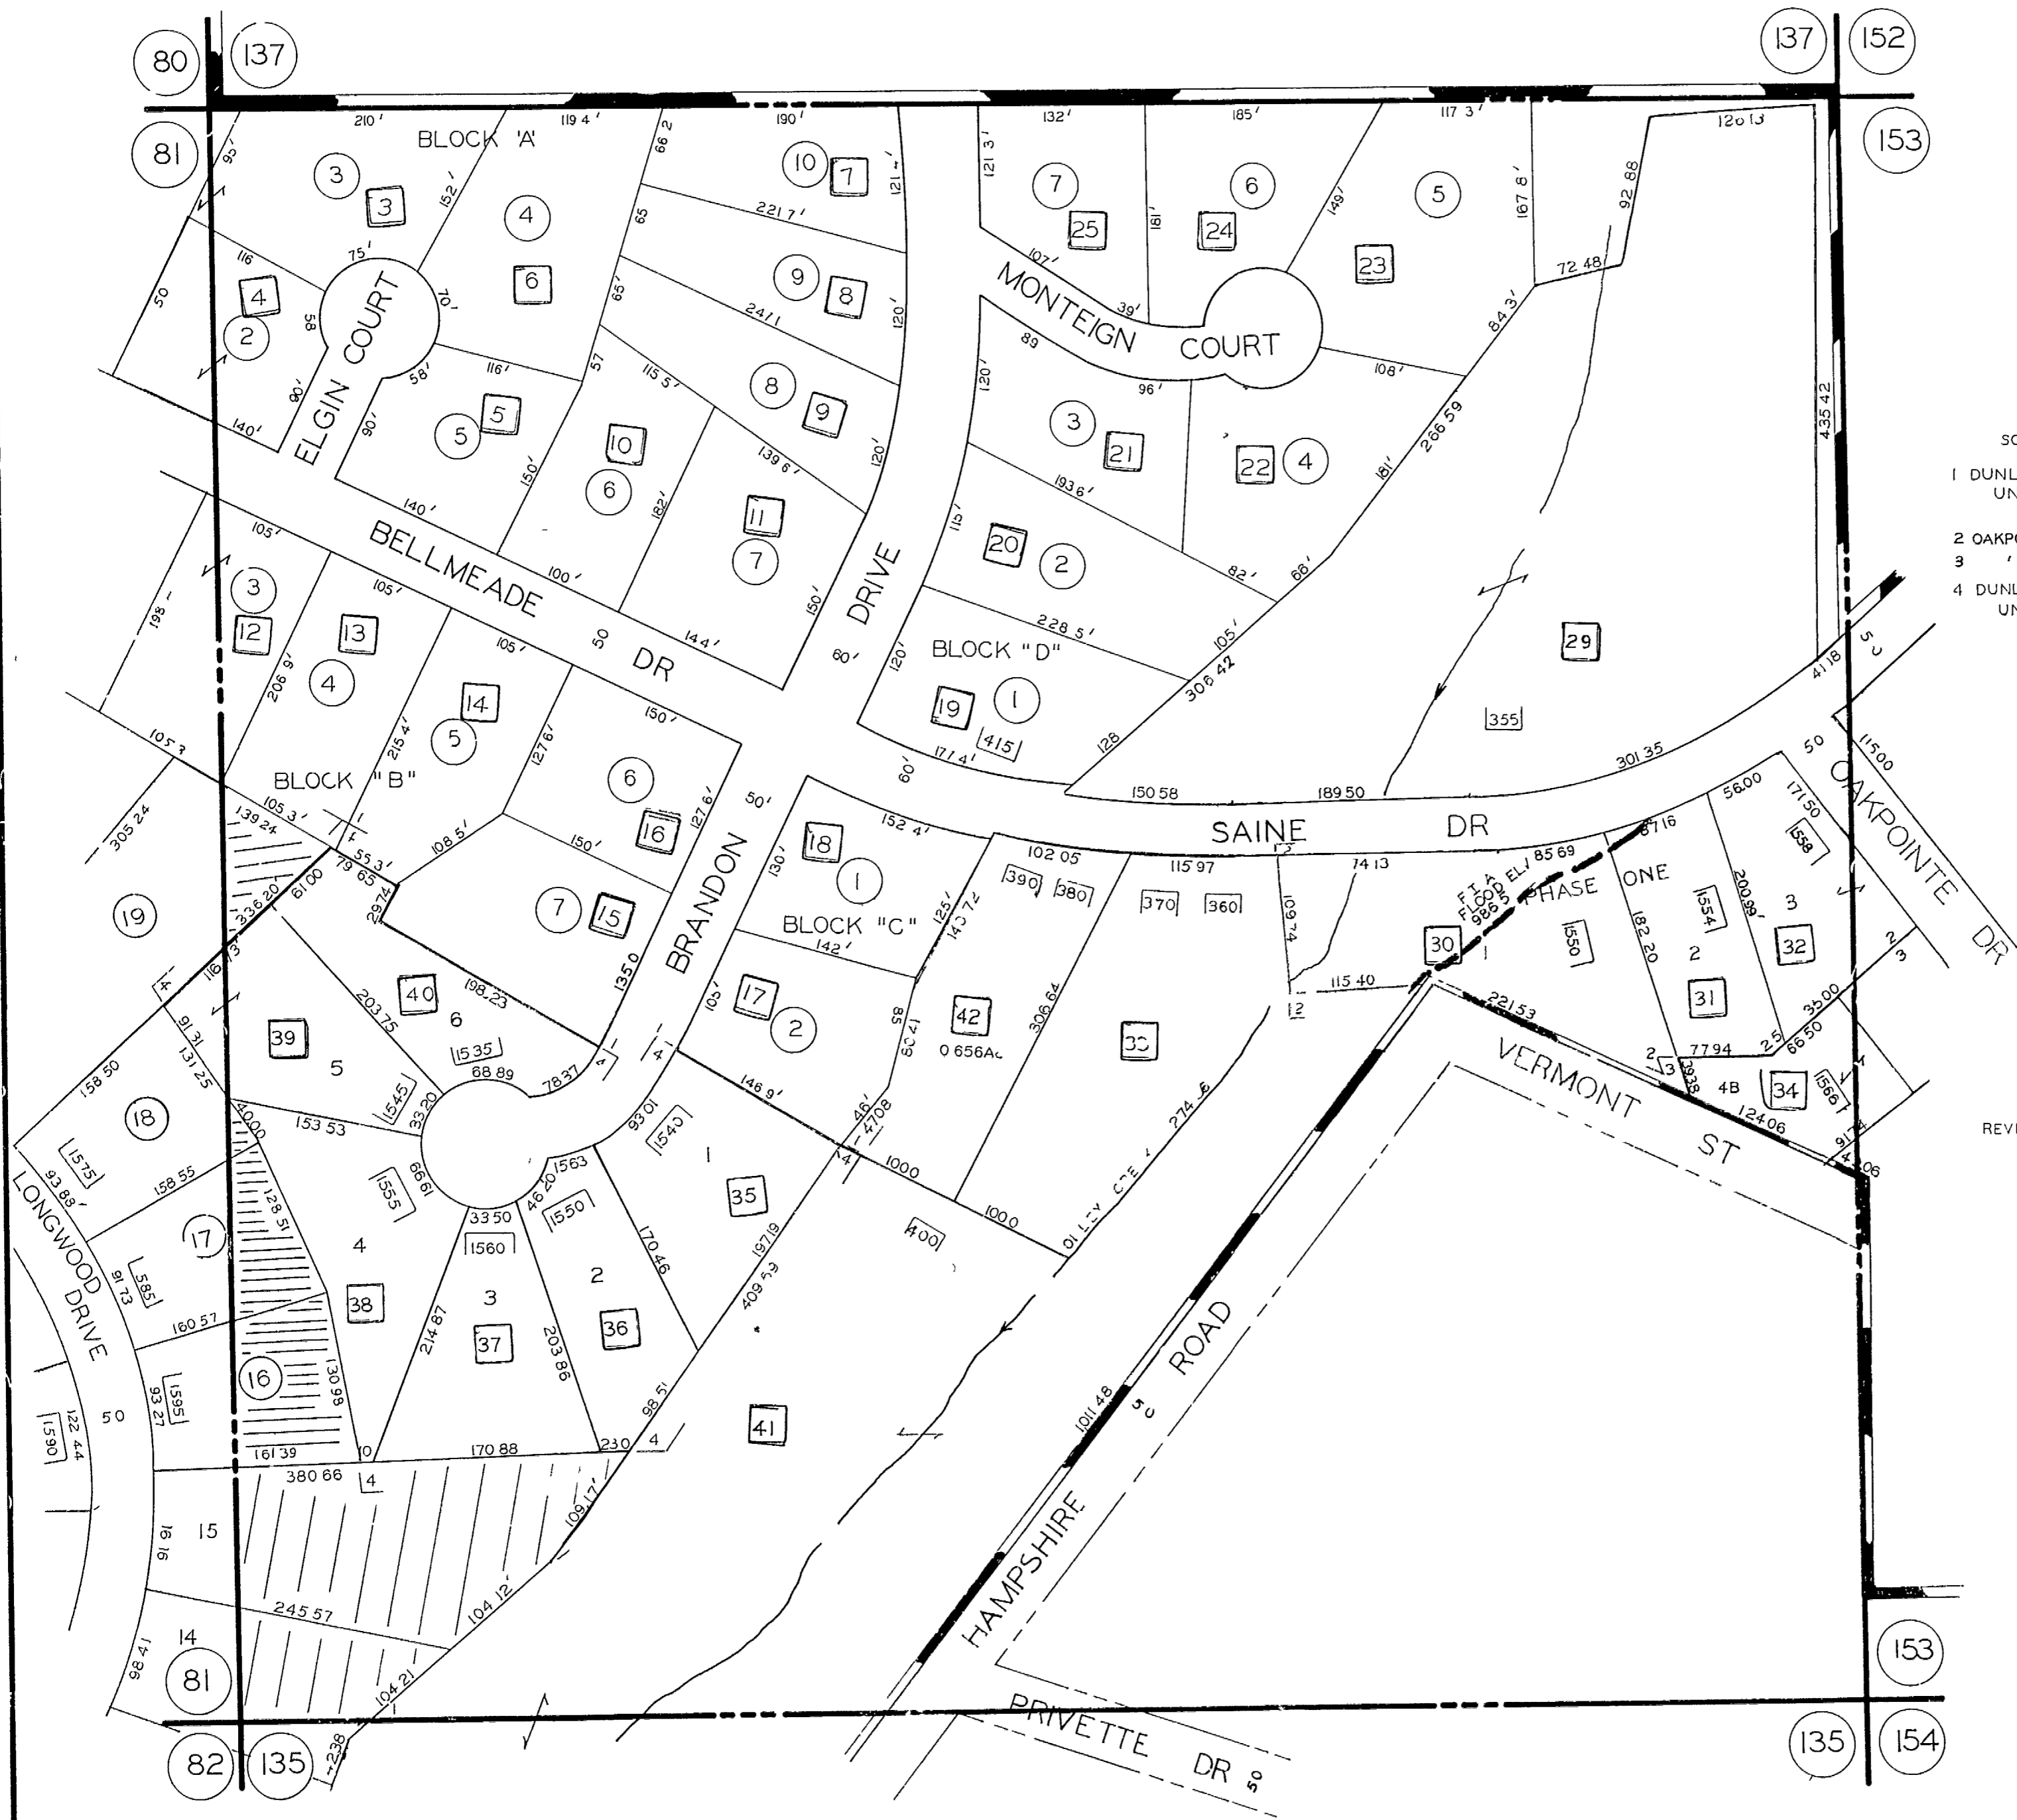

L.L. 136 - 17TH. DIST.

SCALE 1=100
 1 DUNLEITH SUBD UNIT-9
 2 OAKPOINTE PHASE ONE
 3 ' TWO
 4 DUNLEITH SUBD UNIT-10

REVISED 7-23-86
 8-20-90
 12-23-91

REVISED 1-17-78
 9-14-84
 5-10-85