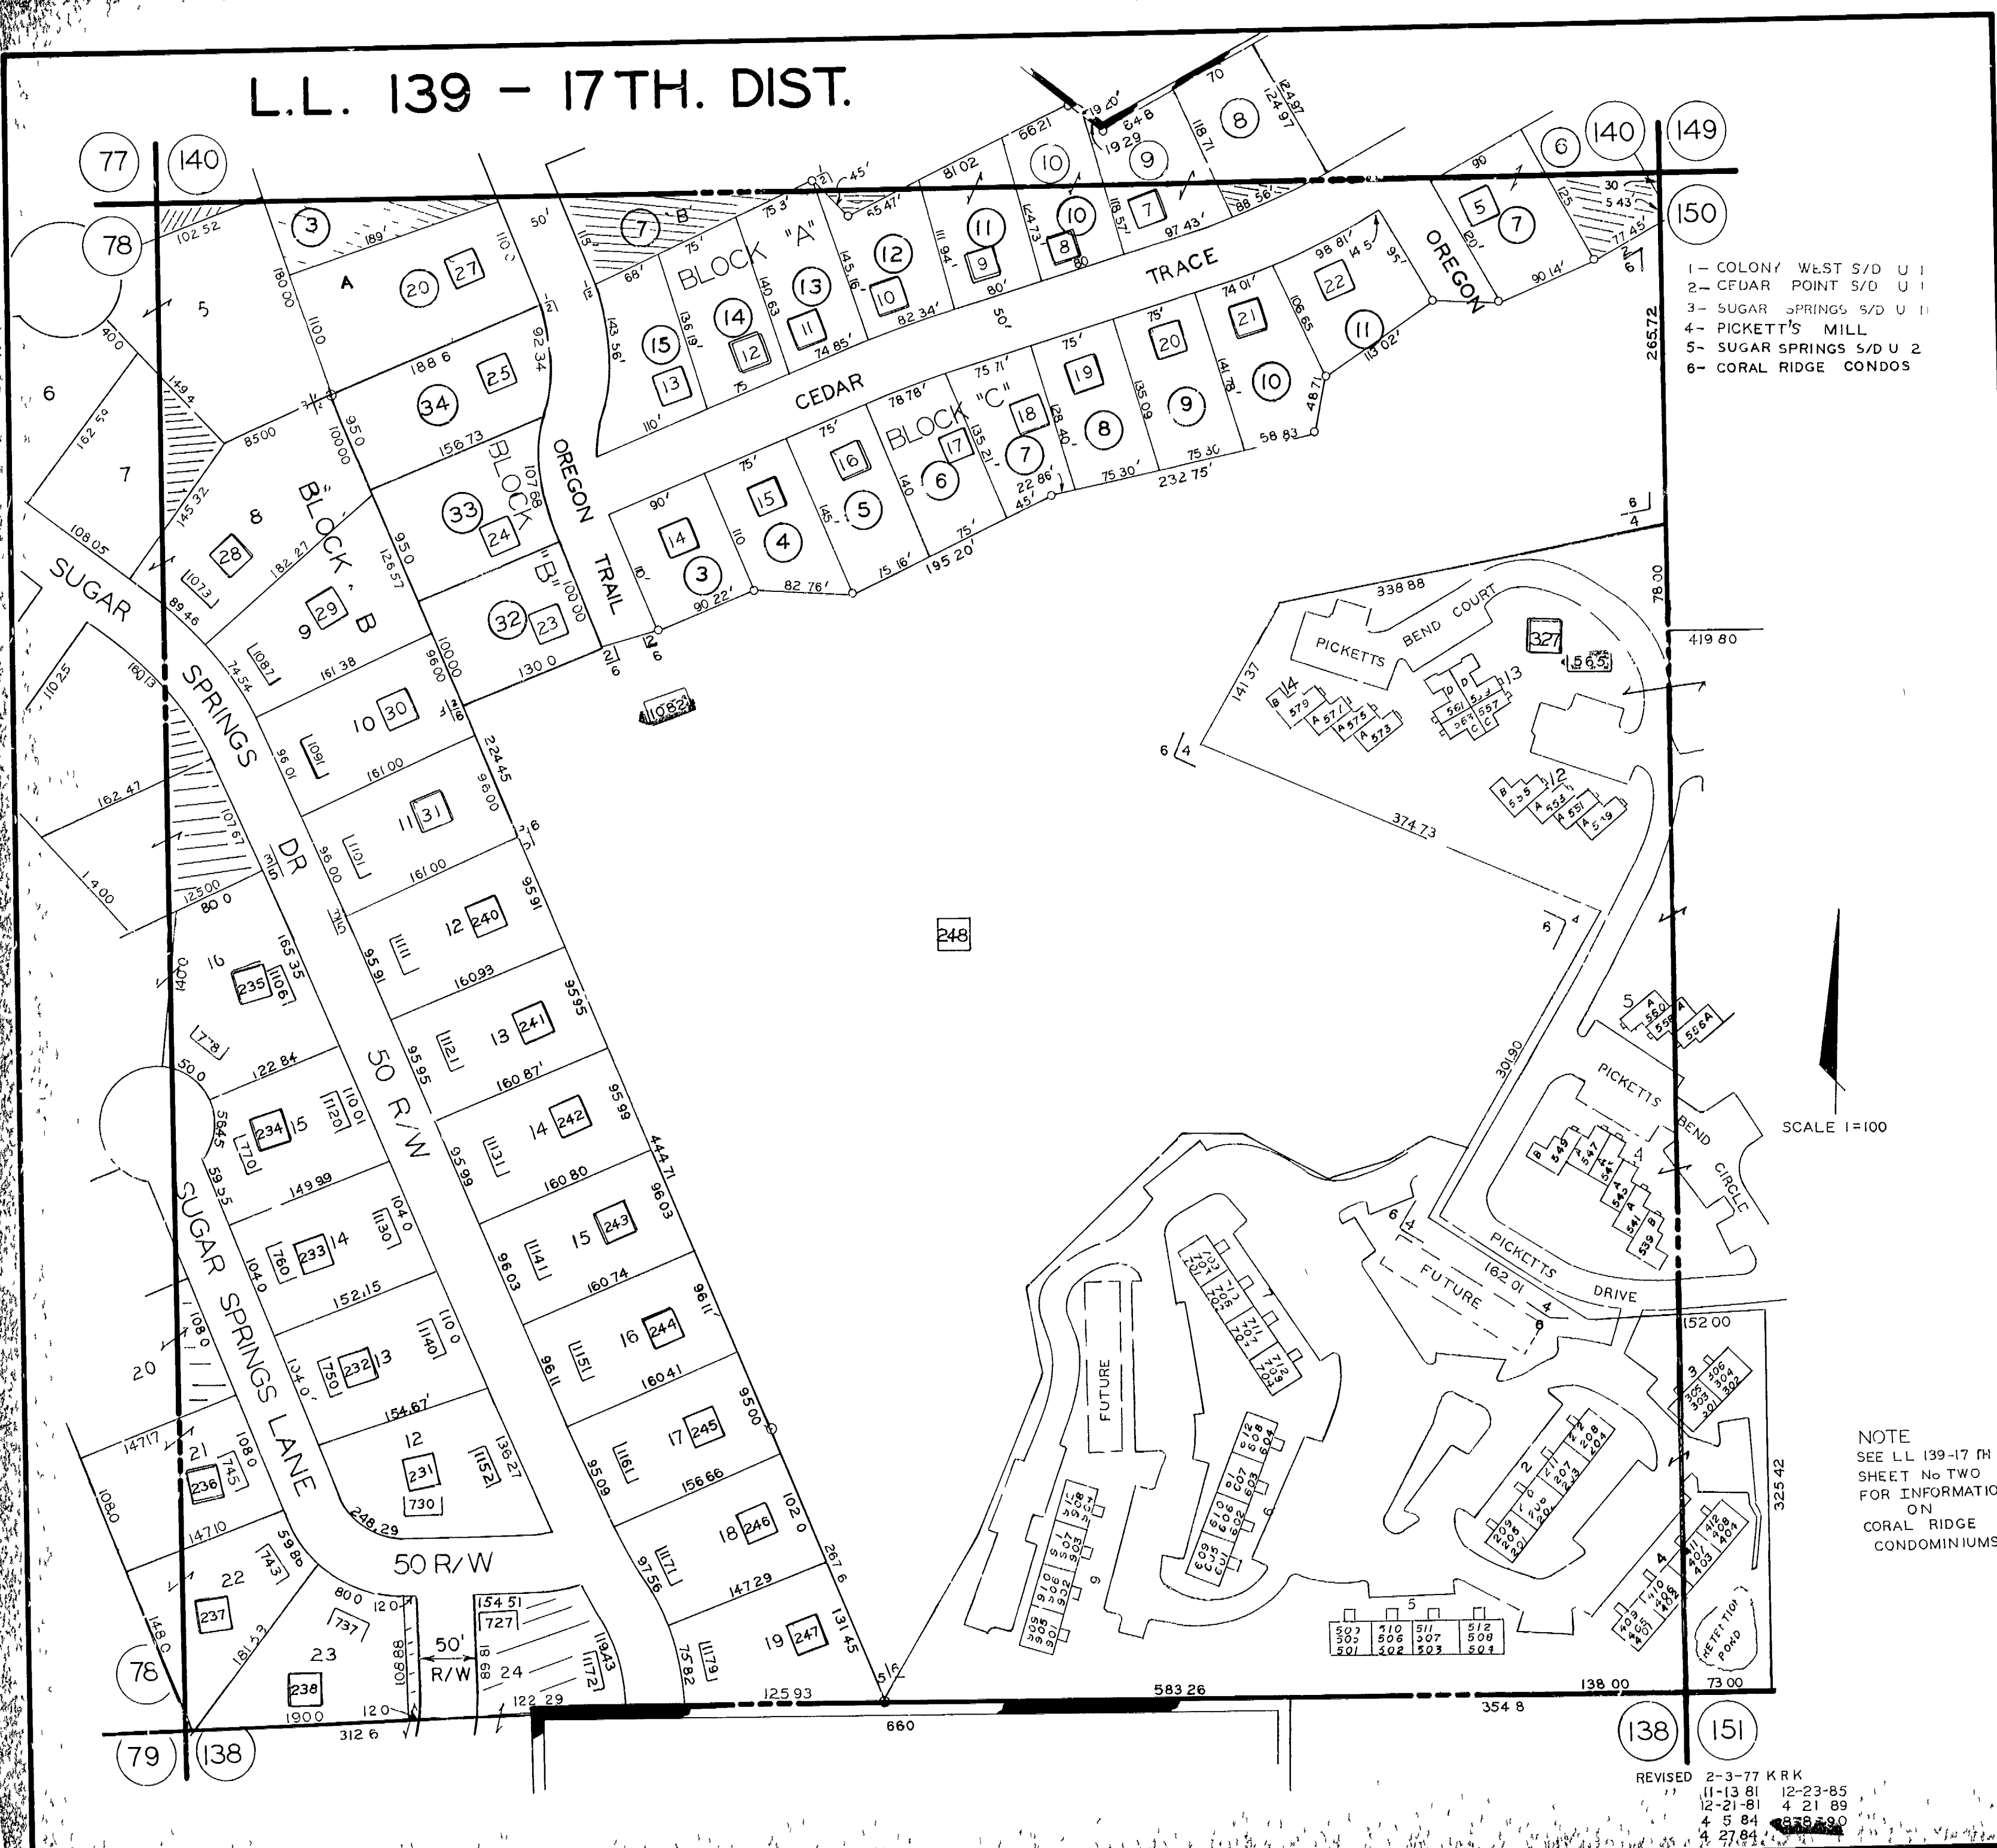

L.L. 139 - 17TH. DIST.

- 1- COLONY WEST S/D U 1
- 2- CEDAR POINT S/D U 1
- 3- SUGAR SPRINGS S/D U 1
- 4- PICKETT'S MILL
- 5- SUGAR SPRINGS S/D U 2
- 6- CORAL RIDGE CONDOS

SCALE 1"=100'

NOTE
SEE L.L. 139-17 TH
SHEET No TWO
FOR INFORMATION
ON
CORAL RIDGE
CONDOMINIUMS

REVISED 2-3-77 KRK
11-13-81 12-23-85
12-21-81 4-21-89
4-5-84
4-27-84