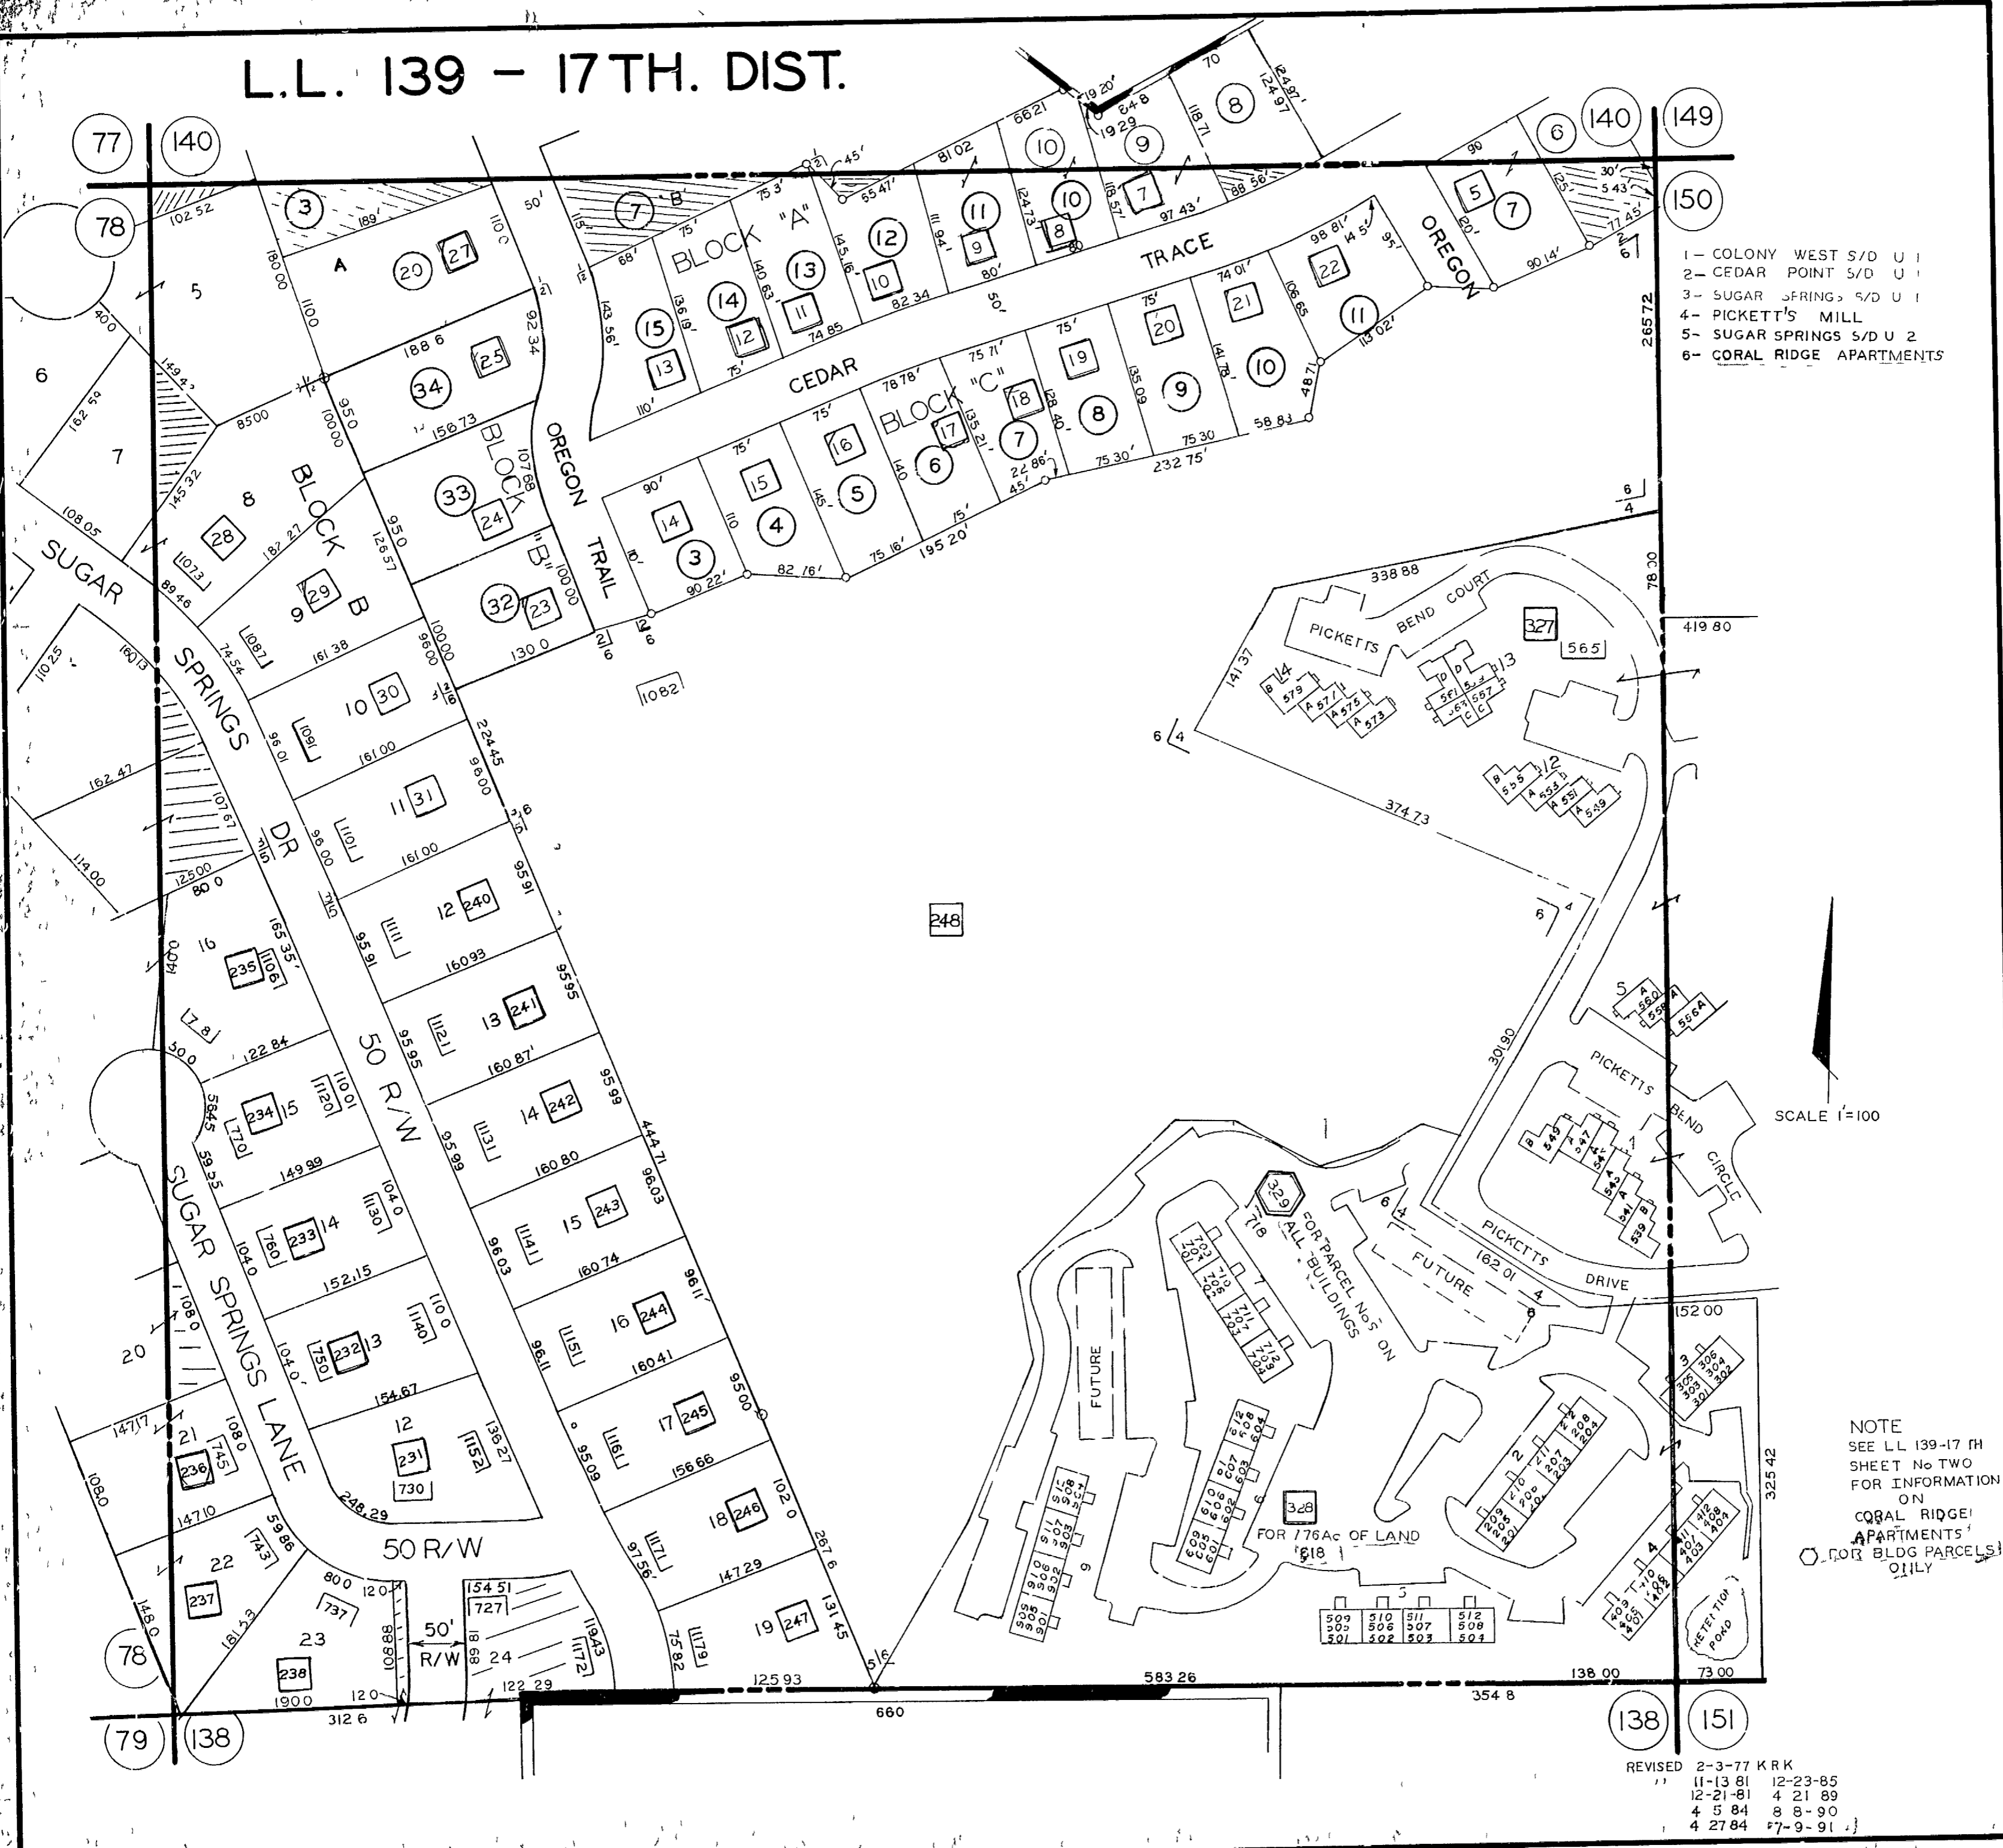

# L.L. 139 - 17TH. DIST.

- 1 - COLONY WEST S/D U 1
- 2 - CEDAR POINT S/D U 1
- 3 - SUGAR SPRINGS S/D U 1
- 4 - PICKETT'S MILL
- 5 - SUGAR SPRINGS S/D U 2
- 6 - CORAL RIDGE APARTMENTS

SCALE 1"=100

NOTE  
SEE L.L. 139-17 TH  
SHEET No TWO  
FOR INFORMATION  
ON  
CORAL RIDGE  
APARTMENTS  
FOR BLDG PARCELS  
ONLY

REVISED 2-3-77 KRK  
11-13 81 12-23 85  
12-21 81 4 21 89  
4 5 84 8 8-90  
4 27 84 7-9-91